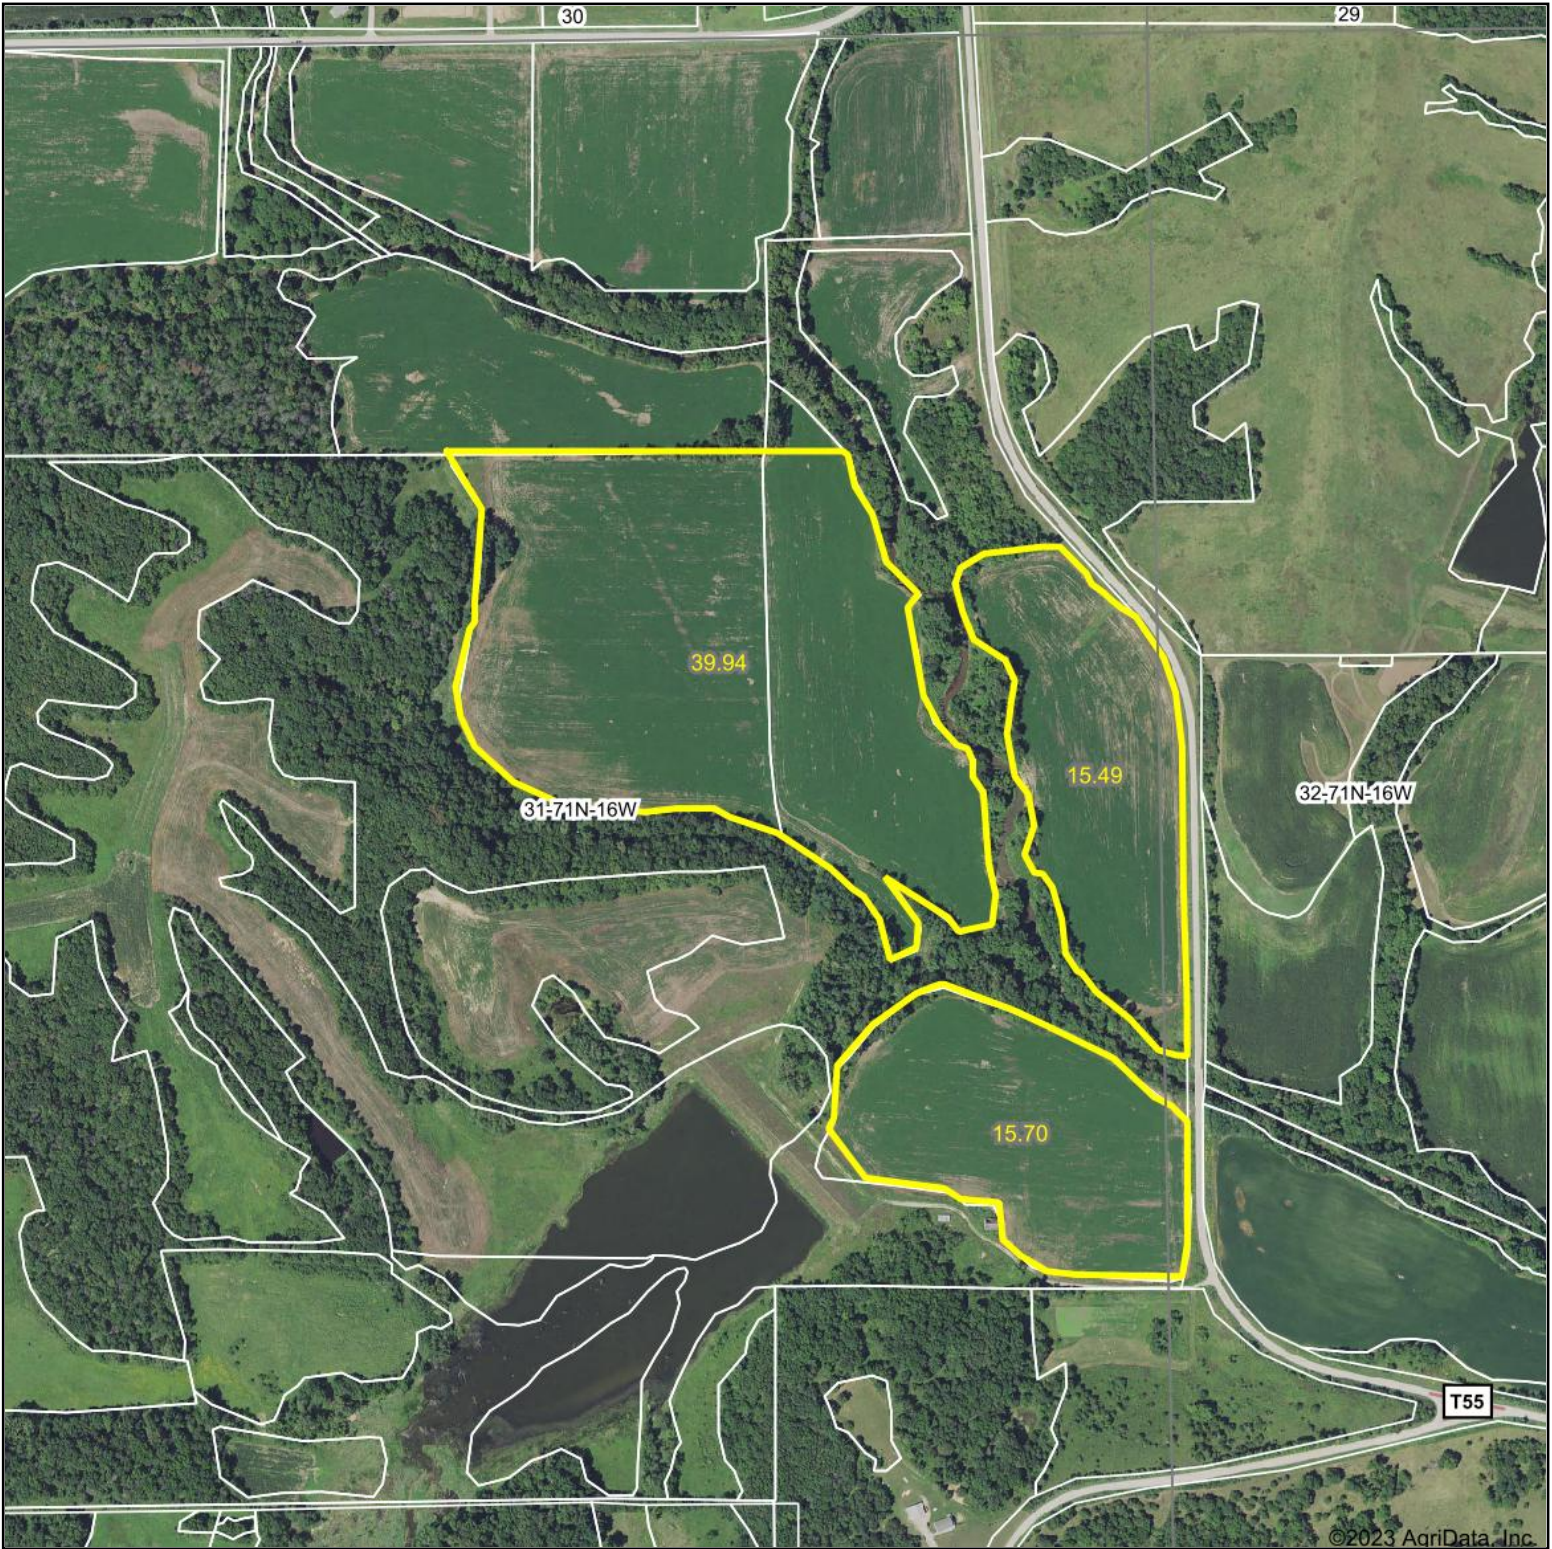

Aerial Map

©2023 AgriData, Inc.

Hawkeye Farm Mgmt & Real Estate

United Country
Real Estate
22 N Main, Albia IA Phone: 641-952-7796
Email: hawkeye@uclous.com
For info visit: www.uclous.com
www.iowawhitetailfarms.com

Map Center: 40° 54' 24.65, -92° 44' 22.09

31-71N-16W
Monroe County
Iowa

1/27/2023

Maps Provided By:
surety
CUSTOMIZED ONLINE MAPPING
© AgriData, Inc. 2021 www.AgriDataInc.com

Field borders provided by Farm Service Agency as of 5/21/2008.