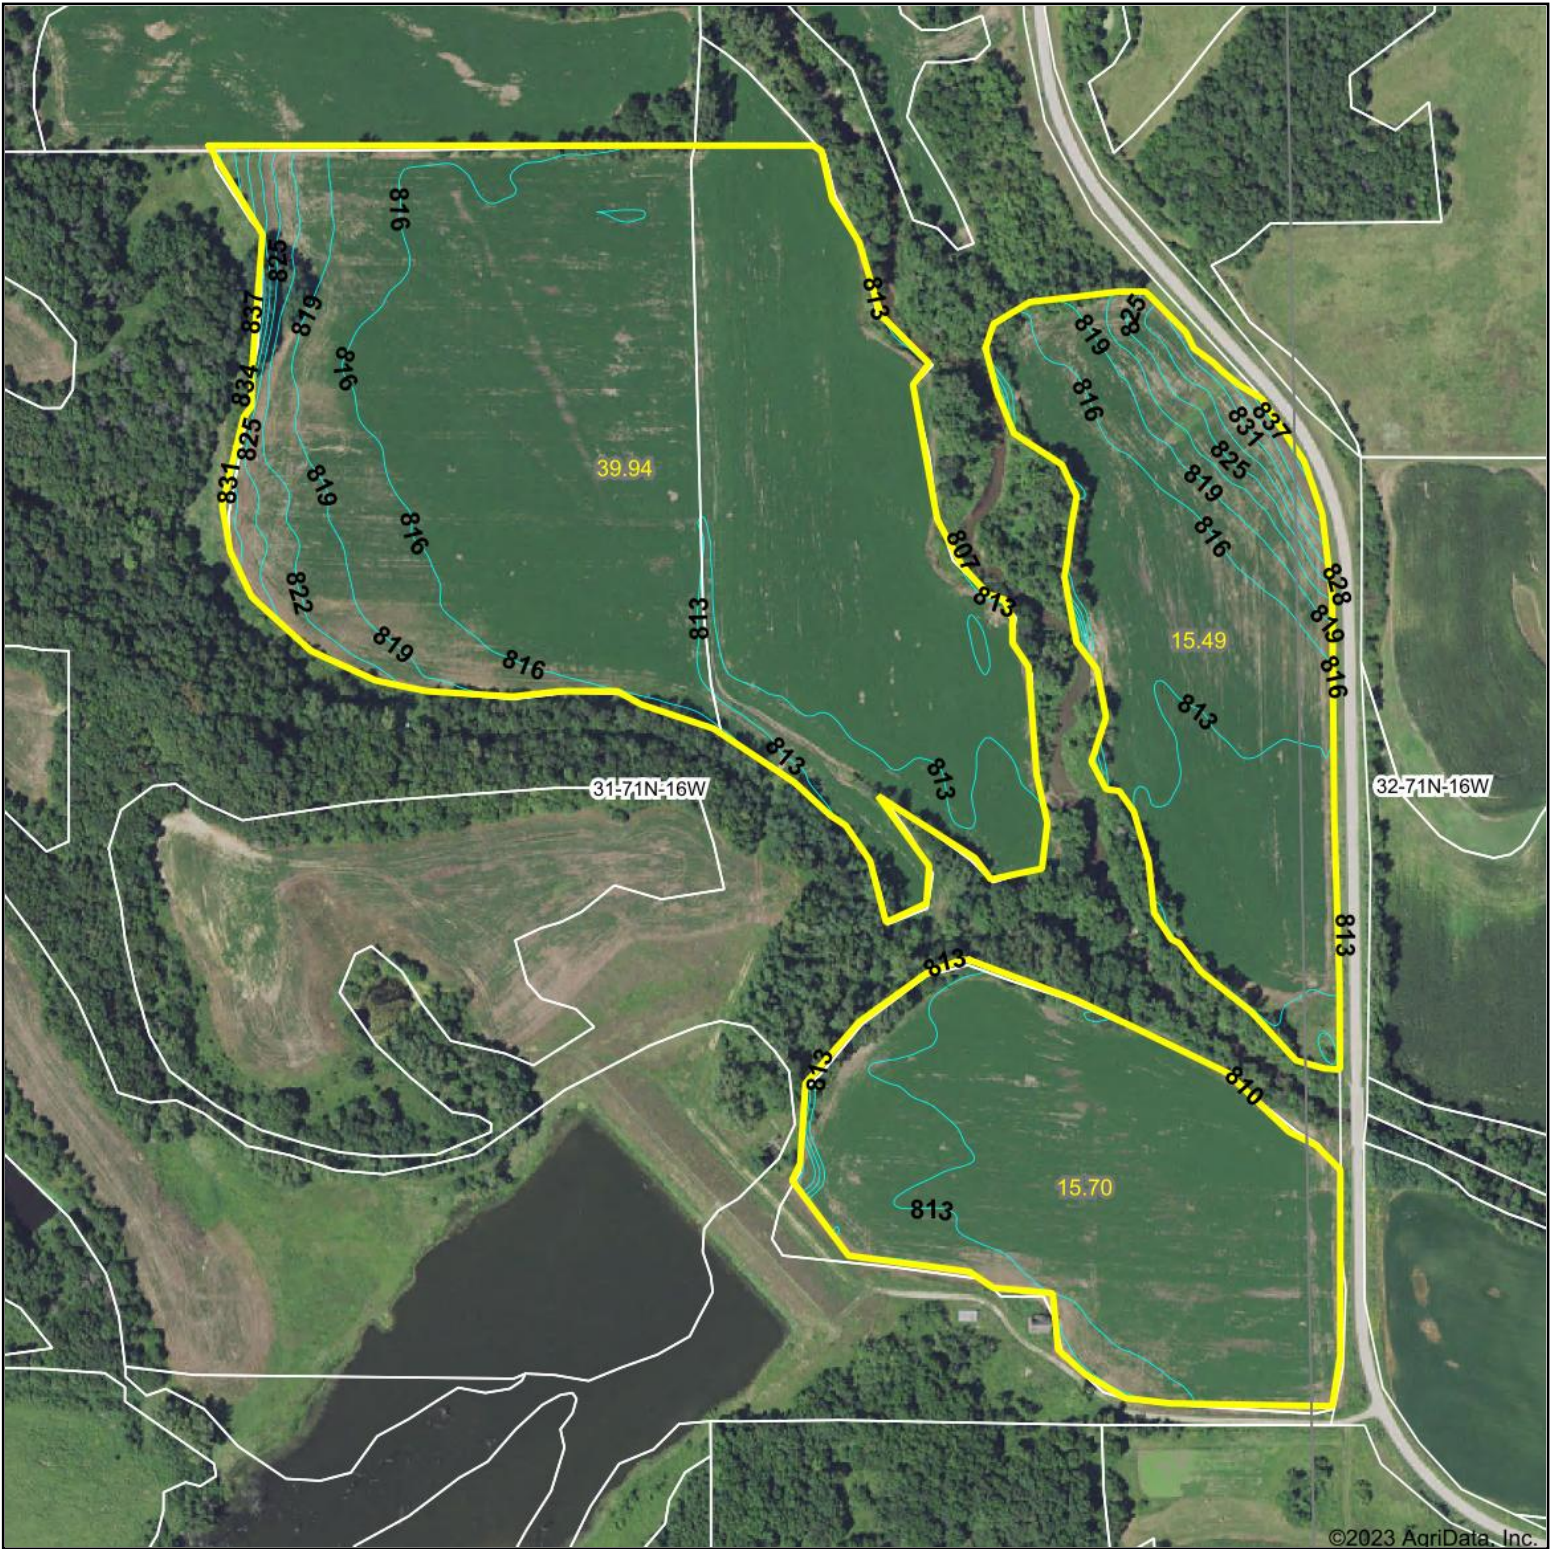

Topography Contours

©2023 AgriData, Inc.

Hawkeye Farm Mgmt & Real Estate

 22 N Main, Albia IA Phone: 641-932-7796
 Email: hawkeye@uciowa.com
 Or the web: www.uciowa.com
 www.iowawhitetailfarms.com

Source: USGS 3 meter dem

Interval(ft): 3.0

Min: 803.5

Max: 839.3

Range: 35.8

Average: 815.0

Standard Deviation: 3.84 ft

0ft 454ft 908ft

1/27/2023

31-71N-16W
Monroe County
Iowa

Map Center: 40° 54' 24.65, -92° 44' 22.09

Maps Provided By:

© AgriData, Inc. 2021 www.AgriDataInc.com

Field borders provided by Farm Service Agency as of 5/21/2008.