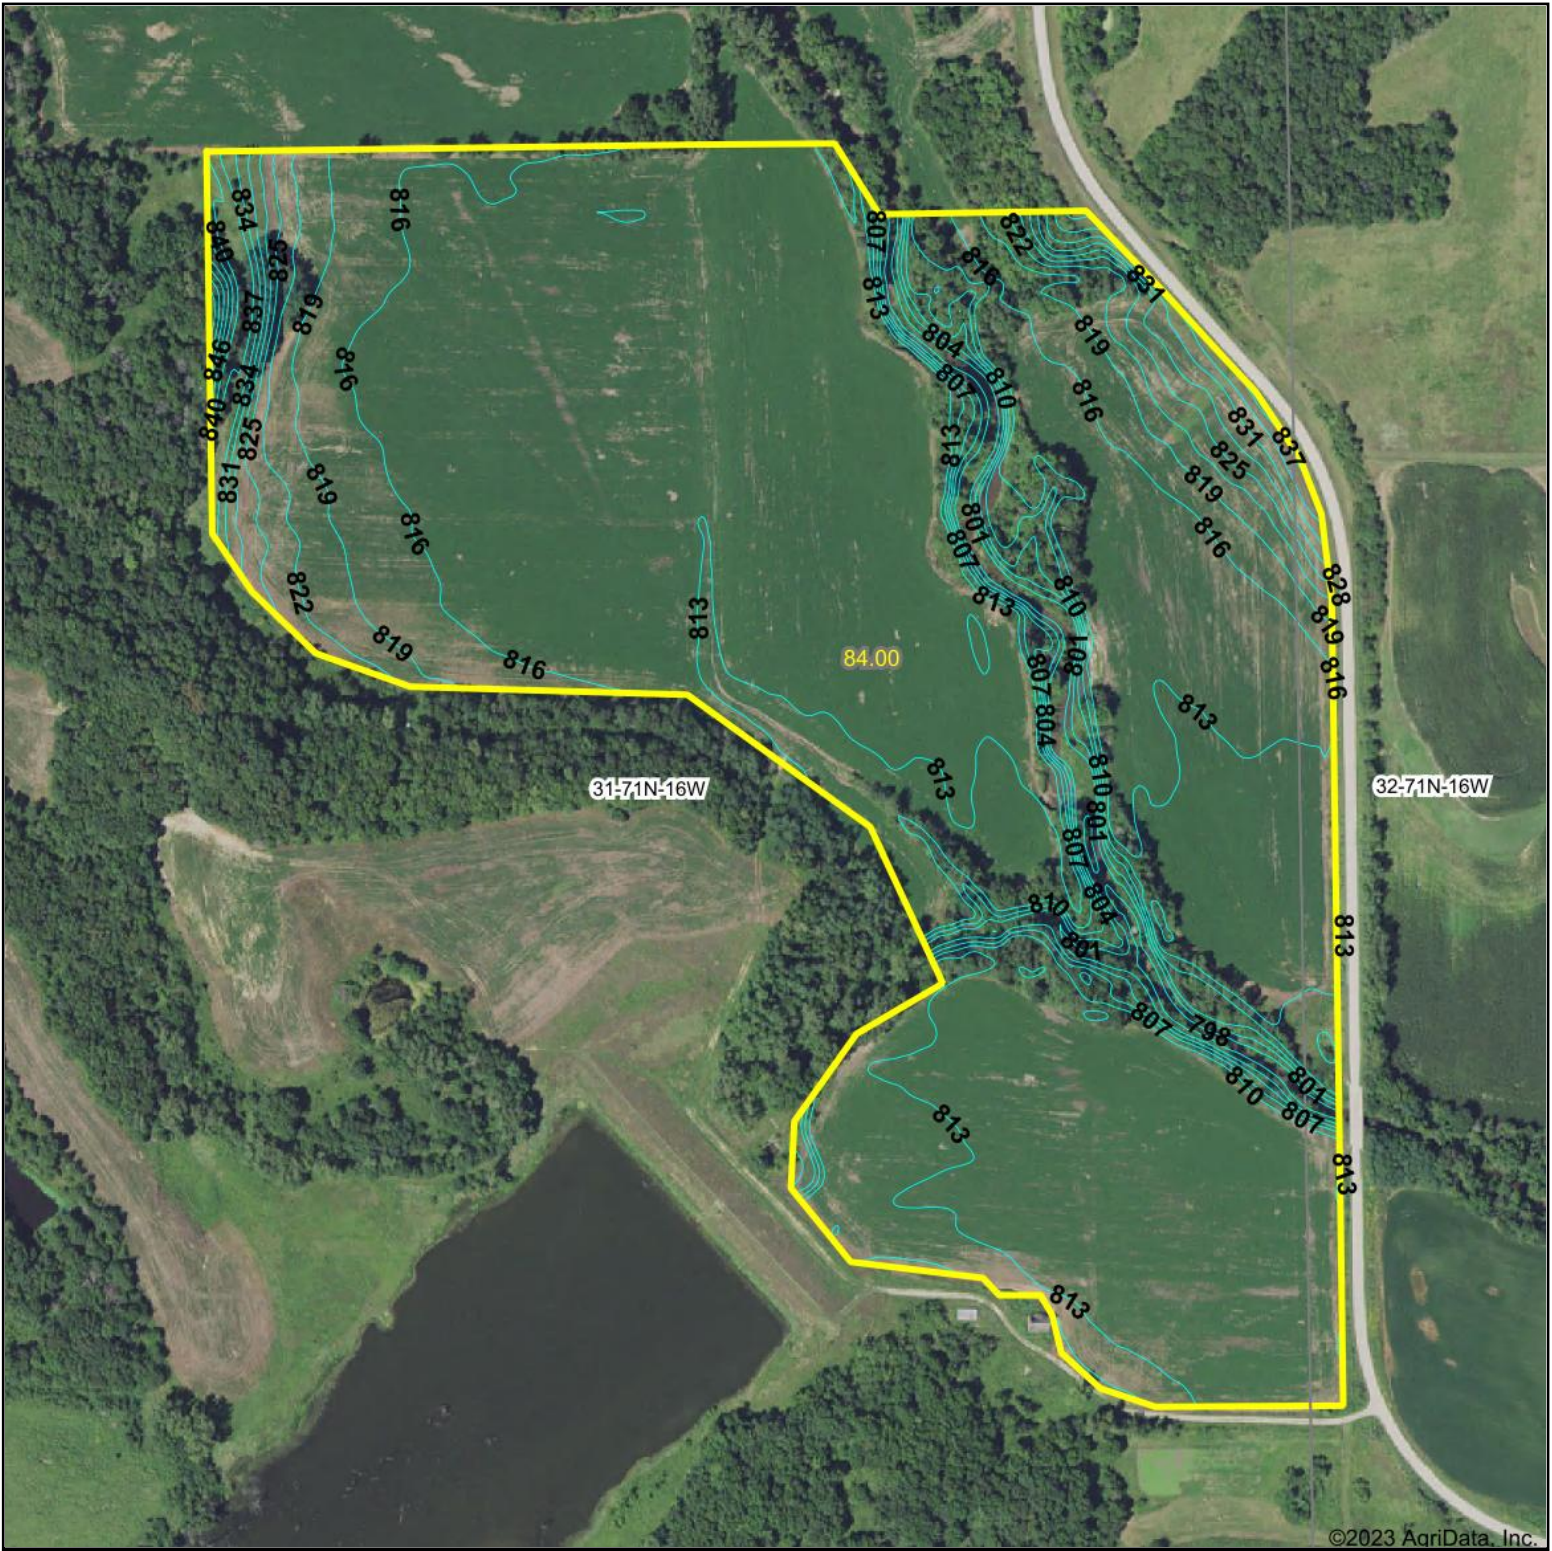

Topography Contours

Hawkeye Farm Mgmt & Real Estate

United Country Real Estate
22 N Main, Alta IA Phone: 641-932-7796
Email: hawkeye@uciowa.com
Or the web: www.uciowa.com
www.iowawhitetailfarms.com

Maps Provided By:

surety
CUSTOMIZED ONLINE MAPPING

© AgriData, Inc. 2021 www.AgriDataInc.com

Source: USGS 3 meter dem

Interval(ft): 3.0

Min: 796.5

Max: 855.4

Range: 58.9

Average: 814.5

Standard Deviation: 5.87 ft

0ft 455ft 909ft

1/27/2023

31-71N-16W
Monroe County
Iowa

Map Center: 40° 54' 24.65, -92° 44' 22.09