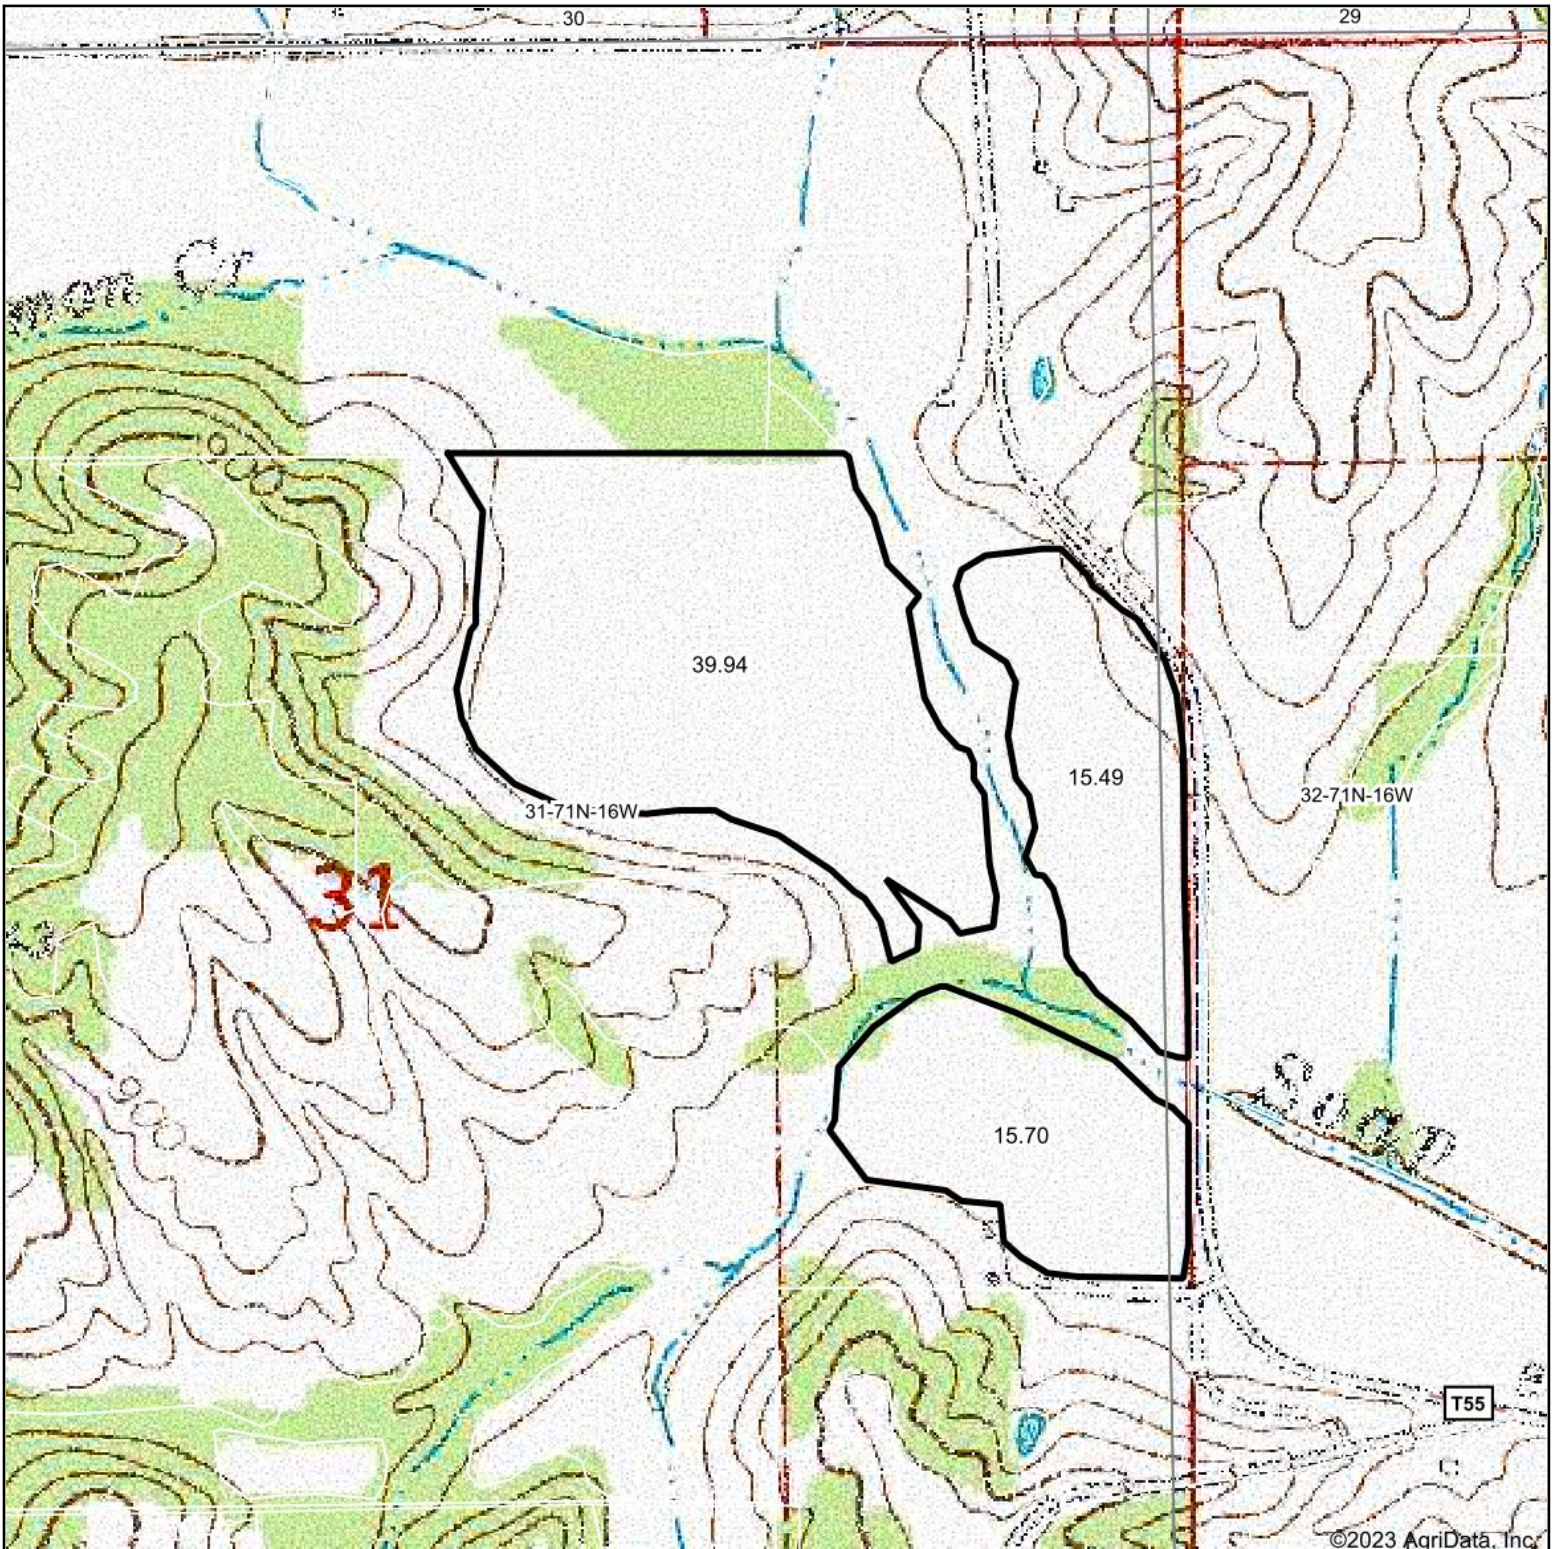

Topography Map

Hawkeye Farm Mgmt & Real Estate

United Country
Real Estate
22 N Main, Alta IA Phone: 641-932-7796
Email: hawkeye@uclowa.com
On the web: www.uclowa.com
www.iowawhitetailfarms.com

Maps Provided By:

surety
CUSTOMIZED ONLINE MAPPING
© AgriData, Inc. 2021 www.AgriDataInc.com

map center: 40° 54' 24.65, -92° 44' 22.09

31-71N-16W
Monroe County
Iowa

0ft 694ft 1387ft

1/27/2023