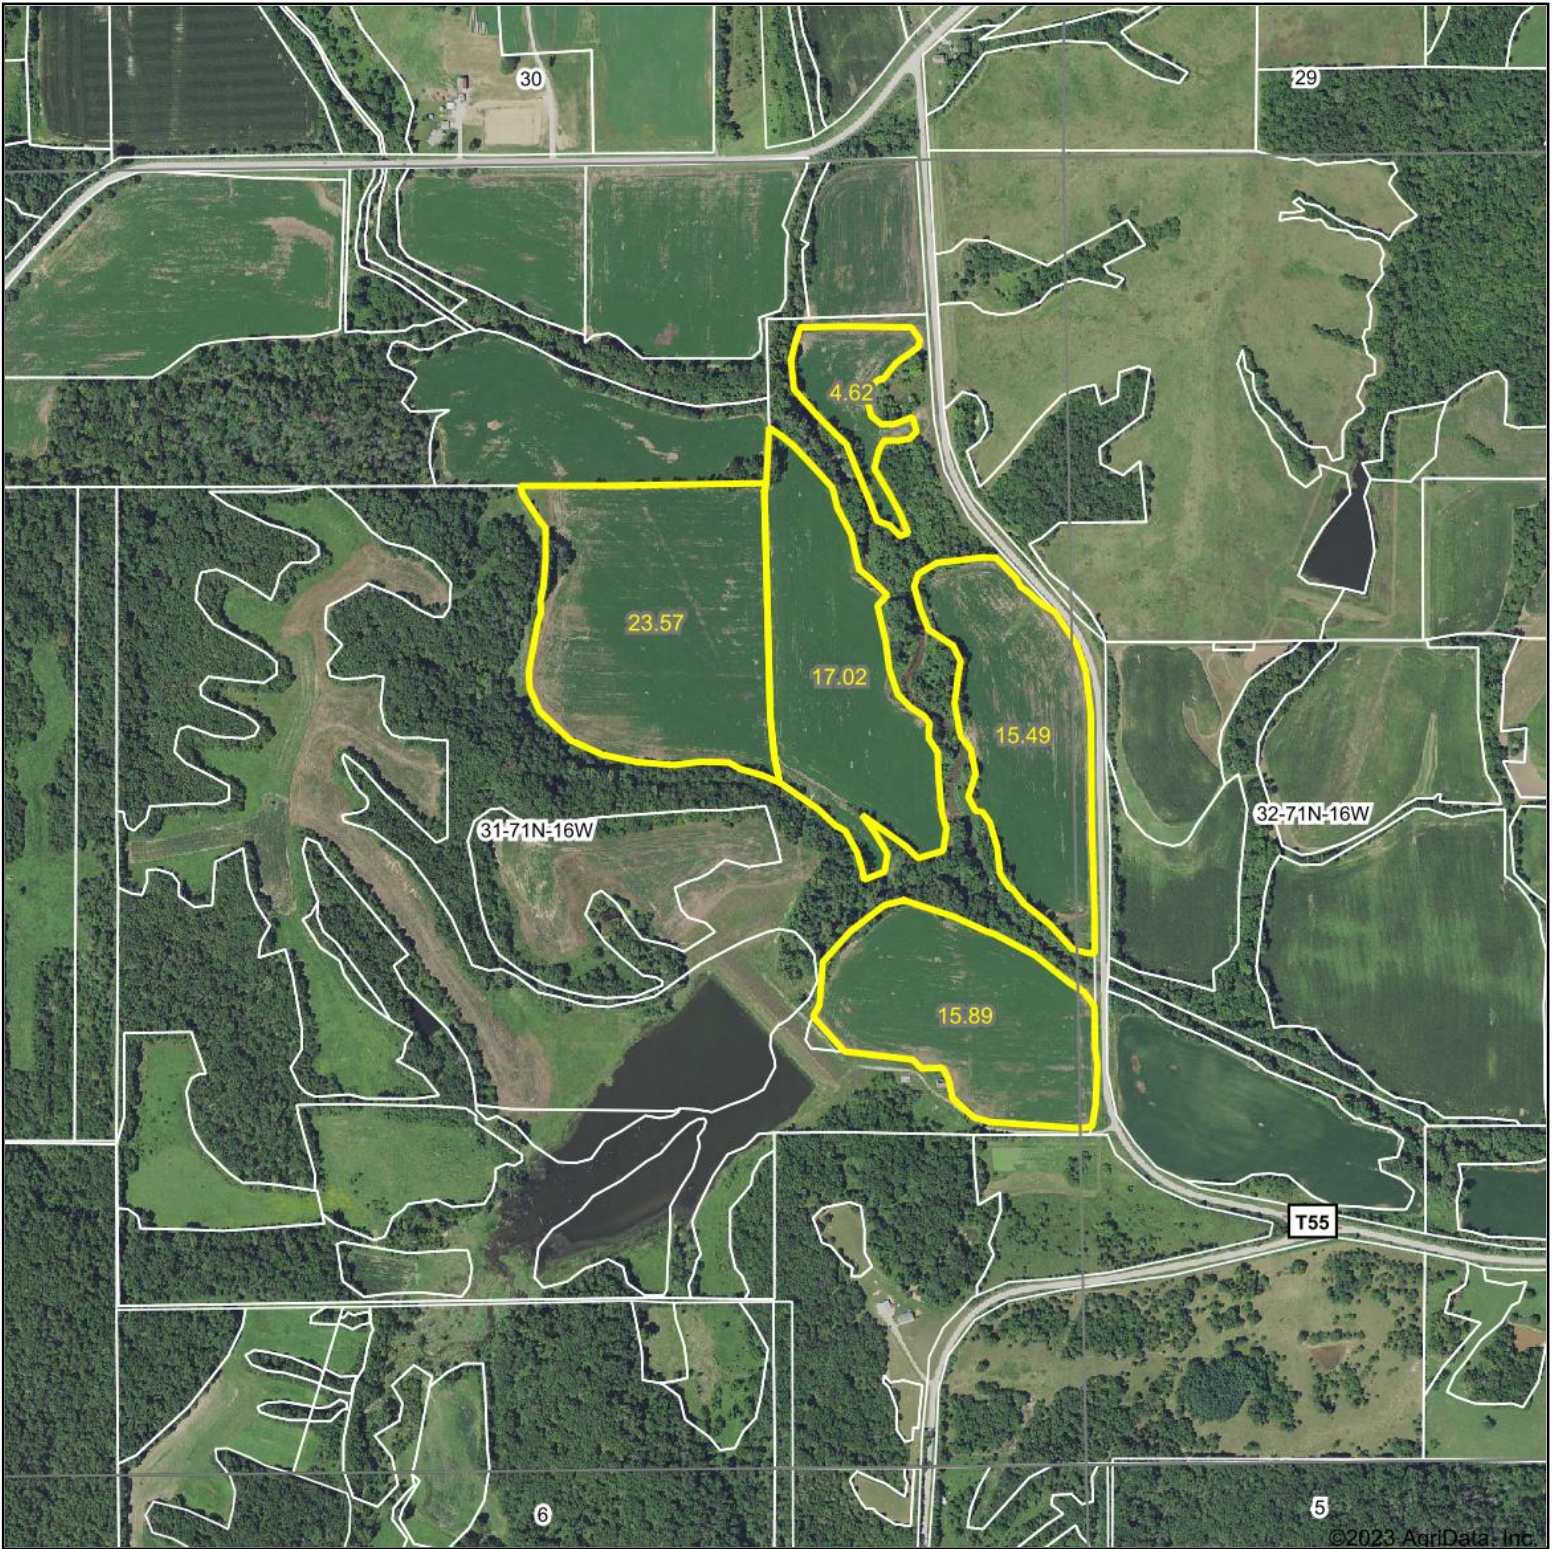

Aerial Map

©2023 AgriData, Inc.

Hawkeye Farm Mgmt & Real Estate

United Country
Real Estate
22 N Main, Albia IA Phone: 641-952-7796
Email: hawkeye@uclous.com
Fax: 641-952-7796 www.uclous.com
www.iowawhitetailfarms.com

Map Center: 40° 54' 23.04, -92° 44' 22.04

0ft 892ft 1784ft

31-71N-16W
Monroe County
Iowa

1/27/2023

Maps Provided By:
surety
CUSTOMIZED ONLINE MAPPING
© AgriData, Inc. 2021 www.AgriDataInc.com

Field borders provided by Farm Service Agency as of 5/21/2008.