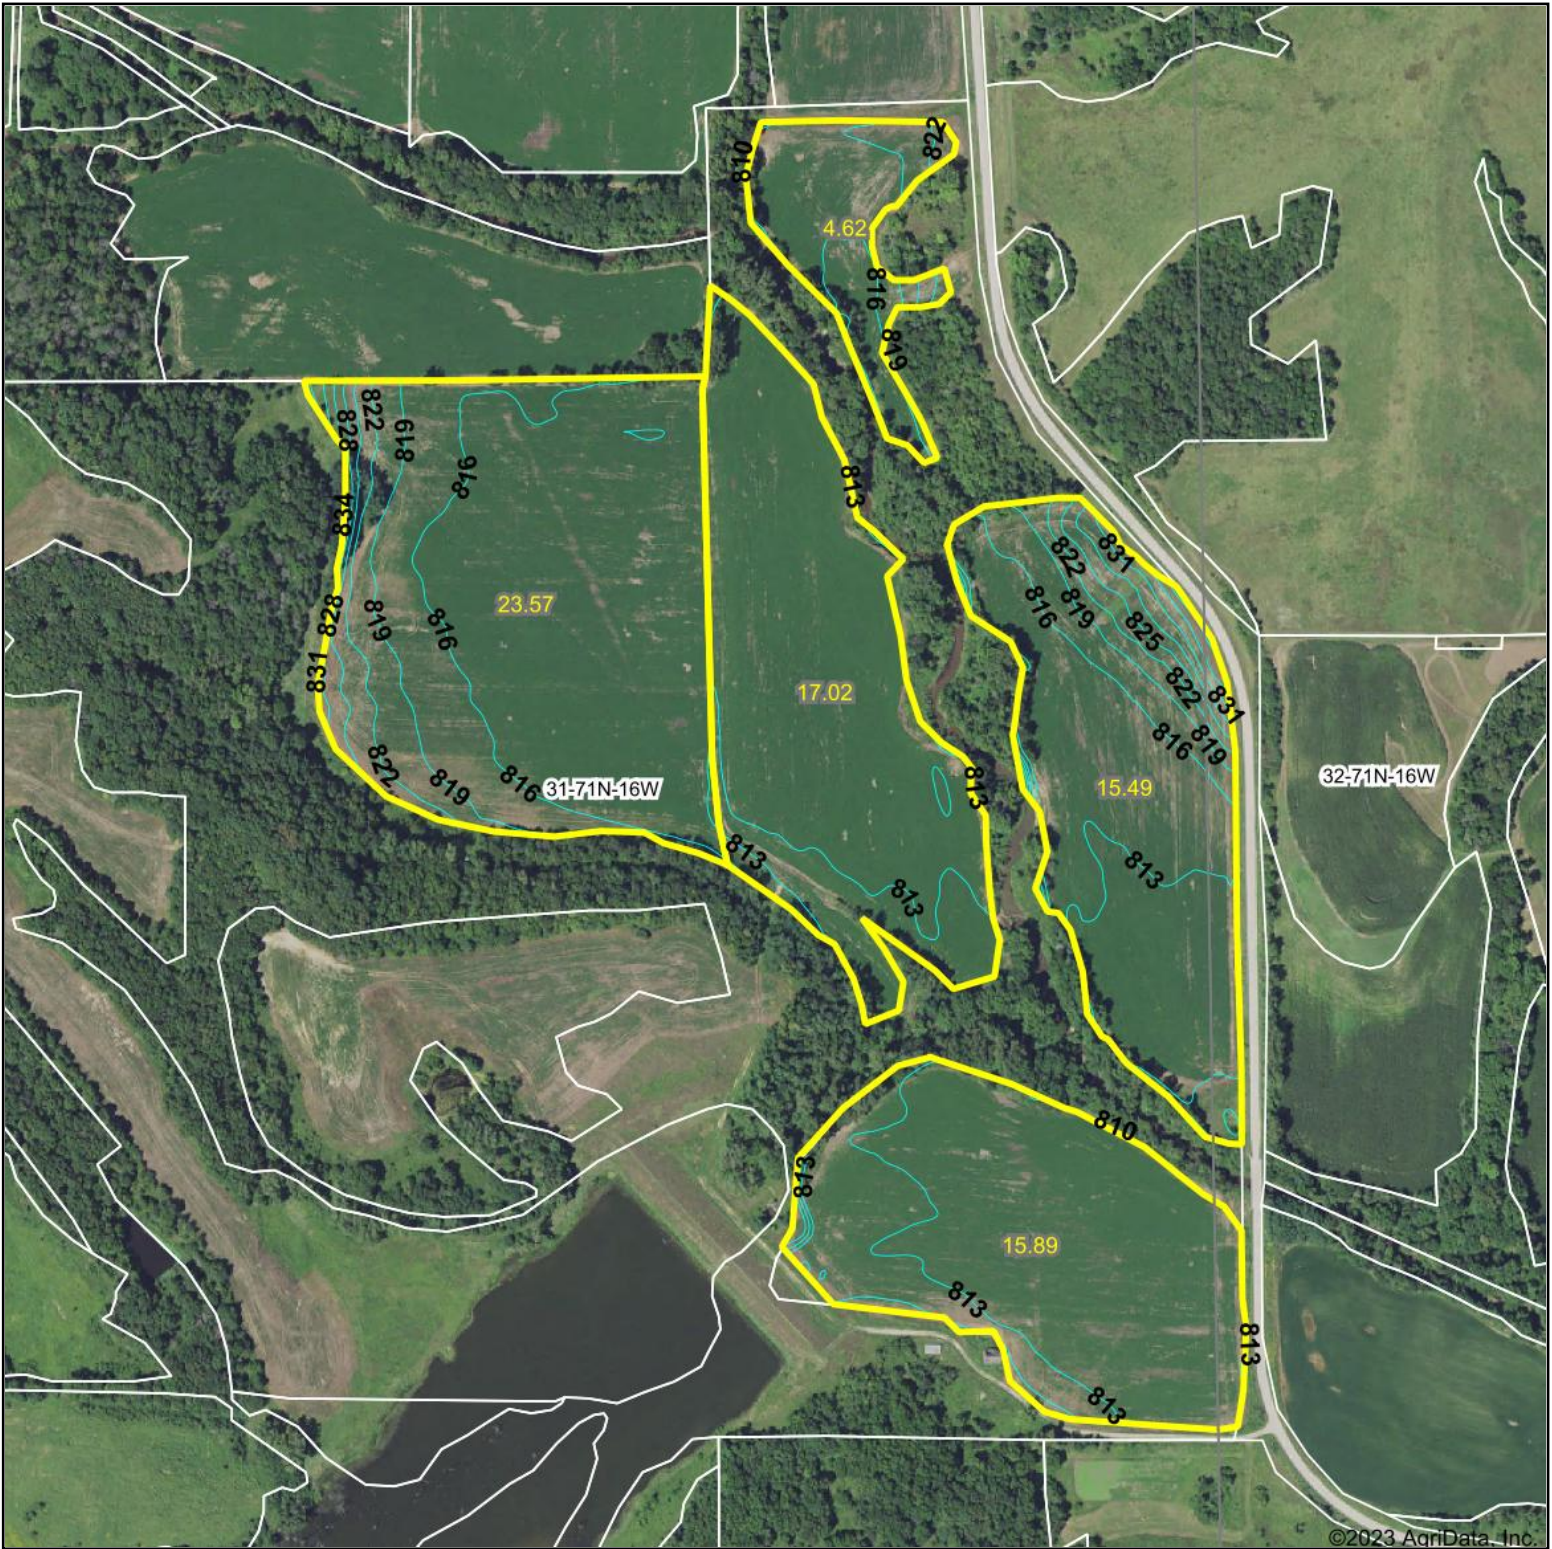

Topography Contours

©2023 AgriData, Inc.

Hawkeye Farm Mgmt & Real Estate

 22 N Main, Albia IA Phone: 641-937-7796
 Email: hawkeye@aciowa.com
 Or the web: www.aciowa.com
 www.iowawhitetailfarms.com

Source: USGS 3 meter dem

Interval(ft): 3.0

Min: 802.2

Max: 839.3

Range: 37.1

Average: 815.1

Standard Deviation: 3.71 ft

0ft 546ft 1092ft

1/27/2023

31-71N-16W
Monroe County
Iowa

Map Center: 40° 54' 23.04, -92° 44' 22.04

Maps Provided By:

© AgriData, Inc. 2021 www.AgriDataInc.com

Field borders provided by Farm Service Agency as of 5/21/2008.