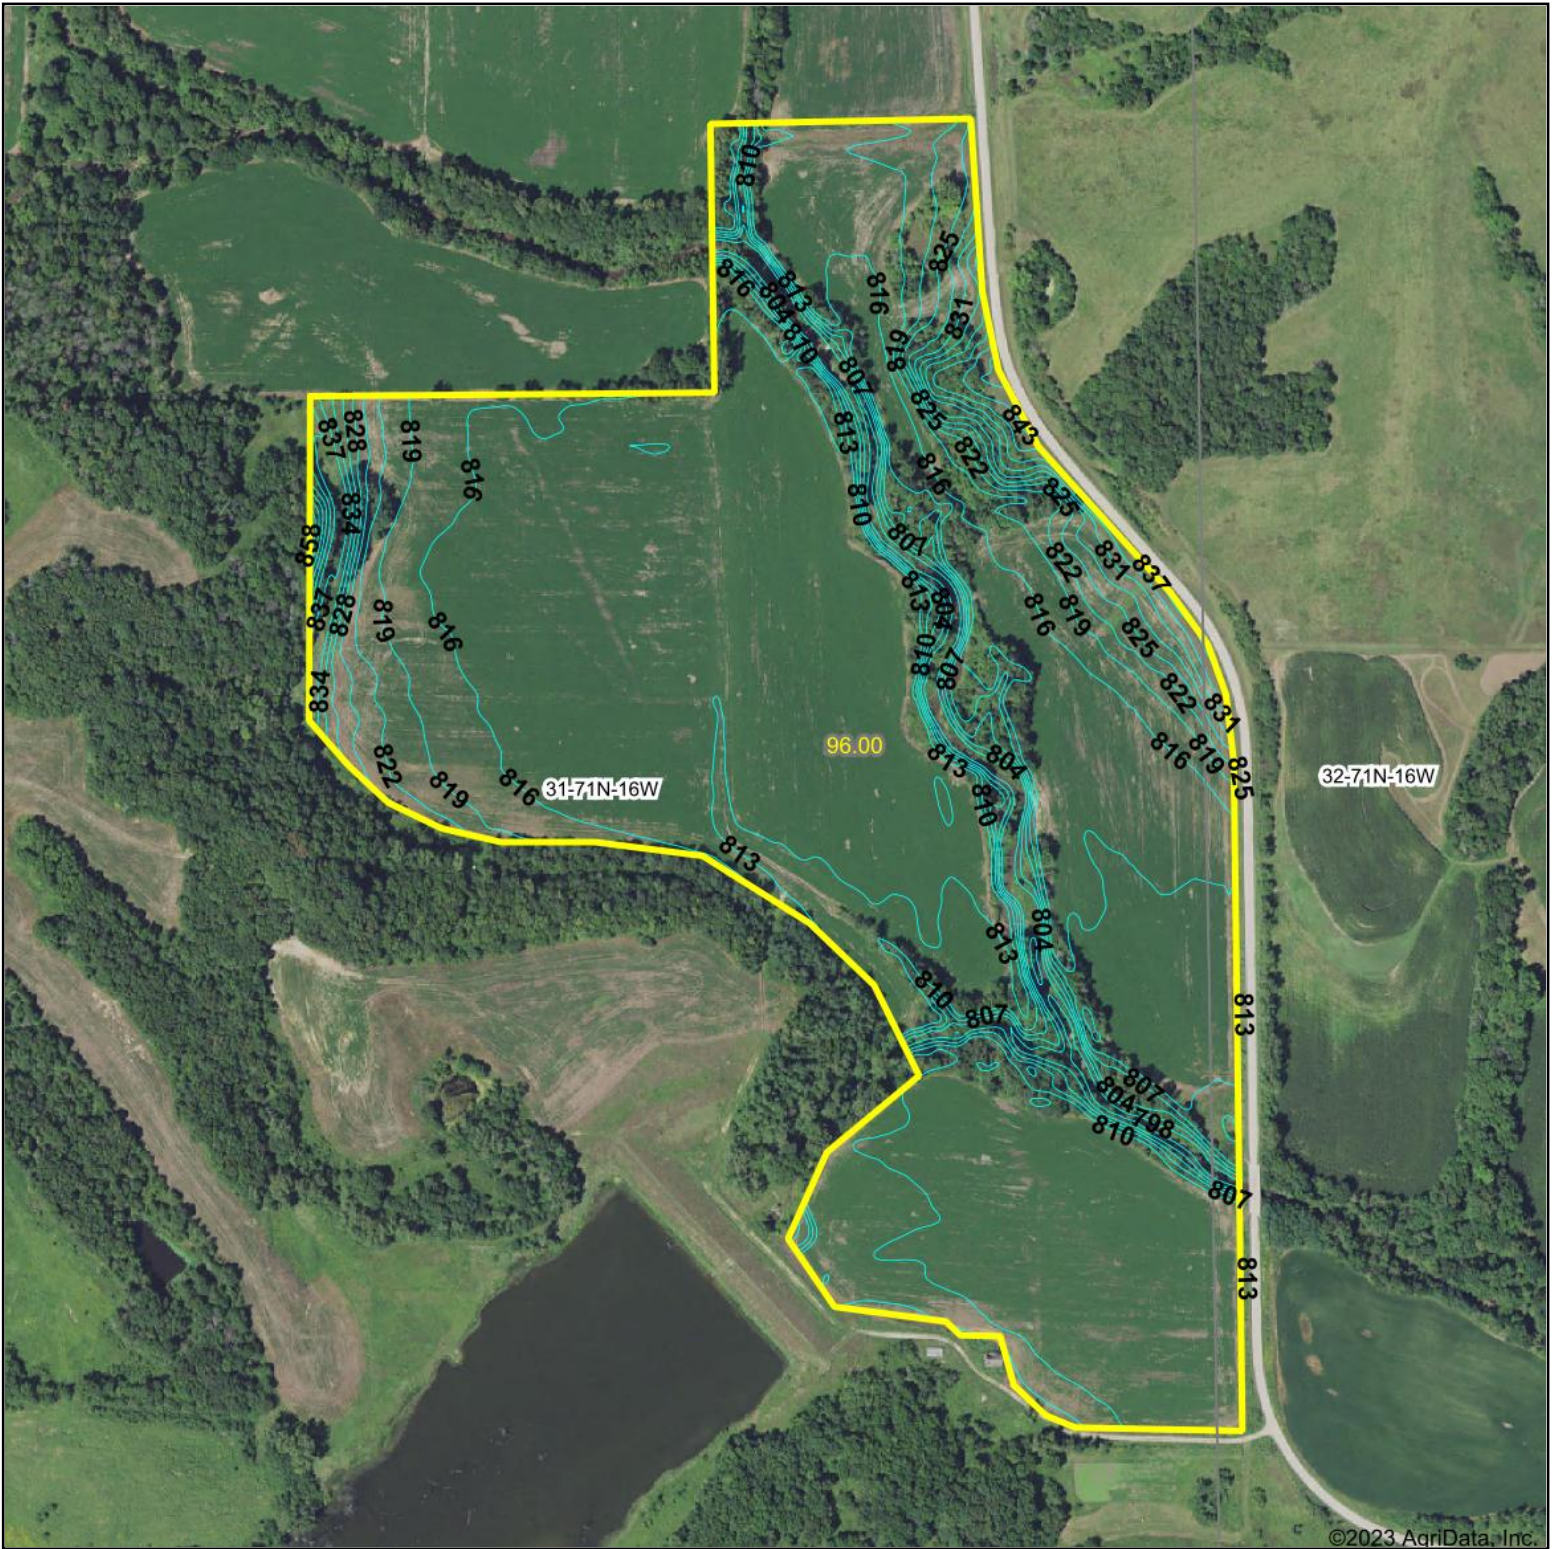

Topography Contours

©2023 AgriData, Inc.

Hawkeye Farm Mgmt & Real Estate

Source: USGS 3 meter dem

Interval(ft): 3.0

Min: 796.5

Max: 855.4

Range: 58.9

Average: 815.1

Standard Deviation: 6.5 ft

0ft 553ft 1105ft

1/27/2023

31-71N-16W
Monroe County
Iowa

Map Center: 40° 54' 23.04, -92° 44' 22.04

Maps Provided By:

© AgriData, Inc. 2021

www.AgriDataInc.com