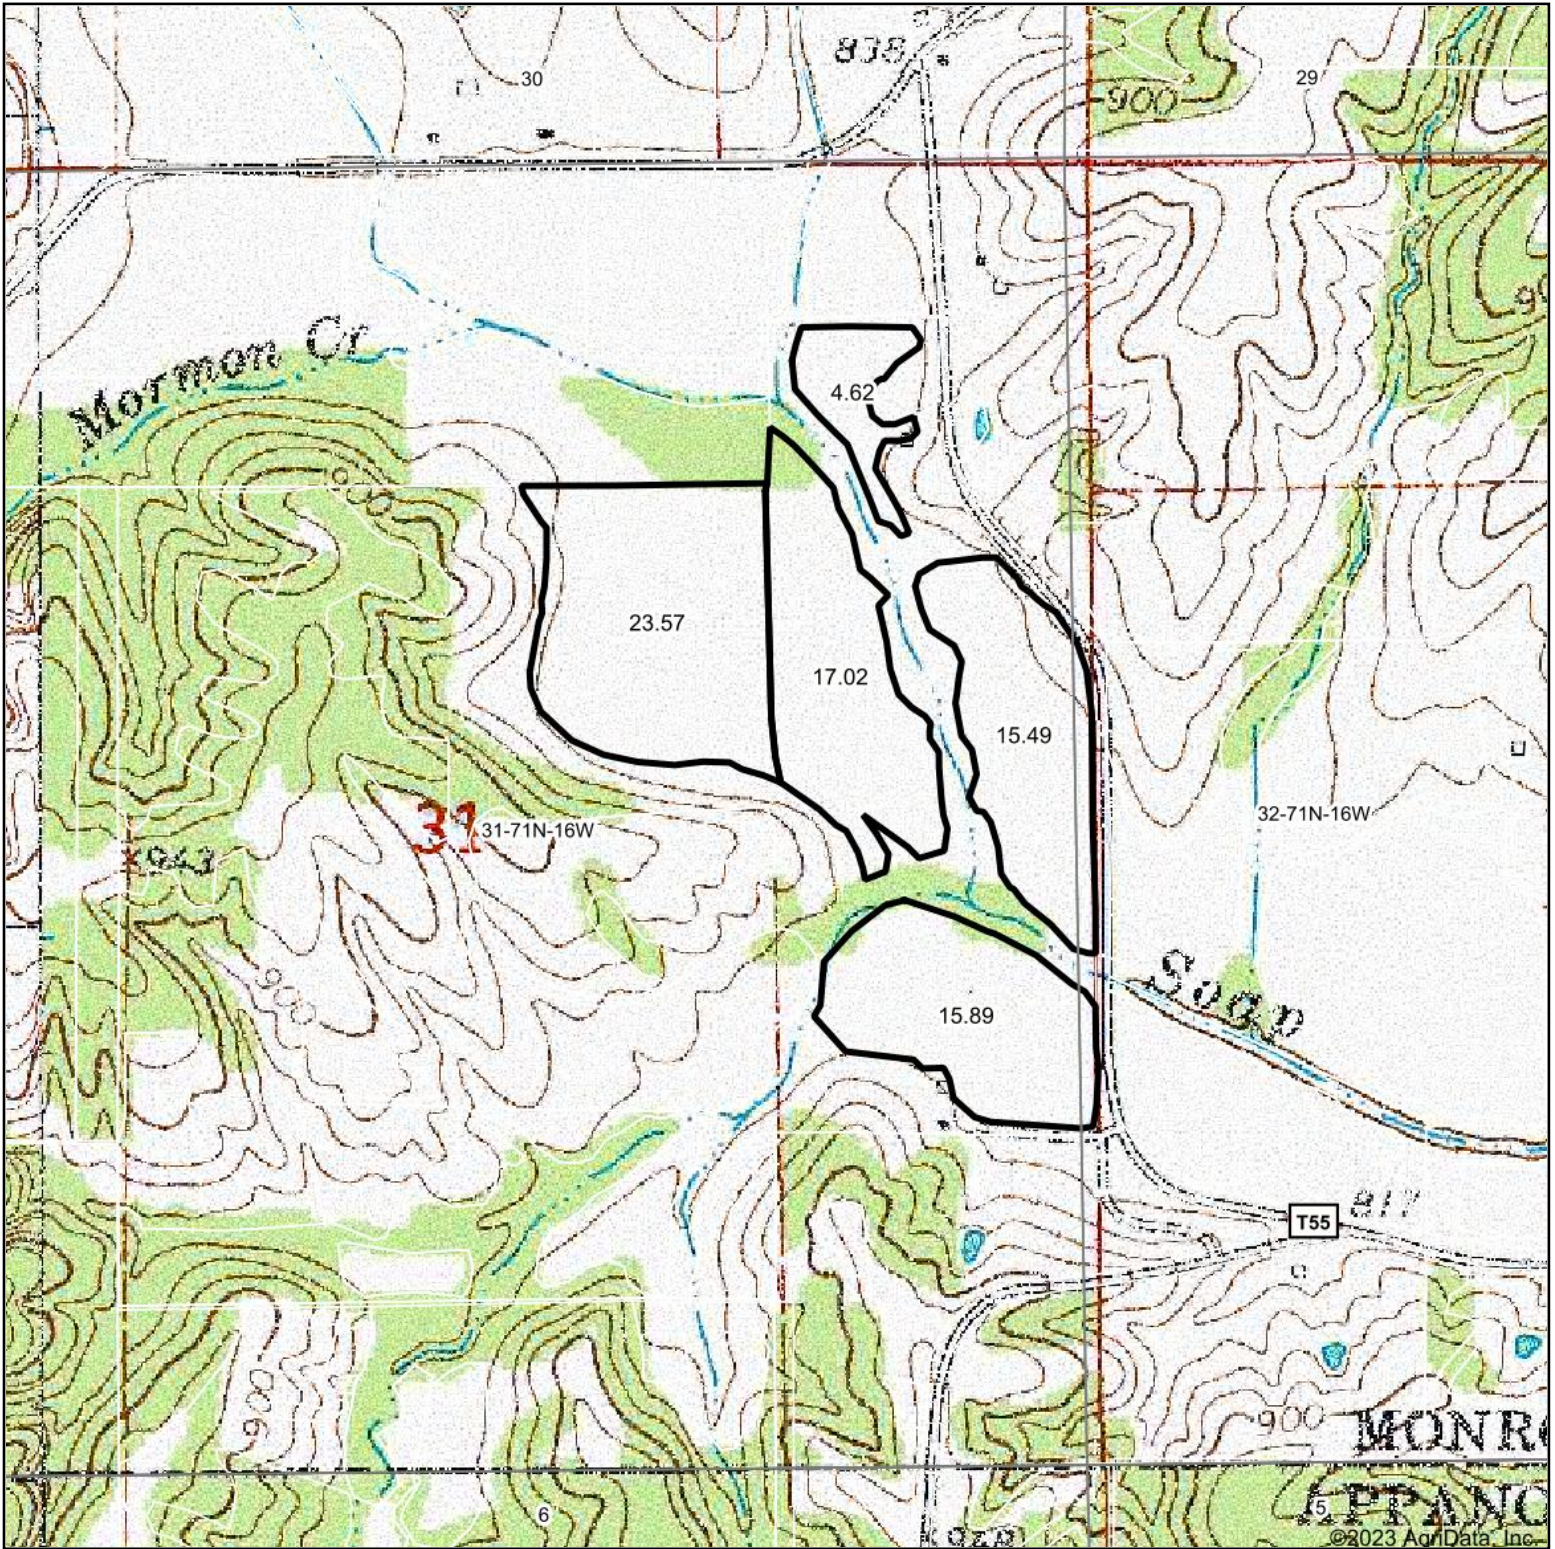

Topography Map

Hawkeye Farm Mgmt & Real Estate

United Country
Real Estate
22 N Main, Alta IA Phone: 641-932-7796
Email: hawkeye@uclowa.com
On the web: www.uclowa.com
www.iowawhitetailfarms.com

Maps Provided By:

surety
CUSTOMIZED ONLINE MAPPING
© AgriData, Inc. 2021 www.AgrIDataInc.com

map center: 40° 54' 23.04, -92° 44' 22.04

0ft 892ft 1784ft

31-71N-16W
Monroe County
Iowa

1/27/2023