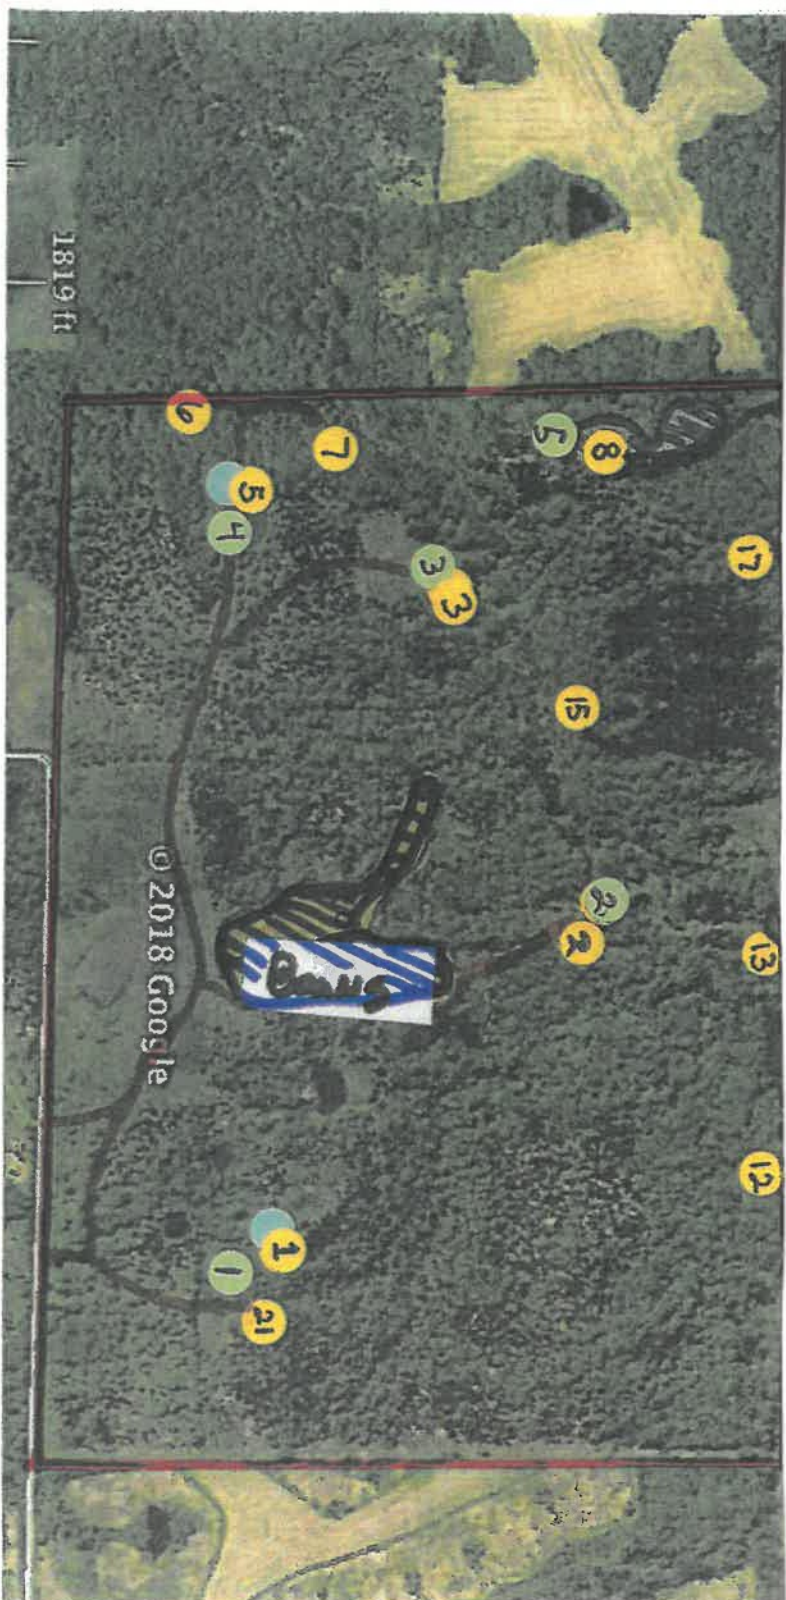

Email: ucnelson@grm.net • Web: www.nelsonsoldit.com • 660-425-2288

-  Approximate 8 Acres Beans
-  Stands
-  Plots
-  Hunting water hole