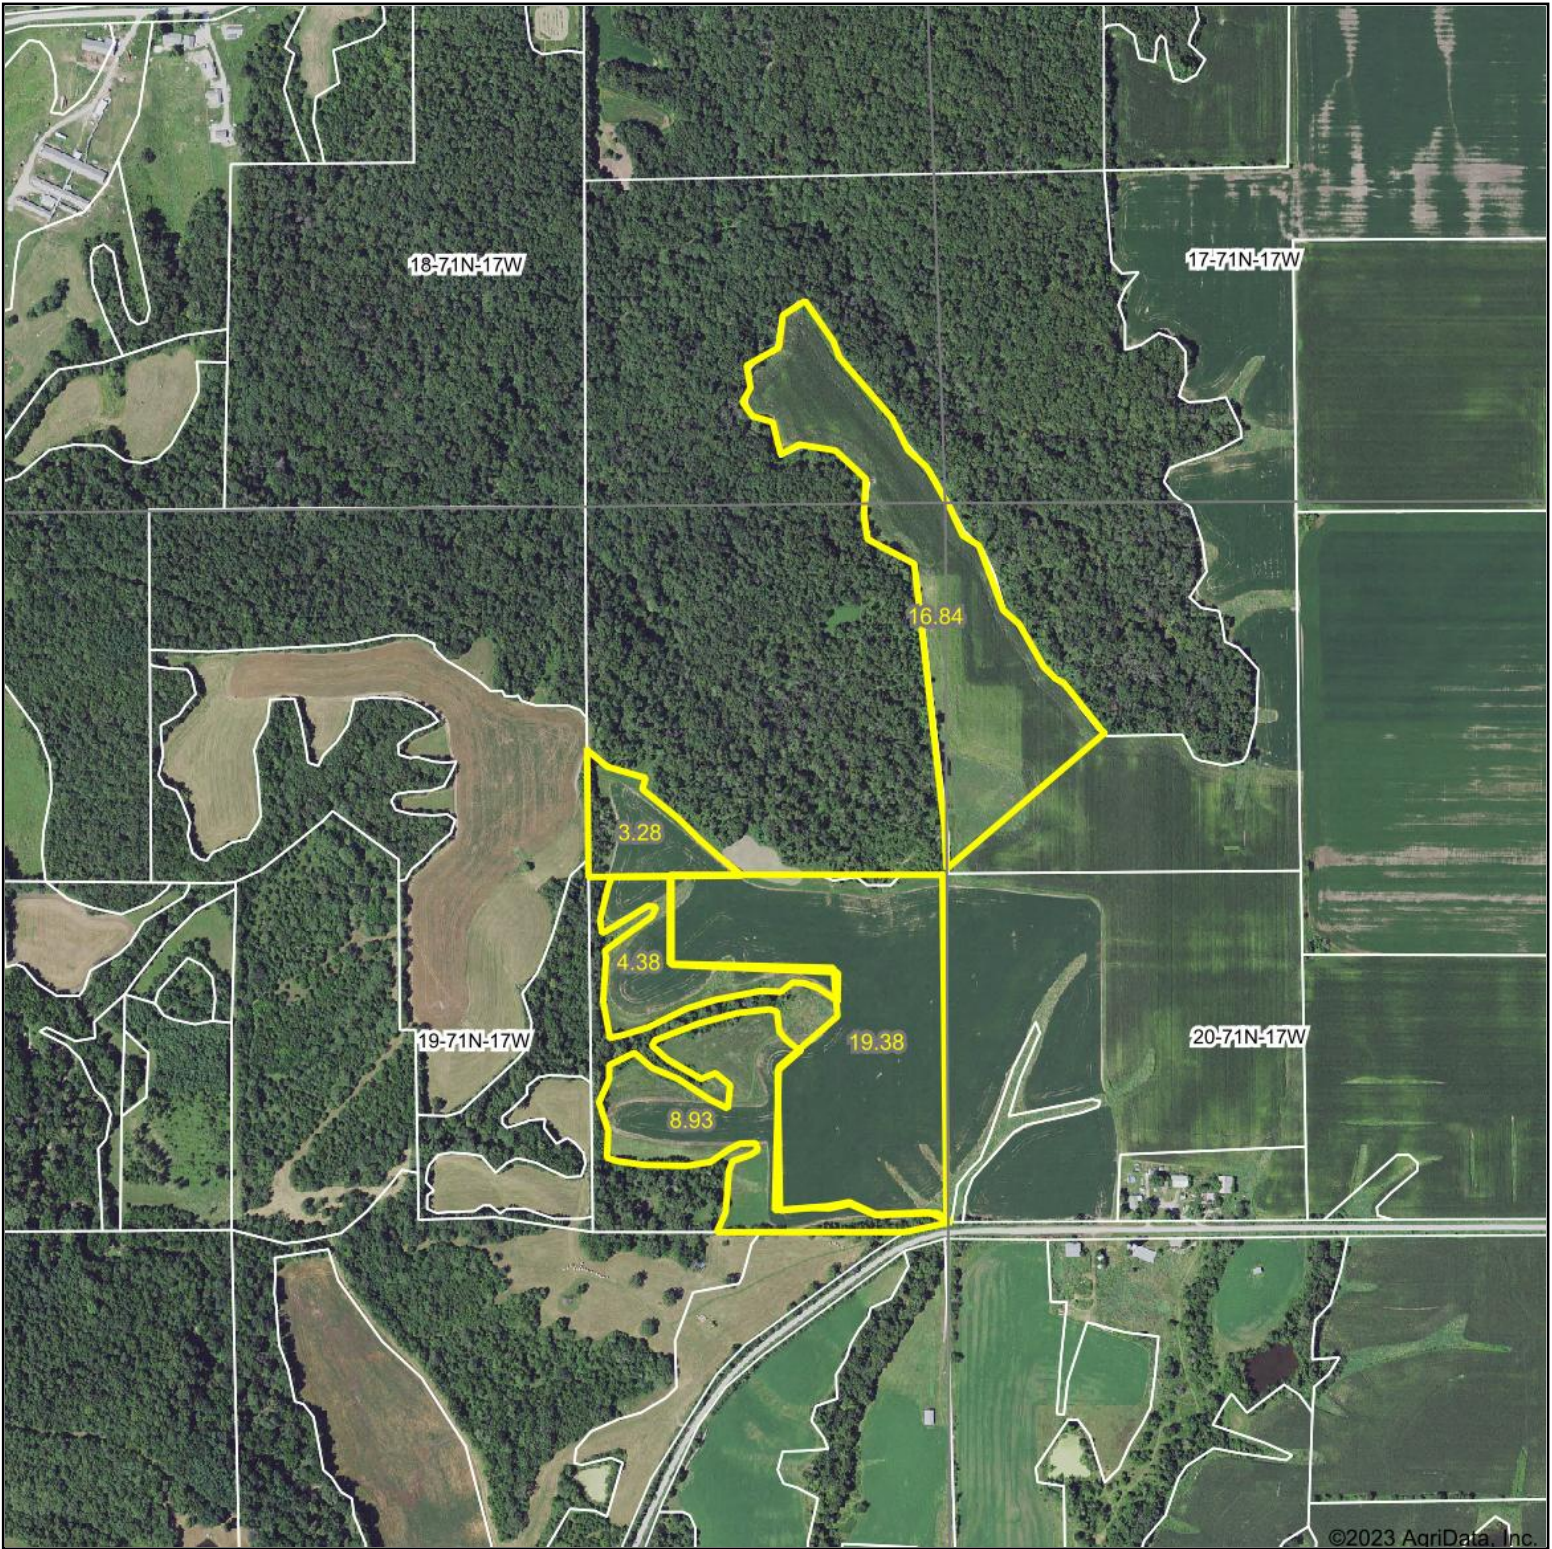

Aerial Map

©2023 AgriData, Inc.

Hawkeye Farm Mgmt & Real Estate

United Country Real Estate
22 N Main, Albia IA Phone: 641-952-7796
Email: hawkeye@uclia.com
For more info: www.uclia.com
www.iowawhitetailfarms.com

Map Center: 40° 56' 21.9, -92° 51' 8

19-71N-17W
Monroe County
Iowa

3/13/2023

Maps Provided By:
surety
CUSTOMIZED ONLINE MAPPING
© AgriData, Inc. 2023 www.AgridataInc.com

Field borders provided by Farm Service Agency as of 5/21/2008.