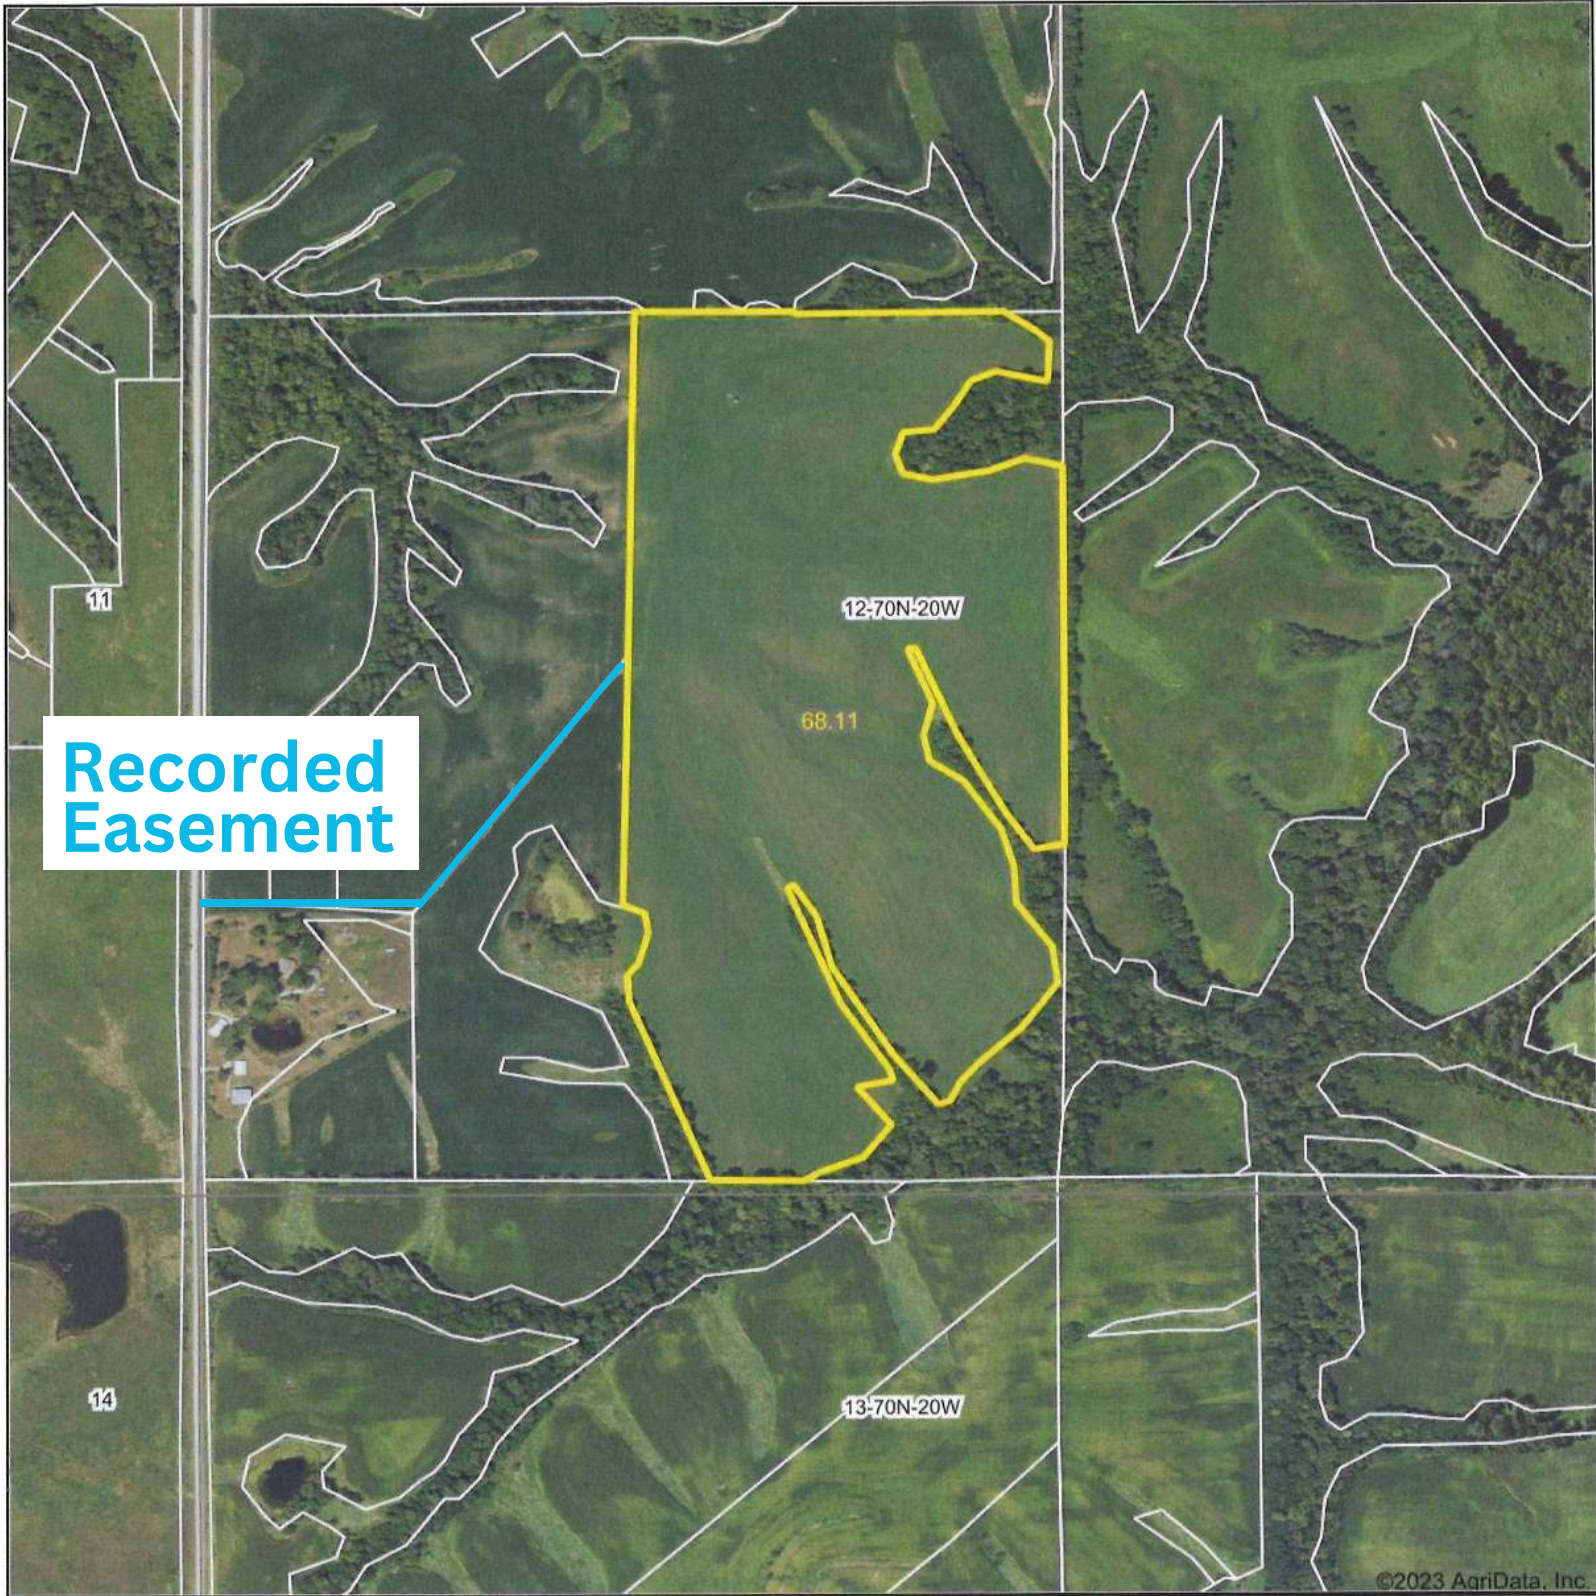

Aerial Map

Recorded Easement

©2023 AgriData, Inc.

Hawkeye Farm Mgmt & Real Estate

Map Center: 40° 52' 23.57, -93° 6' 36.5

12-70N-20W
Wayne County
Iowa

2/28/2023

Maps Provided By:

© AgriData, Inc. 2021 www.AgriDataInc.com

Field borders provided by Farm Service Agency as of 5/21/2008.