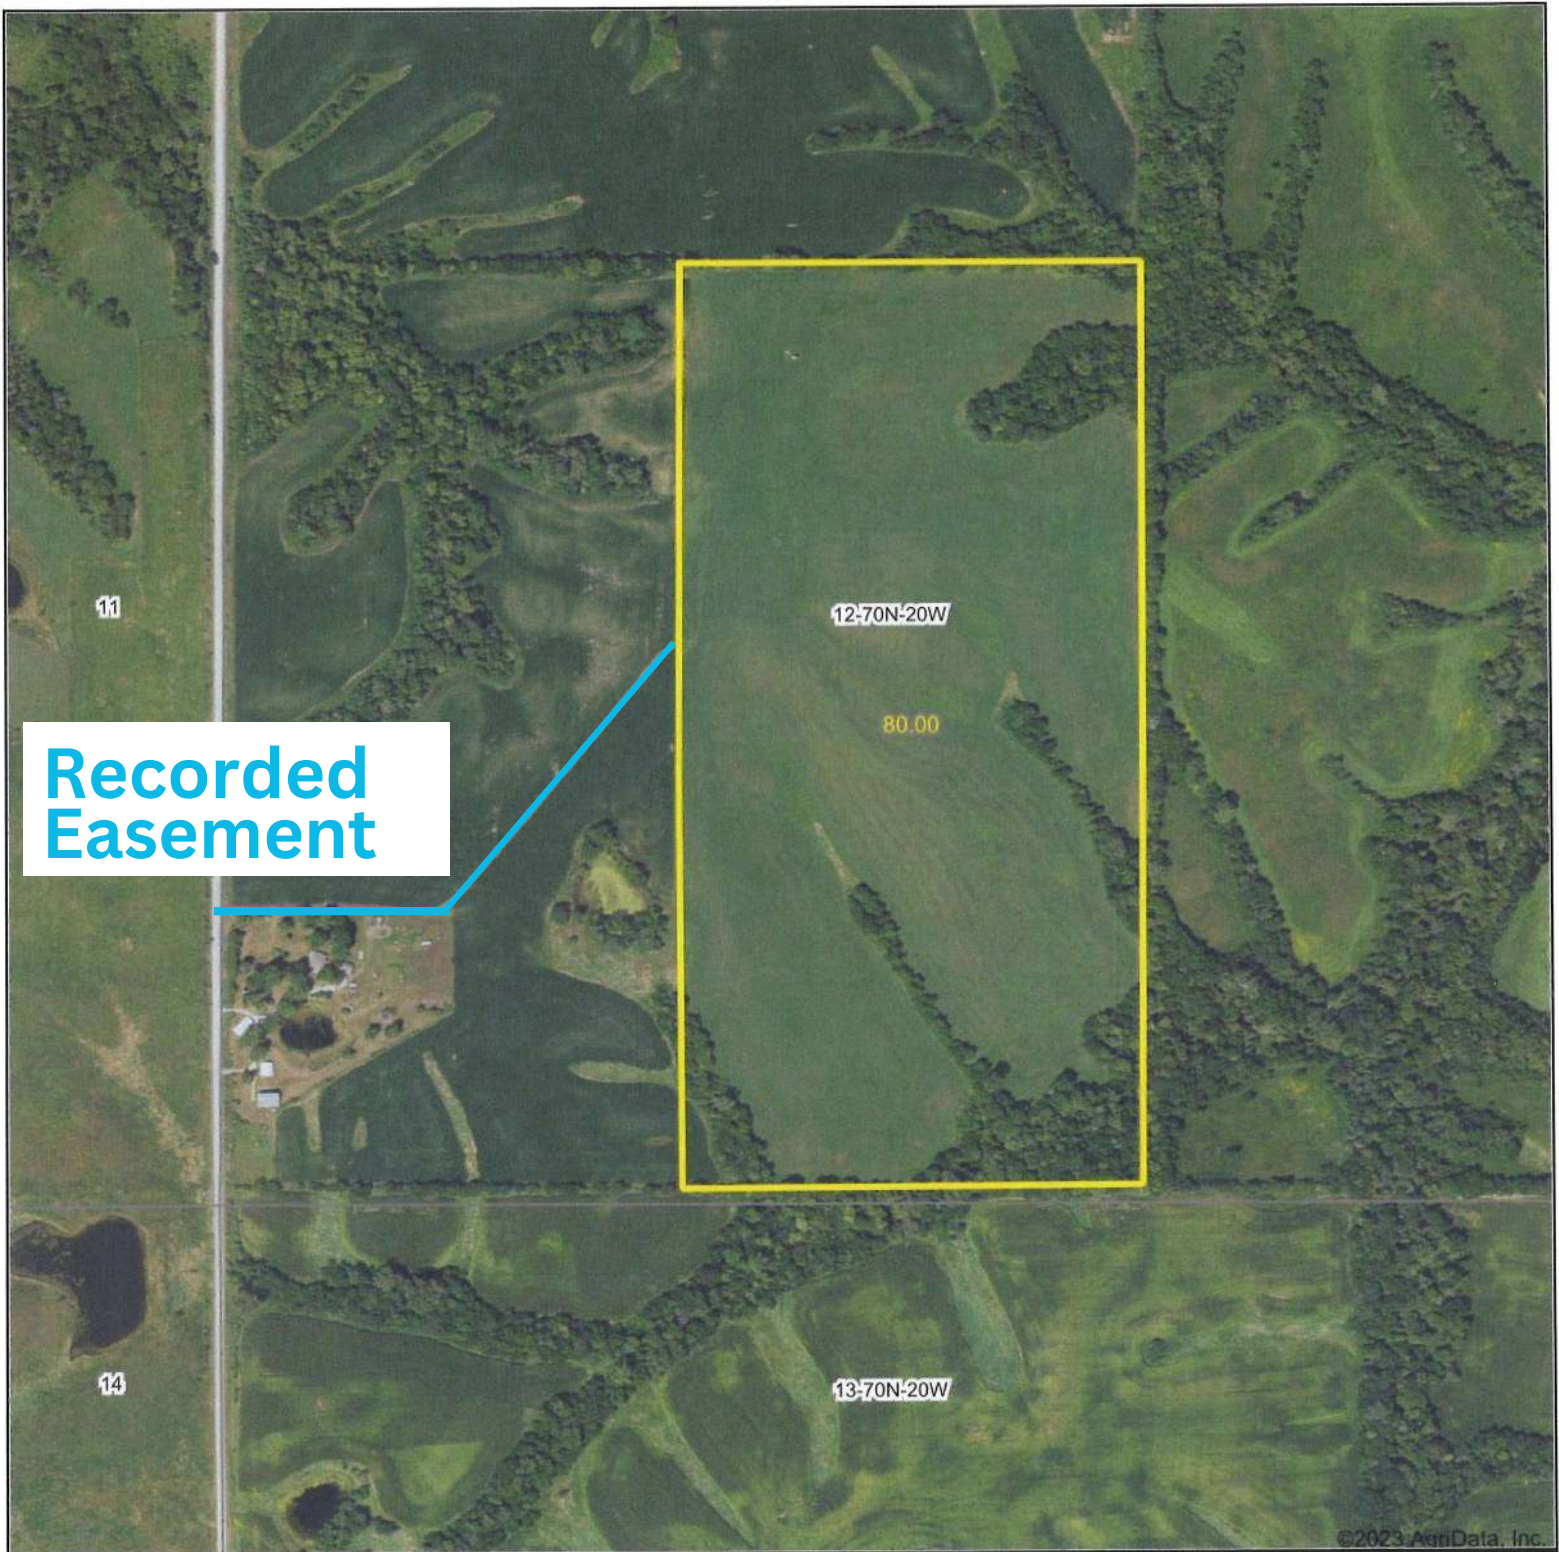

Aerial Map

Recorded Easement

©2023 AgriData, Inc.

Hawkeye Farm Mgmt & Real Estate

Map Center: 40° 52' 23.62, -93° 6' 39.68

0ft 630ft 1259ft

12-70N-20W
Wayne County
Iowa

2/28/2023

Maps Provided By:

© AgriData, Inc. 2021 www.AgriDataInc.com