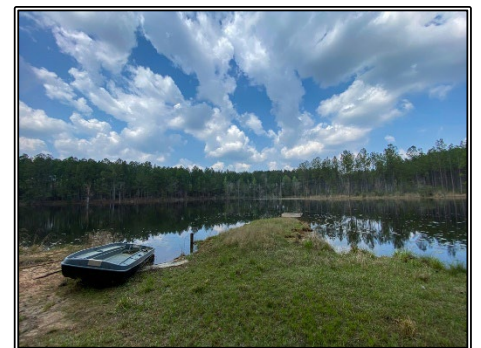

$1,100,000

268 Acres
MLS #137994
UC #23042-37994

#HUNTINGLANDMAN