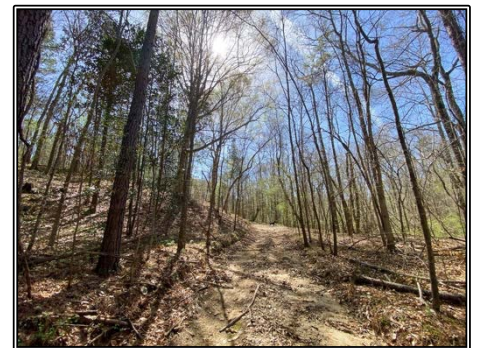

$1,499,999

344 Acres
MLS #137936
UC #23042-37936

#HUNTINGLANDMAN