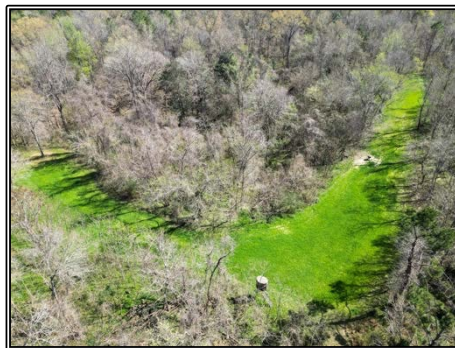

$1,499,999

344 Acres
MLS #137936
UC #23042-37936

#HUNTINGLANDMAN