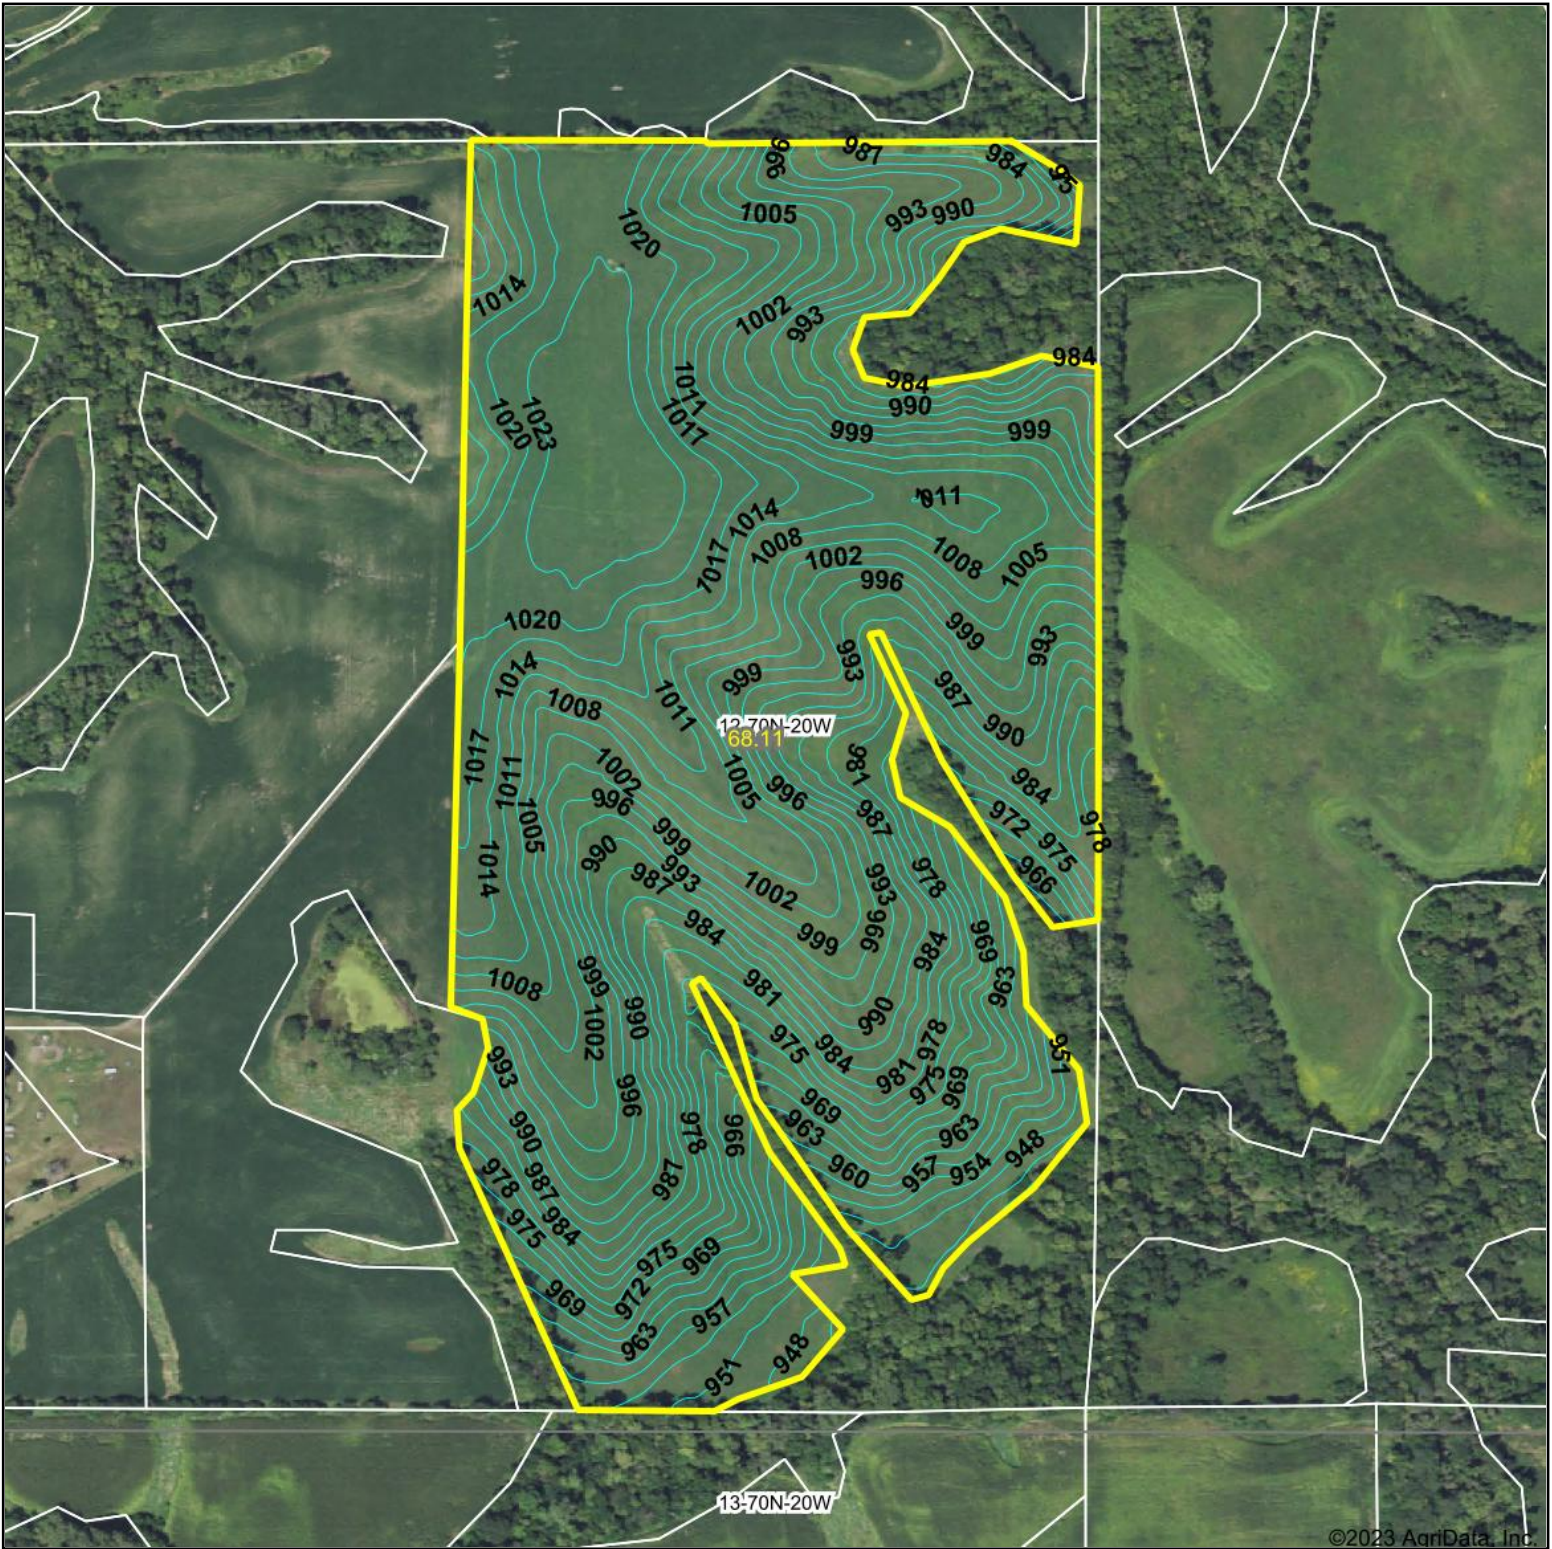

Topography Contours

©2023 AgriData, Inc.

Hawkeye Farm Mgmt & Real Estate

Source: USGS 3 meter dem

Interval(ft): 3.0

Min: 942.2

Max: 1,025.3

Range: 83.1

Average: 994.6

Standard Deviation: 20.34 ft

0ft 459ft 918ft

2/28/2023

12-70N-20W
Wayne County
Iowa

Map Center: 40° 52' 23.57, -93° 6' 36.5

Maps Provided By:

© AgriData, Inc. 2021 www.AgridataInc.com

Field borders provided by Farm Service Agency as of 5/21/2008.