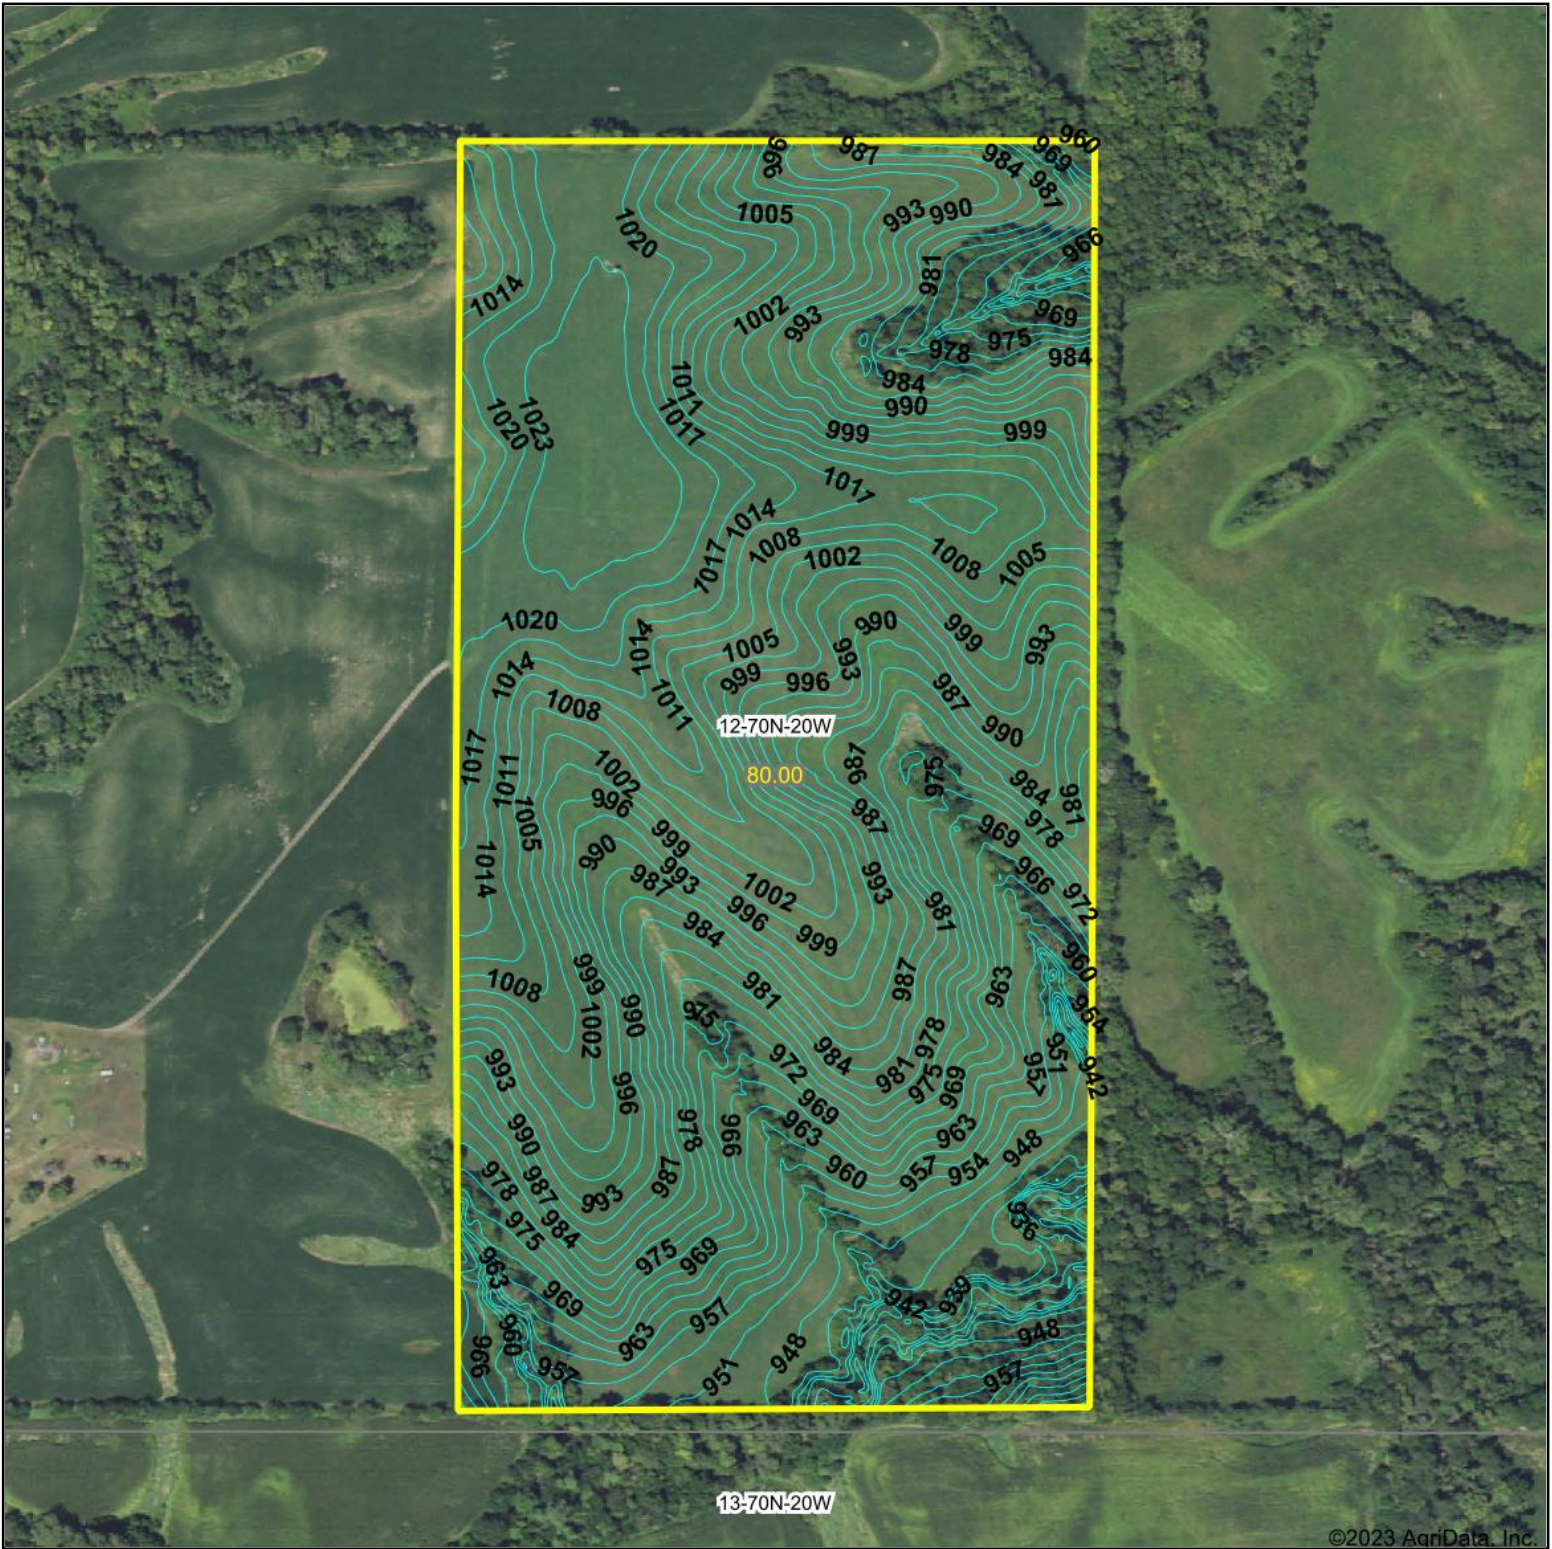

# Topography Contours

©2023 AgriData, Inc.

**Hawkeye Farm Mgmt & Real Estate**

**United Country Real Estate**  
 22 N Main, Albia IA Phone: 641-937-7756  
 Email: hawkeye@uciowa.com  
 On the web: www.uciowa.com  
 www.iowawhitetailfarms.com

Source: USGS 3 meter dem

Interval(ft): 3.0

Min: 929.0

Max: 1,025.3

Range: 96.3

Average: 988.9

Standard Deviation: 23.49 ft

0ft 459ft 918ft

2/28/2023

**12-70N-20W**  
**Wayne County**  
**Iowa**

Map Center: 40° 52' 23.62, -93° 6' 39.68

Maps Provided By:

© AgriData, Inc. 2021

www.AgriDataInc.com