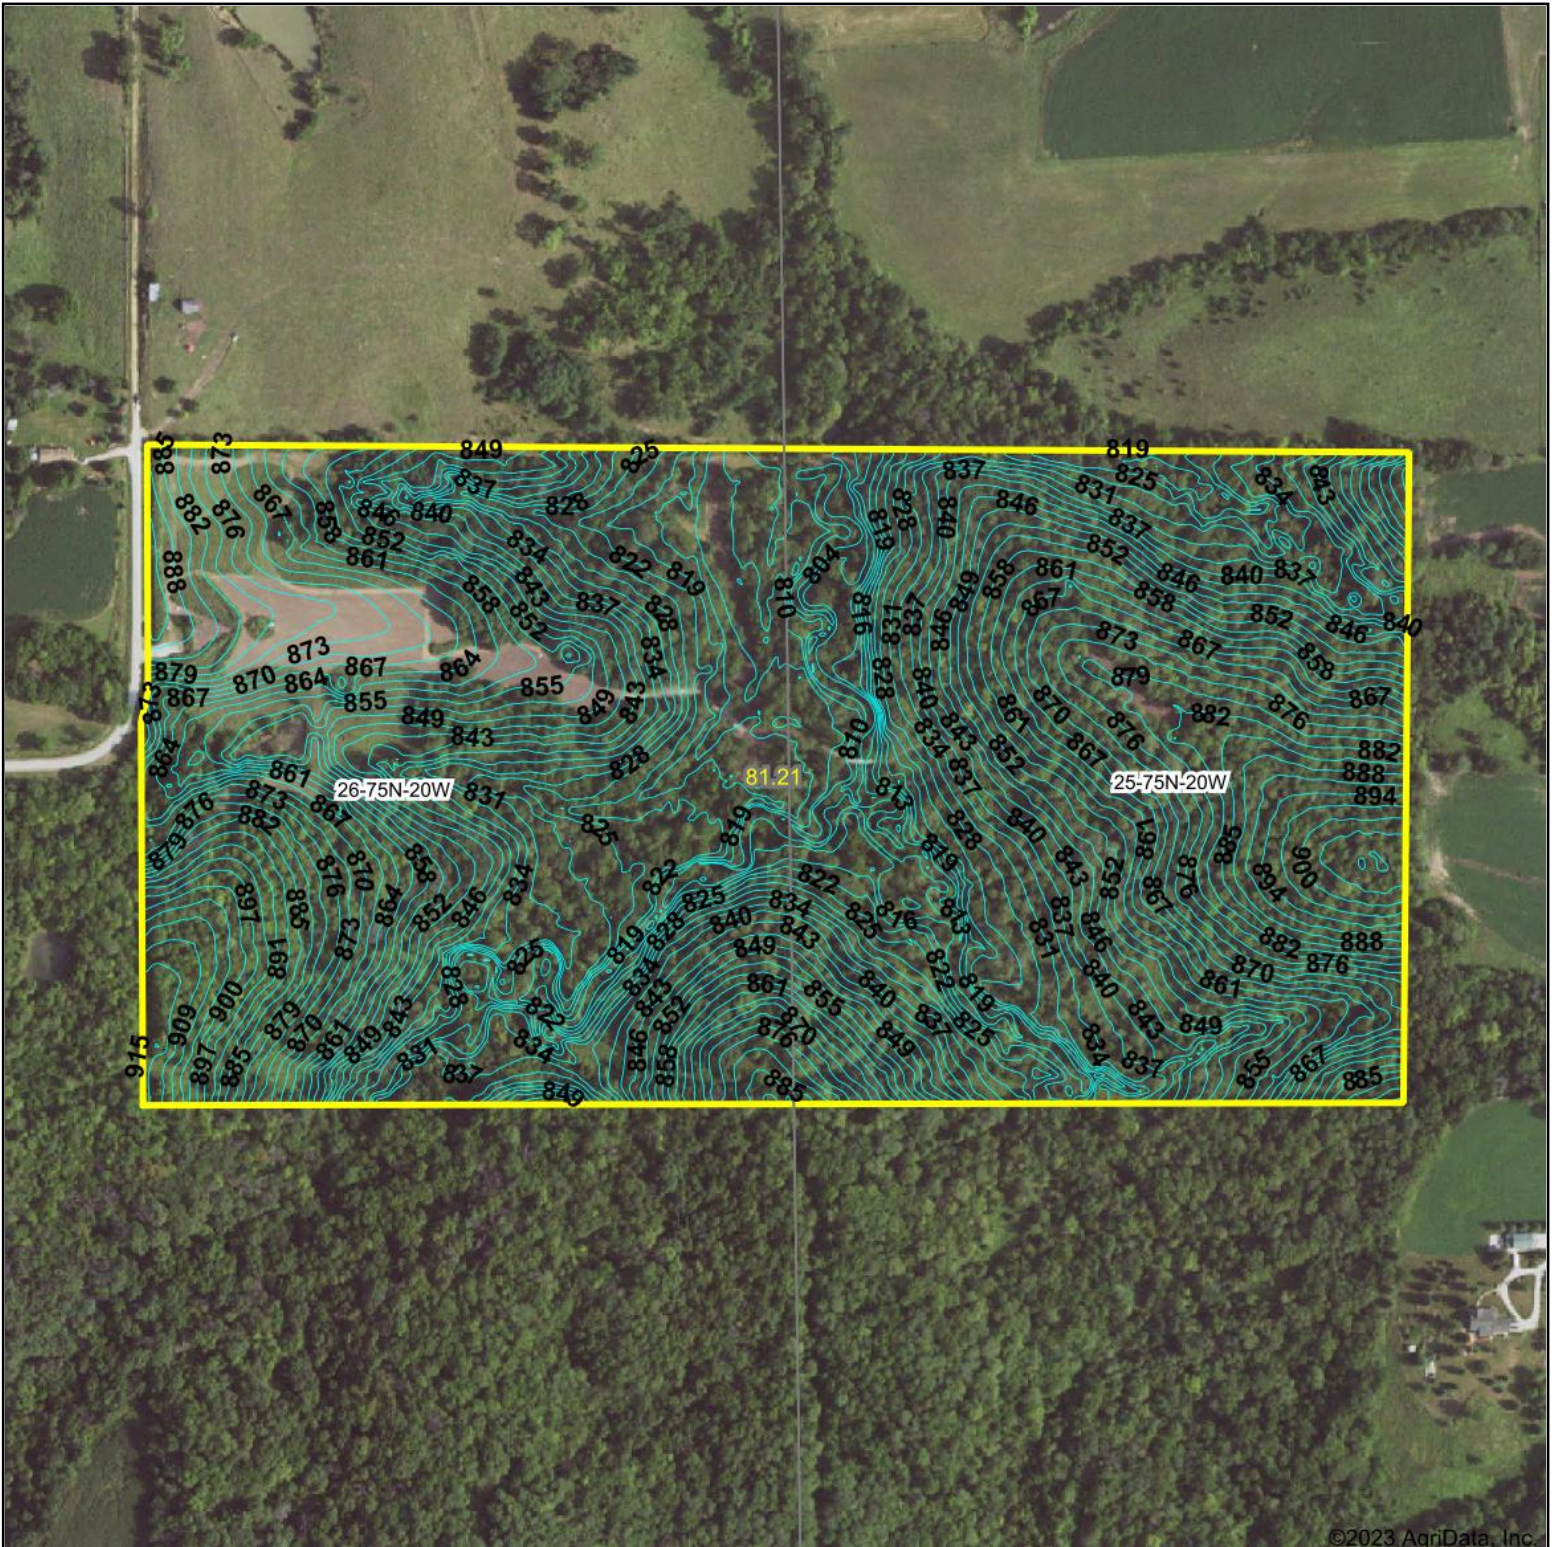

# Topography Contours

©2023 AgriData, Inc.

**Hawkeye Farm Mgmt & Real Estate**

**United Country Real Estate**  
 22 N Main, Albia IA Phone: 641-937-7796  
 Email: hawkeye@uciowa.com  
 Or the web: www.uciowa.com  
 www.iowawhitetailfarms.com

Source: USGS 3 meter dem

Interval(ft): 3.0

Min: 801.3

Max: 915.3

Range: 114.0

Average: 849.7

Standard Deviation: 25.16 ft

0ft 456ft 912ft

3/1/2023

**25-75N-20W**  
**Marion County**  
**Iowa**

Map Center: 41° 16' 4.22, -93° 7' 5.27

Maps Provided By:

© AgriData, Inc. 2023 www.AgriDataInc.com