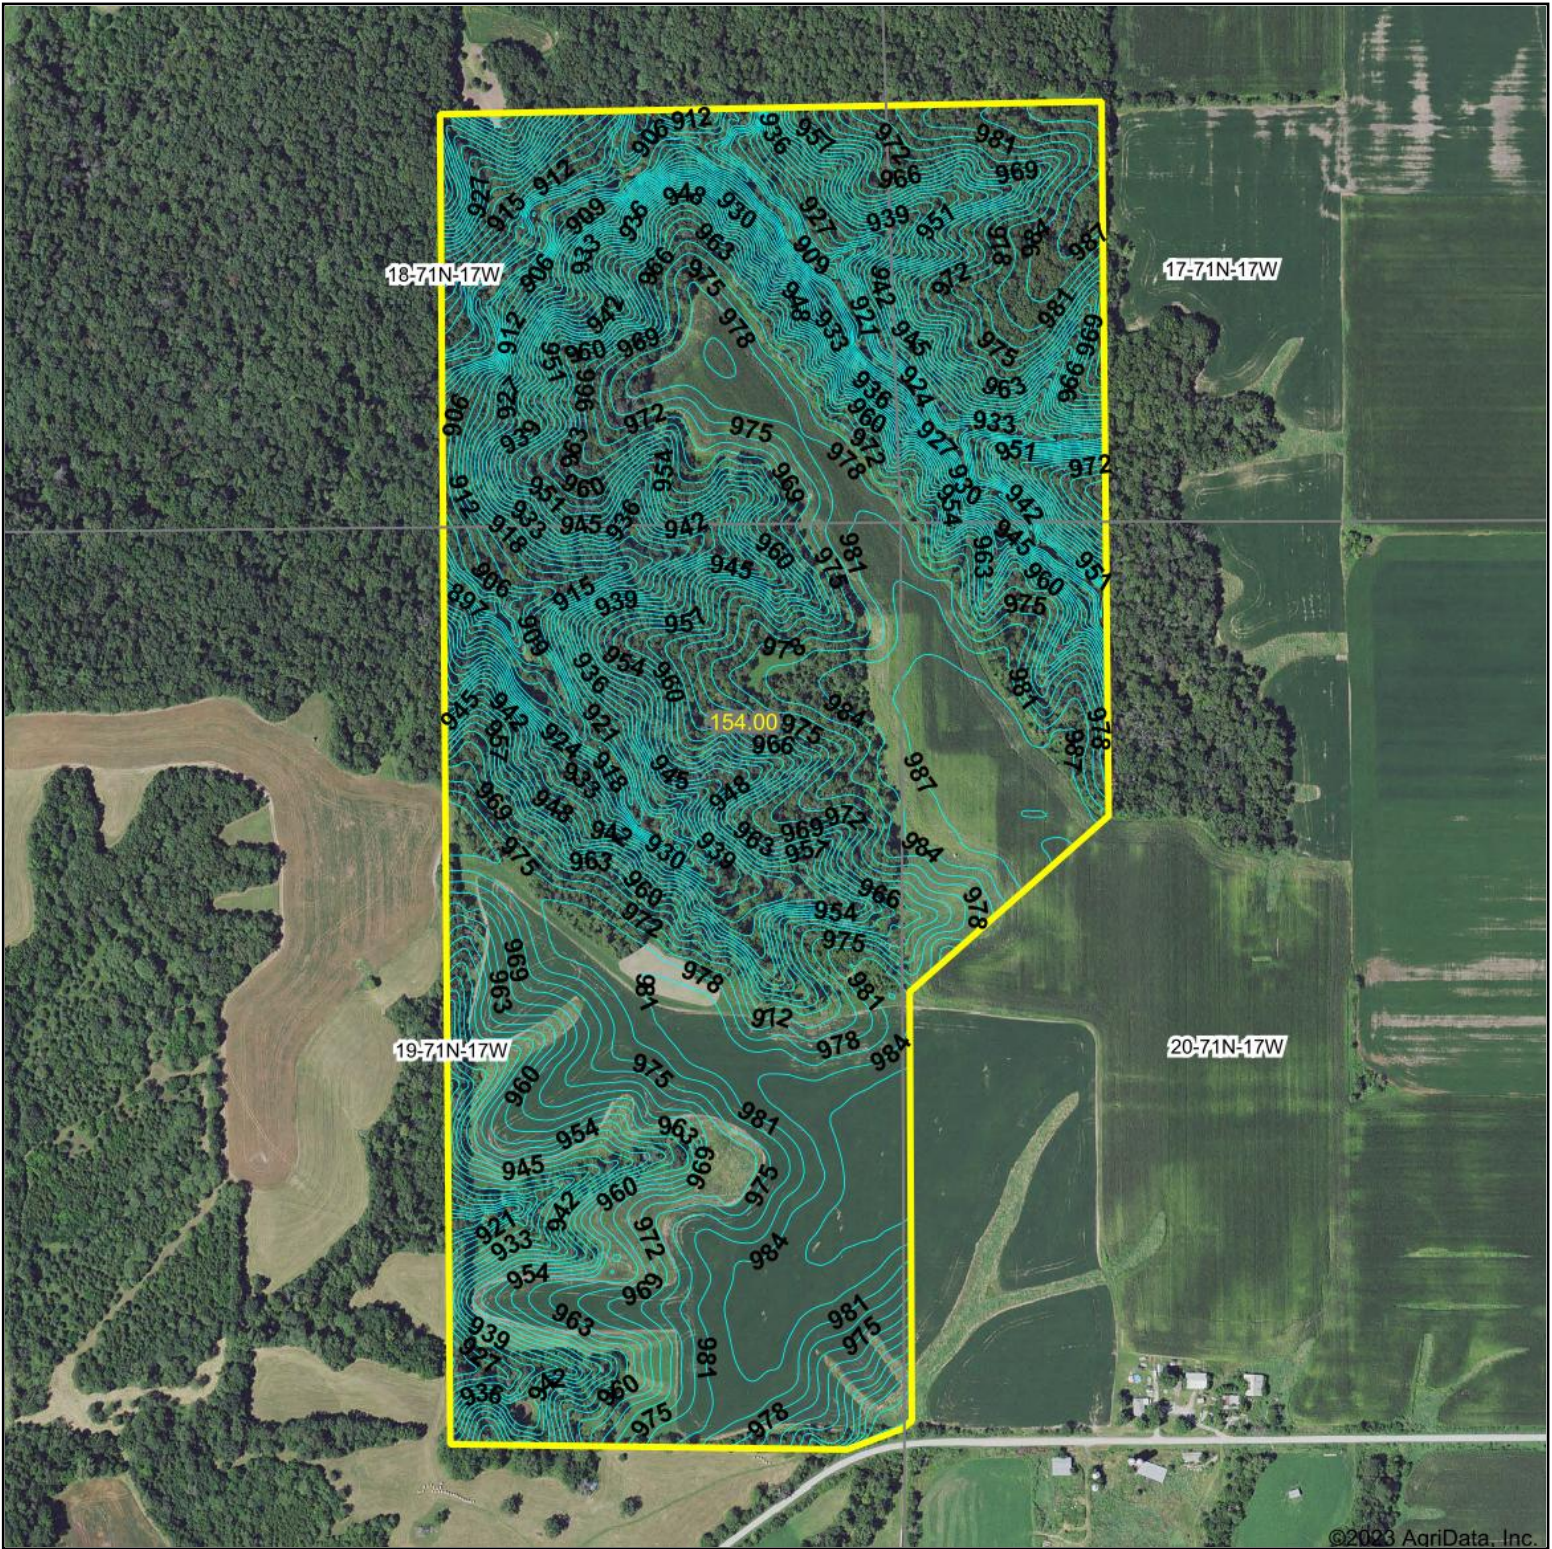

Topography Contours

©2023 AgriData, Inc.

Hawkeye Farm Mgmt & Real Estate

Source: USGS 3 meter dem

Interval(ft): 3.0

Min: 889.3

Max: 990.4

Range: 101.1

Average: 958.9

Standard Deviation: 23.72 ft

0ft 648ft 1296ft

3/13/2023

19-71N-17W
Monroe County
Iowa

Map Center: 40° 56' 21.9, -92° 51' 8

Maps Provided By:

© AgriData, Inc. 2023

www.AgriDataInc.com