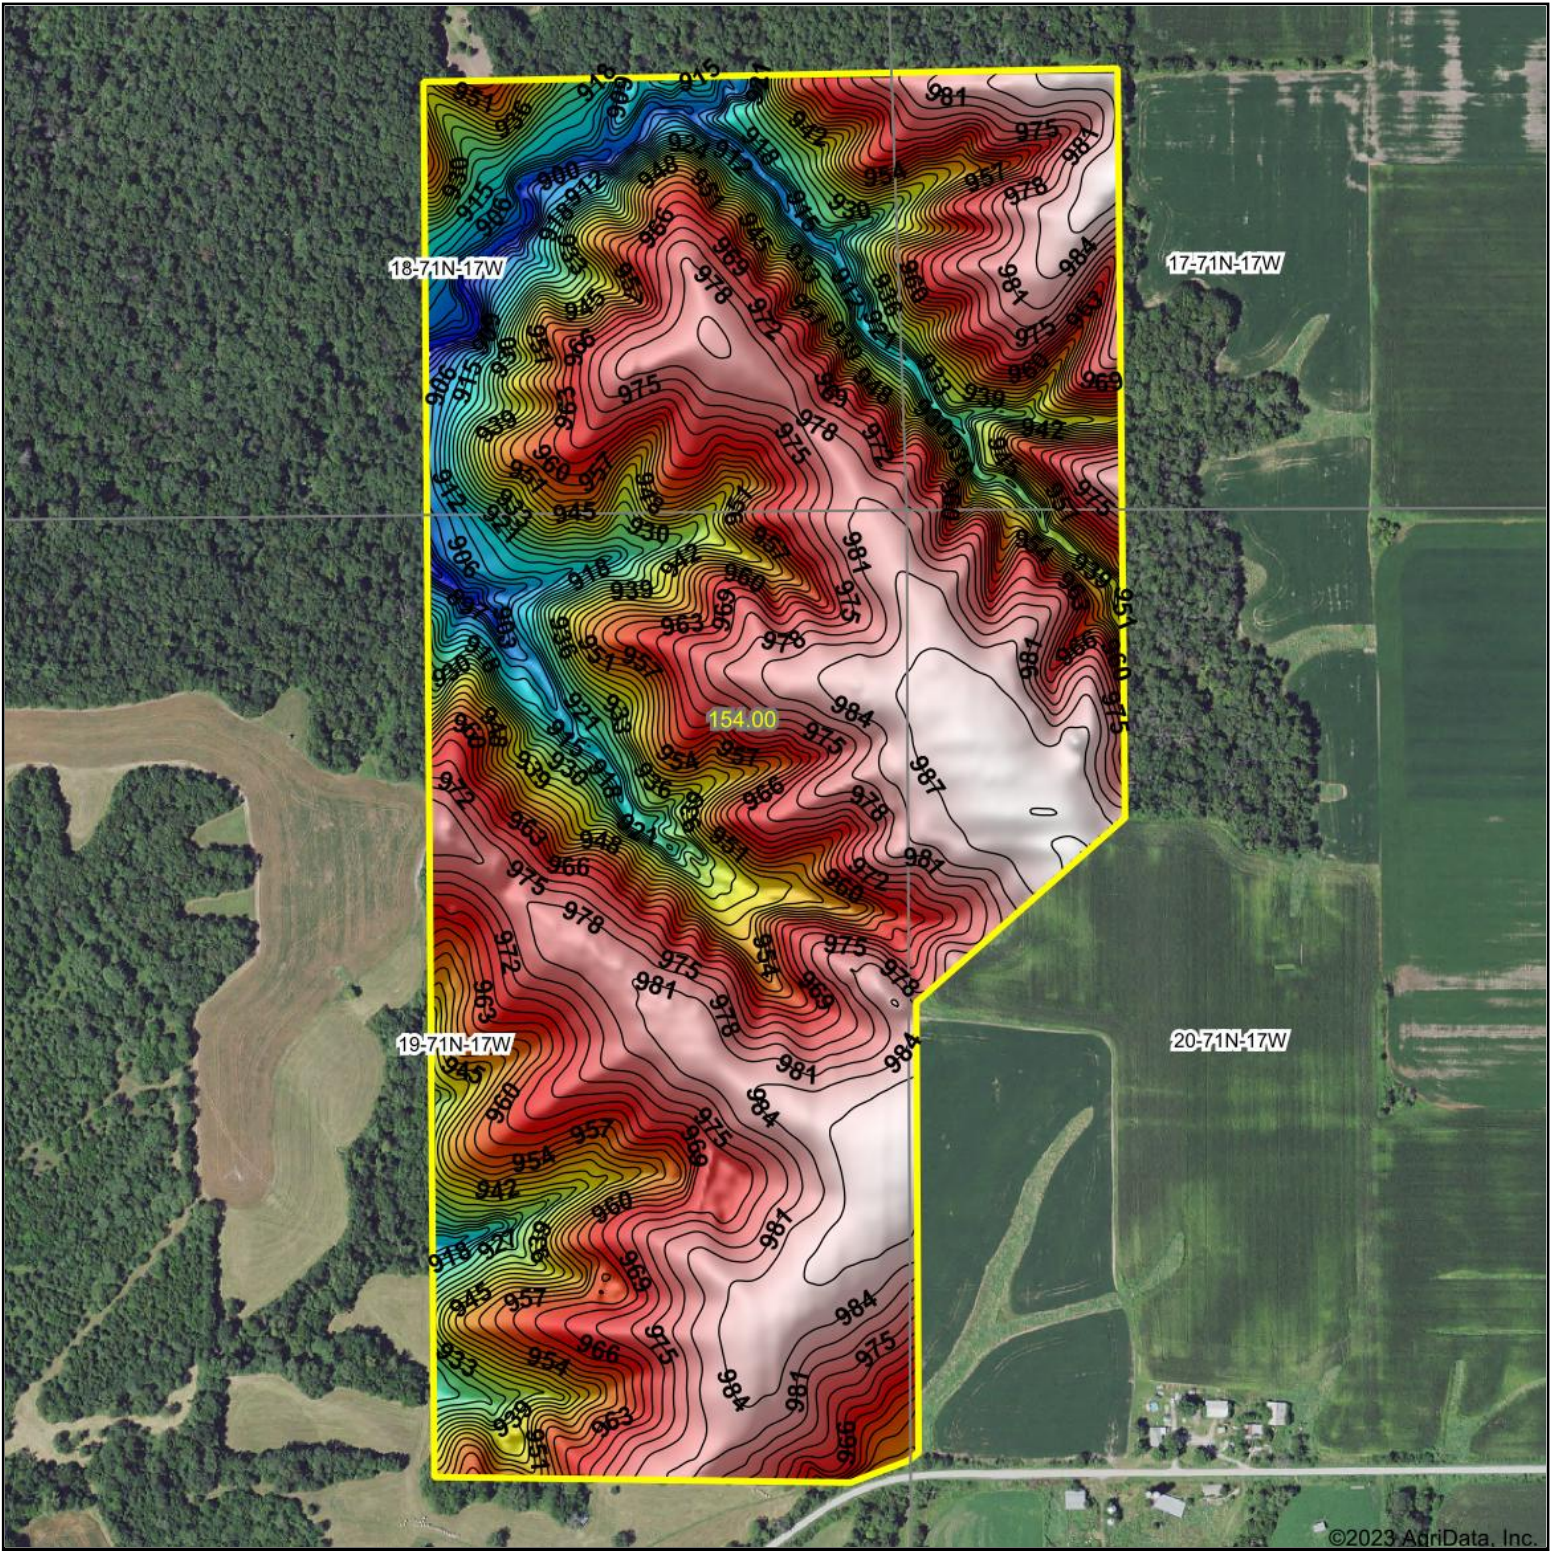

Topography Hillshade

©2023 AgriData, Inc.

Source: USGS 3 meter dem

Interval(ft): 3

Min: 889.3

Max: 990.4

Range: 101.1

Average: 958.9

Standard Deviation: 23.72 ft

3/13/2023

19-71N-17W
Monroe County
Iowa

map center: 40° 56' 21.9, -92° 51' 8

Hawkeye Farm Mgmt & Real Estate

Maps Provided By:

© AgriData, Inc. 2023

www.AgriDataInc.com