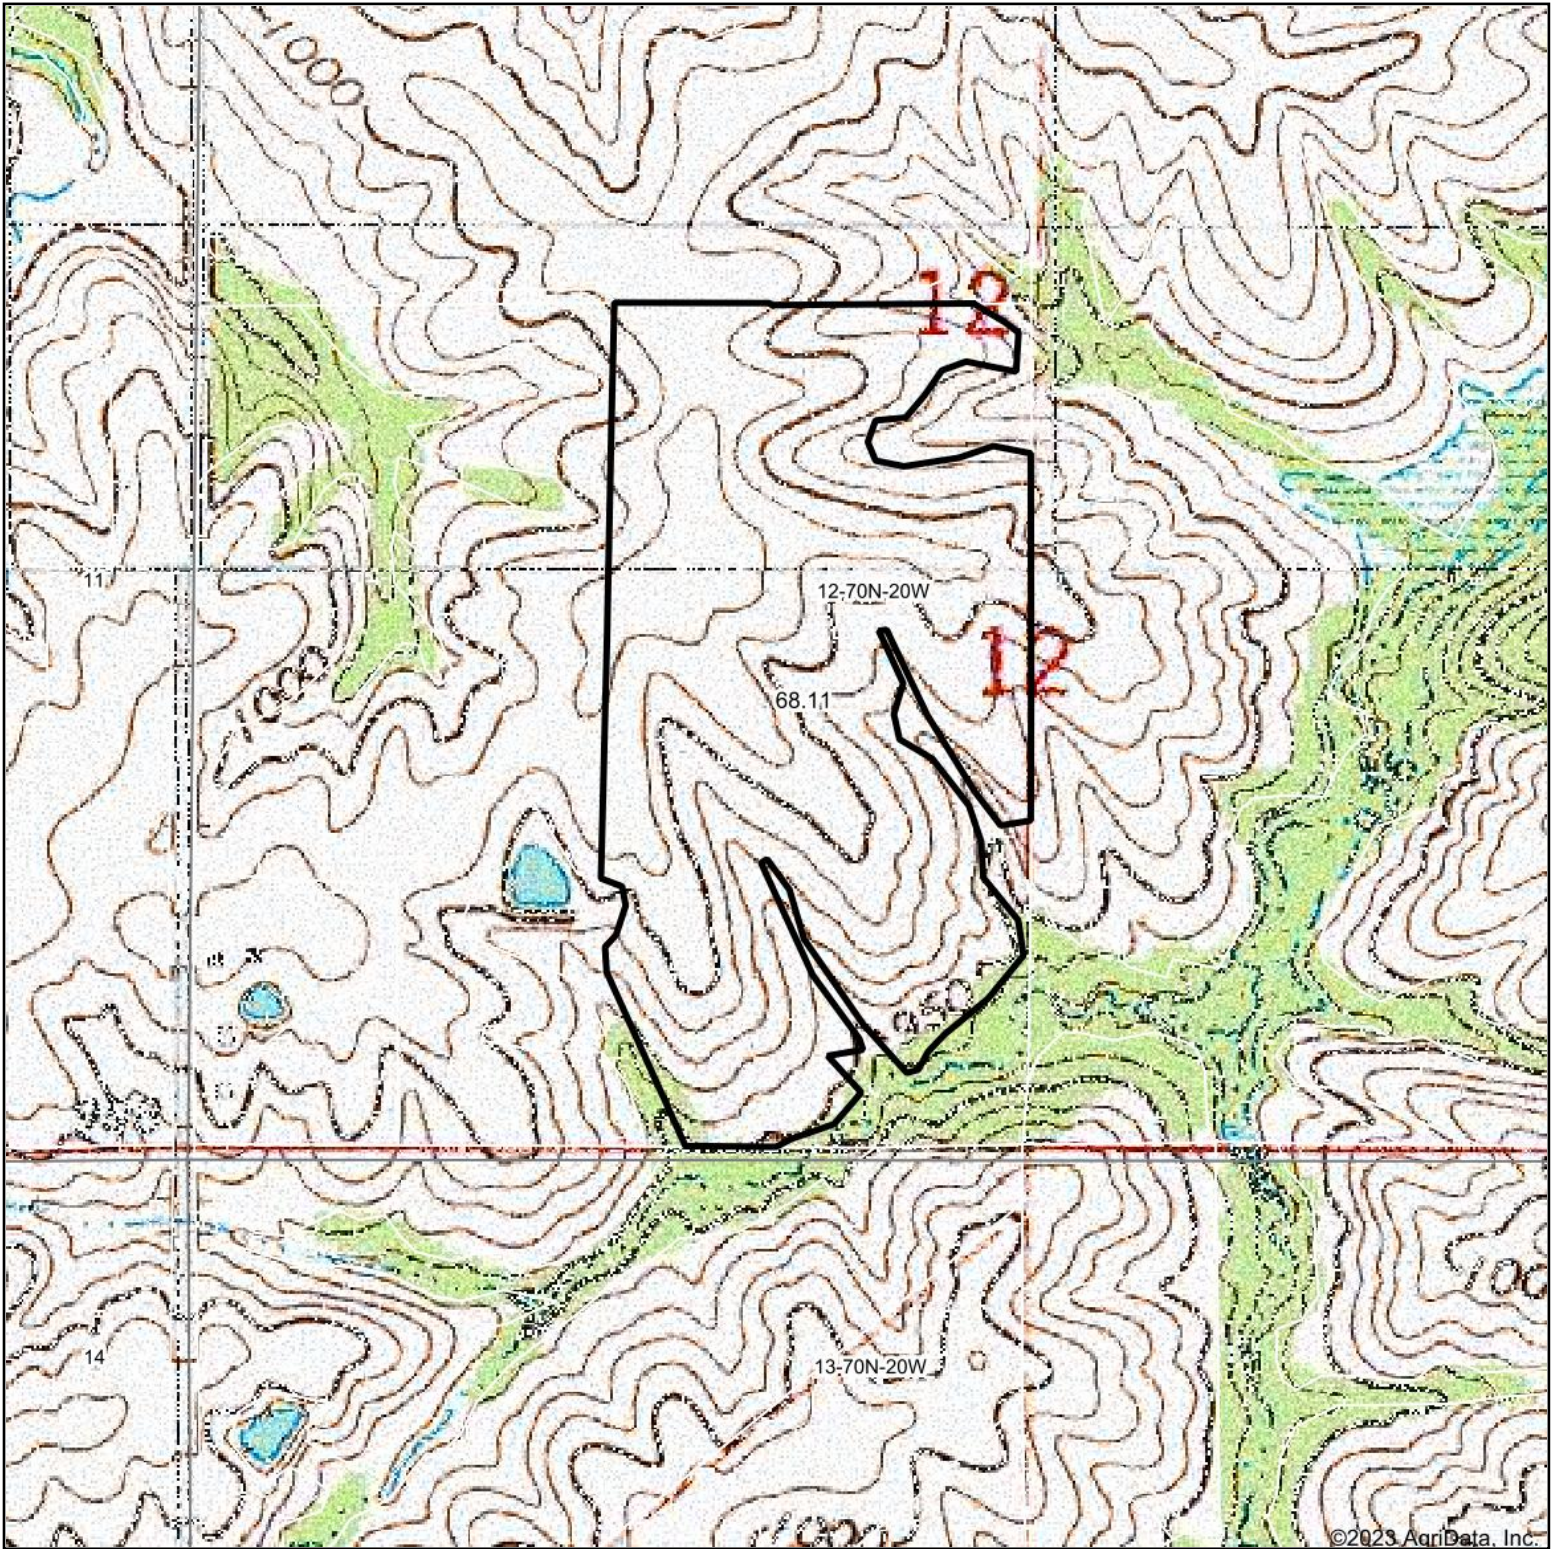

Topography Map

©2023 AgriData, Inc.

Hawkeye Farm Mgmt & Real Estate

map center: 40° 52' 23.57, -93° 6' 36.5

0ft 691ft 1382ft

12-70N-20W
Wayne County
Iowa

2/28/2023

Maps Provided By:

© AgriData, Inc. 2021 www.AgriDataInc.com