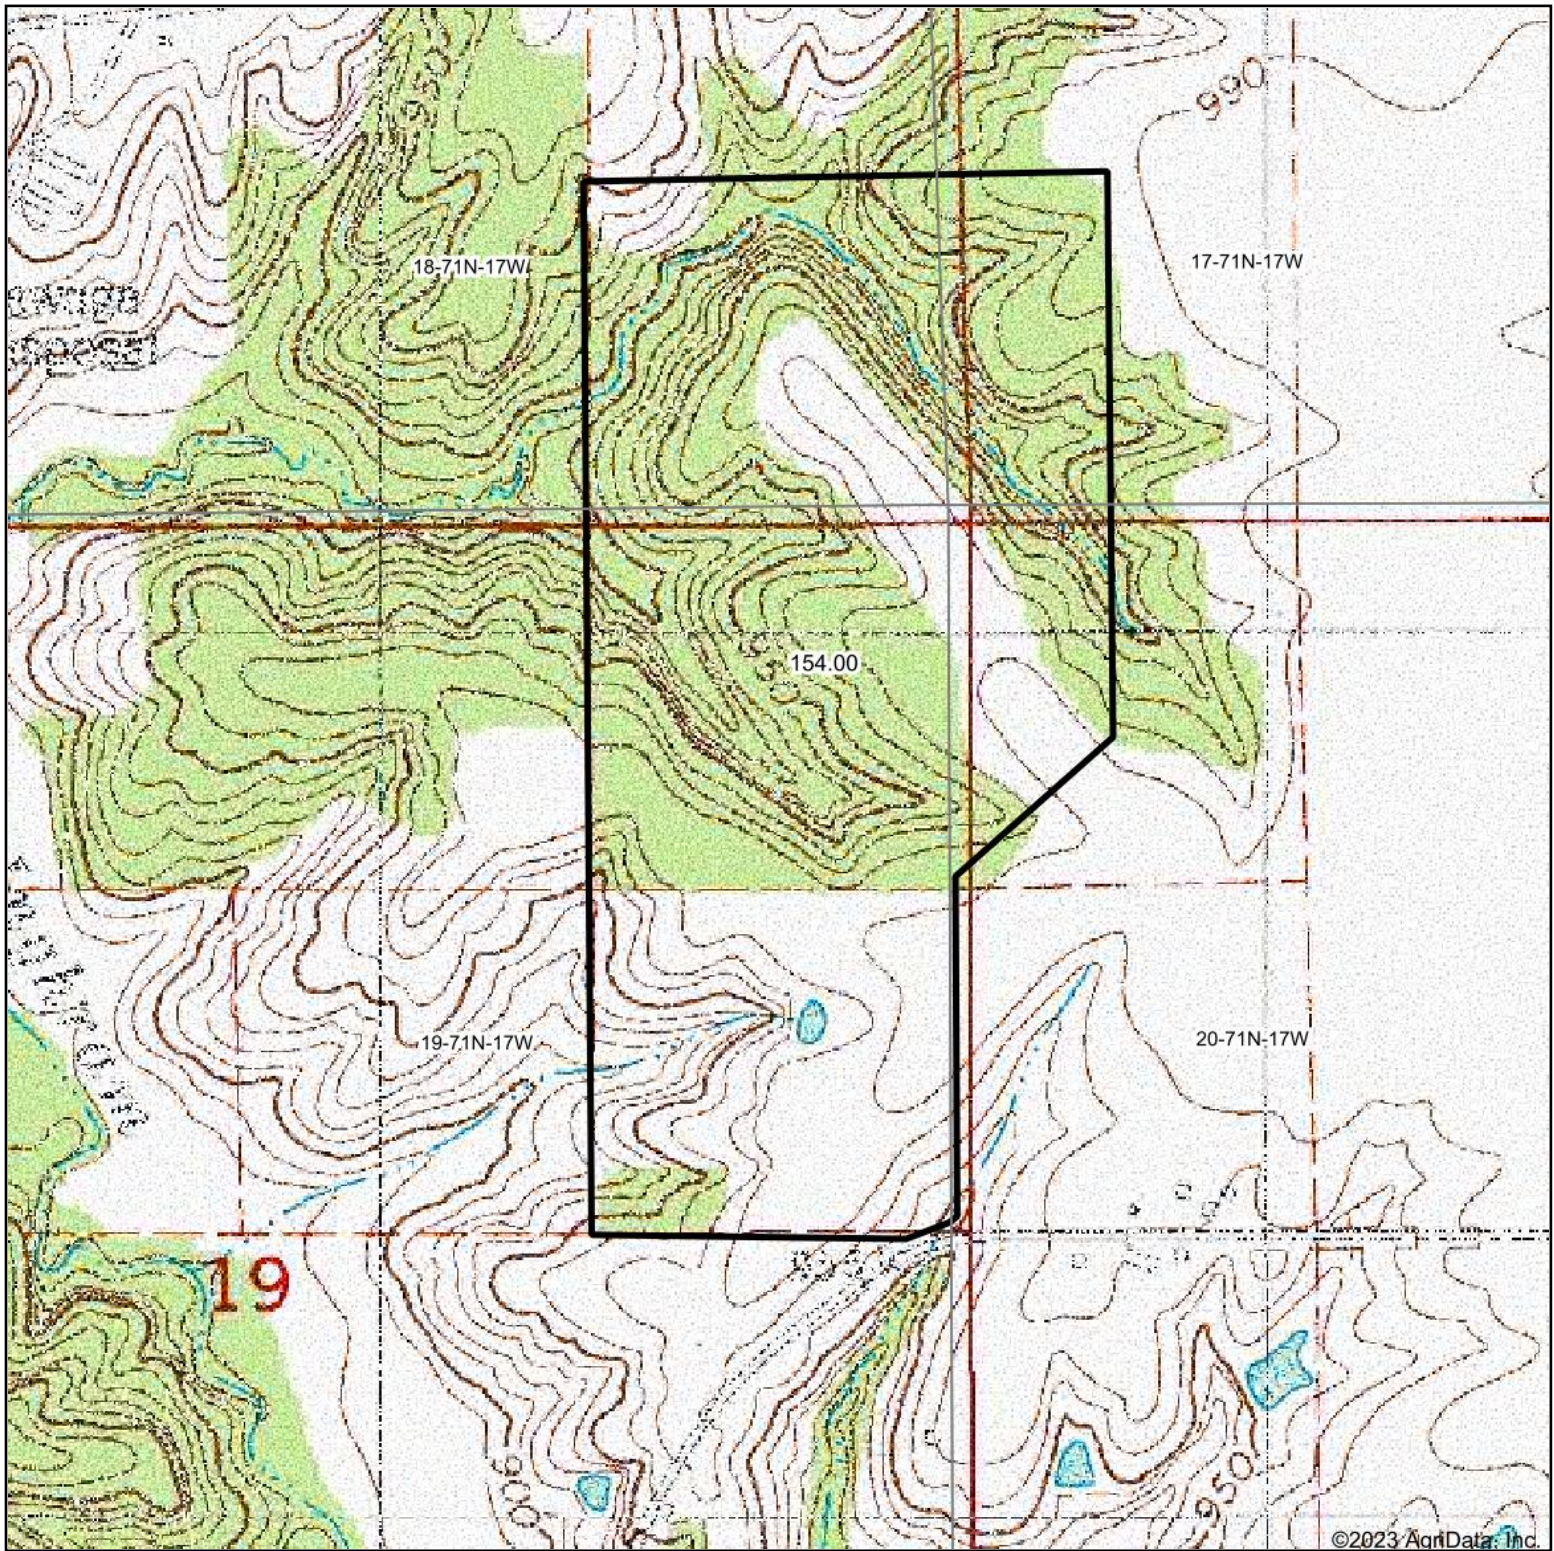

Topography Map

©2023 AgriData, Inc.

Hawkeye Farm Mgmt & Real Estate

map center: 40° 56' 21.9, -92° 51' 8

19-71N-17W
Monroe County
Iowa

3/13/2023

Maps Provided By:

© AgriData, Inc. 2023 www.AgrIDataInc.com