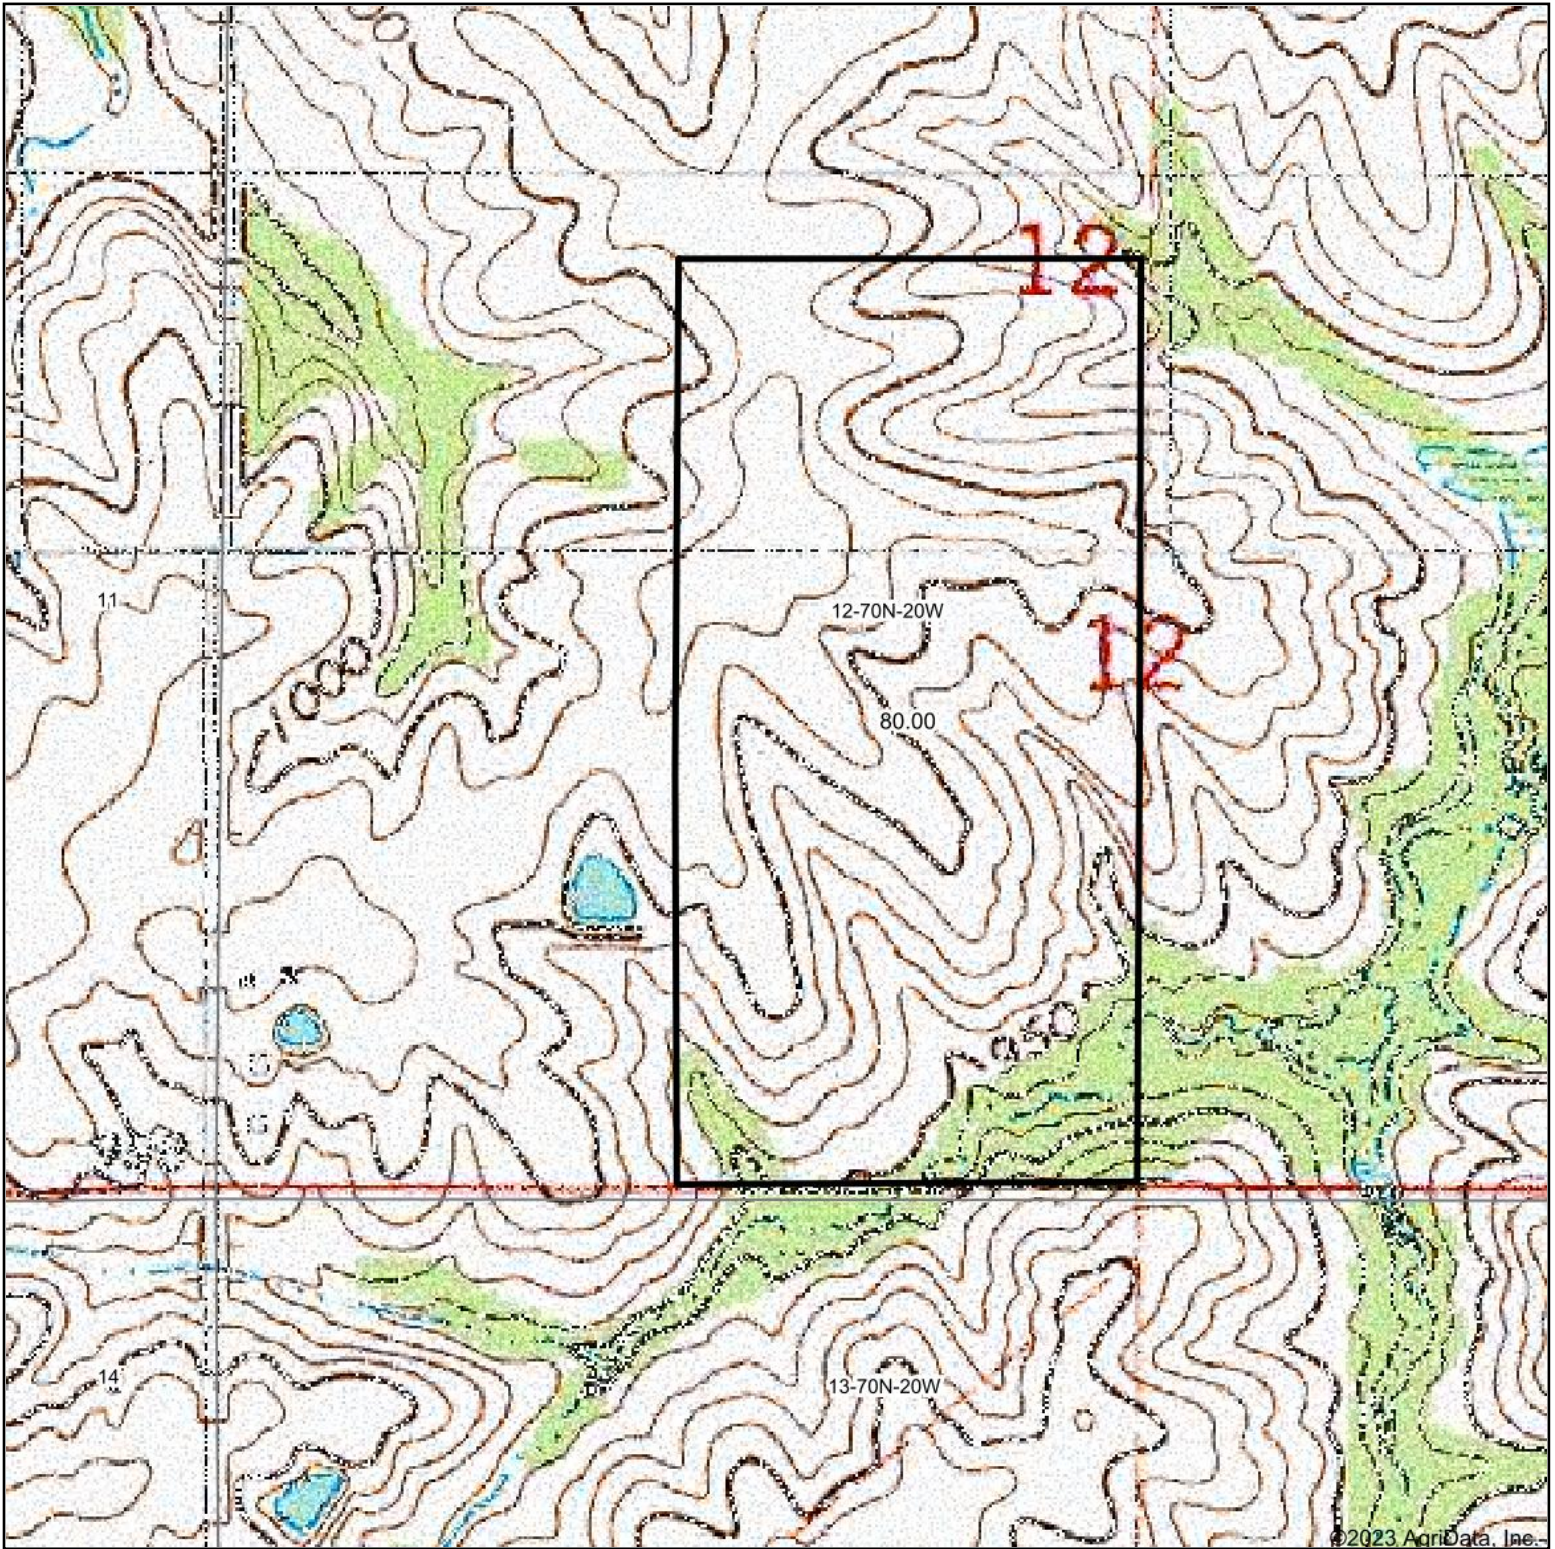

Topography Map

Hawkeye Farm Mgmt & Real Estate

map center: 40° 52' 23.62, -93° 6' 39.68

0ft 630ft 1259ft

12-70N-20W
Wayne County
Iowa

2/28/2023

Maps Provided By:

© AgriData, Inc. 2021 www.AgriDataInc.com