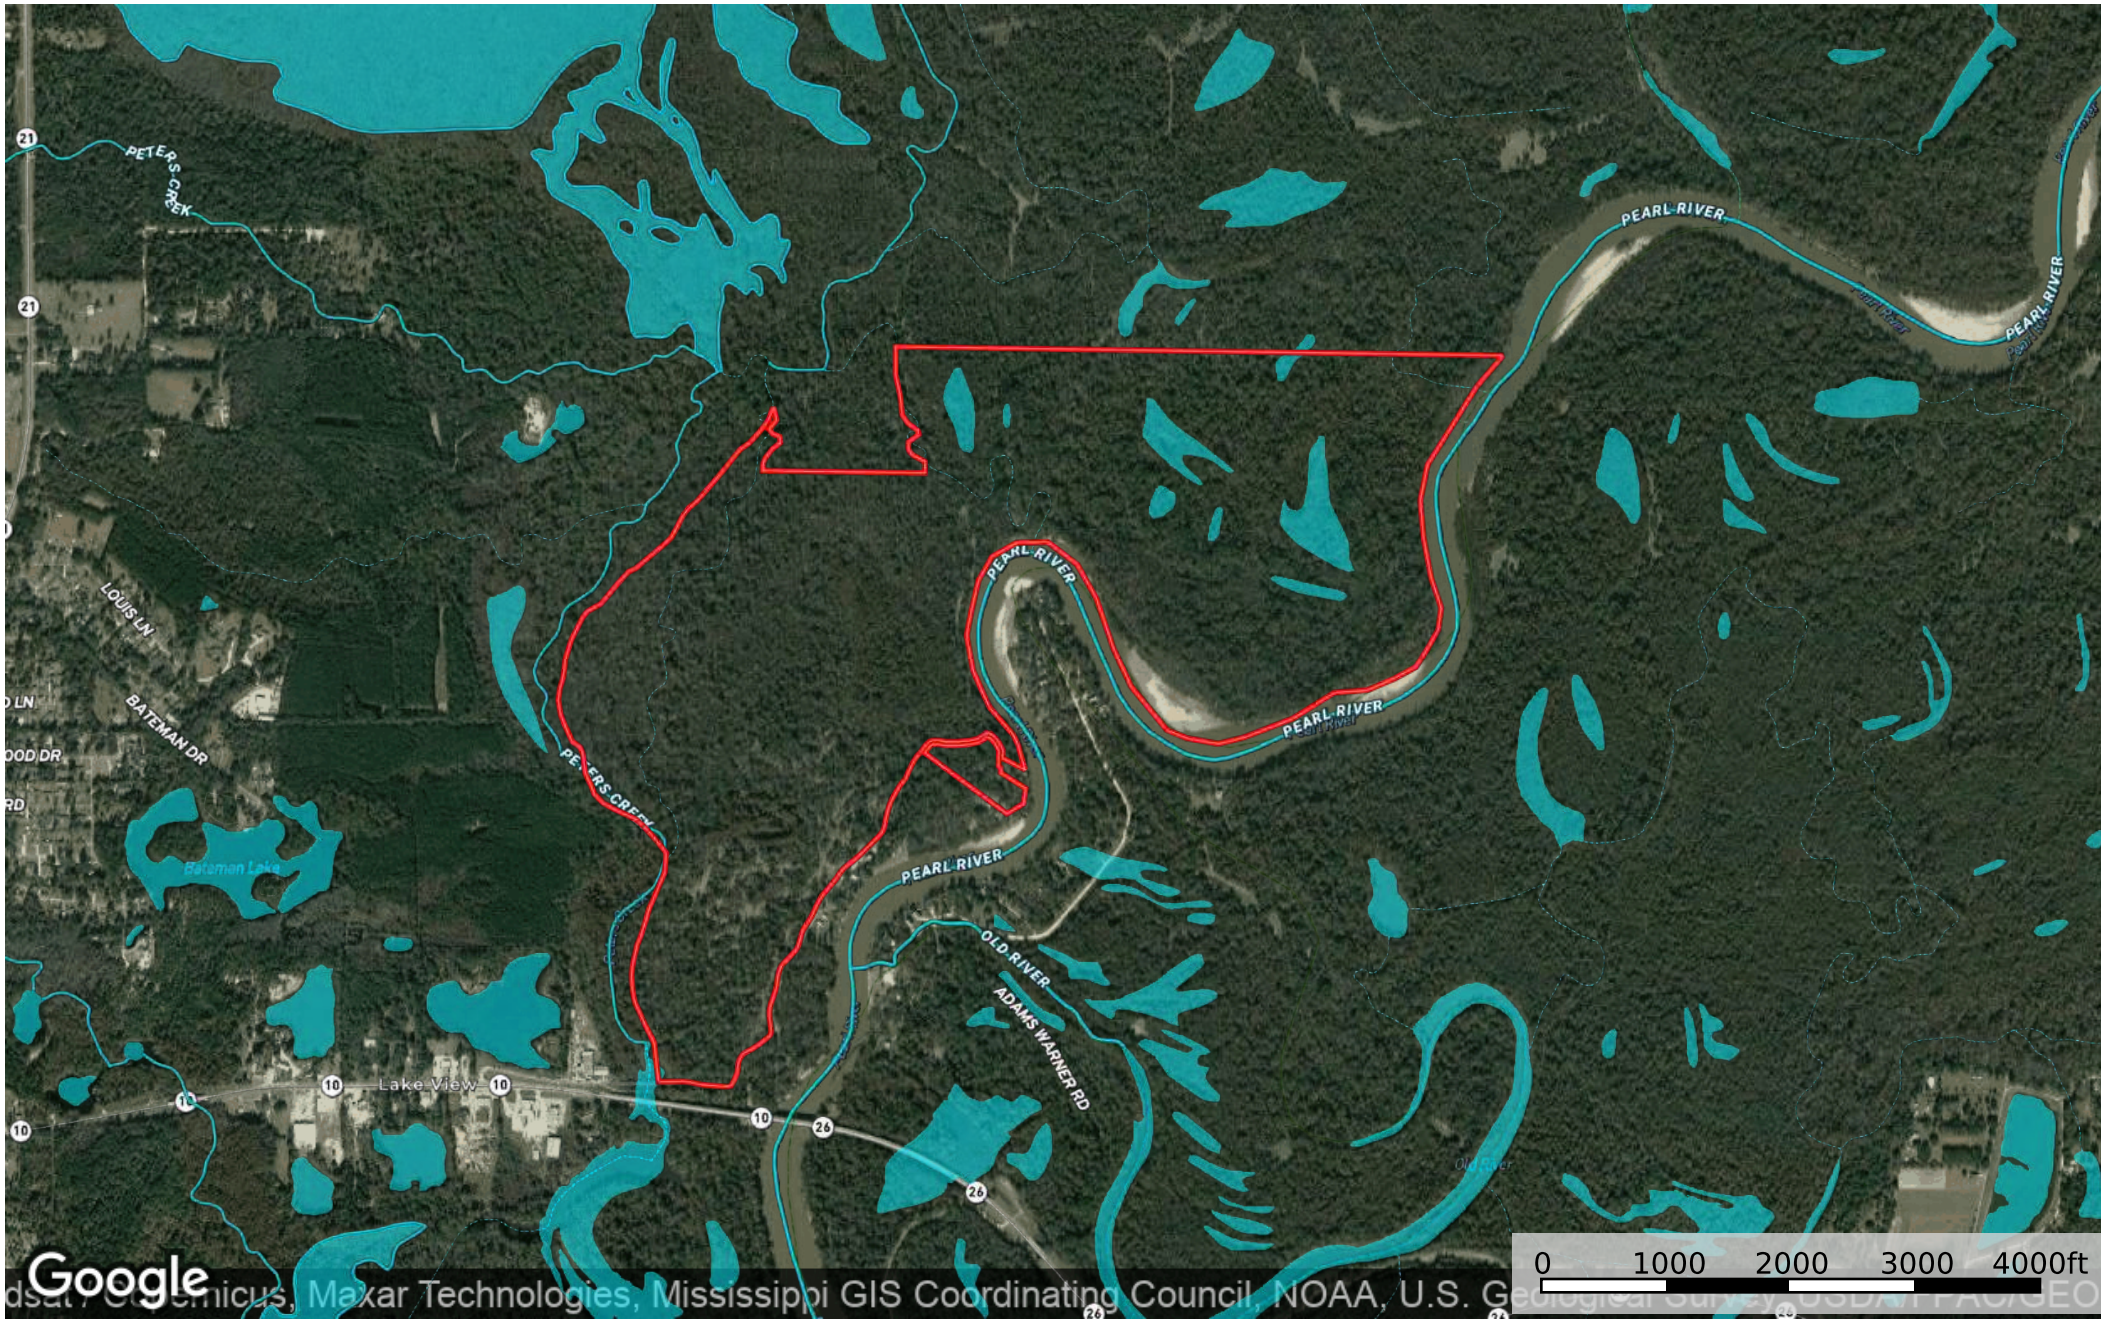

sp 487 ac Bogalusa

Washington Parish, Louisiana, 893 AC +/-

Google Imagery ©2023 CNES / Airbus, Maxar Technologies, Mississippi GIS Coordinating Council, U.S. Geological Survey, USDA/FPAC/GEO

Boundary

Google

Map data © OpenStreetMap contributors, Maxar Technologies, Mississippi GIS Coordinating Council, NOAA, U.S. Geological Survey, Esri, DeLorme, NAVTEQ, GEBCO

- Boundary
- Stream, Intermittent
- River/Creek
- Water Body

Boundary