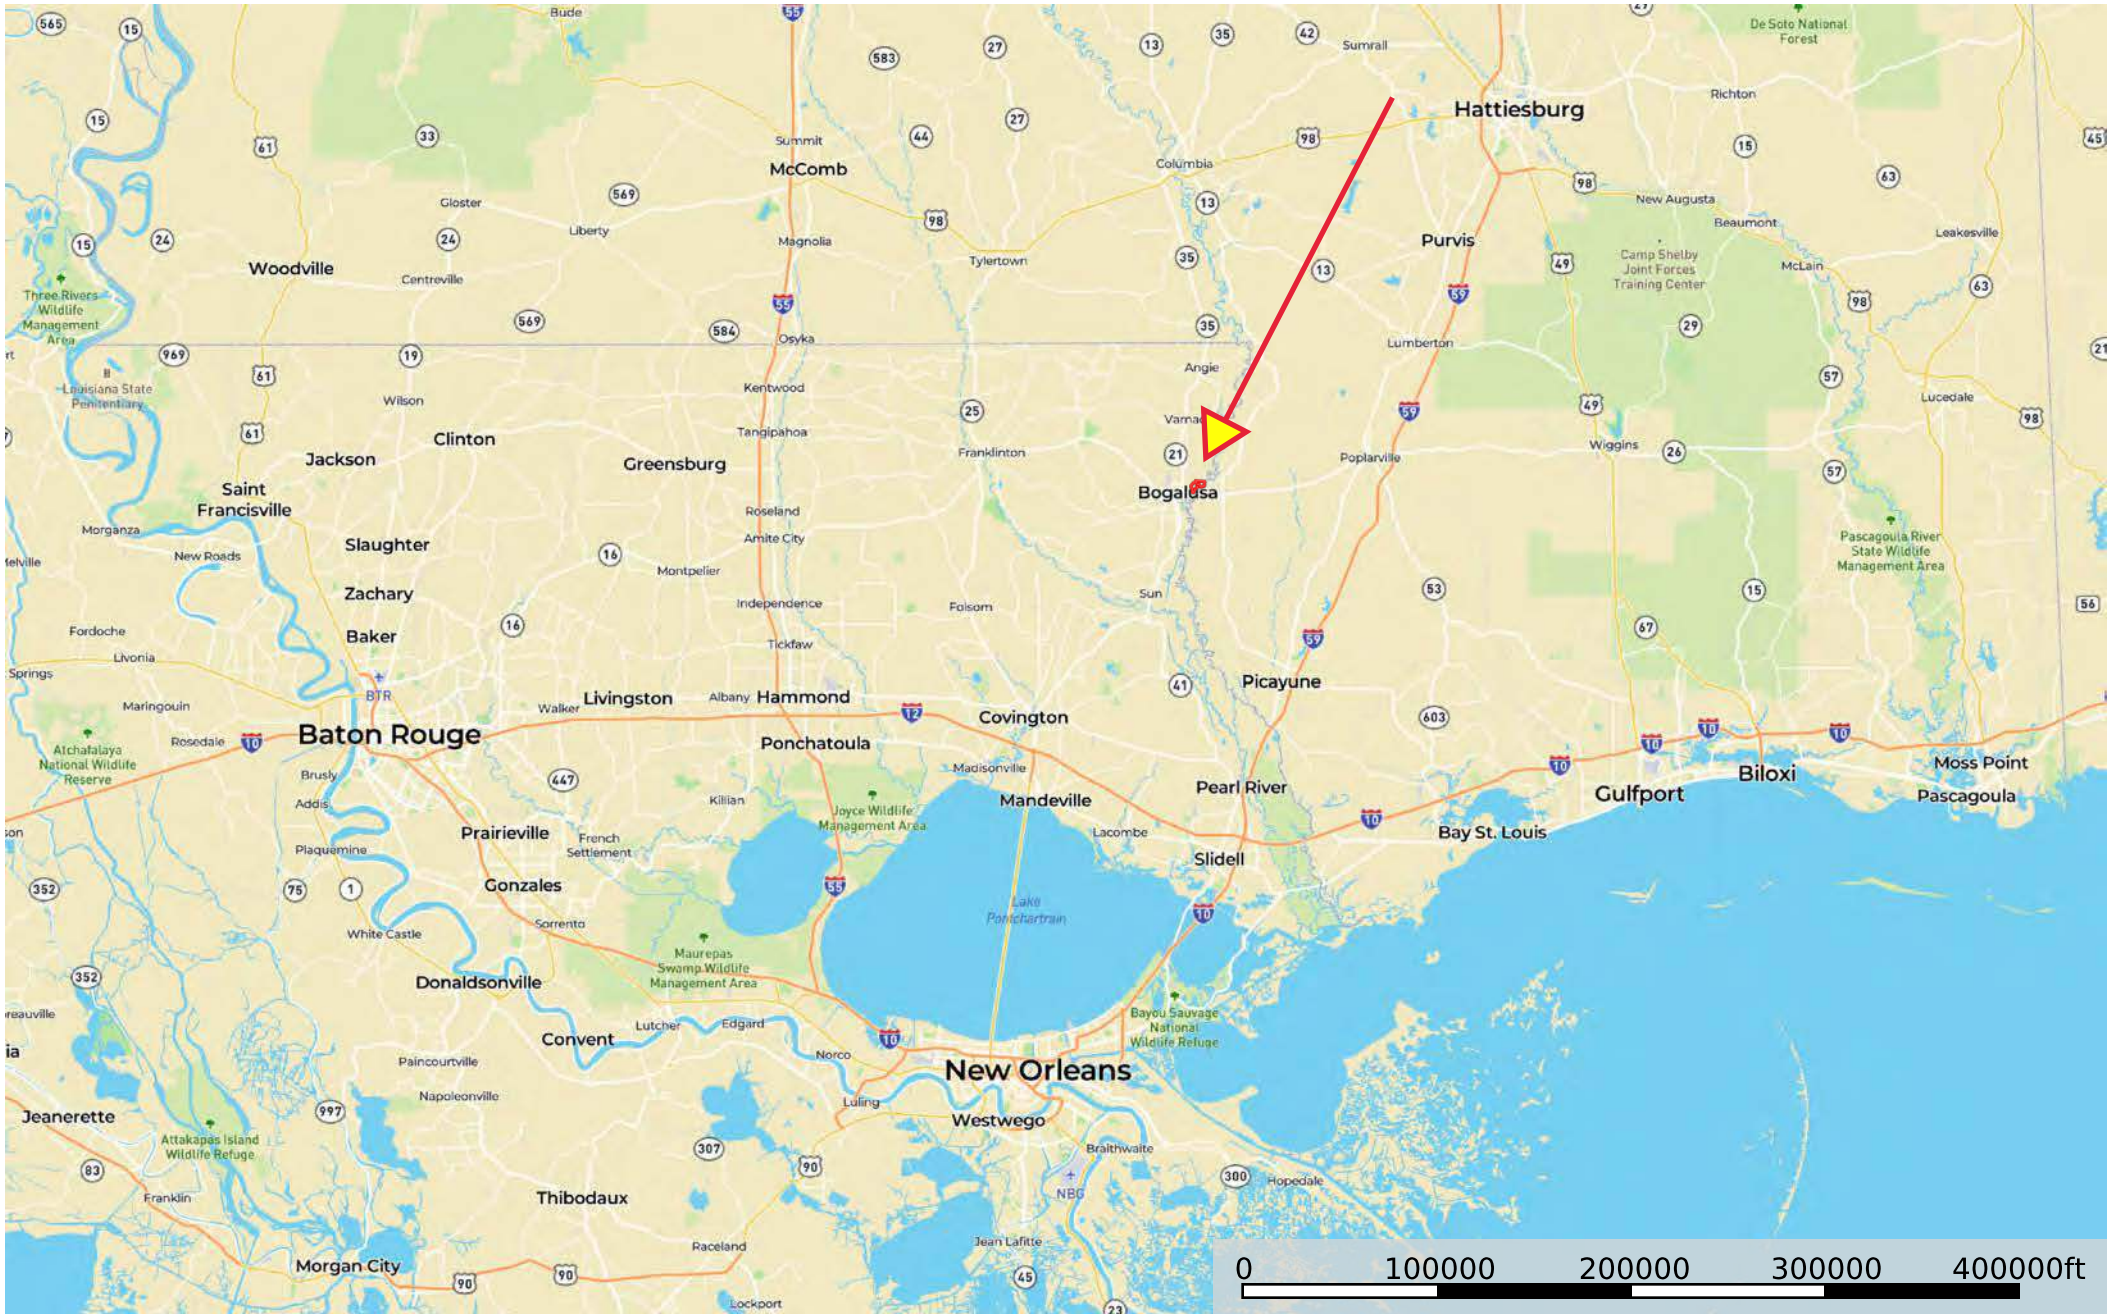

sp 487 ac Bogalusa

Washington Parish, Louisiana, 893 AC +/-

Google Imagery ©2023 CNES / Airbus, Maxar Technologies, Mississippi GIS Coordinating Council, U.S. Geological Survey, USDA/FPAC/GEO

Boundary

Google

Map data © OpenStreetMap contributors, Maxar Technologies, Mississippi GIS Coordinating Council, NOAA, U.S. Geological Survey, Esri, DeLorme, NAVTEQ, GEBCO

- Boundary
- Stream, Intermittent
- River/Creek
- Water Body

Boundary