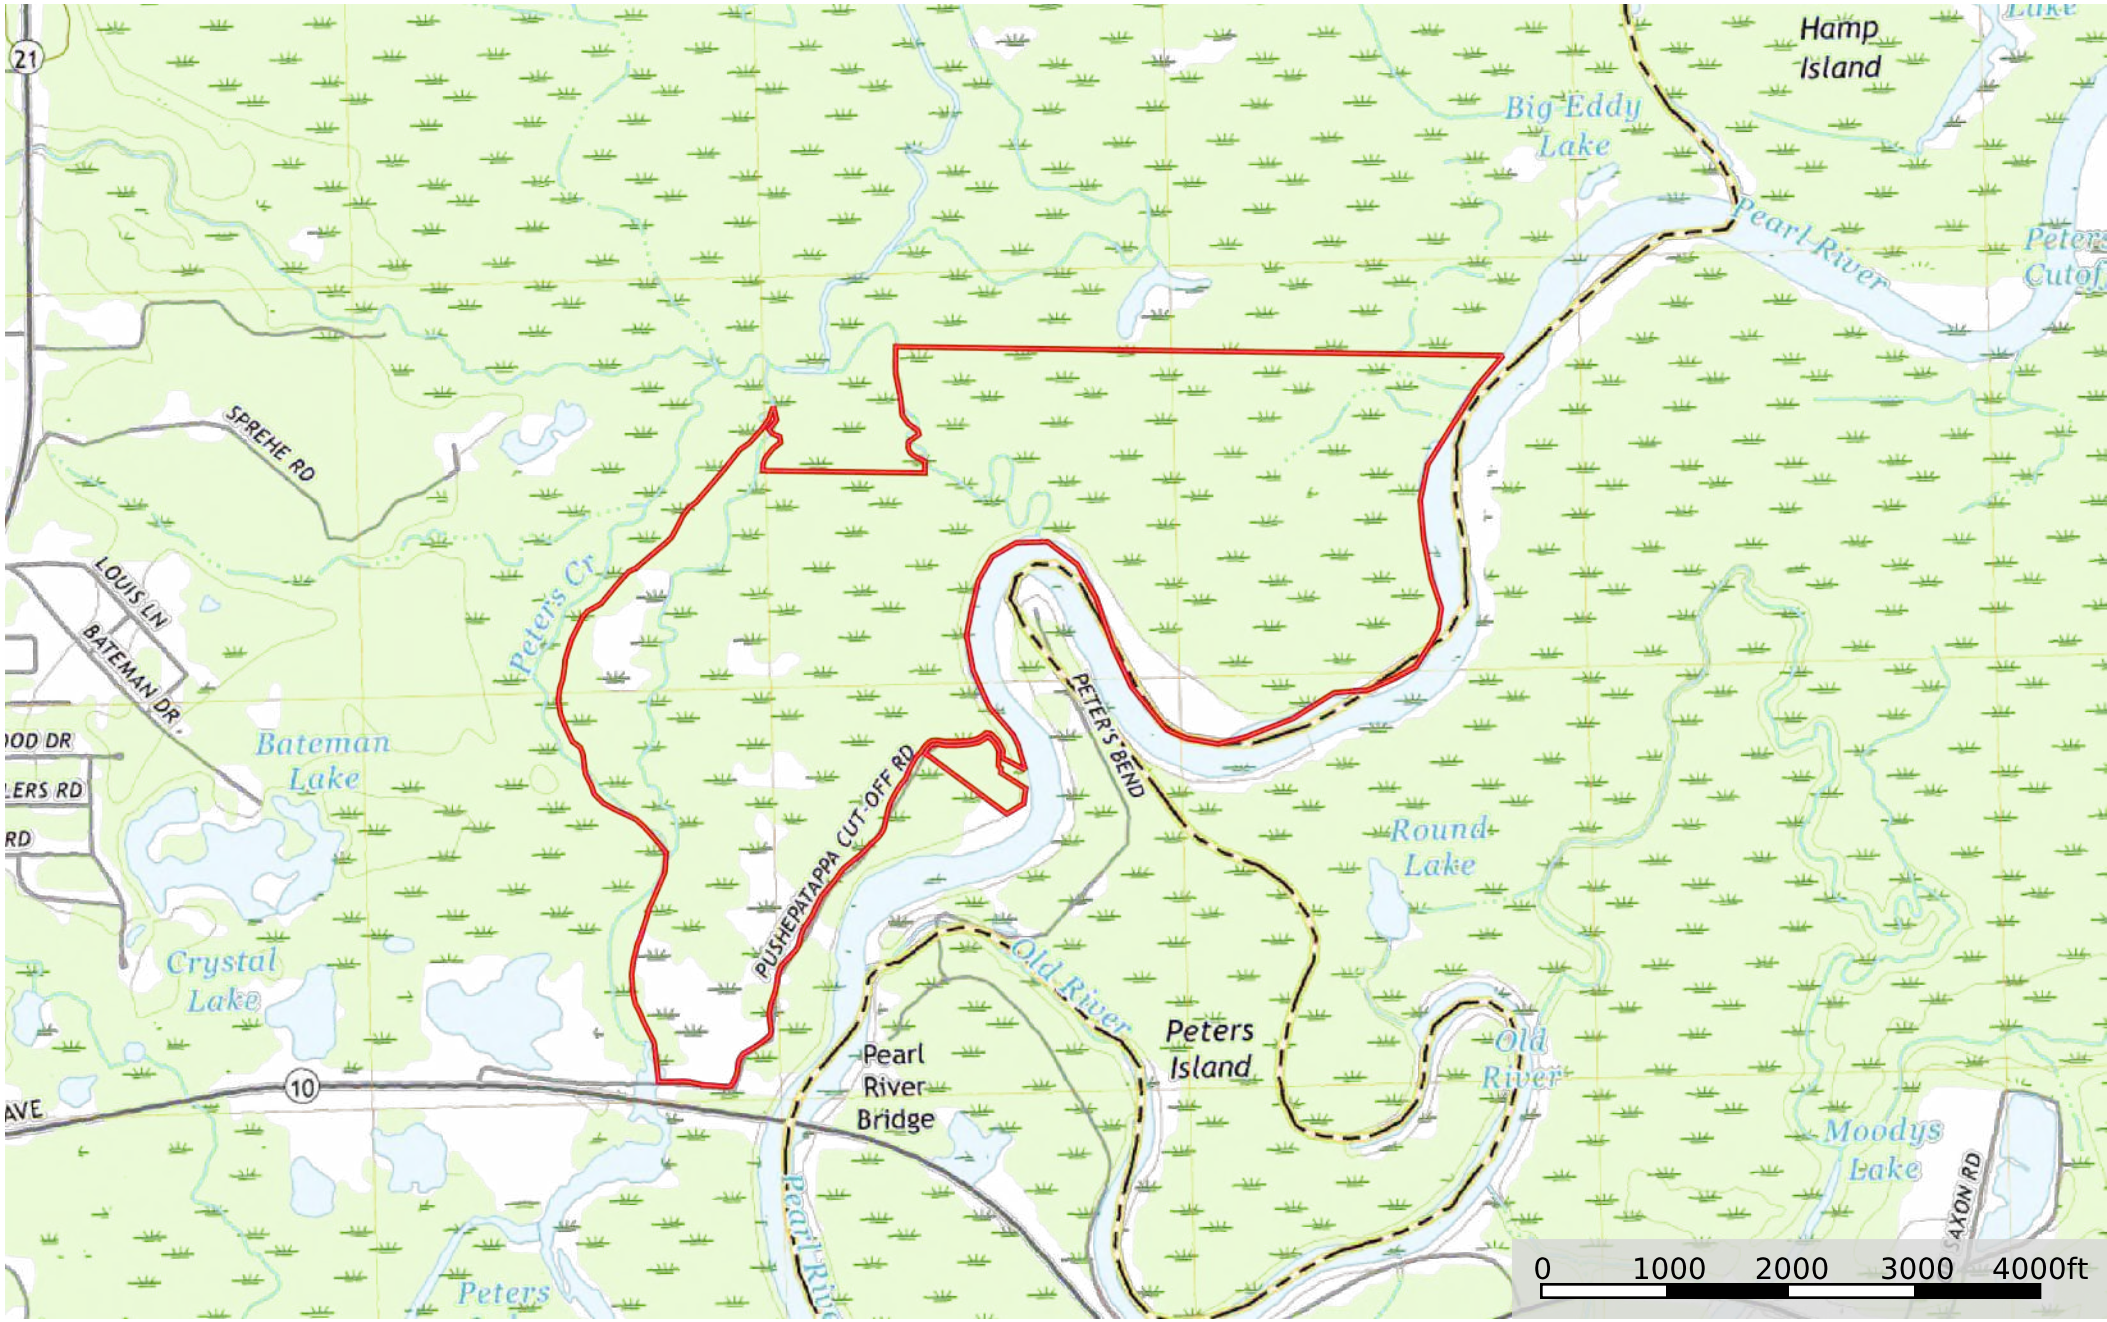

sp 487 ac Bogalusa

Washington Parish, Louisiana, 893 AC +/-

Google Imagery ©2023 CNES / Airbus, Maxar Technologies, Mississippi GIS Coordinating Council, U.S. Geological Survey, USDA/FPAC/GEO

Boundary

Google

Map data © OpenStreetMap contributors, Maxar Technologies, Mississippi GIS Coordinating Council, NOAA, U.S. Geological Survey, Esri, DeLorme, NAVTEQ, GEBCO

- Boundary
- Stream, Intermittent
- River/Creek
- Water Body

Boundary