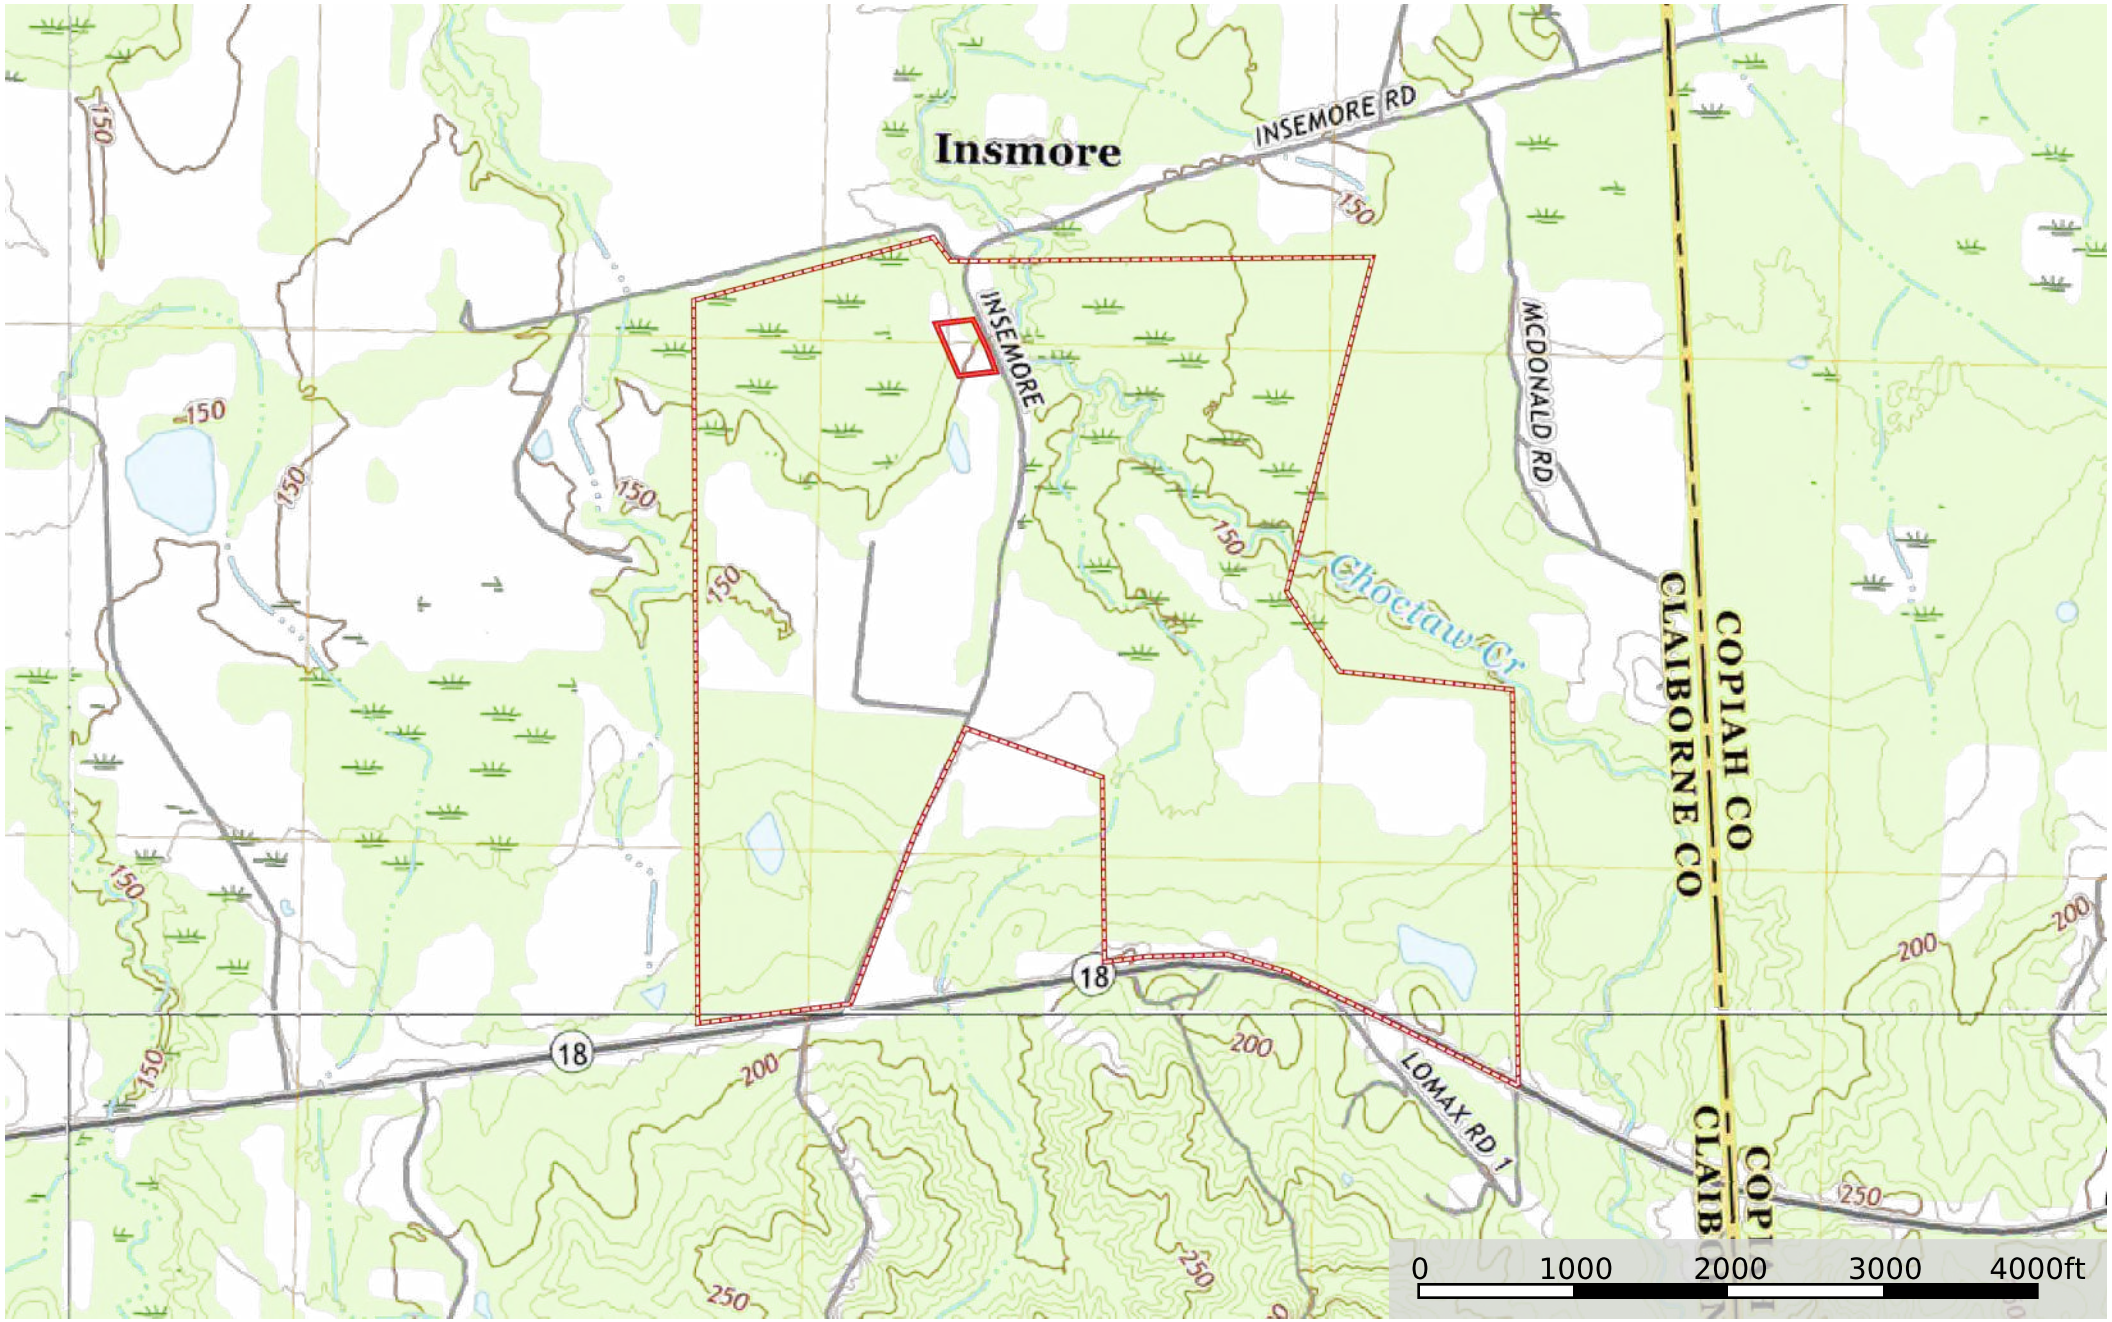

# sp claiborne 455ac

Claiborne County, Mississippi, 455 AC +/-

Boundary Boundary

Boundary Boundary

Google

Imagery ©2023 CNES / Airbus, Landsat / Copernicus, Maxar Technologies, GeoEye, Aero

- Boundary
- Boundary
- Stream, Intermittent
- River/Creek
- Water Body

Boundary Boundary