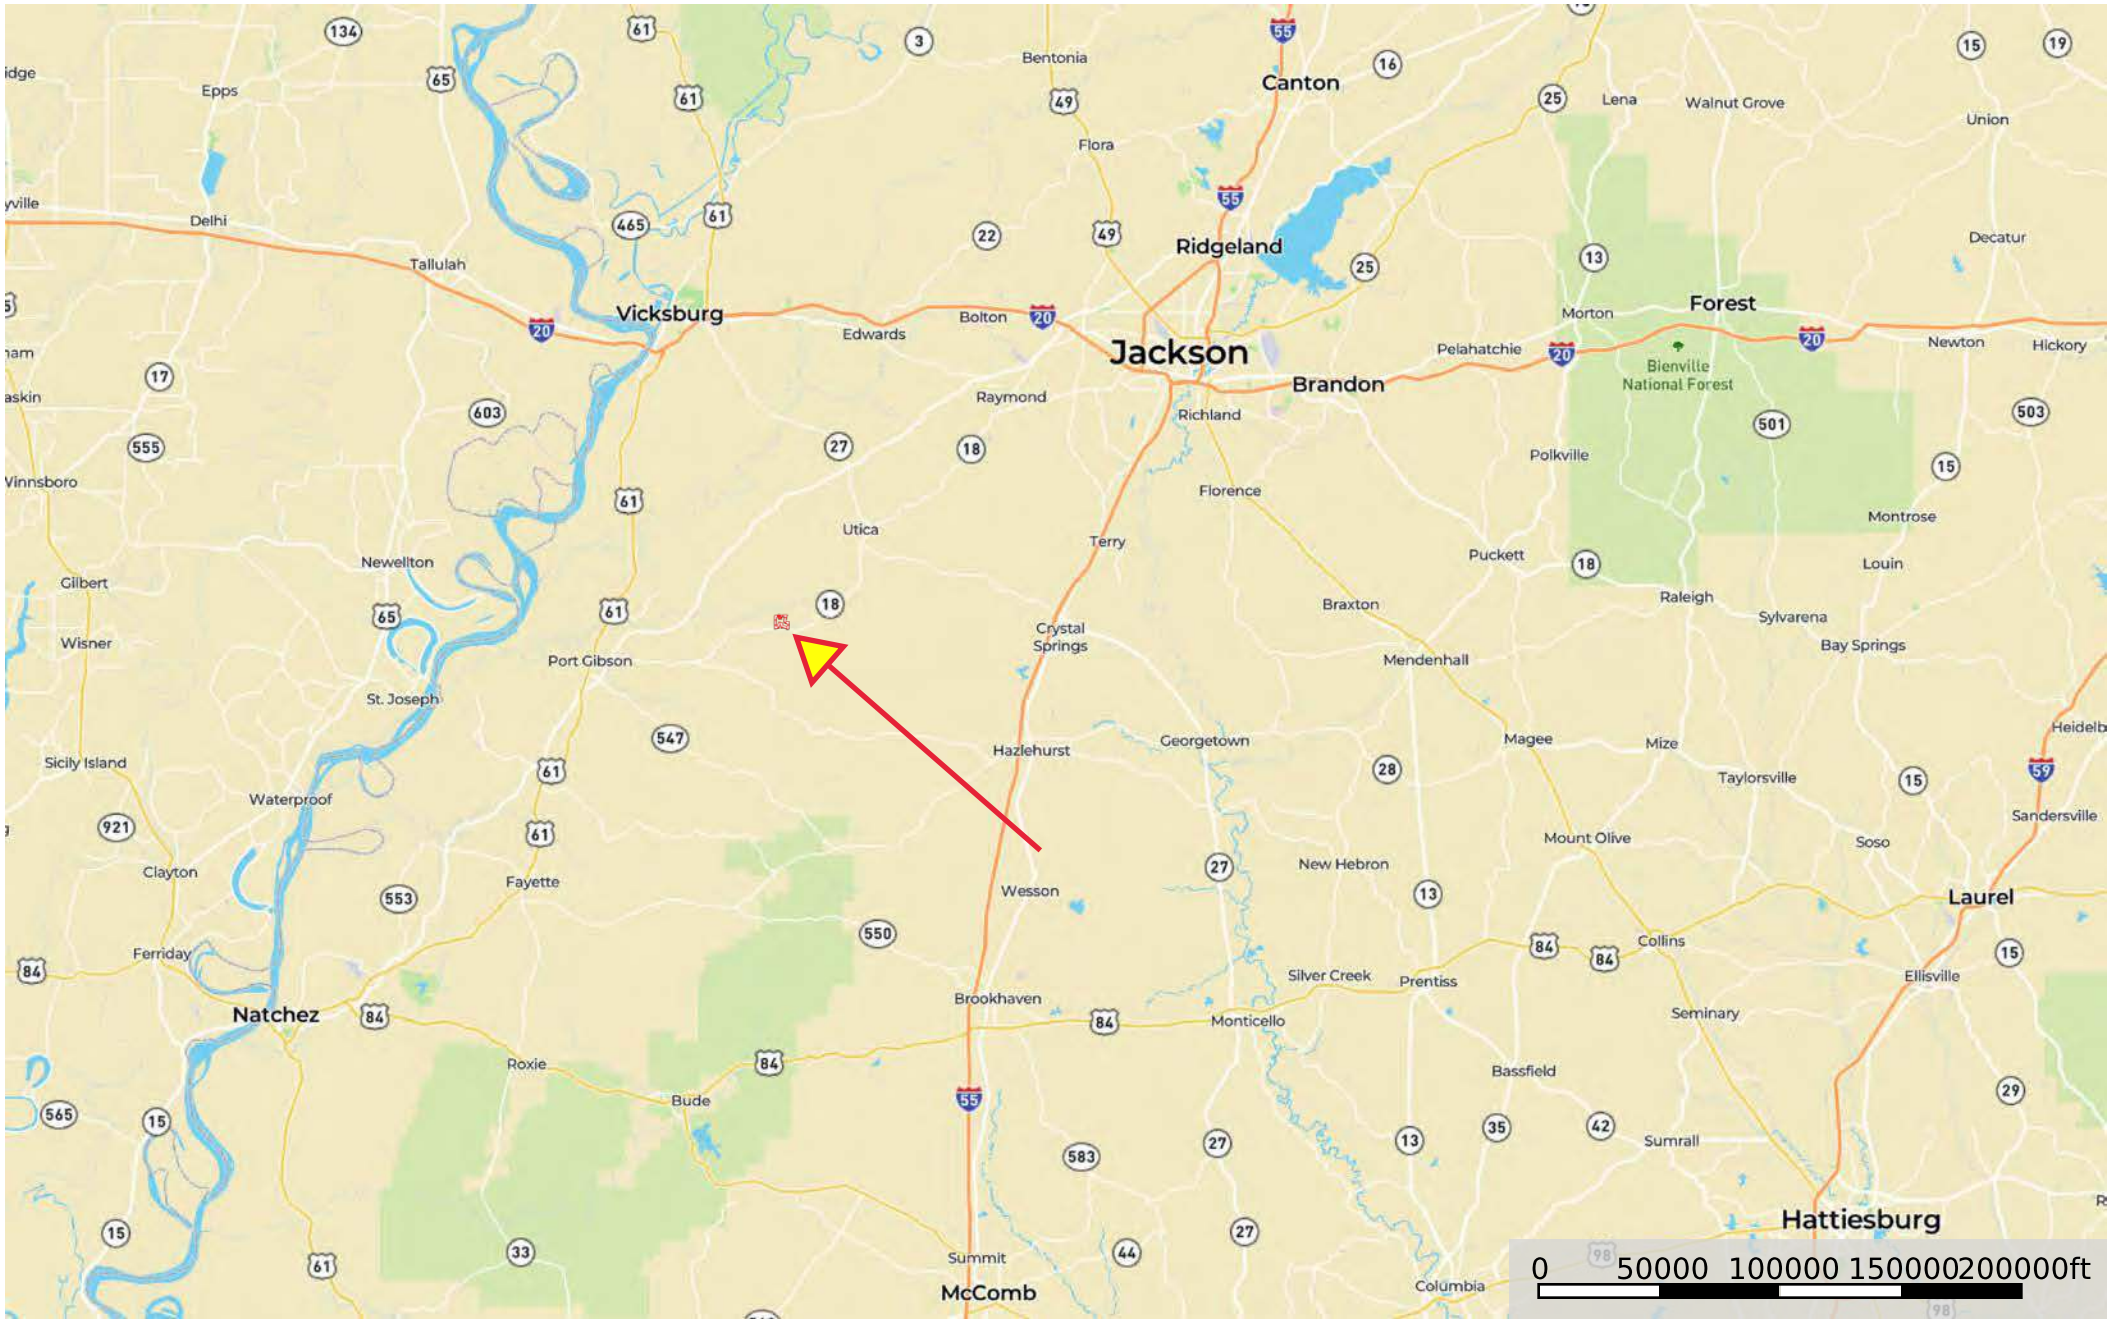

# sp claiborne 455ac

Claiborne County, Mississippi, 455 AC +/-

Boundary Boundary

Boundary Boundary

Google

Imagery ©2023 CNES / Airbus, Landsat / Copernicus, Maxar Technologies, GeoEye, Aero

- Boundary
- Boundary
- Stream, Intermittent
- River/Creek
- Water Body

Boundary Boundary