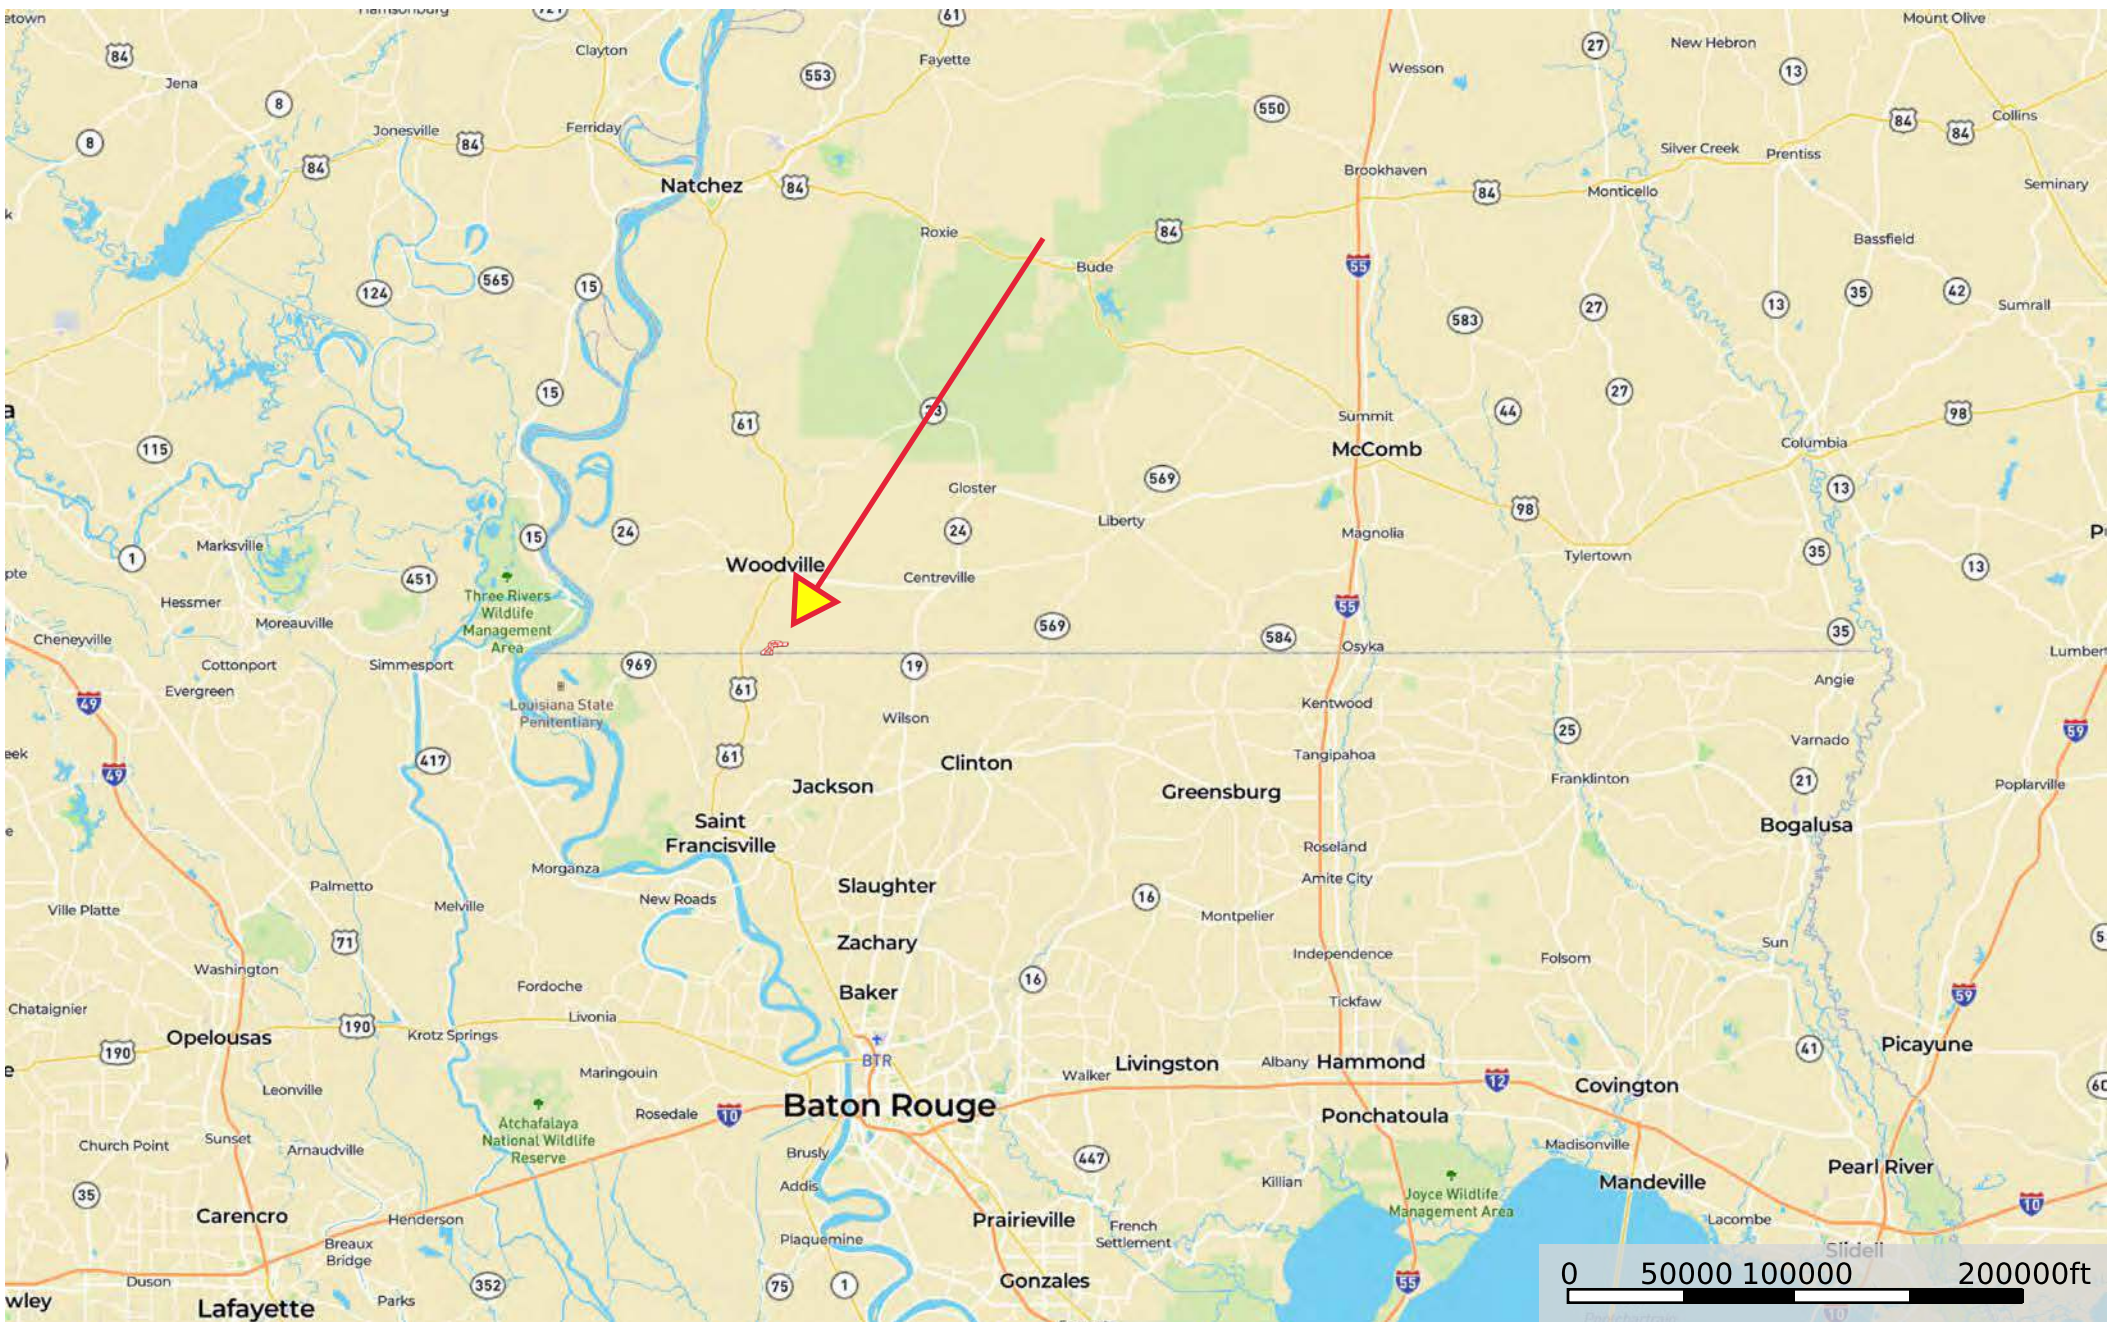

sp 400ac Woodville Wilkinson County, Mississippi, 400 AC +/-

Boundary

Google

Imagery ©2023 Landsat / Copernicus, Maxar Technologies, U.S. Geological Survey, NOAA, FAO/Geo

Boundary

Google

© 2023 Landsat / Copernicus, Maxar Technologies, U.S. Geological Survey, CNES/Airbus

- Boundary
- Stream, Intermittent
- River/Creek
- Water Body

sp 400ac Woodville
Wilkinson County, Mississippi, 400 AC +/-

Boundary