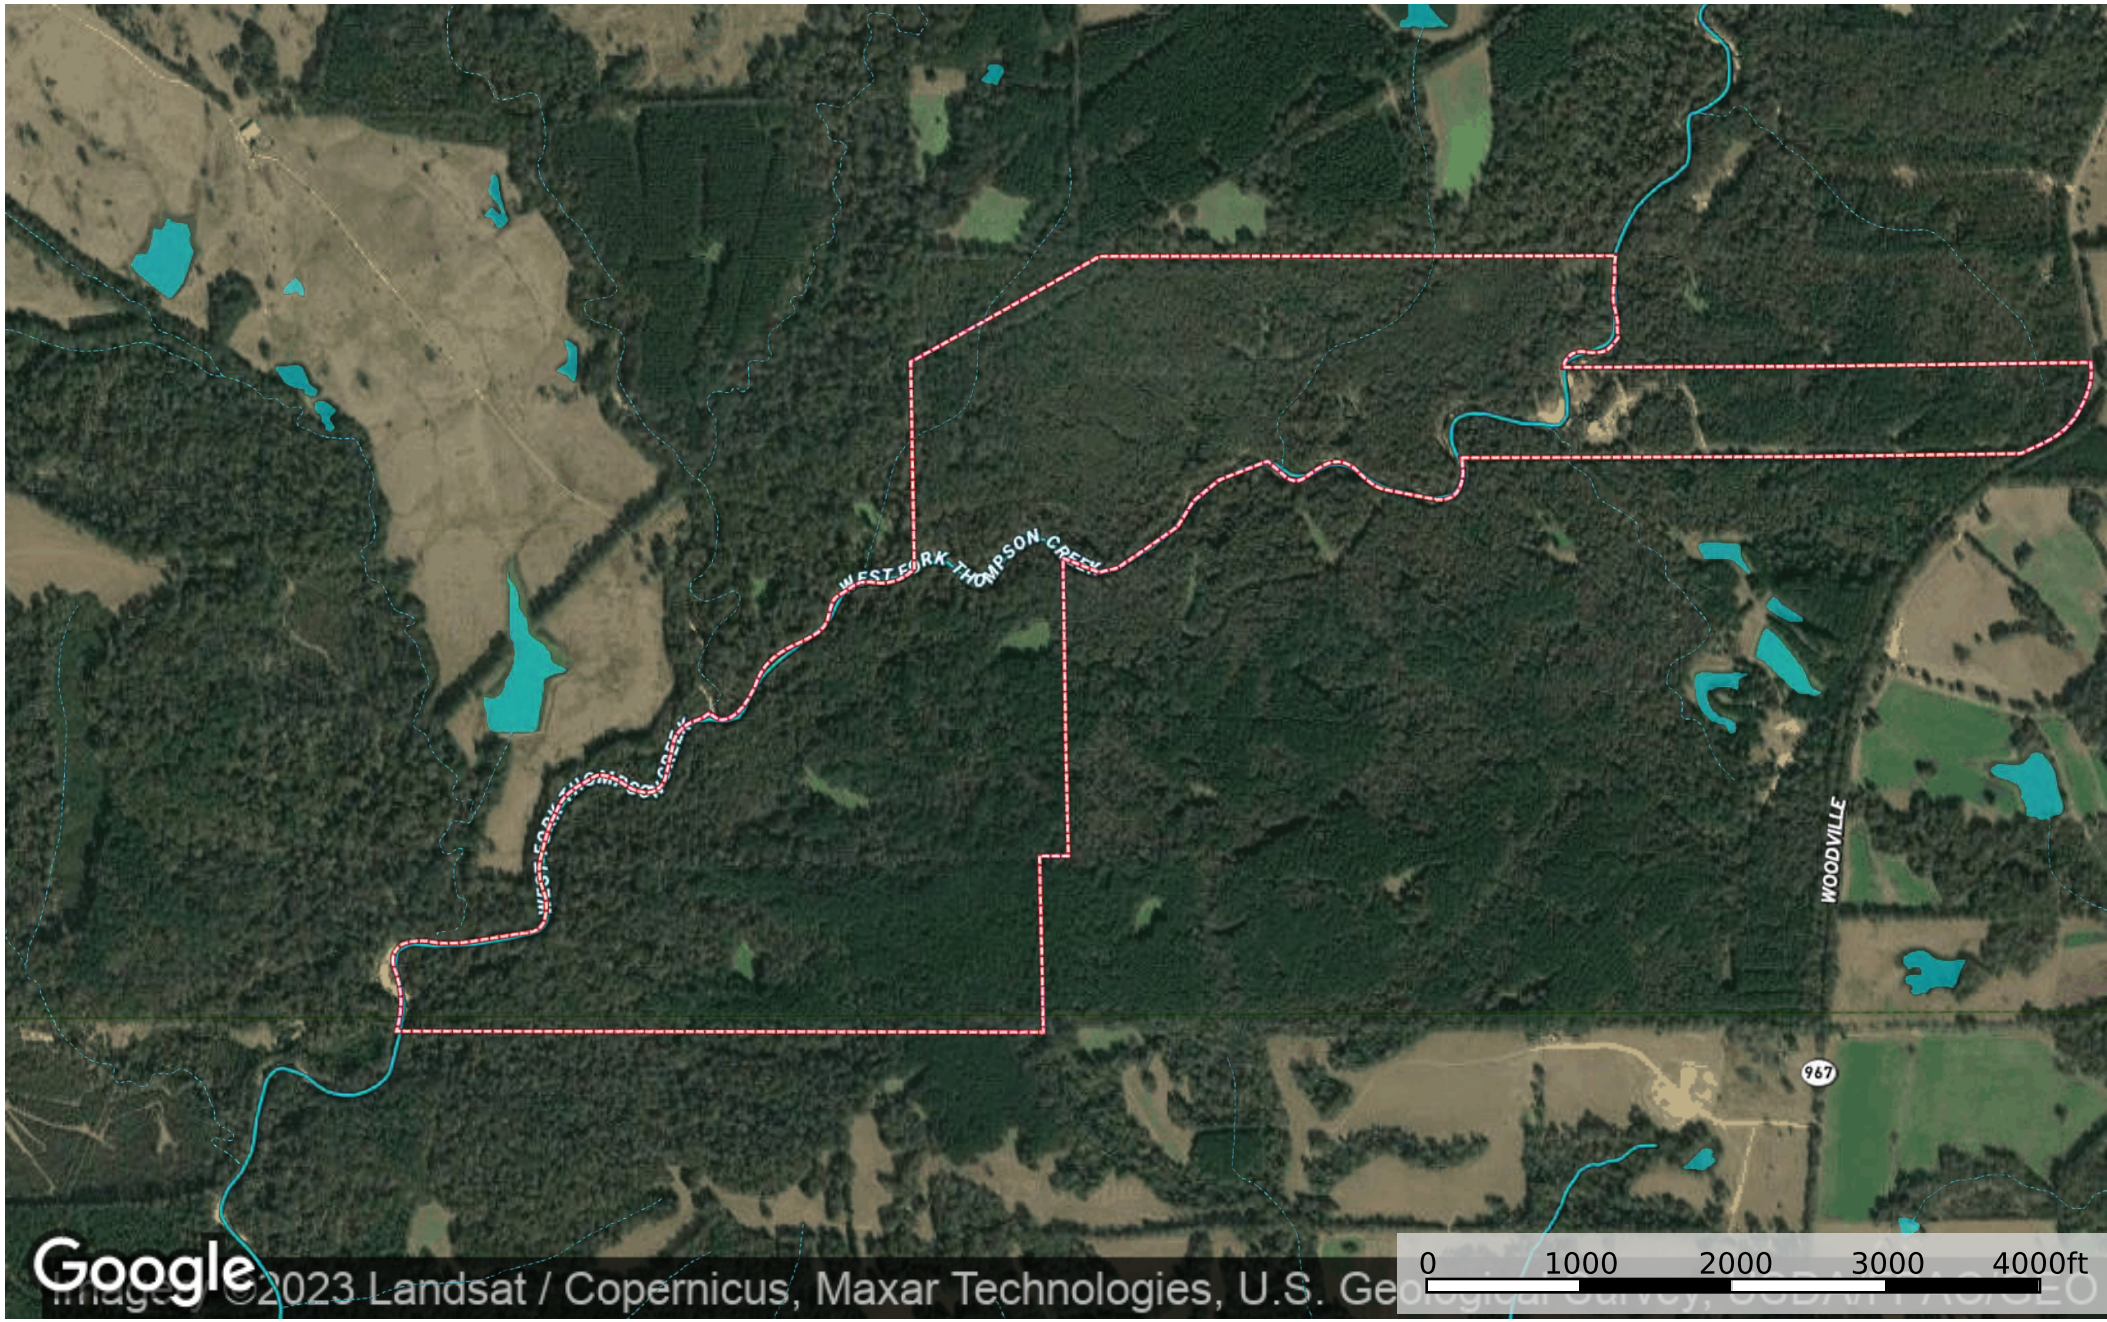

sp 400ac Woodville Wilkinson County, Mississippi, 400 AC +/-

Boundary

Google

Imagery ©2023 Landsat / Copernicus, Maxar Technologies, U.S. Geological Survey, NOAA, FAO/Geo

Boundary

Google

© 2023 Landsat / Copernicus, Maxar Technologies, U.S. Geological Survey, CNES/Airbus

- Boundary
- Stream, Intermittent
- River/Creek
- Water Body

sp 400ac Woodville
Wilkinson County, Mississippi, 400 AC +/-

Boundary