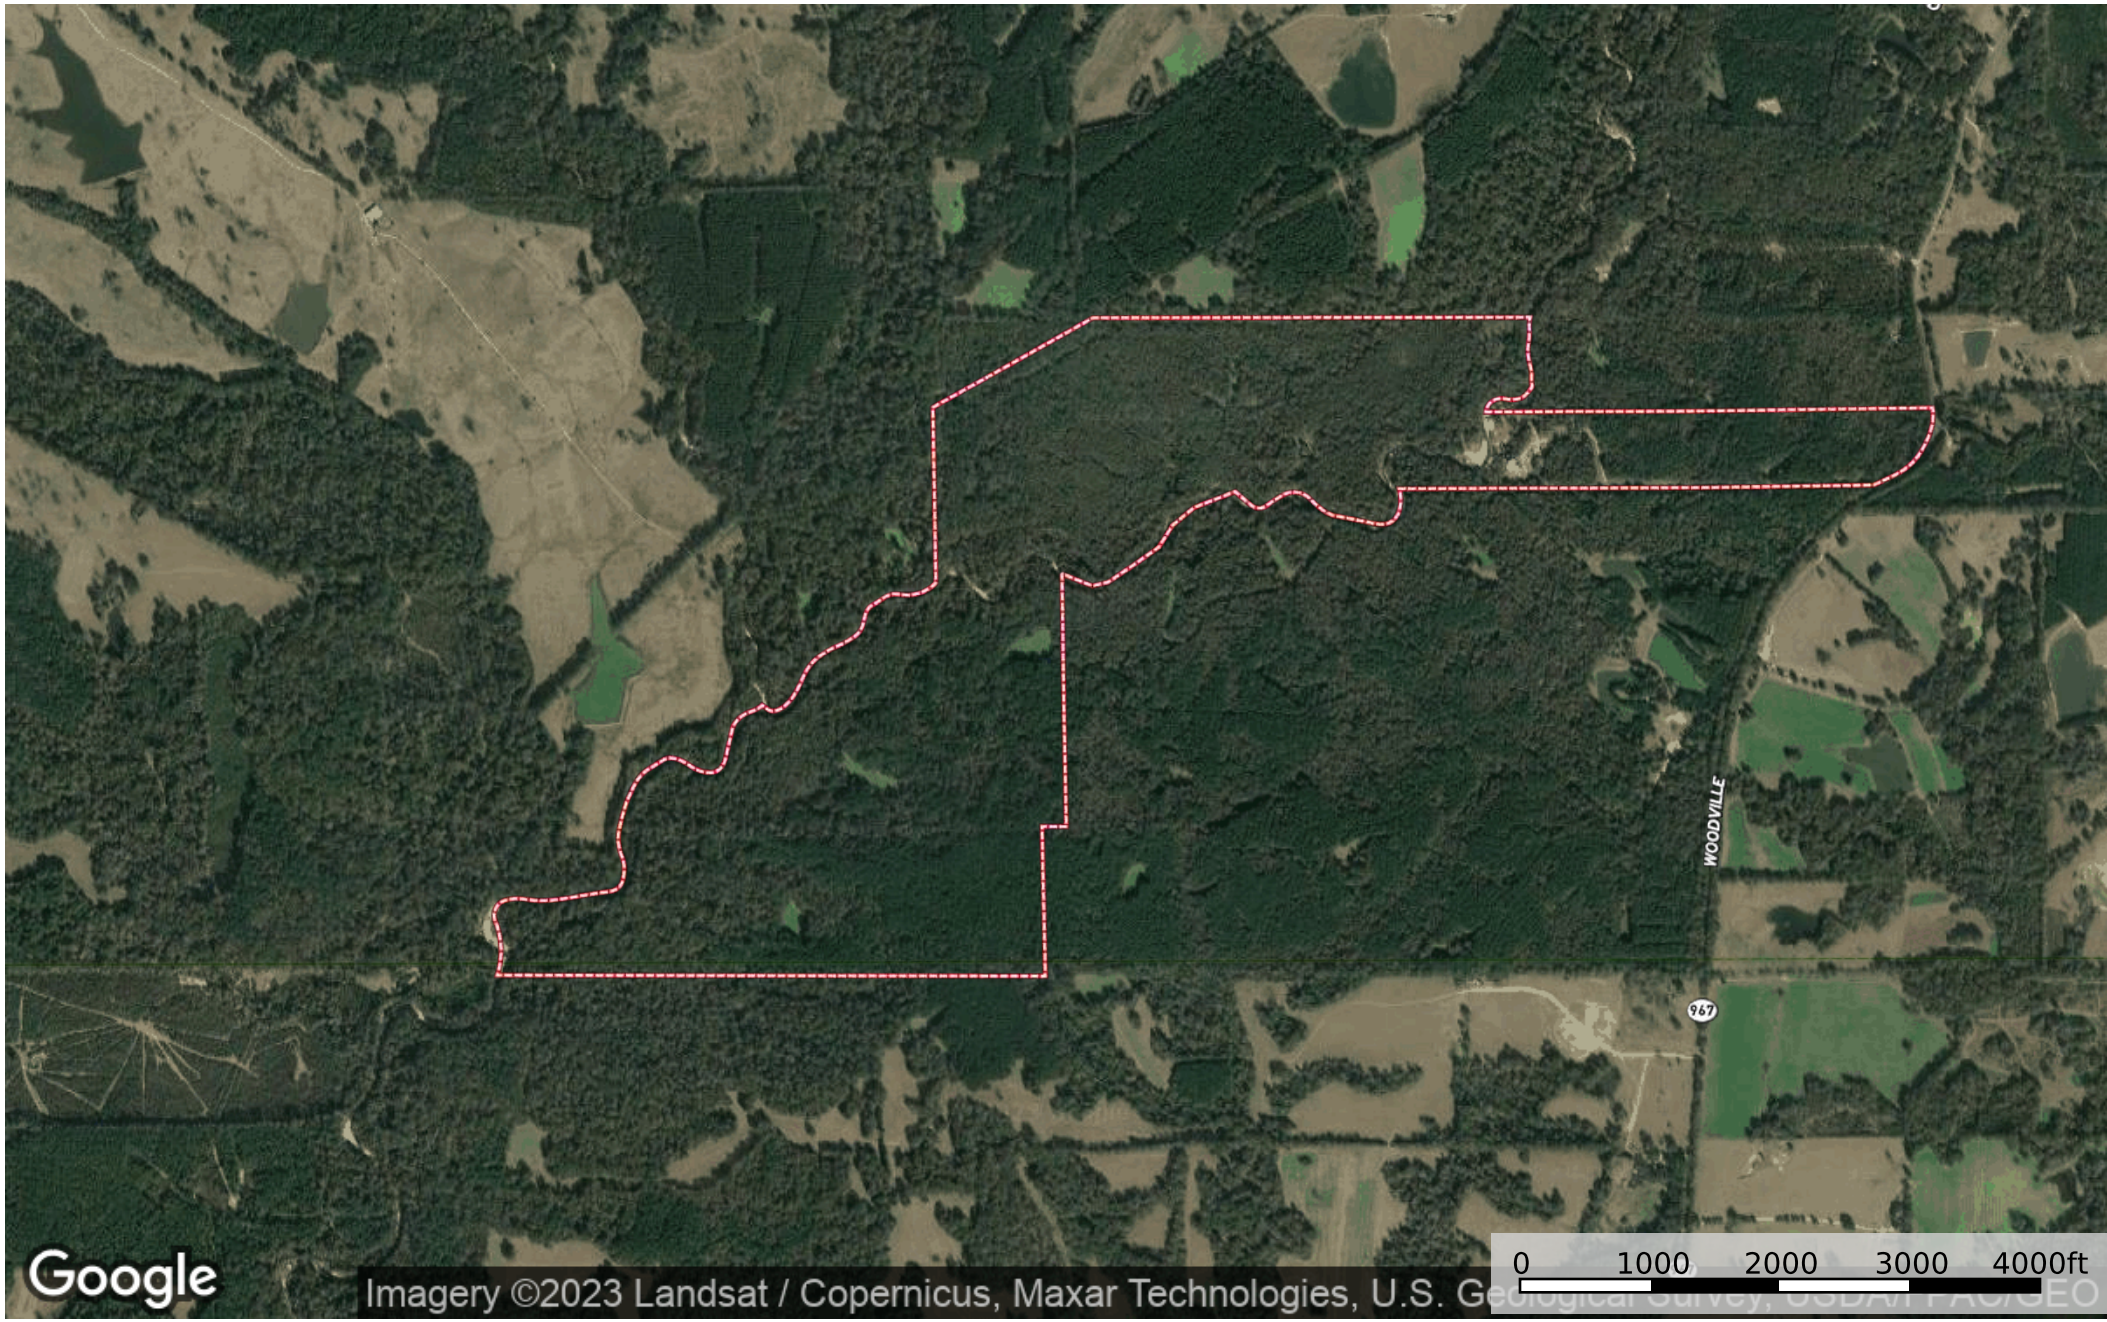

sp 400ac Woodville Wilkinson County, Mississippi, 400 AC +/-

Boundary

Google

Imagery ©2023 Landsat / Copernicus, Maxar Technologies, U.S. Geological Survey, NOAA, FAO/Geo

Boundary

Google

© 2023 Landsat / Copernicus, Maxar Technologies, U.S. Geological Survey, CNES/Airbus

- Boundary
- Stream, Intermittent
- River/Creek
- Water Body

sp 400ac Woodville
Wilkinson County, Mississippi, 400 AC +/-

Boundary