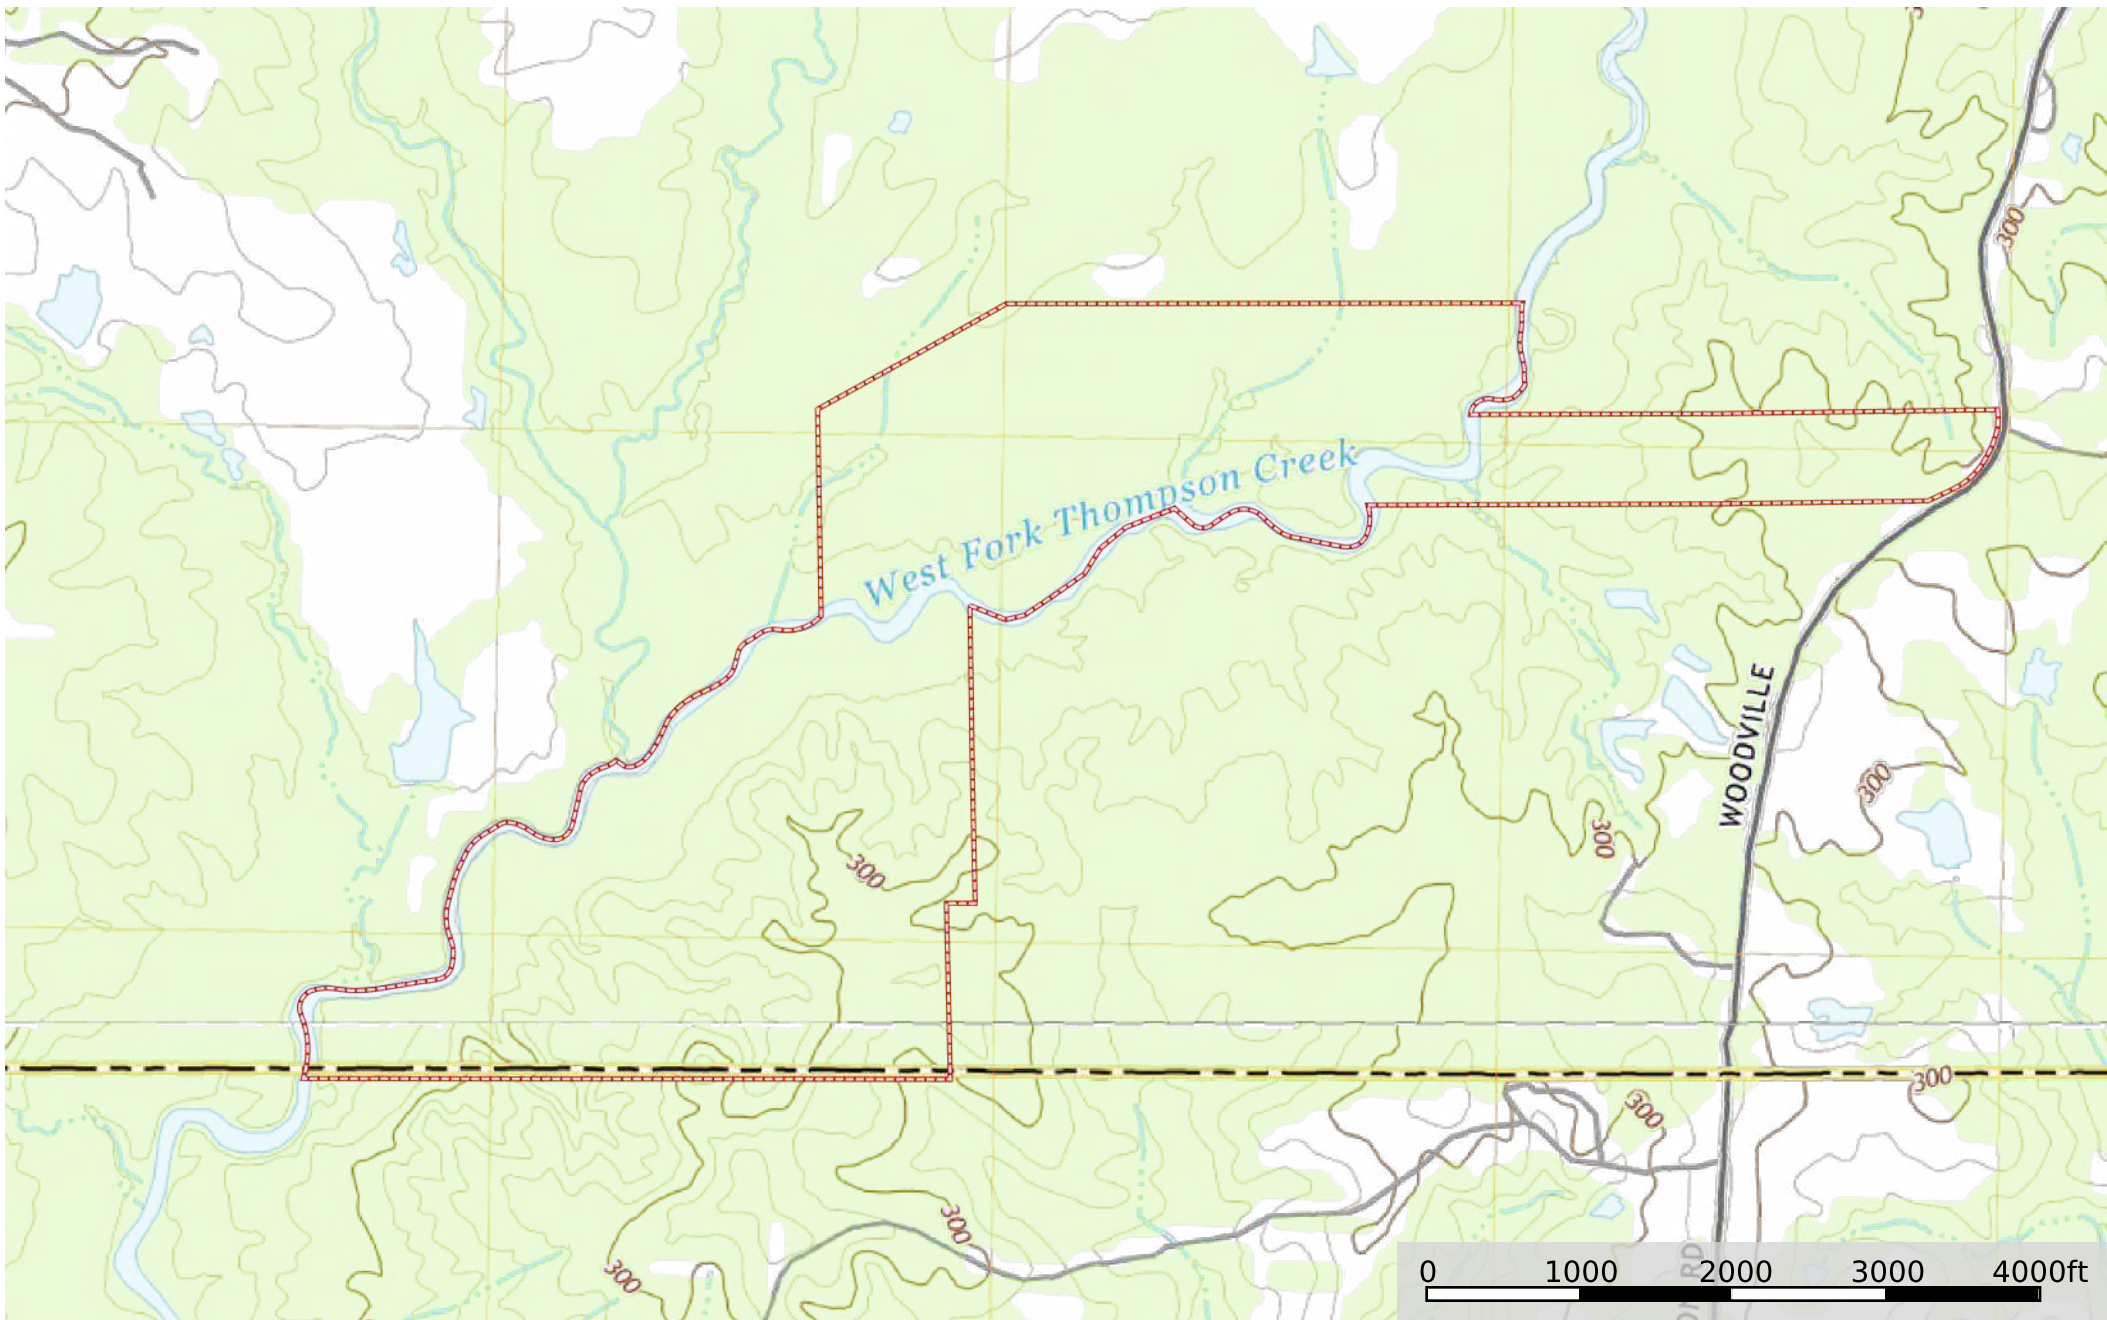

sp 400ac Woodville Wilkinson County, Mississippi, 400 AC +/-

Boundary

Google

Imagery ©2023 Landsat / Copernicus, Maxar Technologies, U.S. Geological Survey, NOAA, FAO/Geo

Boundary

Google

© 2023 Landsat / Copernicus, Maxar Technologies, U.S. Geological Survey, CNES/Airbus

- Boundary
- Stream, Intermittent
- River/Creek
- Water Body

sp 400ac Woodville
Wilkinson County, Mississippi, 400 AC +/-

Boundary