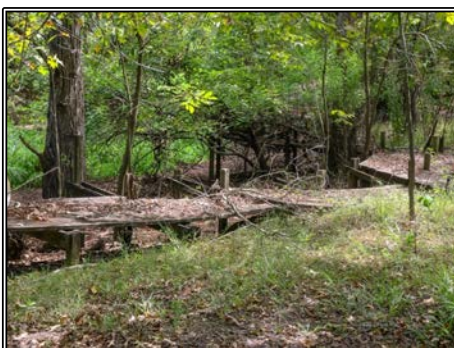

$1,250,000

324± Acres
MLS #140557

#HUNTINGLANDMAN