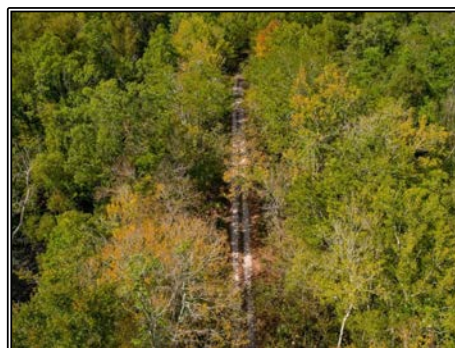

$1,250,000

324± Acres
MLS #140557

#HUNTINGLANDMAN