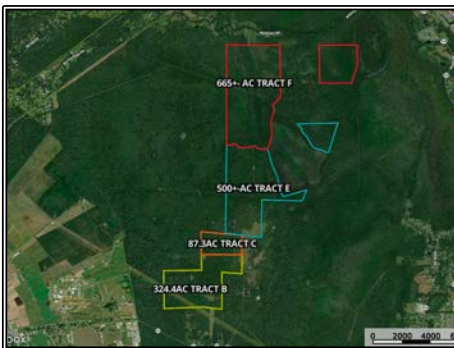

Slade Priest
 sladepriest1@gmail.com
 Office: (601) 250-0017
 Cell: (601) 888-0094
 SouthernStatesRealty.com

SOUTHERN STATES REALTY

Large land tract for sale just south of Baton Rouge. Welcome to Spanish Lake Tract B. Tract B at Spanish Lake is 324+ acres of true southern Louisiana recreational land. Being only 15 minutes from Tiger Stadium, a large tract like this is a super rare find. This tract features large bottomland hardwood flats, swampy cypress sloughs, and a large duck lake known as Spanish Lake. There is a high and dry internal road system that leads you through the property. The tract features deer, duck and all types of small game hunting. Just imagine, killing a limit of ducks in the morning and making it to the tailgate at Tiger Stadium in time for breakfast. This tract is so much more than just a recreational or timber investment. Being free of any government programs or mitigation, this tract has unlimited upside for tax write offs and mitigation banking. If you're looking for a large tract in the Baton Rouge area, you need to check out Spanish Lake. Opportunities for large tracts like this in this area are unheard of. Tracts at this price point this close to Baton Rouge are a rare find. Call us today to setup your private showing of this unbelievable property.

2 Natalbany Road, St. Gabriel, LA

32.267100, -91.056489 GPS

\$1,250,000

324± Acres
 MLS #140557

#HUNTINGLANDMAN