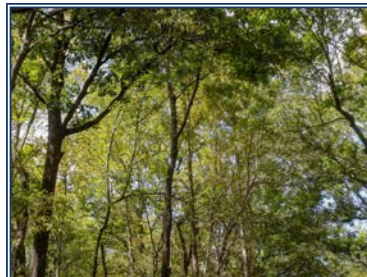

$350,000

87.3± Acres MLS #140558

#HUNTINGLANDMAN