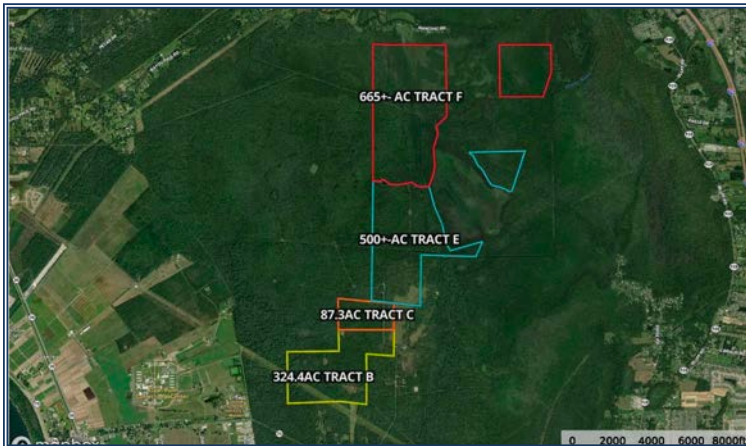

# SOUTHERN STATES REALTY

Small land tract for sale just south of Baton Rouge. Welcome to Spanish Lake tract C. Spanish Lake tract C is 87+- acres of true southern Louisiana recreational land. Being only 15 minutes from Tiger Stadium, a small tract at this price point like this is a super rare find. This tract features large bottomland hardwood flats, swampy cypress sloughs, and a ton of game. There is a high and dry internal road system that leads you through the property. The tract features deer, duck and all types of small game hunting. Just imagine, killing a limit of ducks in the morning and making it to the tailgate at Tiger Stadium in time for breakfast. This tract is so much more than just a recreational or timber investment. Being free of any government programs or mitigation, this tract has unlimited upside for tax write offs and mitigation banking. If you're looking for a small tract in the Baton Rouge area, you need to check out Spanish Lake. Opportunities for small tracts like this in this area are unheard of. Call us today to setup your private showing of this unbelievable property.

## 32.275091, -91.051600 GPS

- Near Baton Rouge
- Hardwood Hunting Land
- Deer & Duck Hunting
- Big Bucks in Baton Rouge
- Mitigation Banking Louisiana
- Recreational and Timber Investment
- High and Dry Internal Road System
- 15 Minutes from Tiger Stadium

## 87.3± Acres MLS #140558