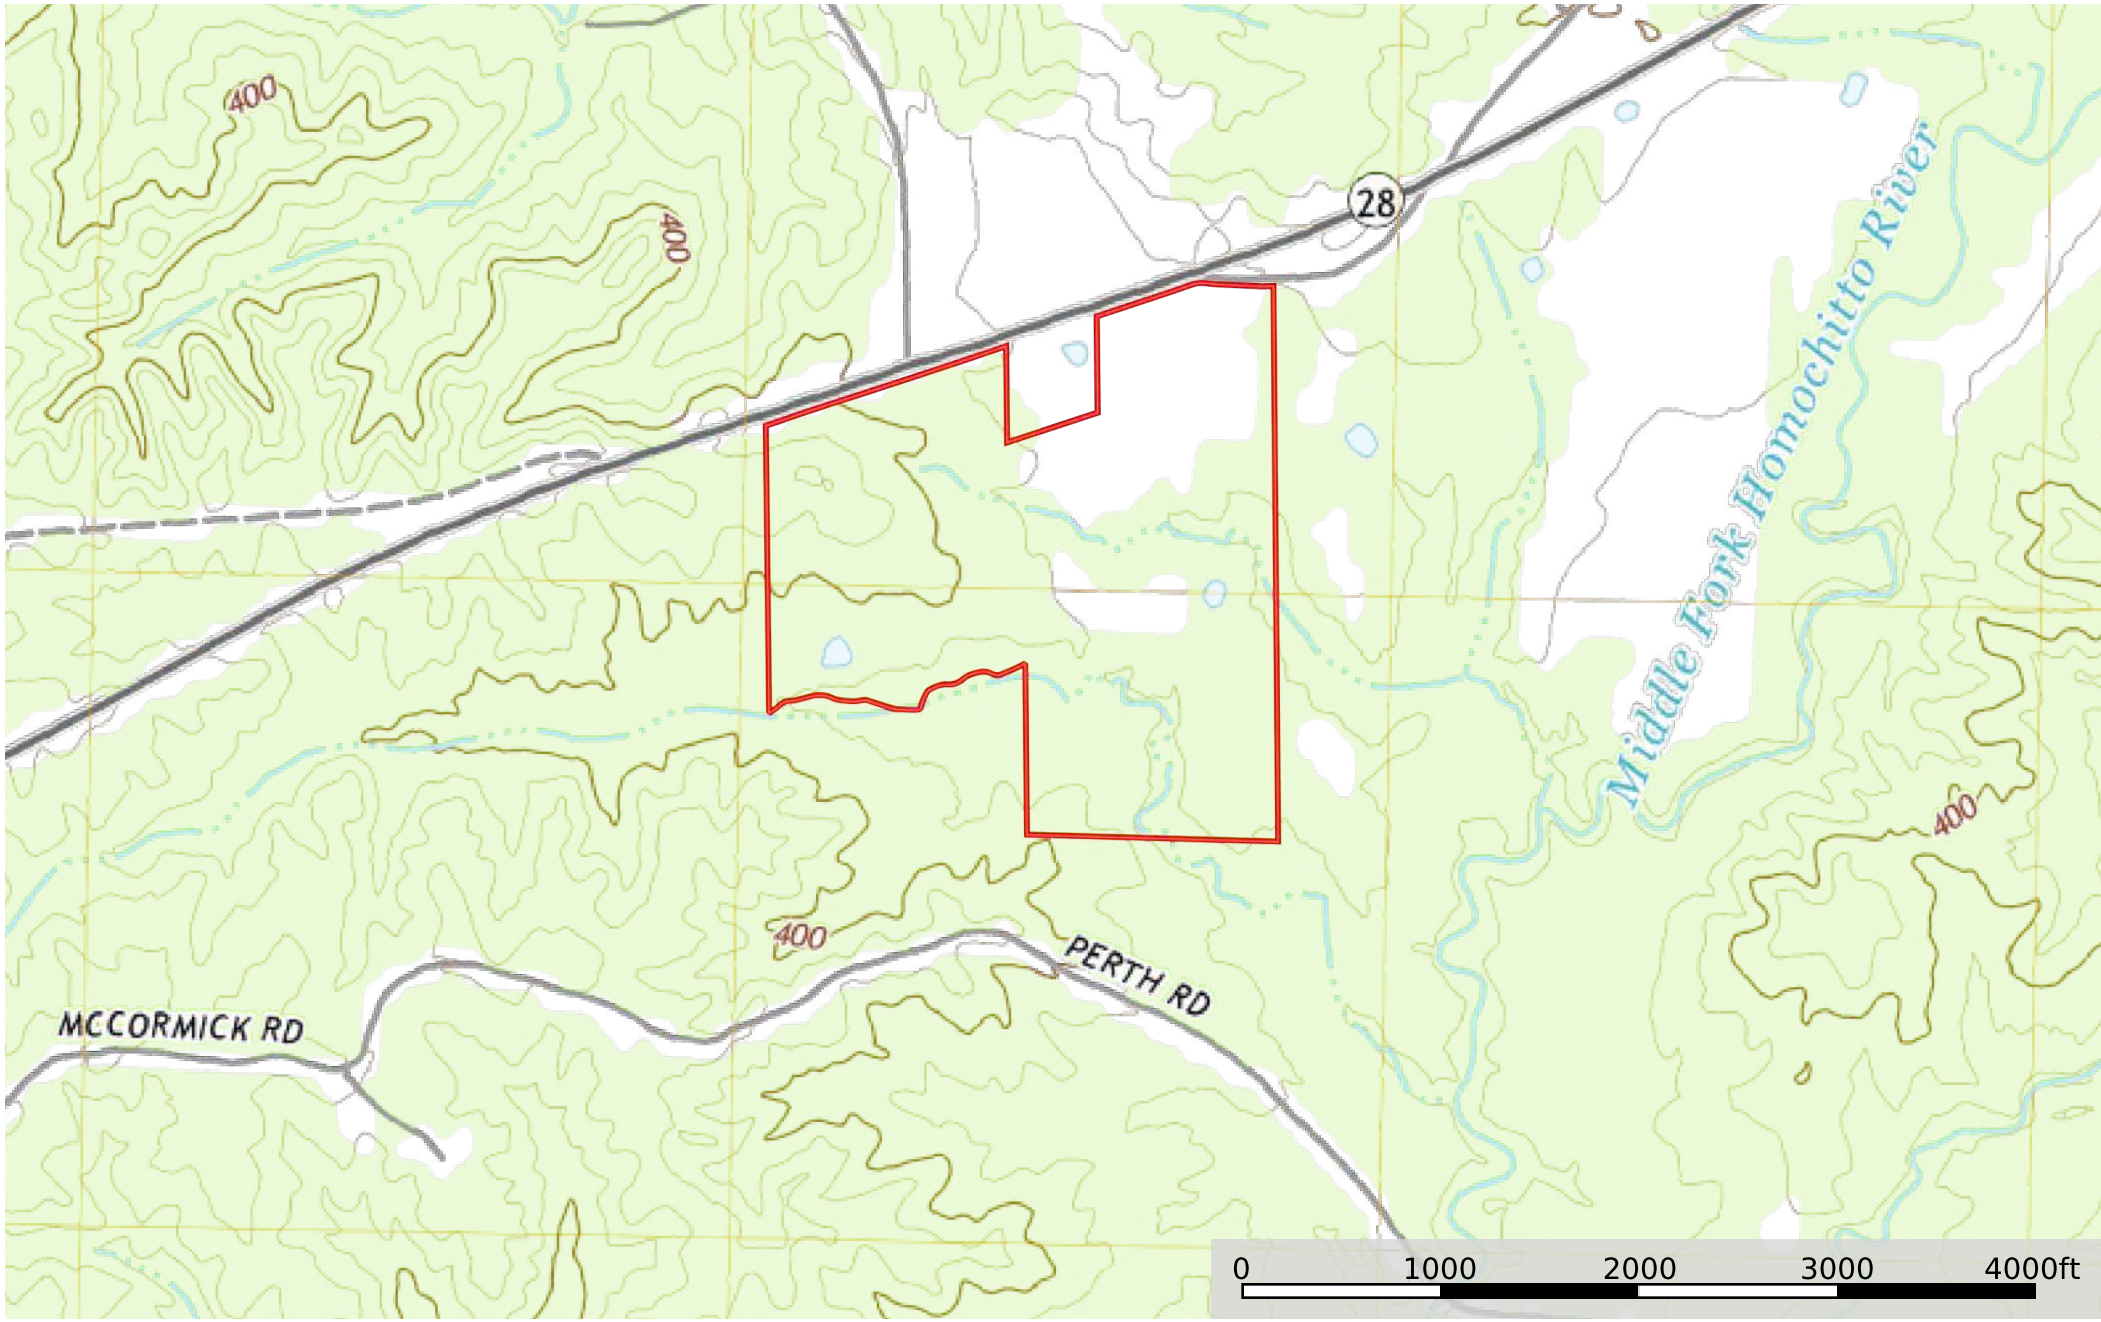

125ac Jefferson Ray Smith

Jefferson County, Mississippi, 125 AC +/-

 Boundary

Google

Imagery ©2024 Airbus, CNES / Airbus, Maxar Technologies, USDA/NASA/GeoEye

Boundary

Google

Imagery ©2024 Airbus, CNES / Airbus, Maxar Technologies, USDA/FAO/GeoEye

- Boundary
- Stream, Intermittent
- River/Creek
- Water Body

125ac Jefferson Ray Smith

Jefferson County, Mississippi, 125 AC +/-

 Boundary