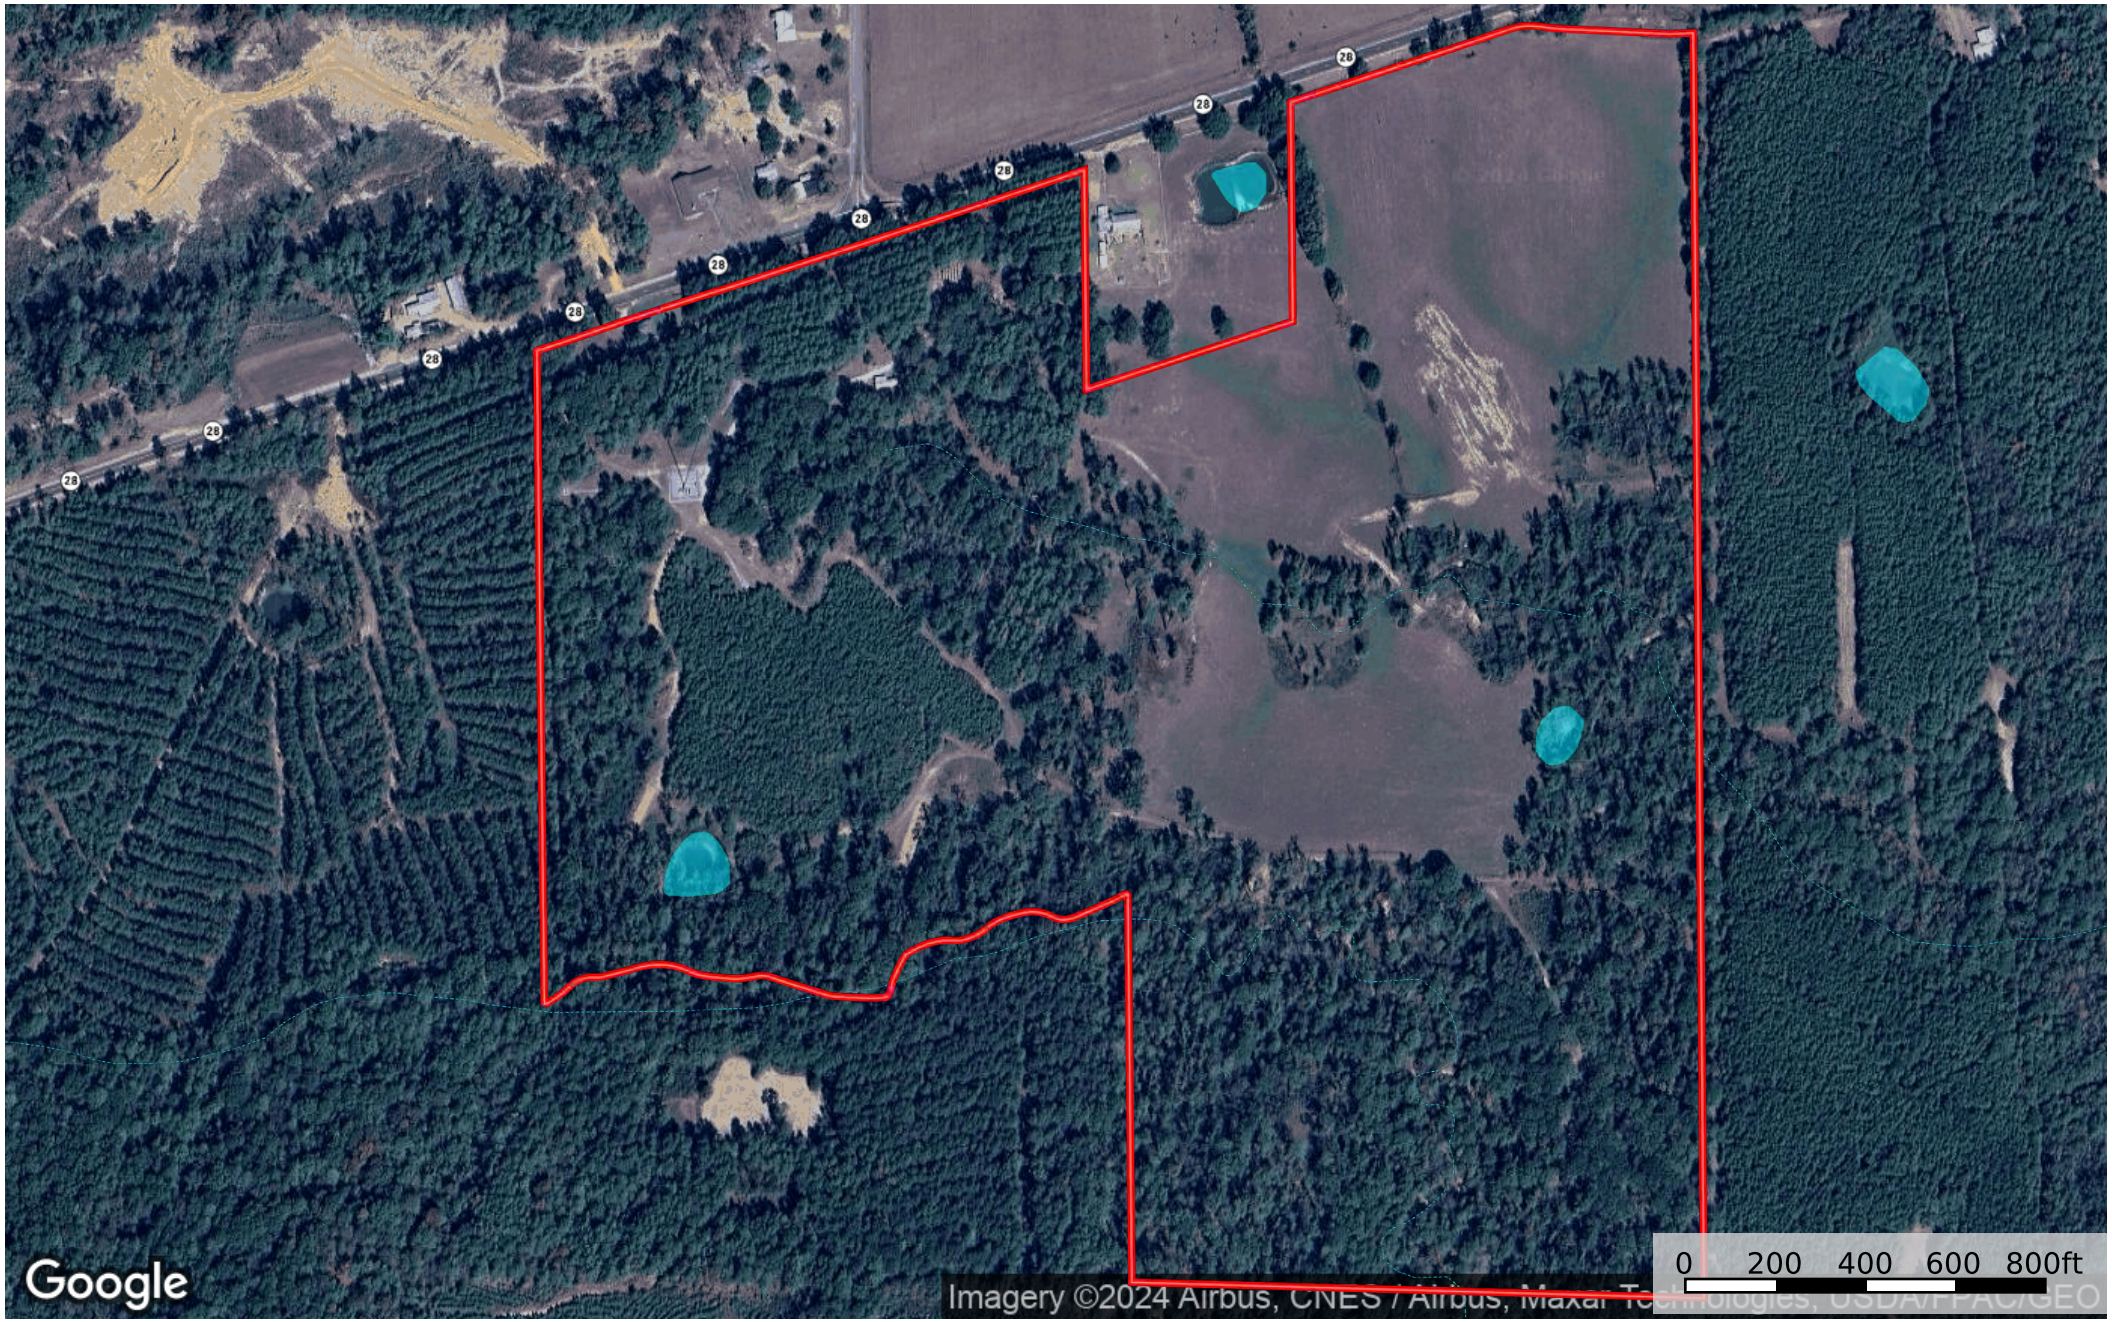

125ac Jefferson Ray Smith

Jefferson County, Mississippi, 125 AC +/-

 Boundary

Google

Imagery ©2024 Airbus, CNES / Airbus, Maxar Technologies, USDA/NASA/GeoEye

Boundary

Google

Imagery ©2024 Airbus, CNES / Airbus, Maxar Technologies, USDA/FAO/GeoEye

- Boundary
- Stream, Intermittent
- River/Creek
- Water Body

125ac Jefferson Ray Smith

Jefferson County, Mississippi, 125 AC +/-

 Boundary