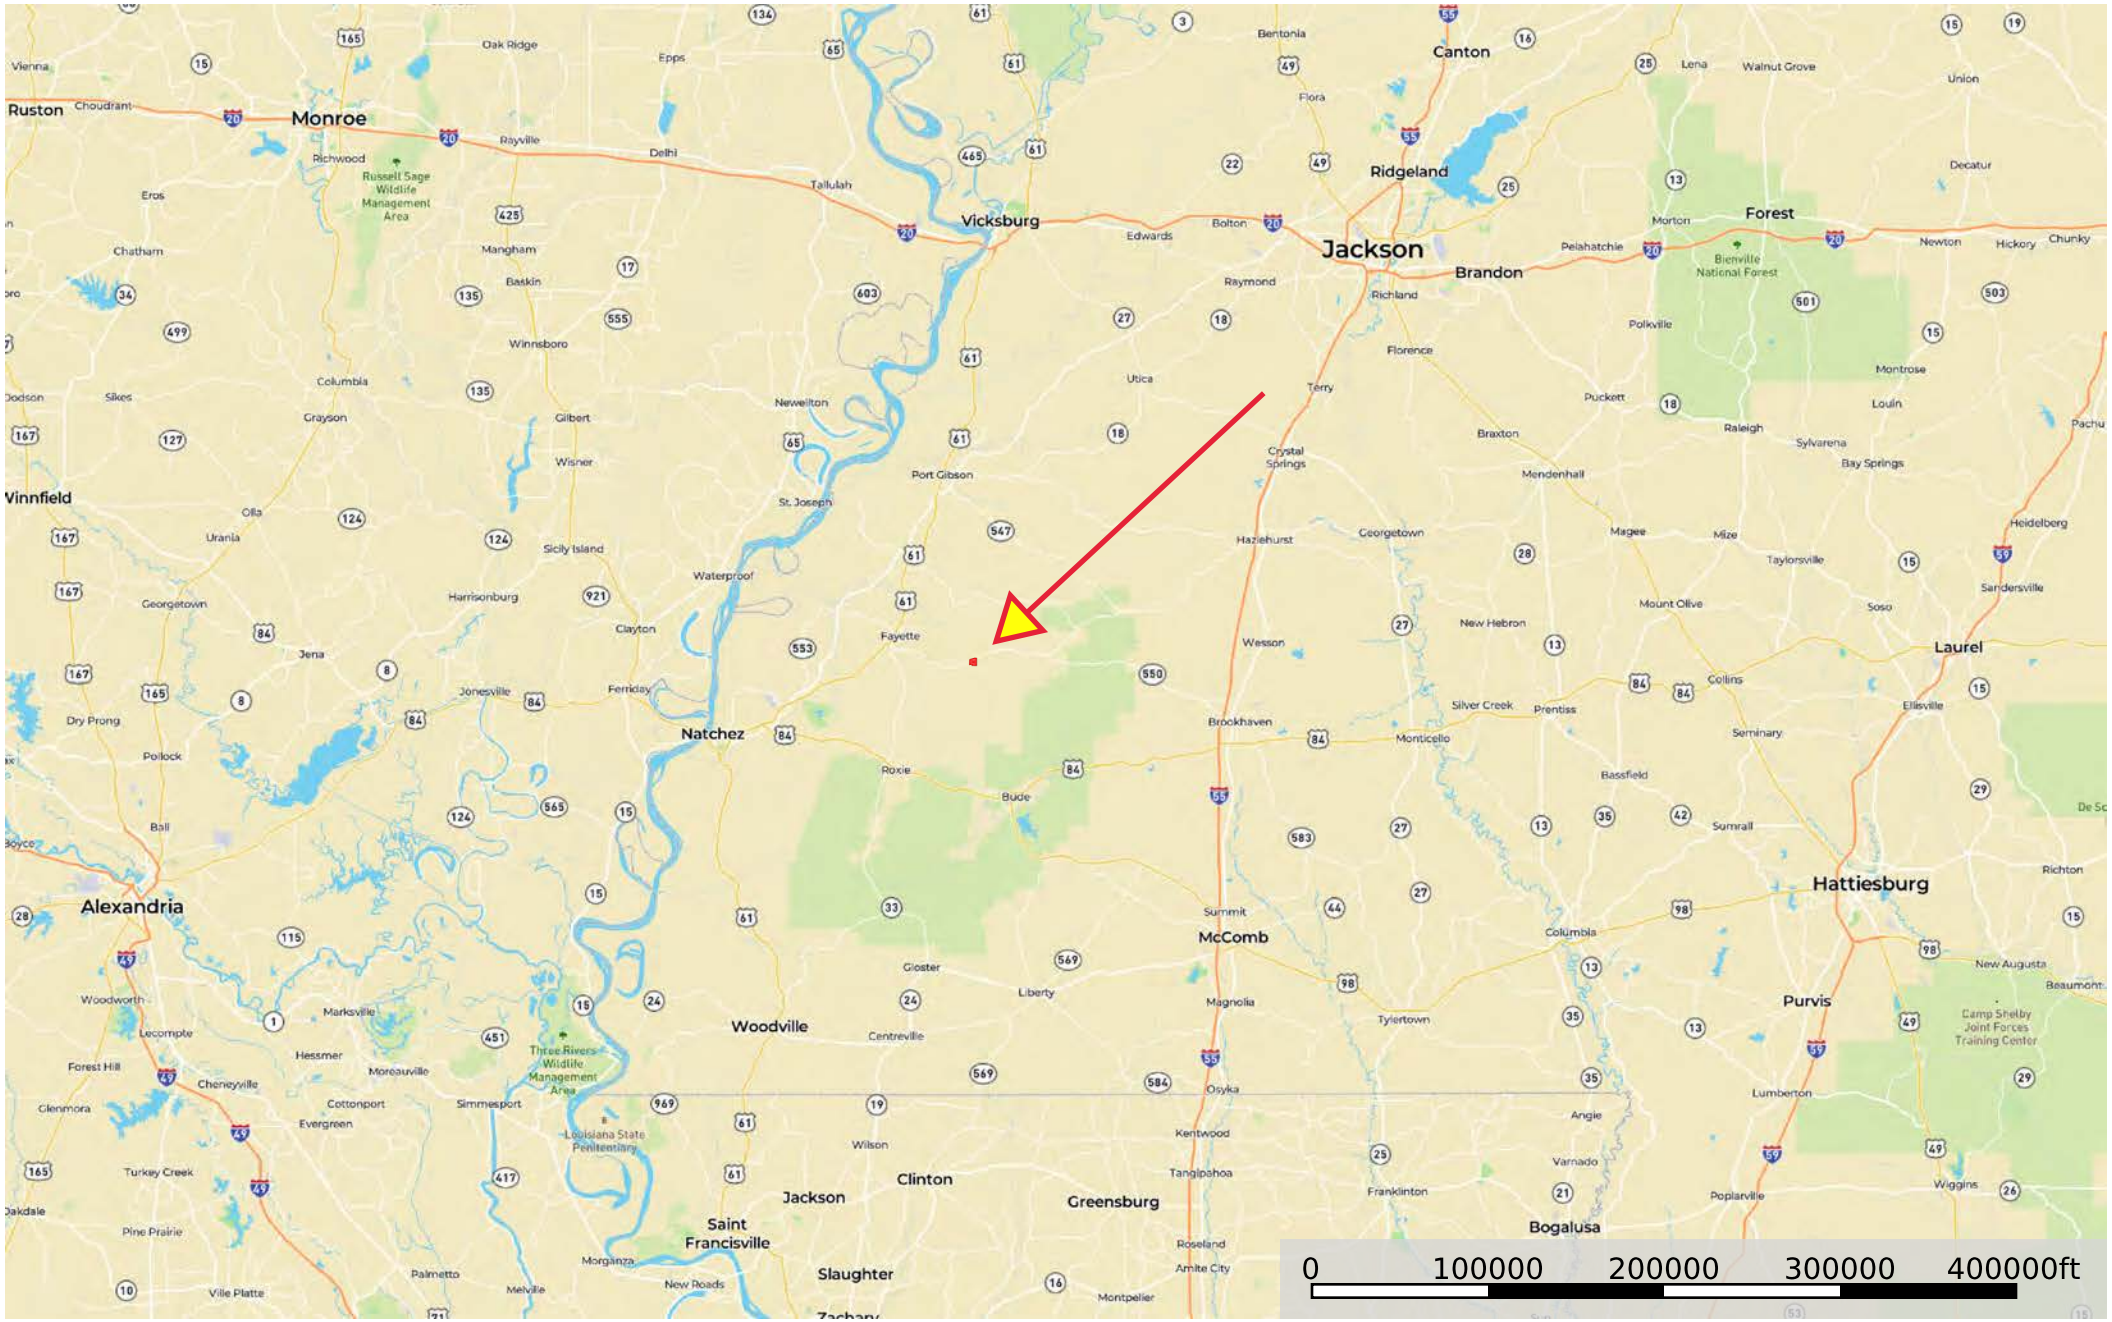

125ac Jefferson Ray Smith

Jefferson County, Mississippi, 125 AC +/-

 Boundary

Google

Imagery ©2024 Airbus, CNES / Airbus, Maxar Technologies, USDA/NASA/GeoEye

Boundary

Google

Imagery ©2024 Airbus, CNES / Airbus, Maxar Technologies, USDA/FAO/GeoEye

- Boundary
- Stream, Intermittent
- River/Creek
- Water Body

125ac Jefferson Ray Smith

Jefferson County, Mississippi, 125 AC +/-

 Boundary