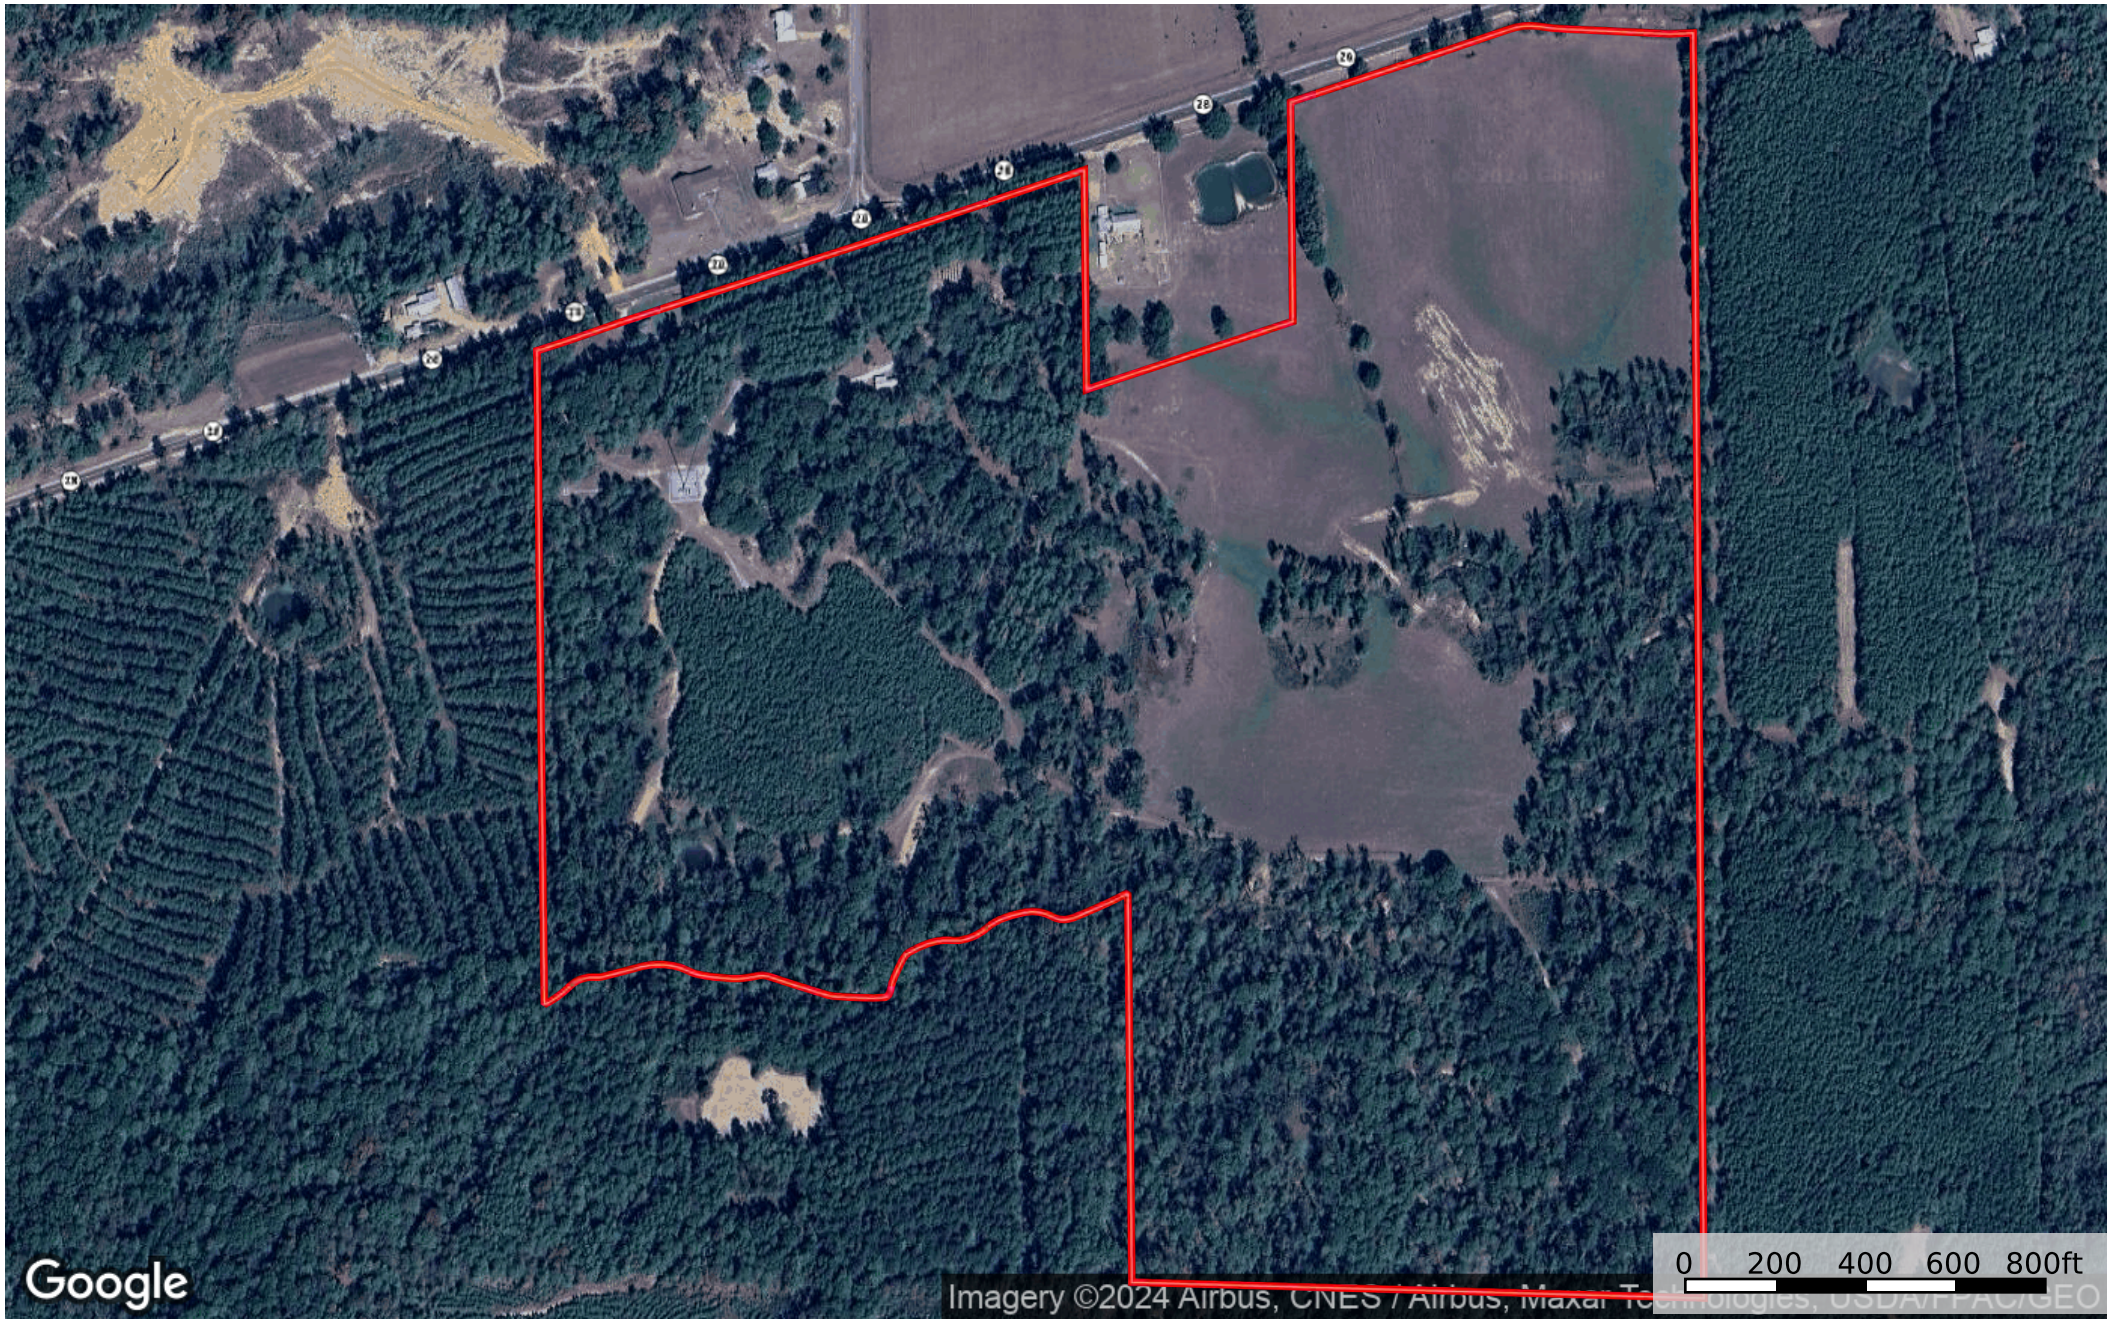

125ac Jefferson Ray Smith

Jefferson County, Mississippi, 125 AC +/-

 Boundary

Google

Imagery ©2024 Airbus, CNES / Airbus, Maxar Technologies, USDA/NASA/GeoEye

Boundary

Google

Imagery ©2024 Airbus, CNES / Airbus, Maxar Technologies, USDA/FAO/GeoEye

- Boundary
- Stream, Intermittent
- River/Creek
- Water Body

125ac Jefferson Ray Smith

Jefferson County, Mississippi, 125 AC +/-

 Boundary