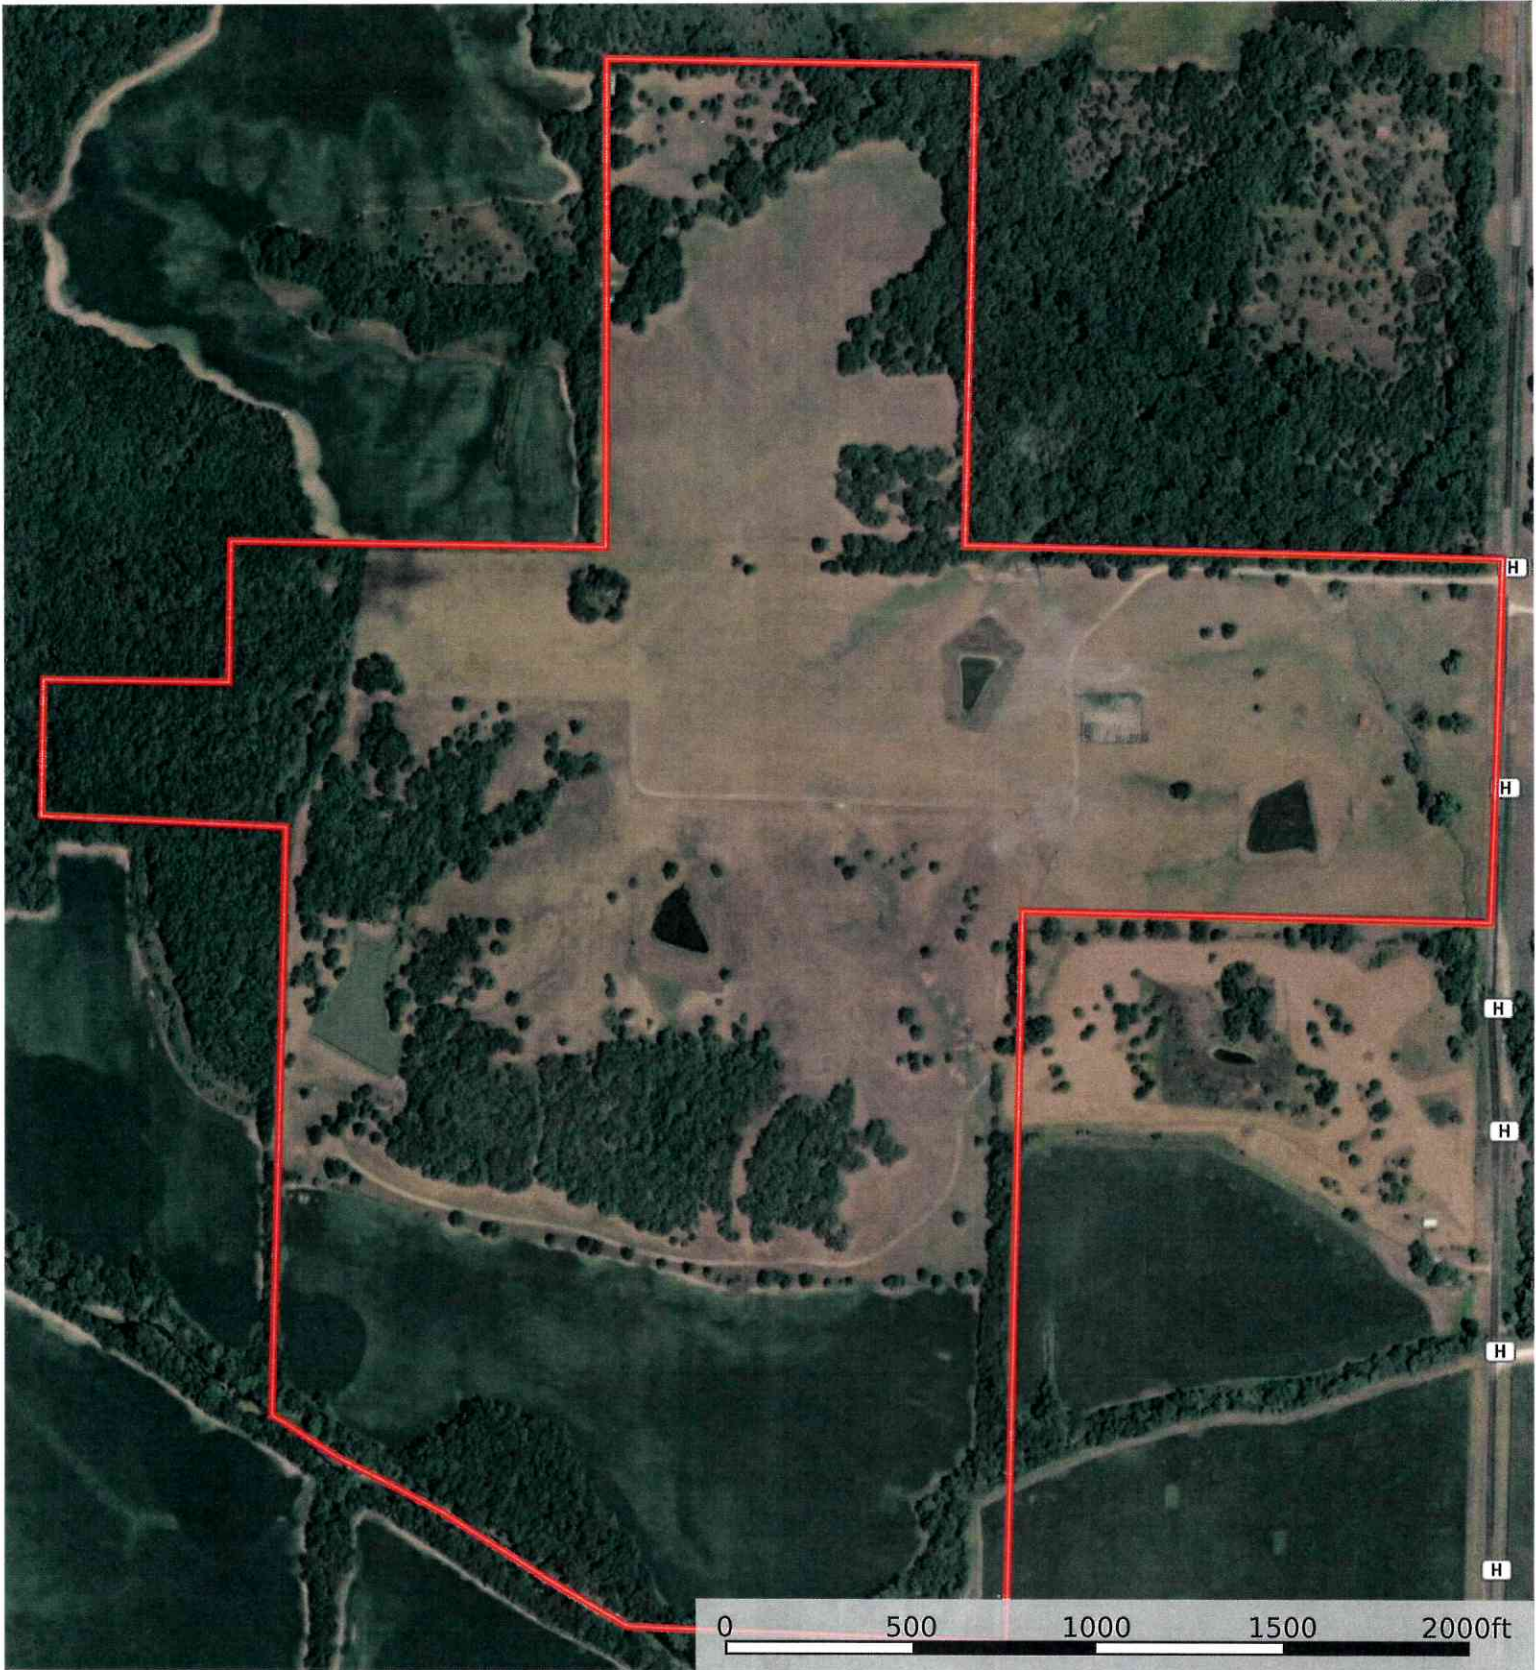

Scotland 189
Missouri, AC +/-

 Boundary

Jason Small
P: 6604652971

www.weknowdirt.net/managerlandpros@gmail.com

19771 US Highway

 The information contained herein was obtained from sources deemed to be reliable. Land Id™ Services makes no warranties or guarantees as to the completeness or accuracy thereof.