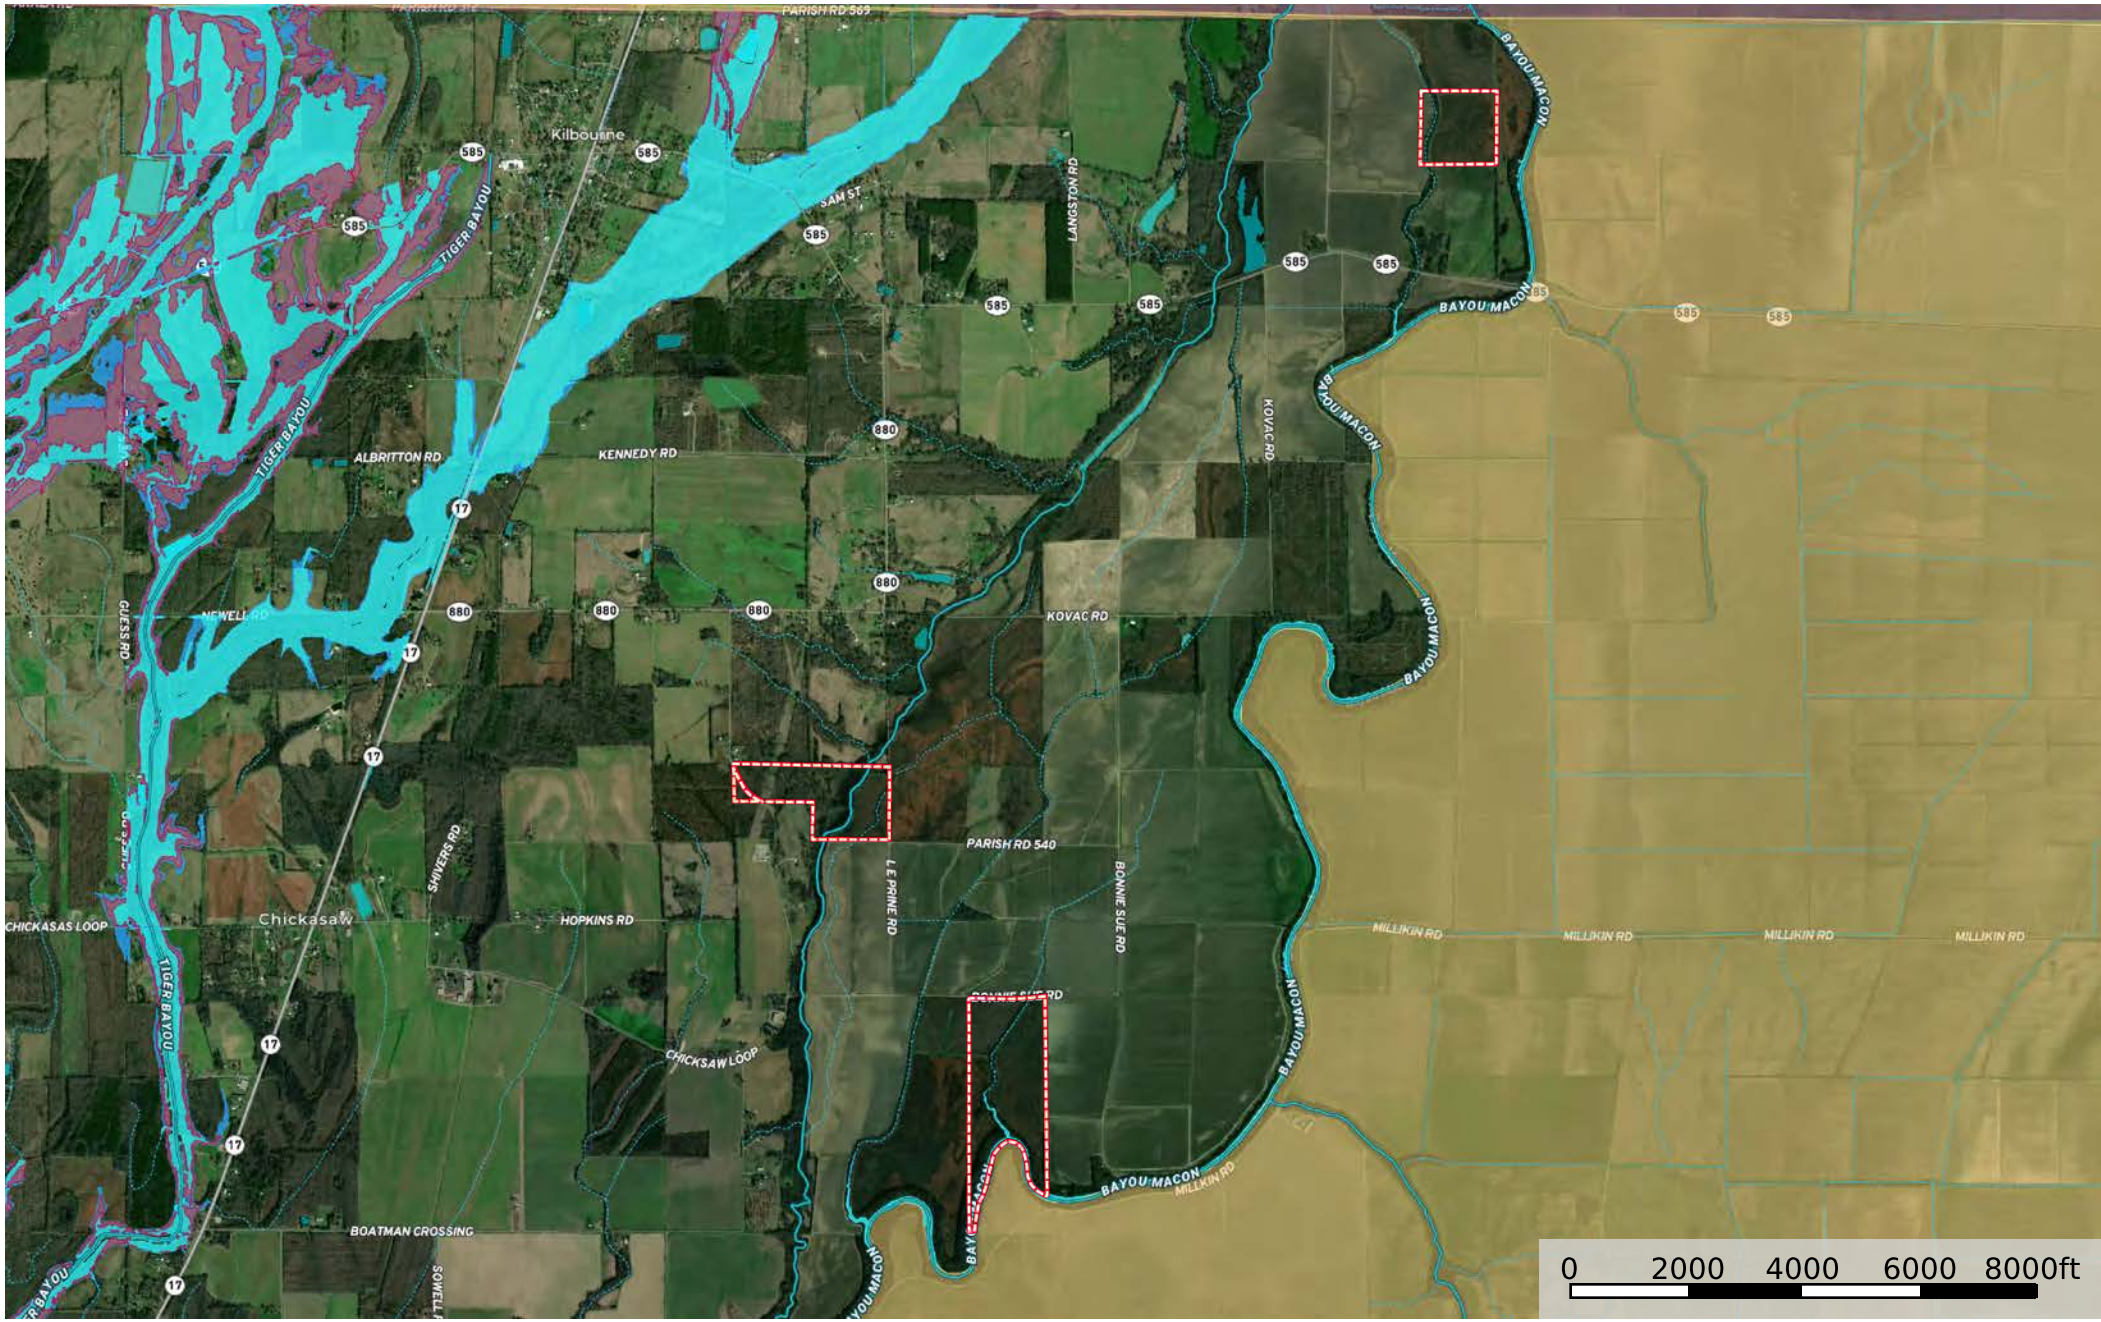

# Bayou Macon 185

Louisiana, AC +/-

 Boundary

# Bayou Macon 185

Louisiana, AC +/-

- Boundary
- 100 Year Floodplain
- 500 Year Floodplain
- Floodway
- Special
- Unmapped/ Not Included
- Stream, Intermittent
- River/Creek
- Water Body