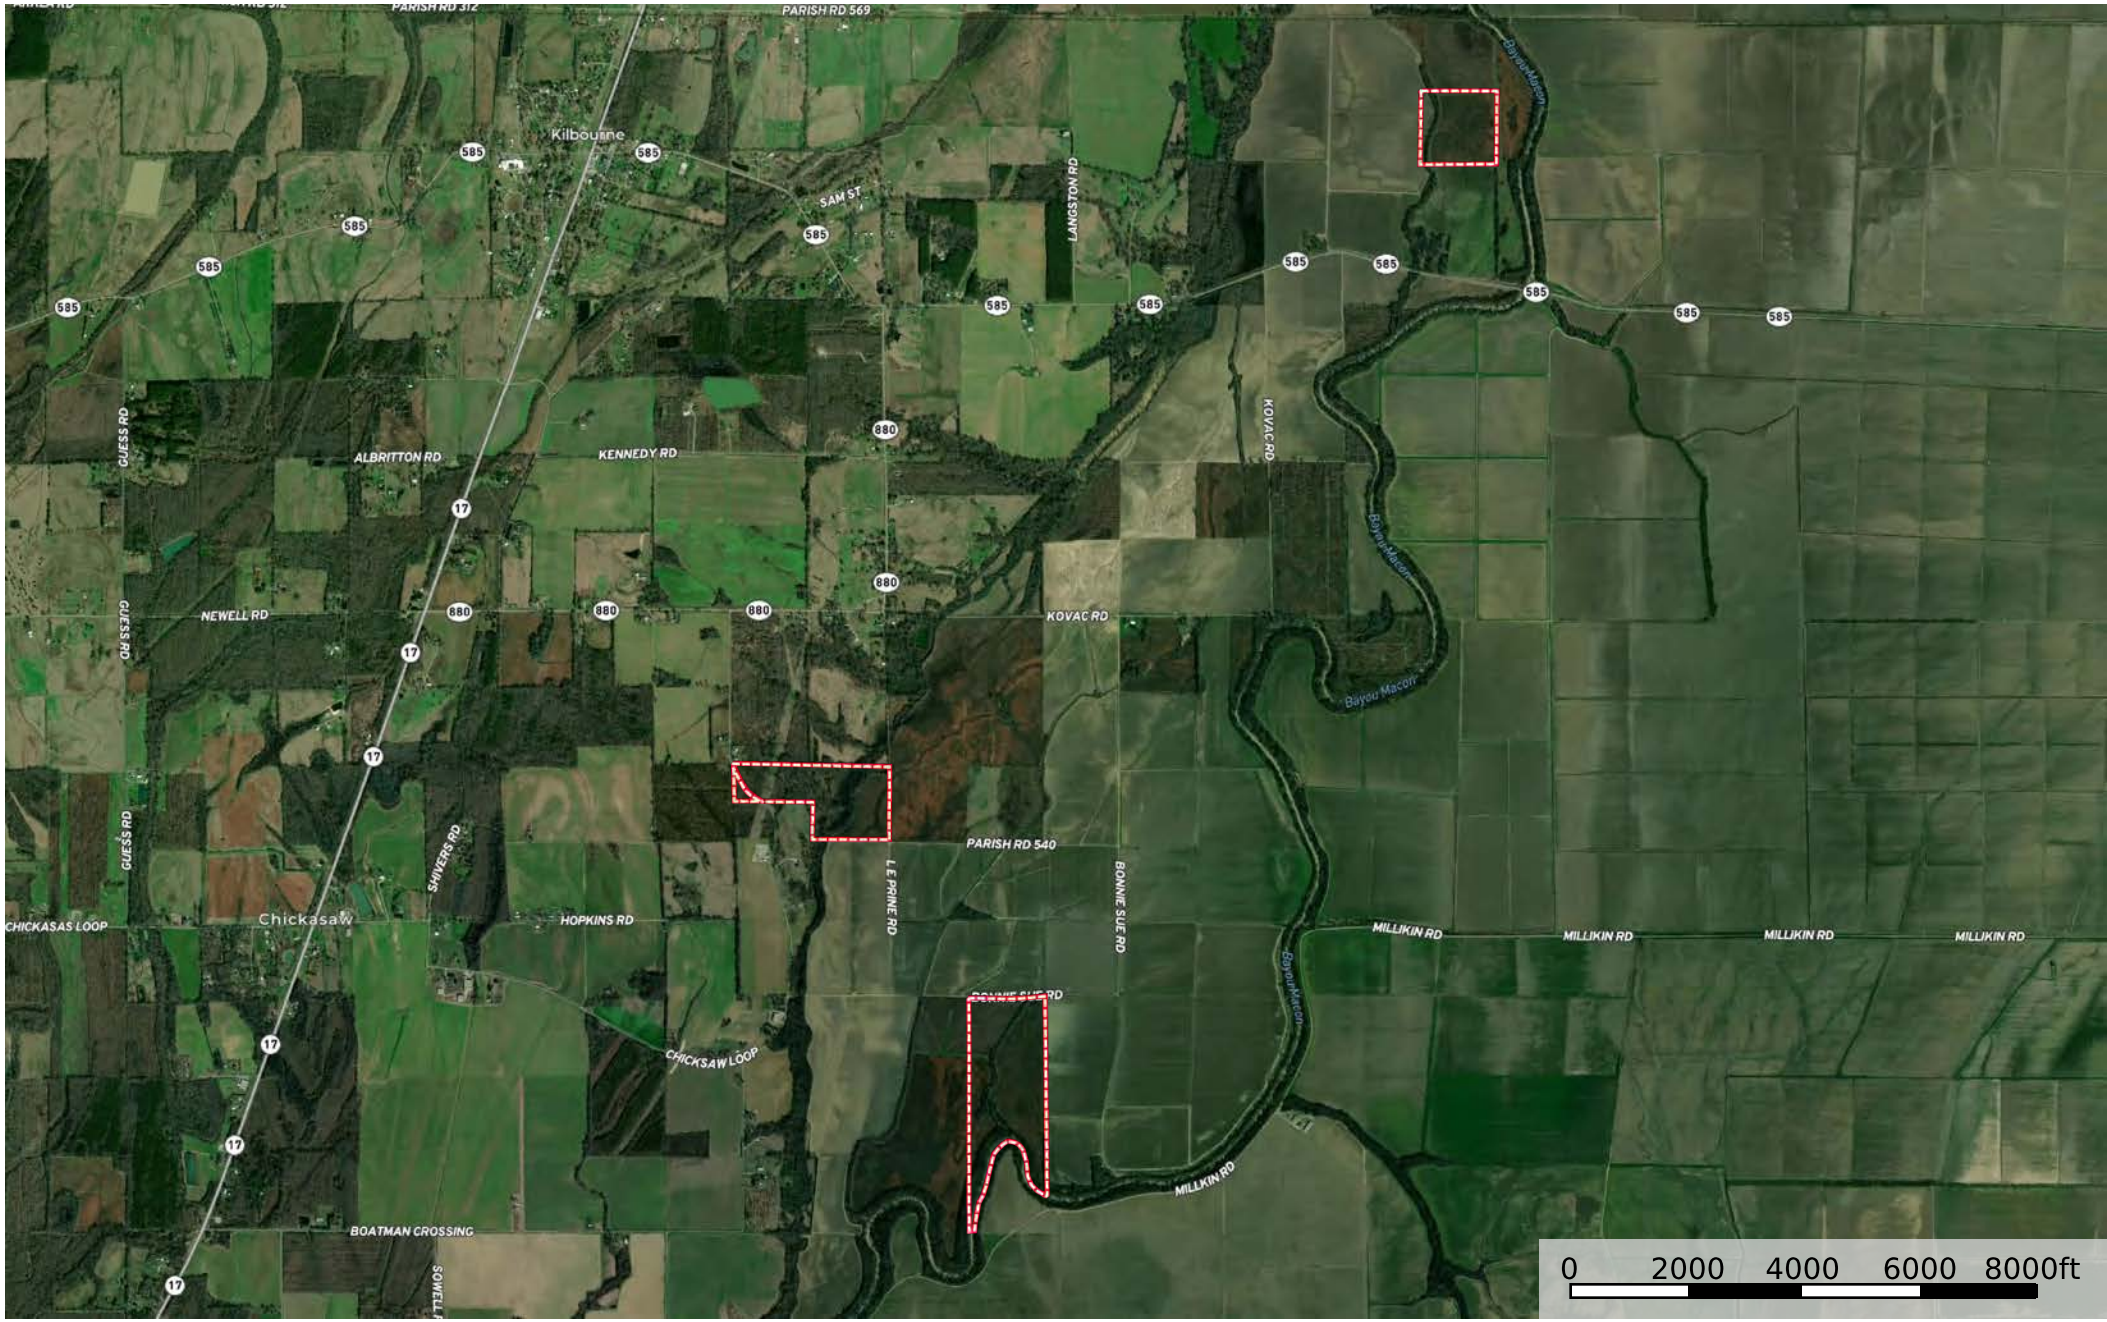

# Bayou Macon 185

Louisiana, AC +/-

 Boundary

# Bayou Macon 185

Louisiana, AC +/-

- Boundary
- 100 Year Floodplain
- 500 Year Floodplain
- Floodway
- Special
- Unmapped/ Not Included
- Stream, Intermittent
- River/Creek
- Water Body