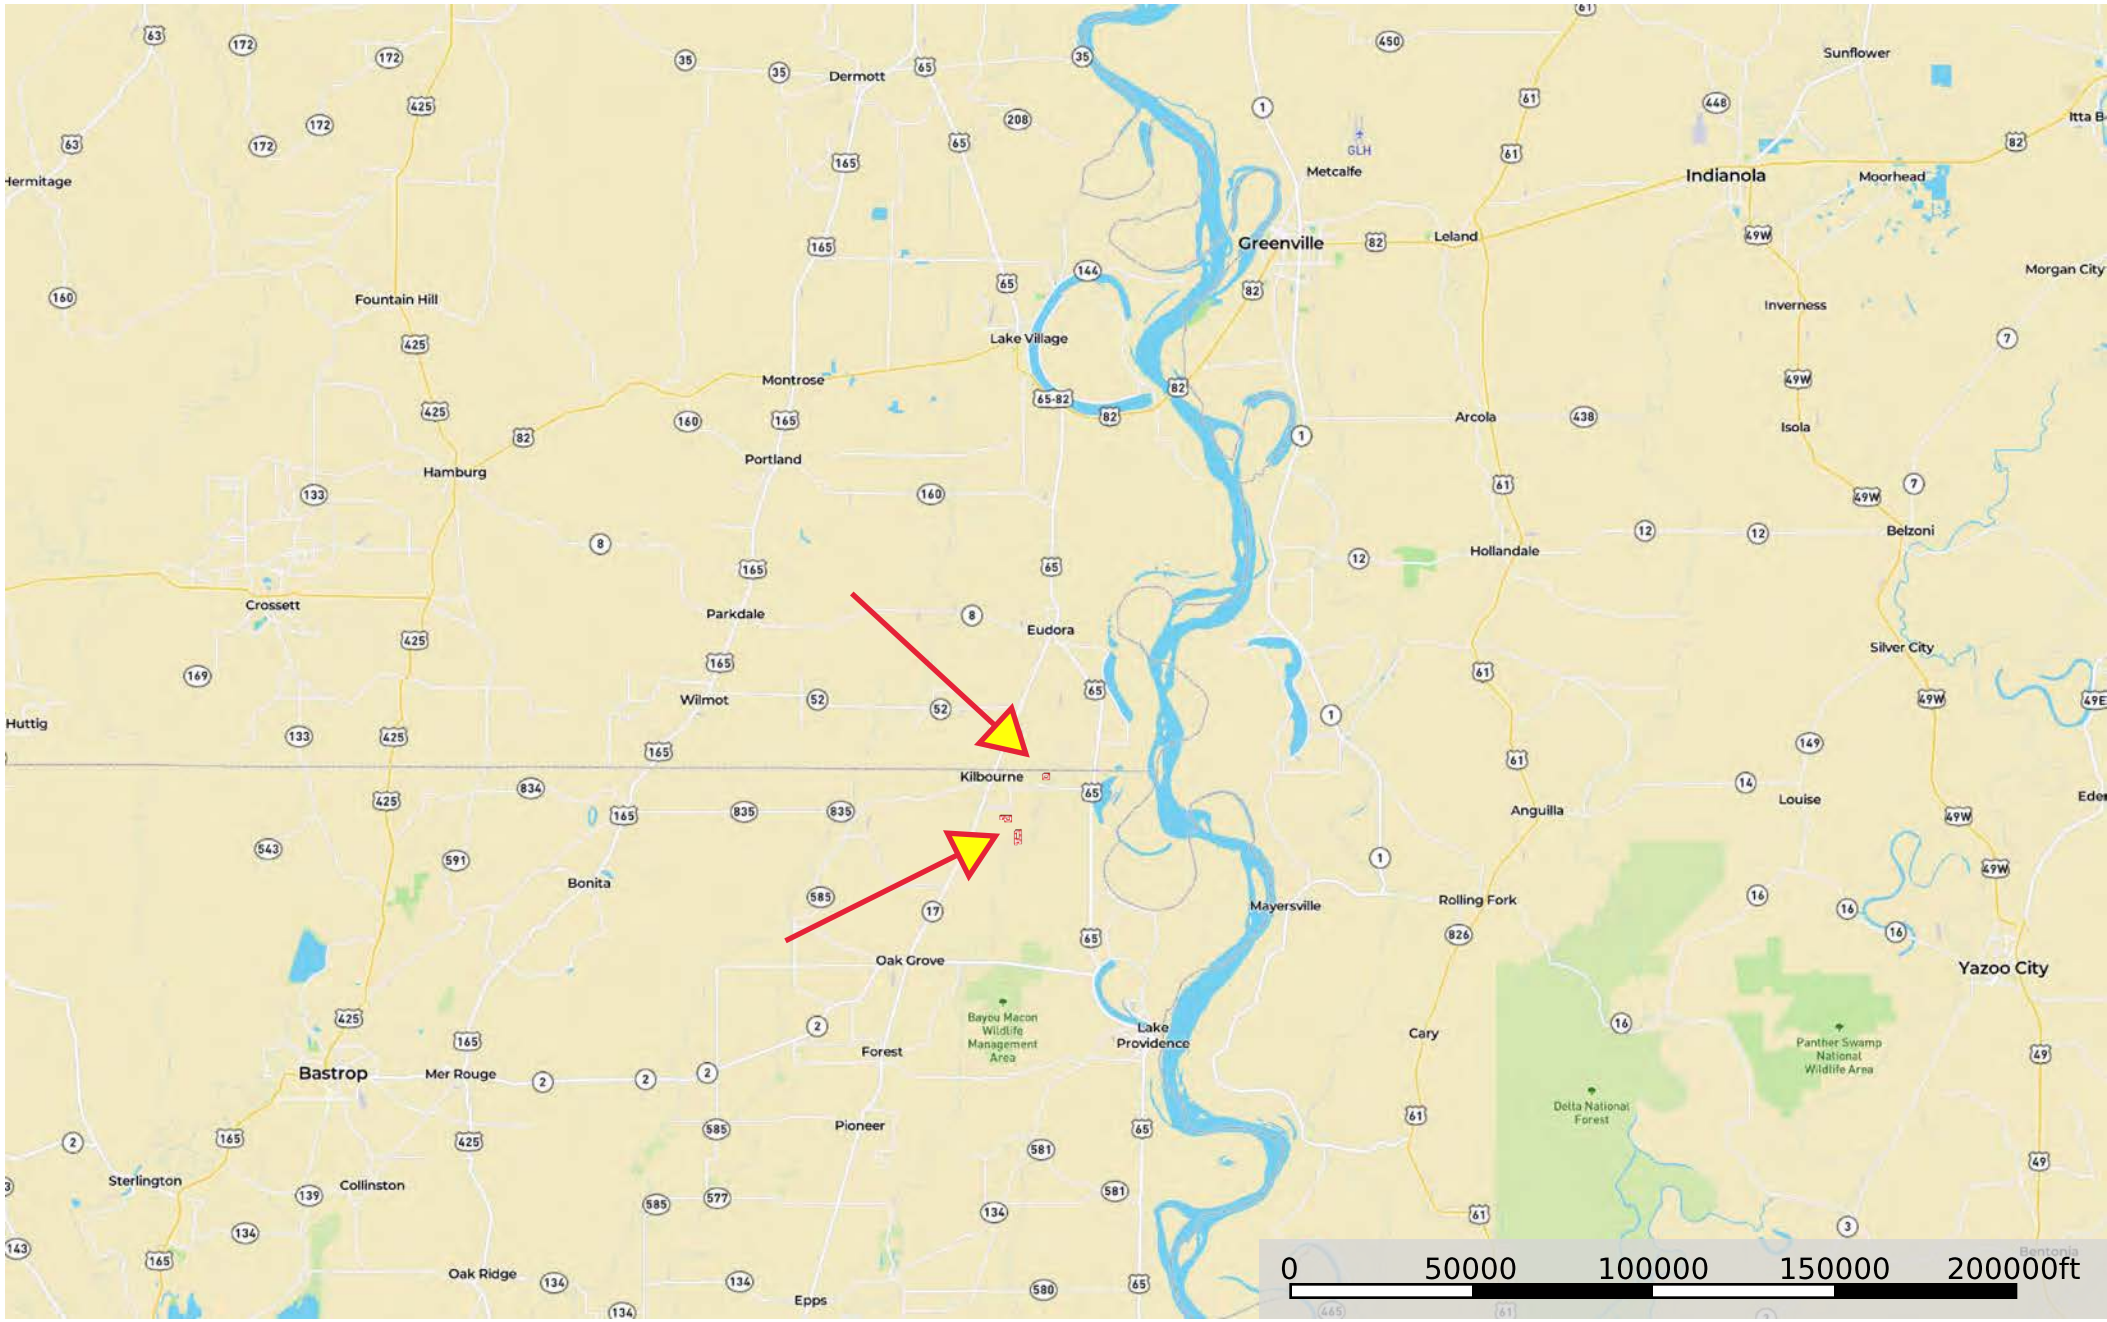

# Bayou Macon 185

Louisiana, AC +/-

 Boundary

# Bayou Macon 185

Louisiana, AC +/-

- Boundary
- 100 Year Floodplain
- 500 Year Floodplain
- Floodway
- Special
- Unmapped/ Not Included
- Stream, Intermittent
- River/Creek
- Water Body