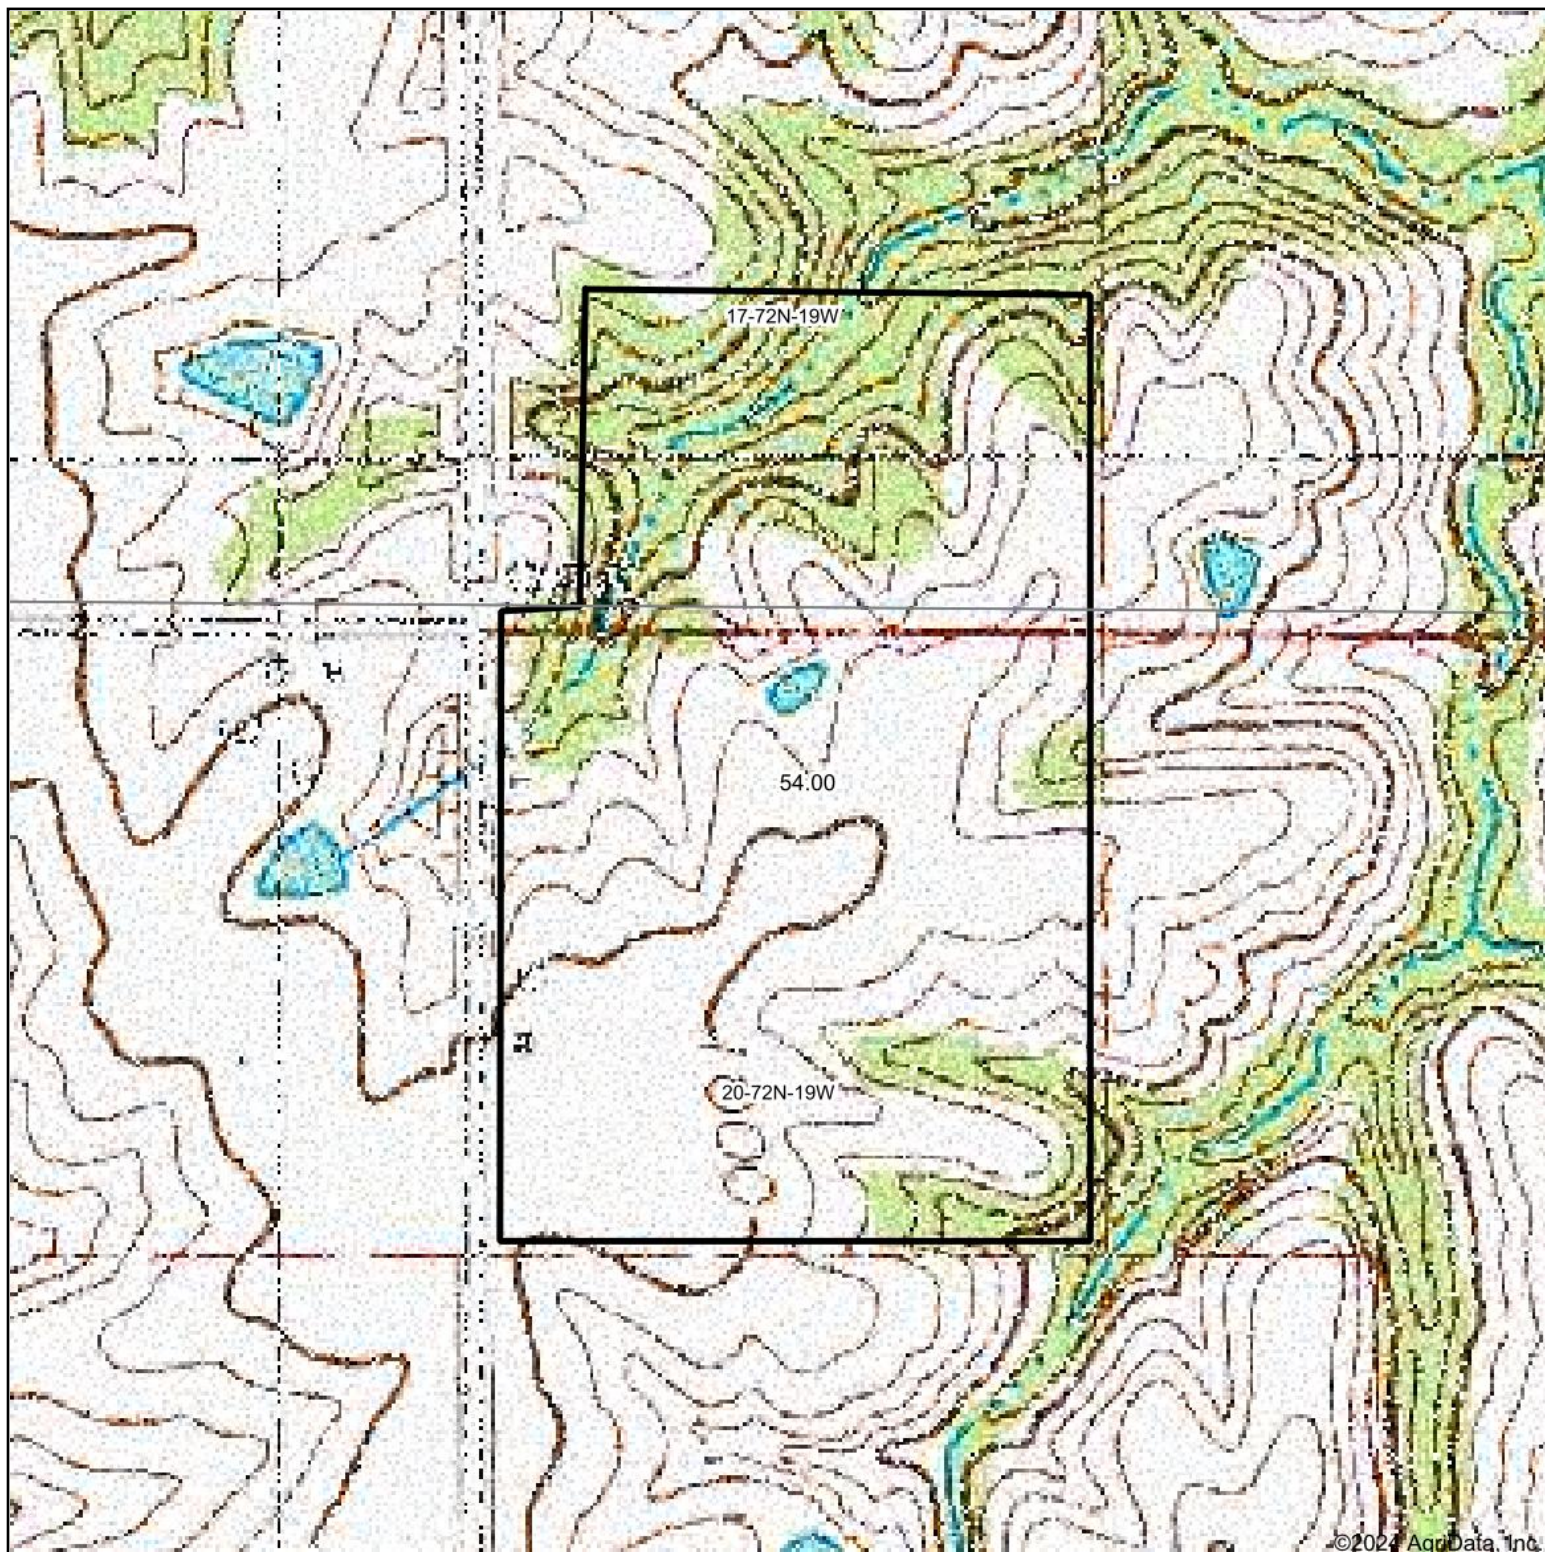

Topography Map

Boundary Lines Are Approximate

©2024 AgriData, Inc.

Hawkeye Farm Mgmt & Real Estate

Map Center: 41° 1' 45.15, -93° 4' 3.93

20-72N-19W
Monroe County
Iowa

3/11/2024

Maps Provided By:

© AgriData, Inc. 2023

www.AgrIDataInc.com