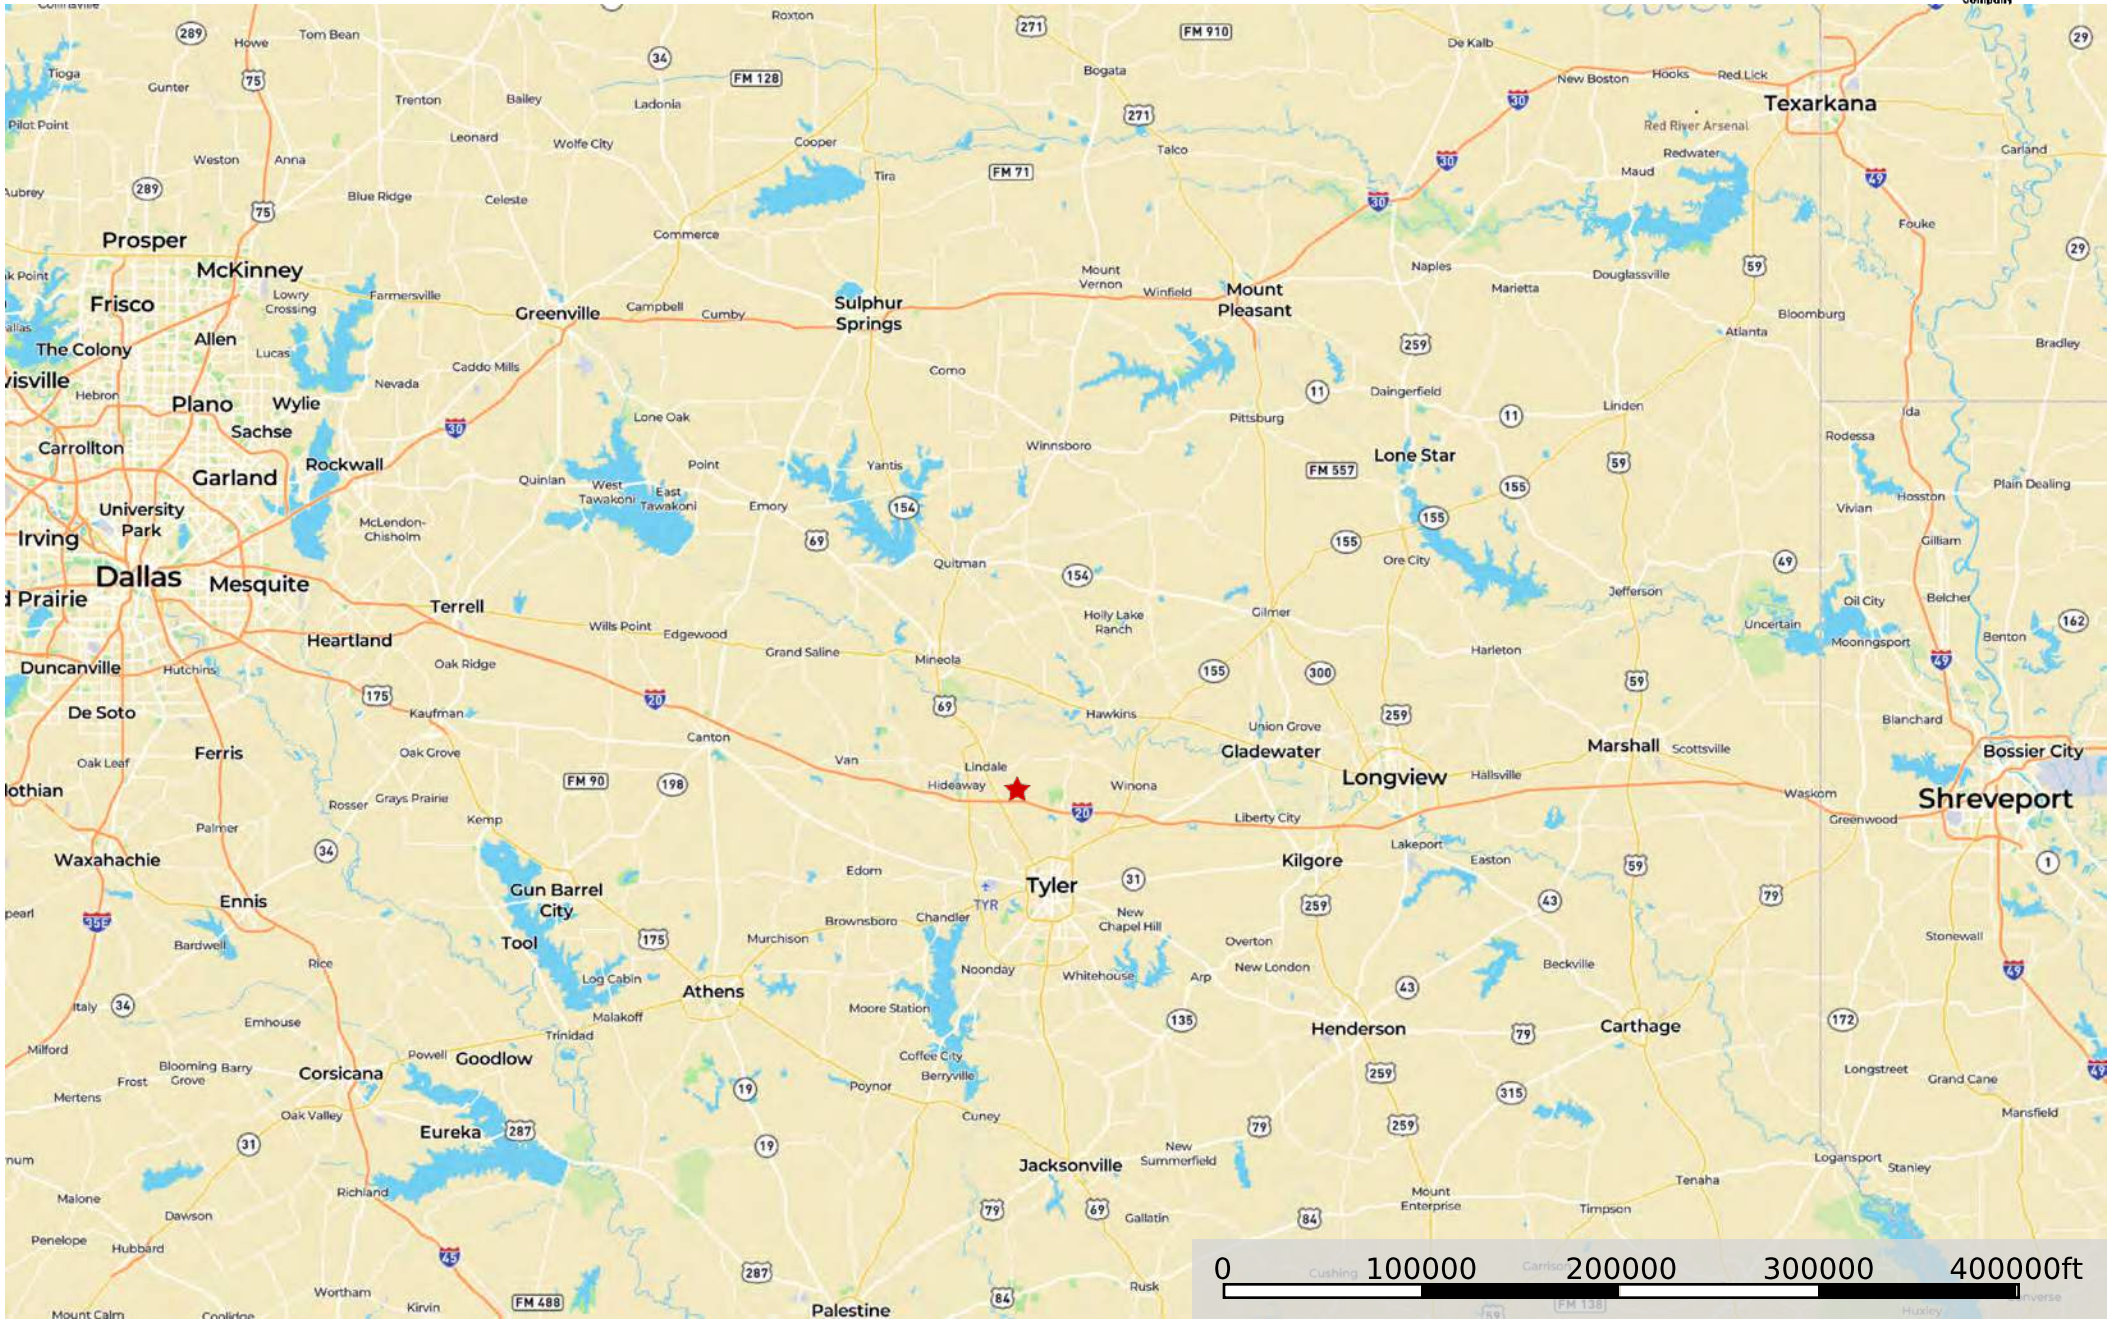

Burroughs Ranch

Smith County, Texas, 72 AC +/-

★ Star 1 □ Boundary