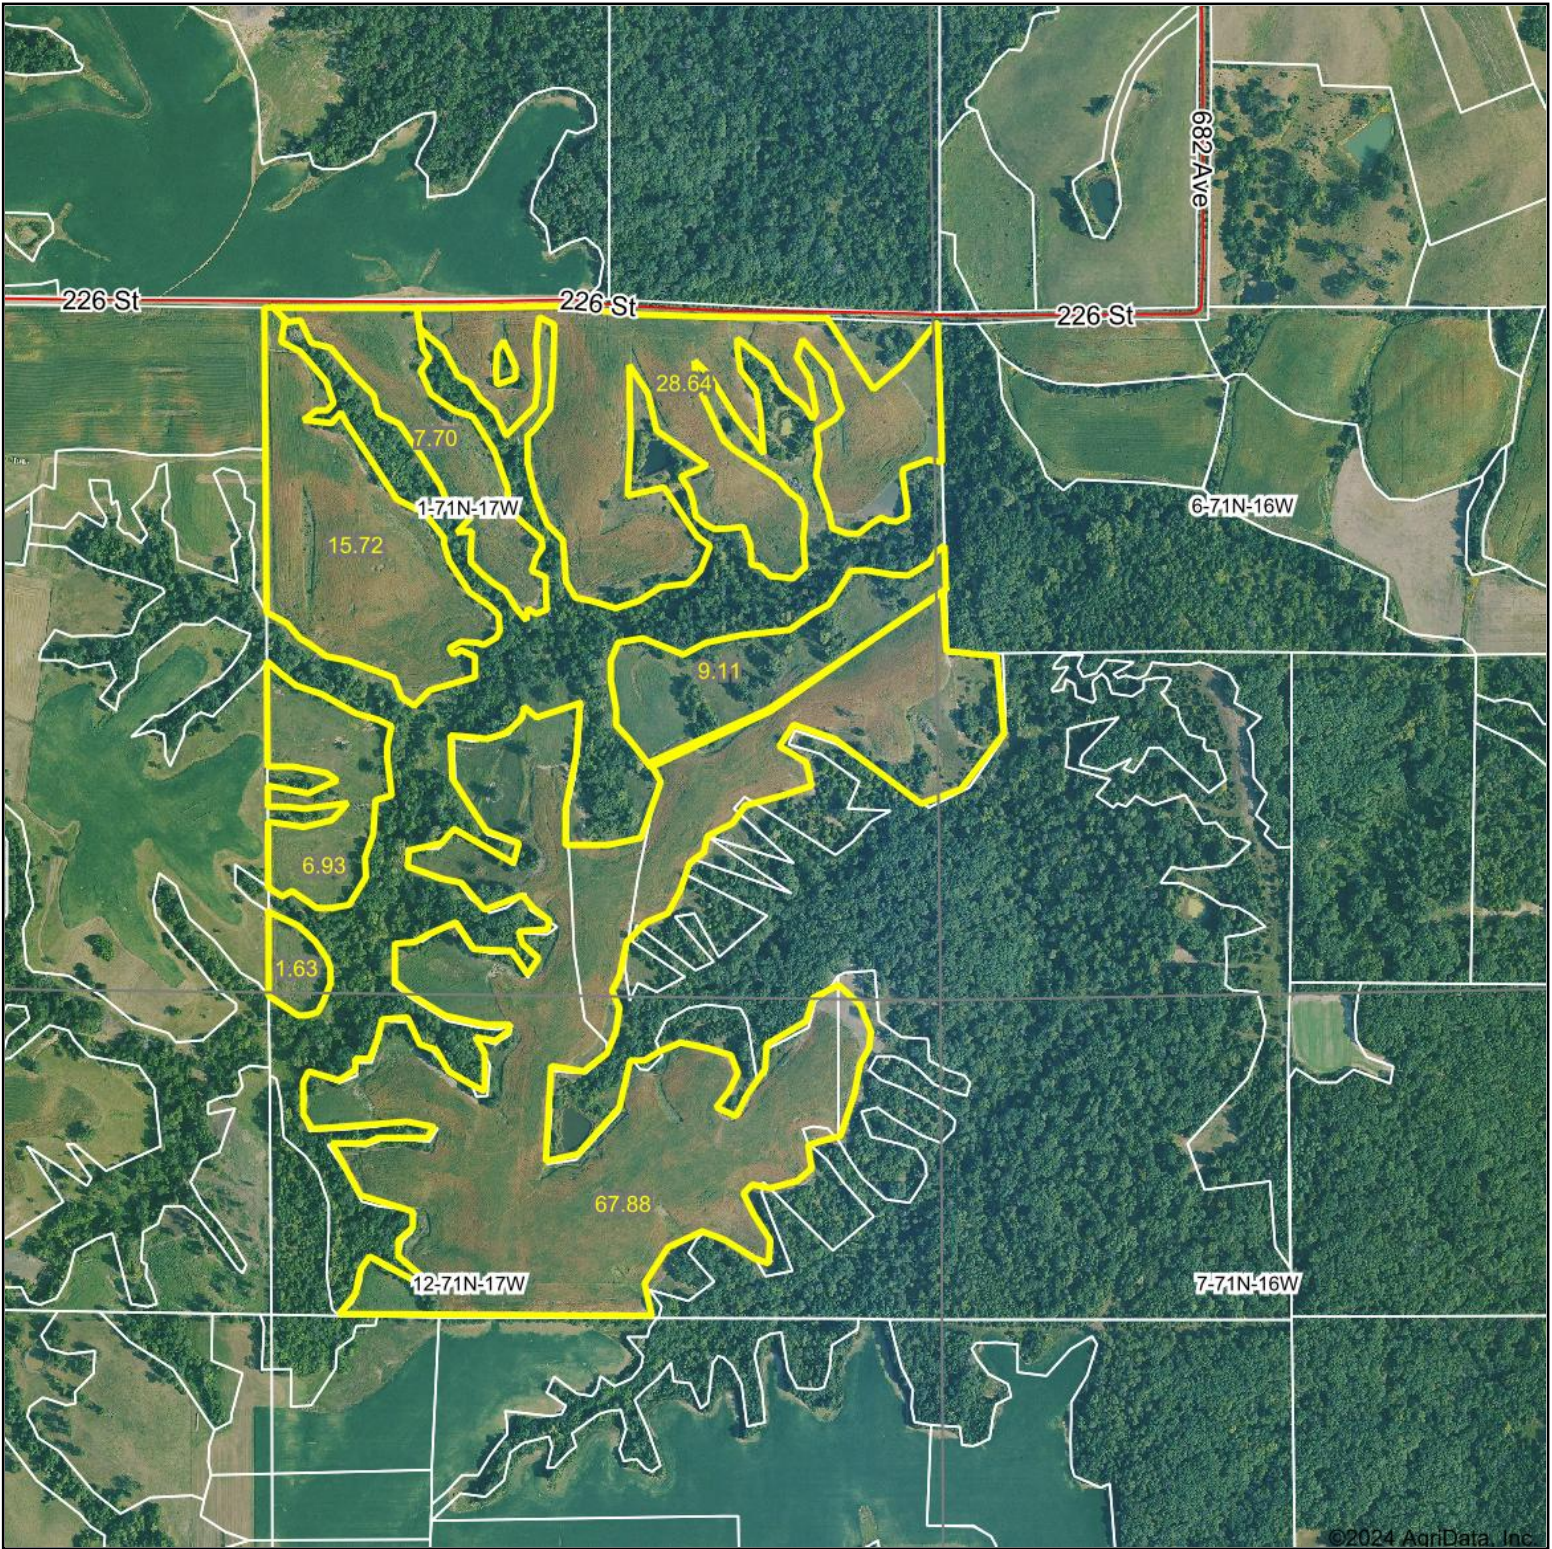

Aerial Map

Boundary Lines Are Approximate

©2024 AgriData, Inc.

Hawkeye Farm Mgmt & Real Estate

United Country
Real Estate
22 N Main, Albia IA Phone: 641-957-7796
Email: hawkeye@uclous.com
For more info: www.uclous.com
www.iowawhitetailfarms.com

Boundary Center: 40° 58' 23.18, -92° 45' 31.12

1-71N-17W
Monroe County
Iowa

Maps Provided By:
surety
CUSTOMIZED ONLINE MAPPING
© AgriData, Inc. 2023 www.AgridataInc.com

2/20/2024

Field borders provided by Farm Service Agency as of 5/21/2008.