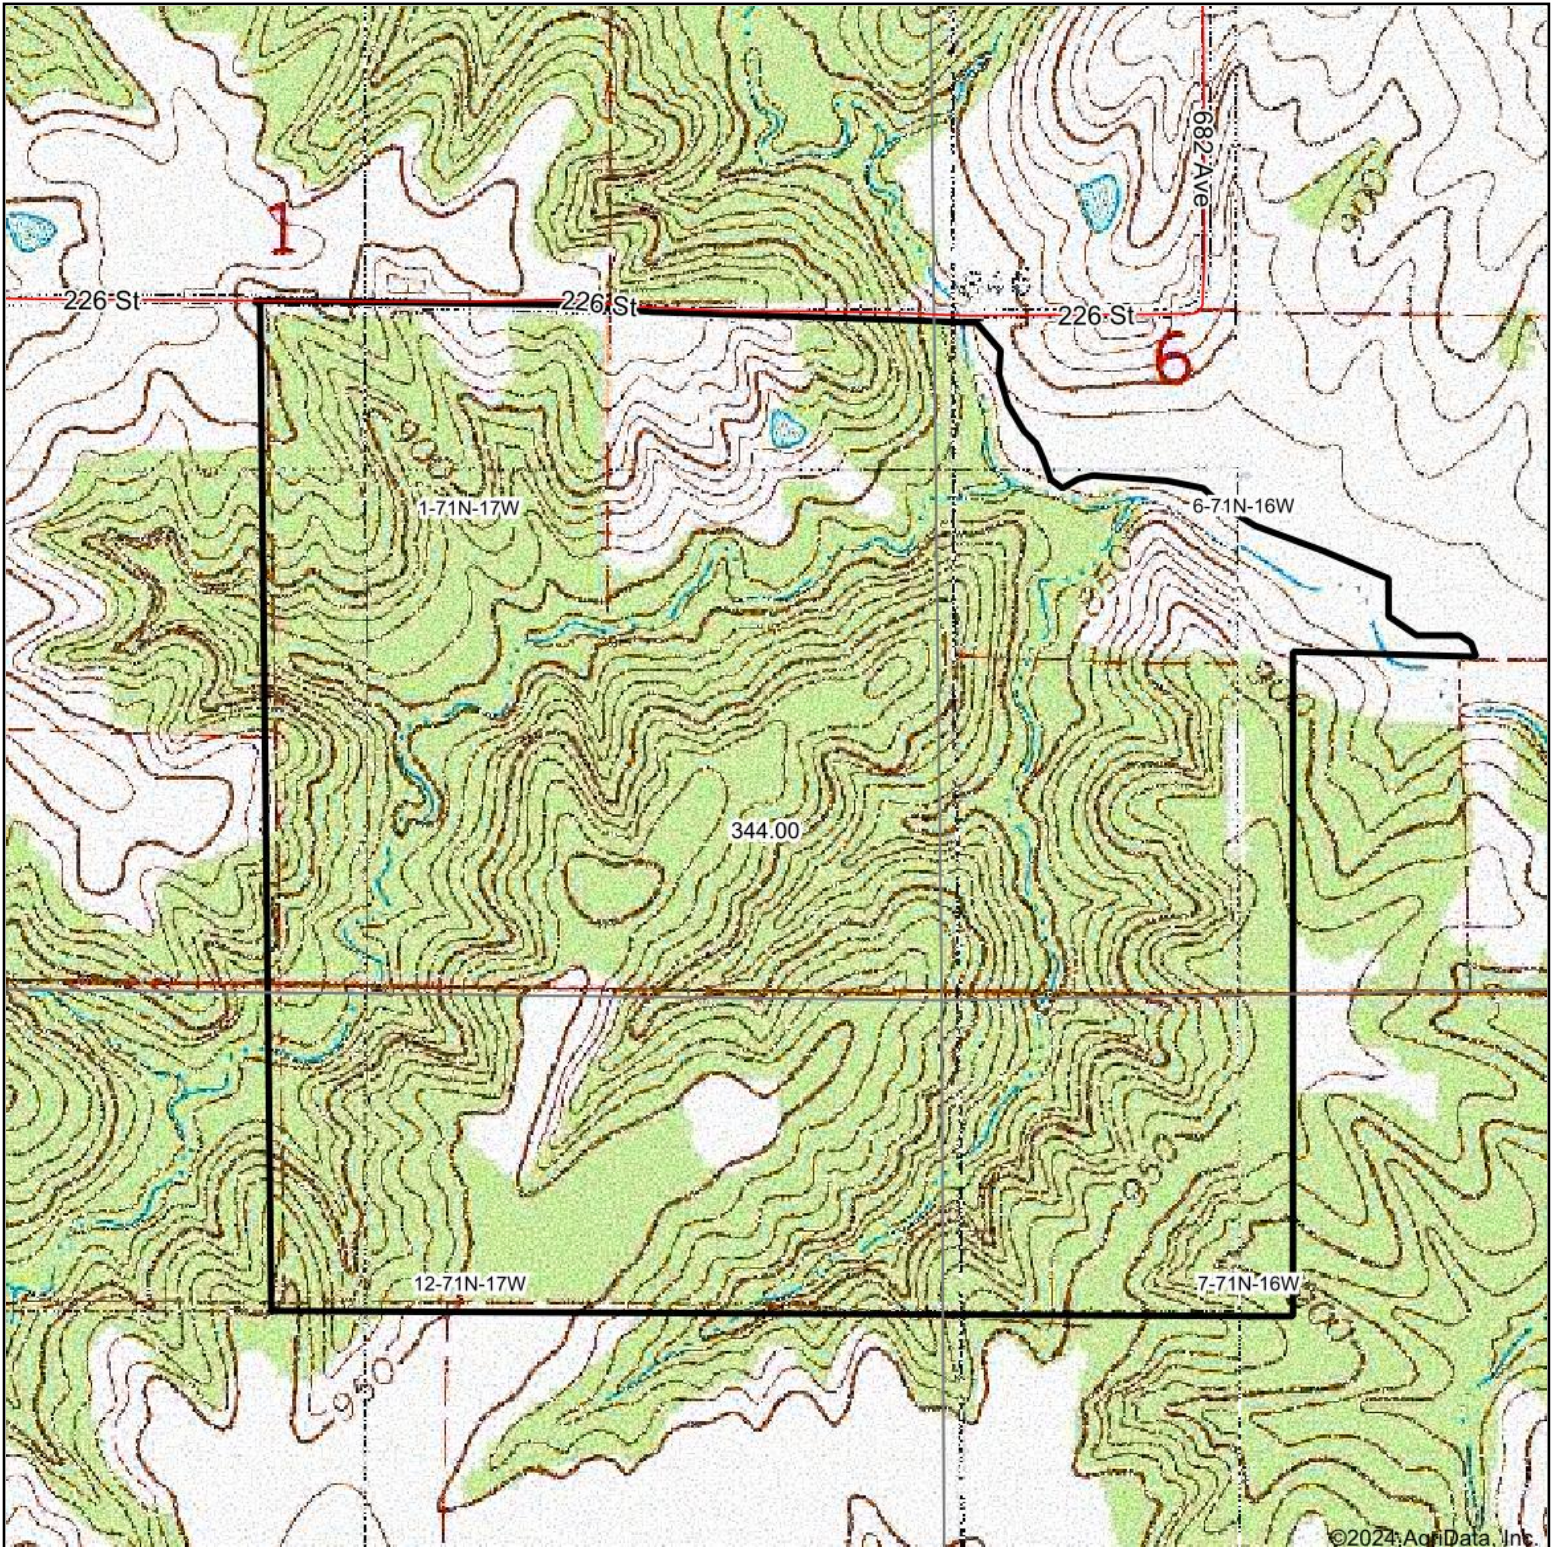

Topography Map

Boundary Lines Are Approximate

©2024 AgriData, Inc.

Hawkeye Farm Mgmt & Real Estate

Map Center: 40° 58' 24.51, -92° 45' 24.01

1-71N-17W
Monroe County
Iowa

2/20/2024

Maps Provided By:

© AgriData, Inc. 2023 www.AgrIDataInc.com