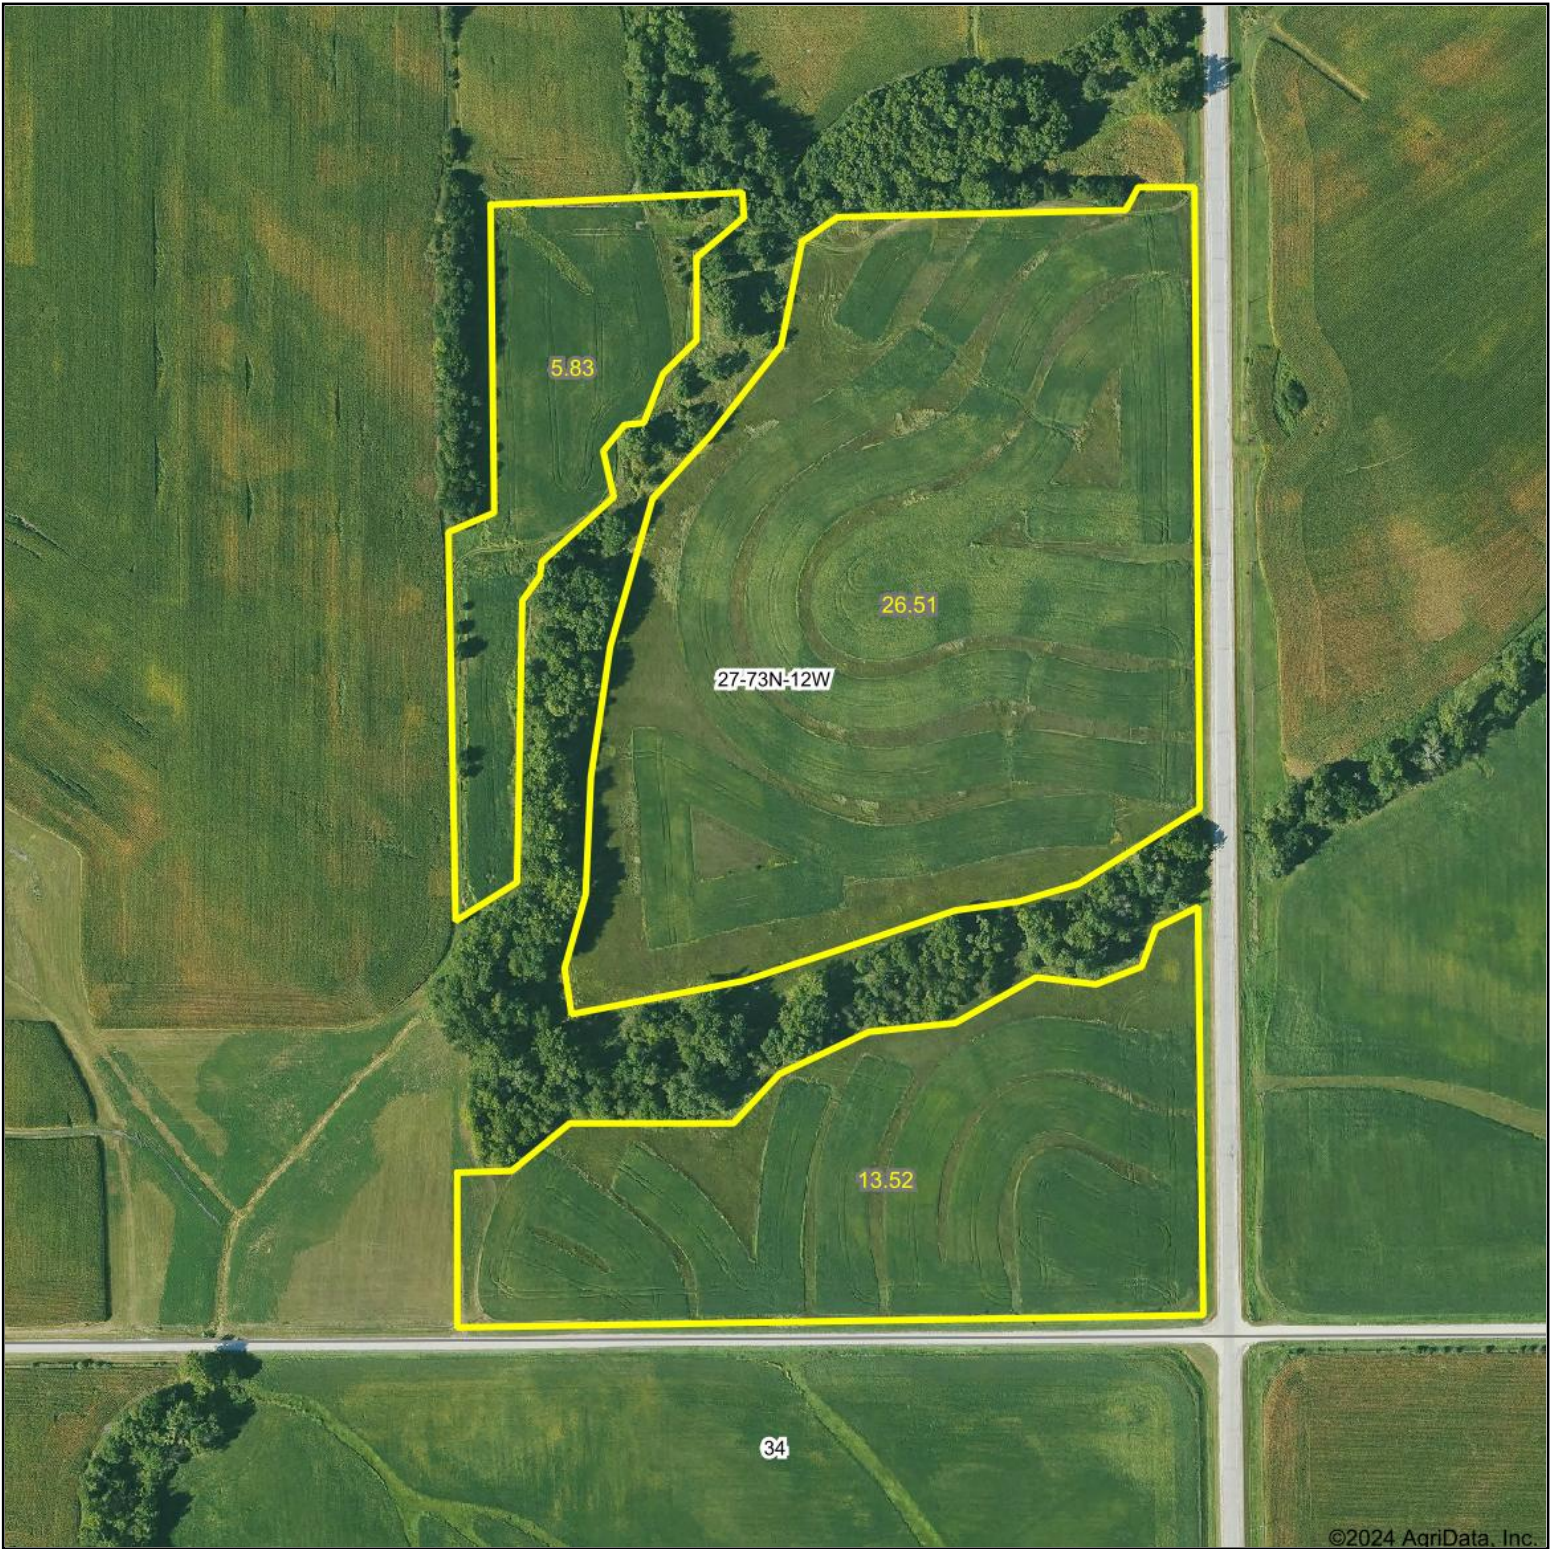

Aerial Map

Boundary Lines Are Approximate

©2024 AgriData, Inc.

Hawkeye Farm Mgmt & Real Estate

Boundary Center: 41° 5' 35.73, -92° 13' 48.1

27-73N-12W
Wapello County
Iowa

Maps Provided By:

© AgriData, Inc. 2023 www.AgrIDataInc.com

6/18/2024