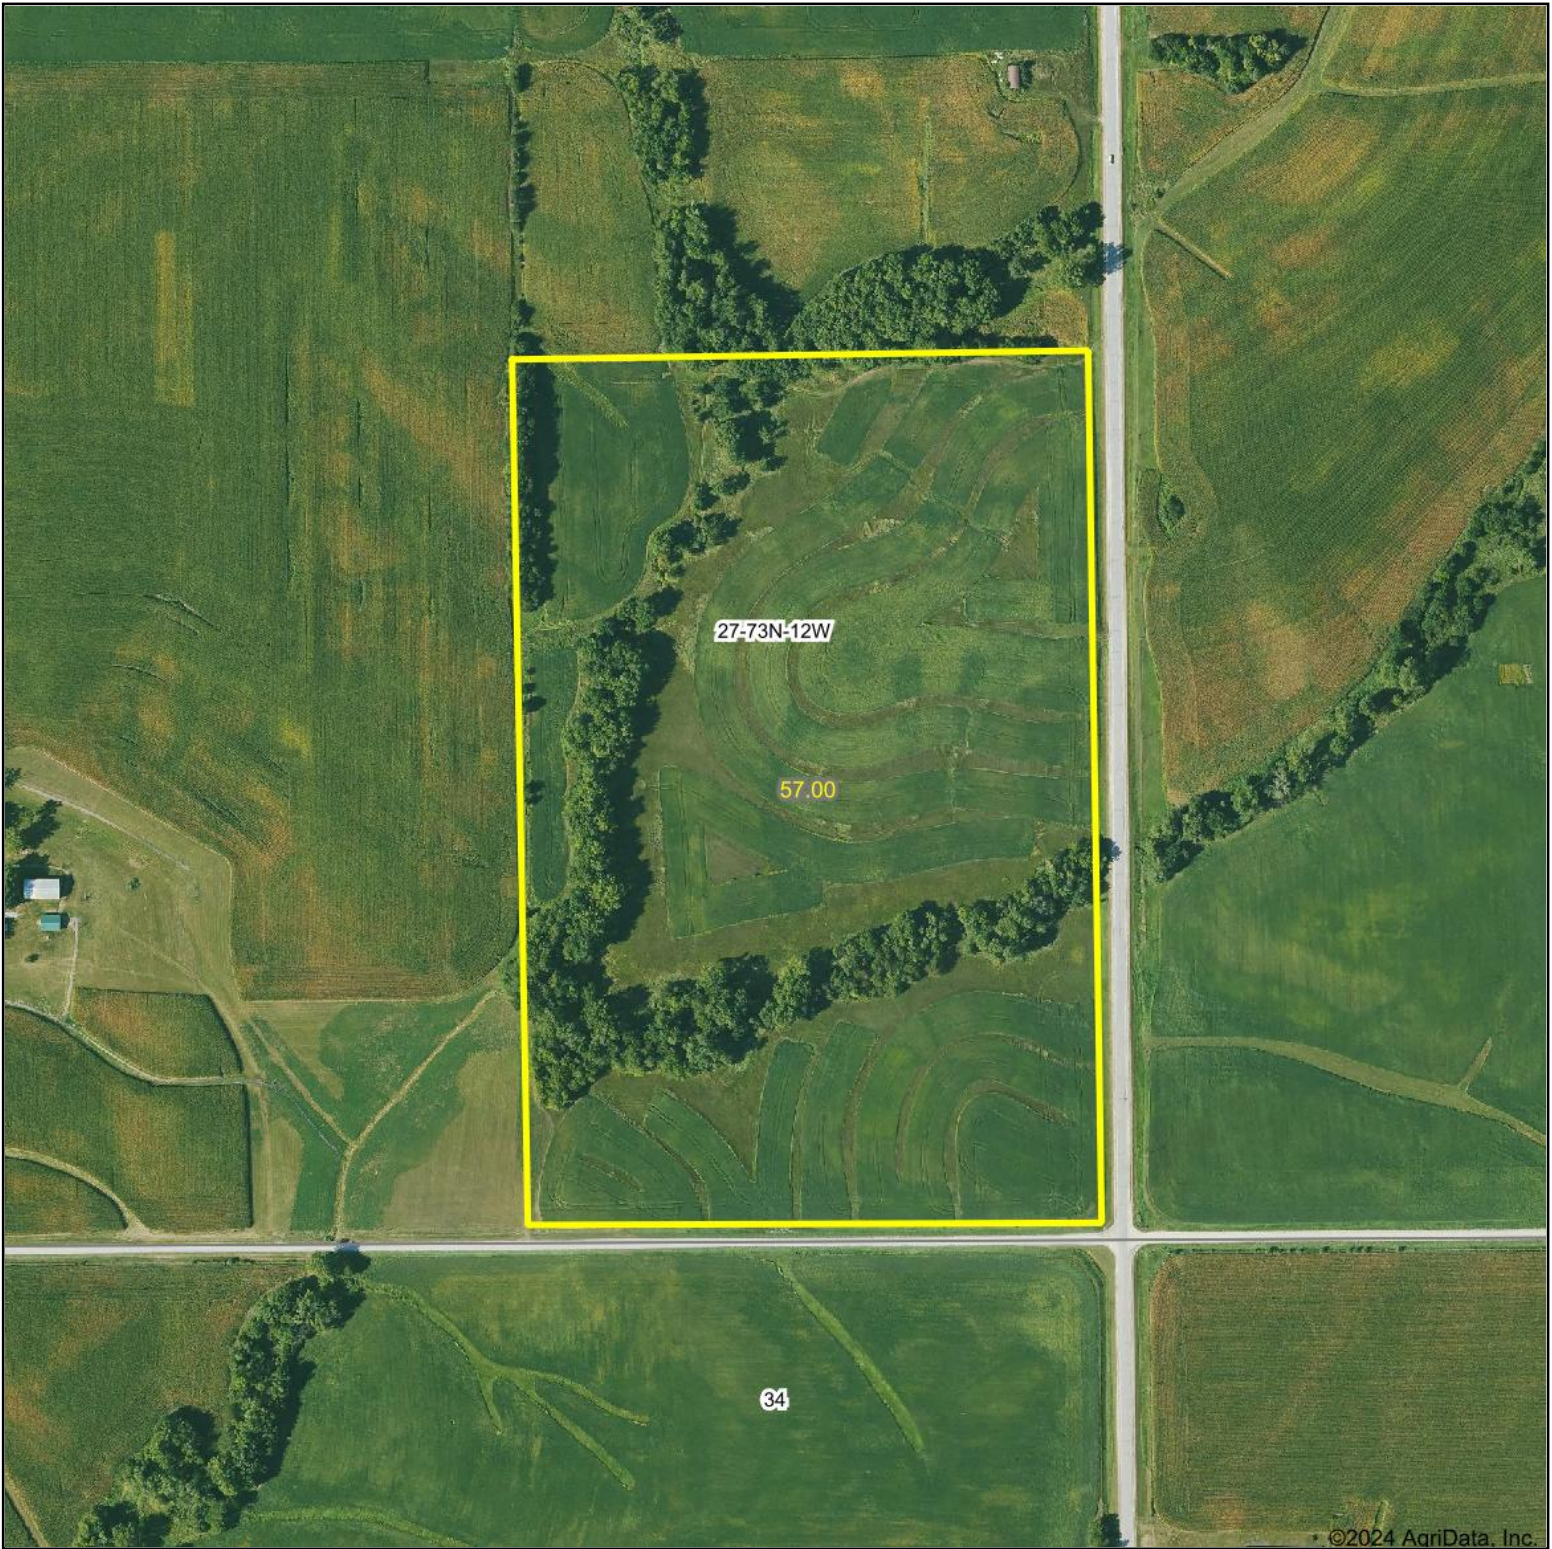

# Aerial Map

Boundary Lines Are Approximate

©2024 AgriData, Inc.

**Hawkeye Farm Mgmt & Real Estate**

**United Country**  
Real Estate  
22 N Main, Albia IA Phone: 641-952-7796  
Email: [hawkeye@uclous.com](mailto:hawkeye@uclous.com)  
For more info: [www.uclous.com](http://www.uclous.com)  
[www.iowawhitetailfarms.com](http://www.iowawhitetailfarms.com)

Boundary Center: 41° 5' 35.74, -92° 13' 48.15

0ft 492ft 984ft

**27-73N-12W**  
**Wapello County**  
**Iowa**

Maps Provided By:  
**surety**  
CUSTOMIZED ONLINE MAPPING  
© AgriData, Inc. 2023 [www.AgriDataInc.com](http://www.AgriDataInc.com)