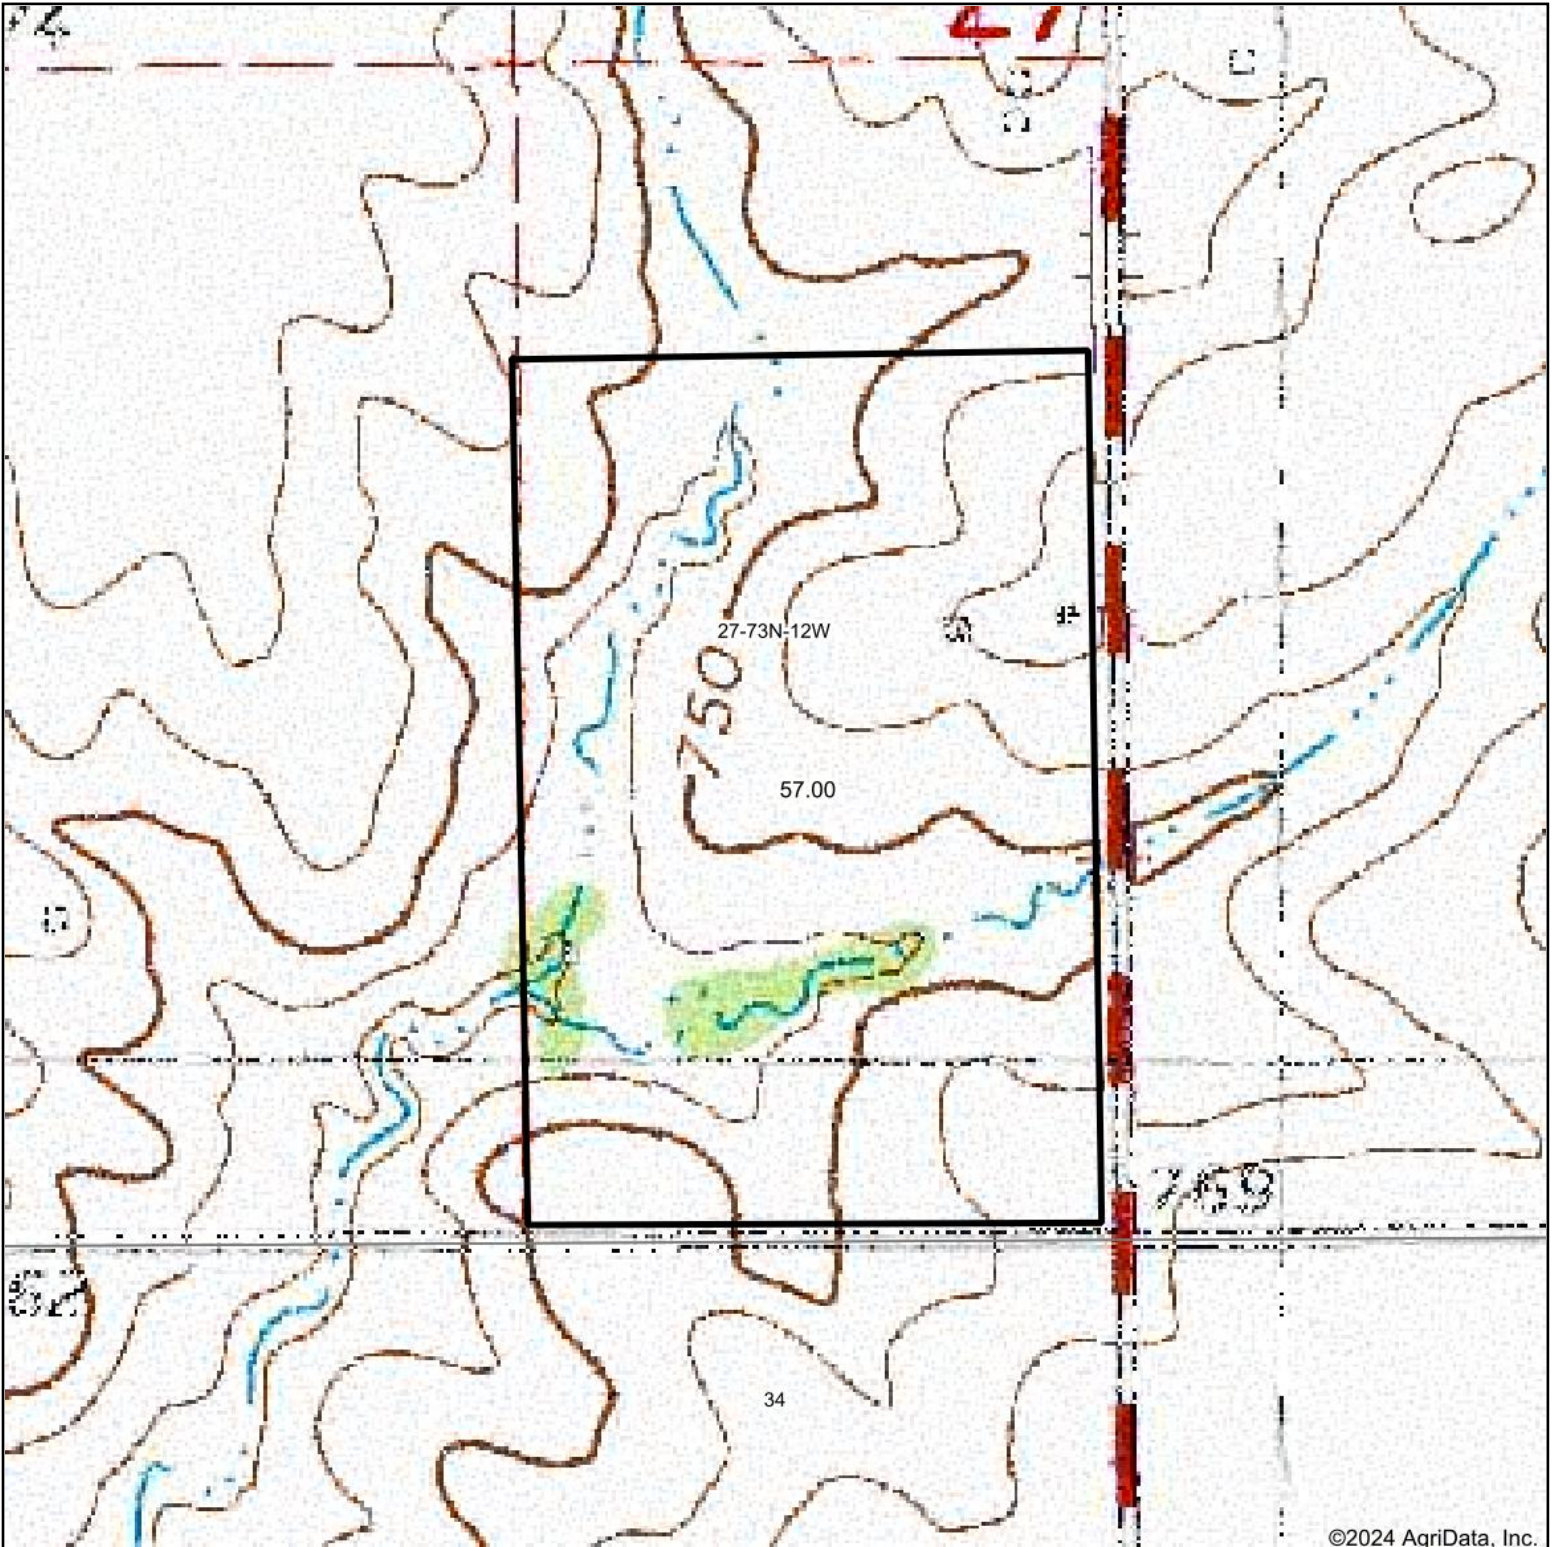

Topography Map

Boundary Lines Are Approximate

Hawkeye Farm Mgmt & Real Estate

Map Center: 41° 5' 36.04, -92° 13' 49.08

27-73N-12W
Wapello County
Iowa

6/18/2024

Maps Provided By:

© AgriData, Inc. 2023

www.AgriDataInc.com