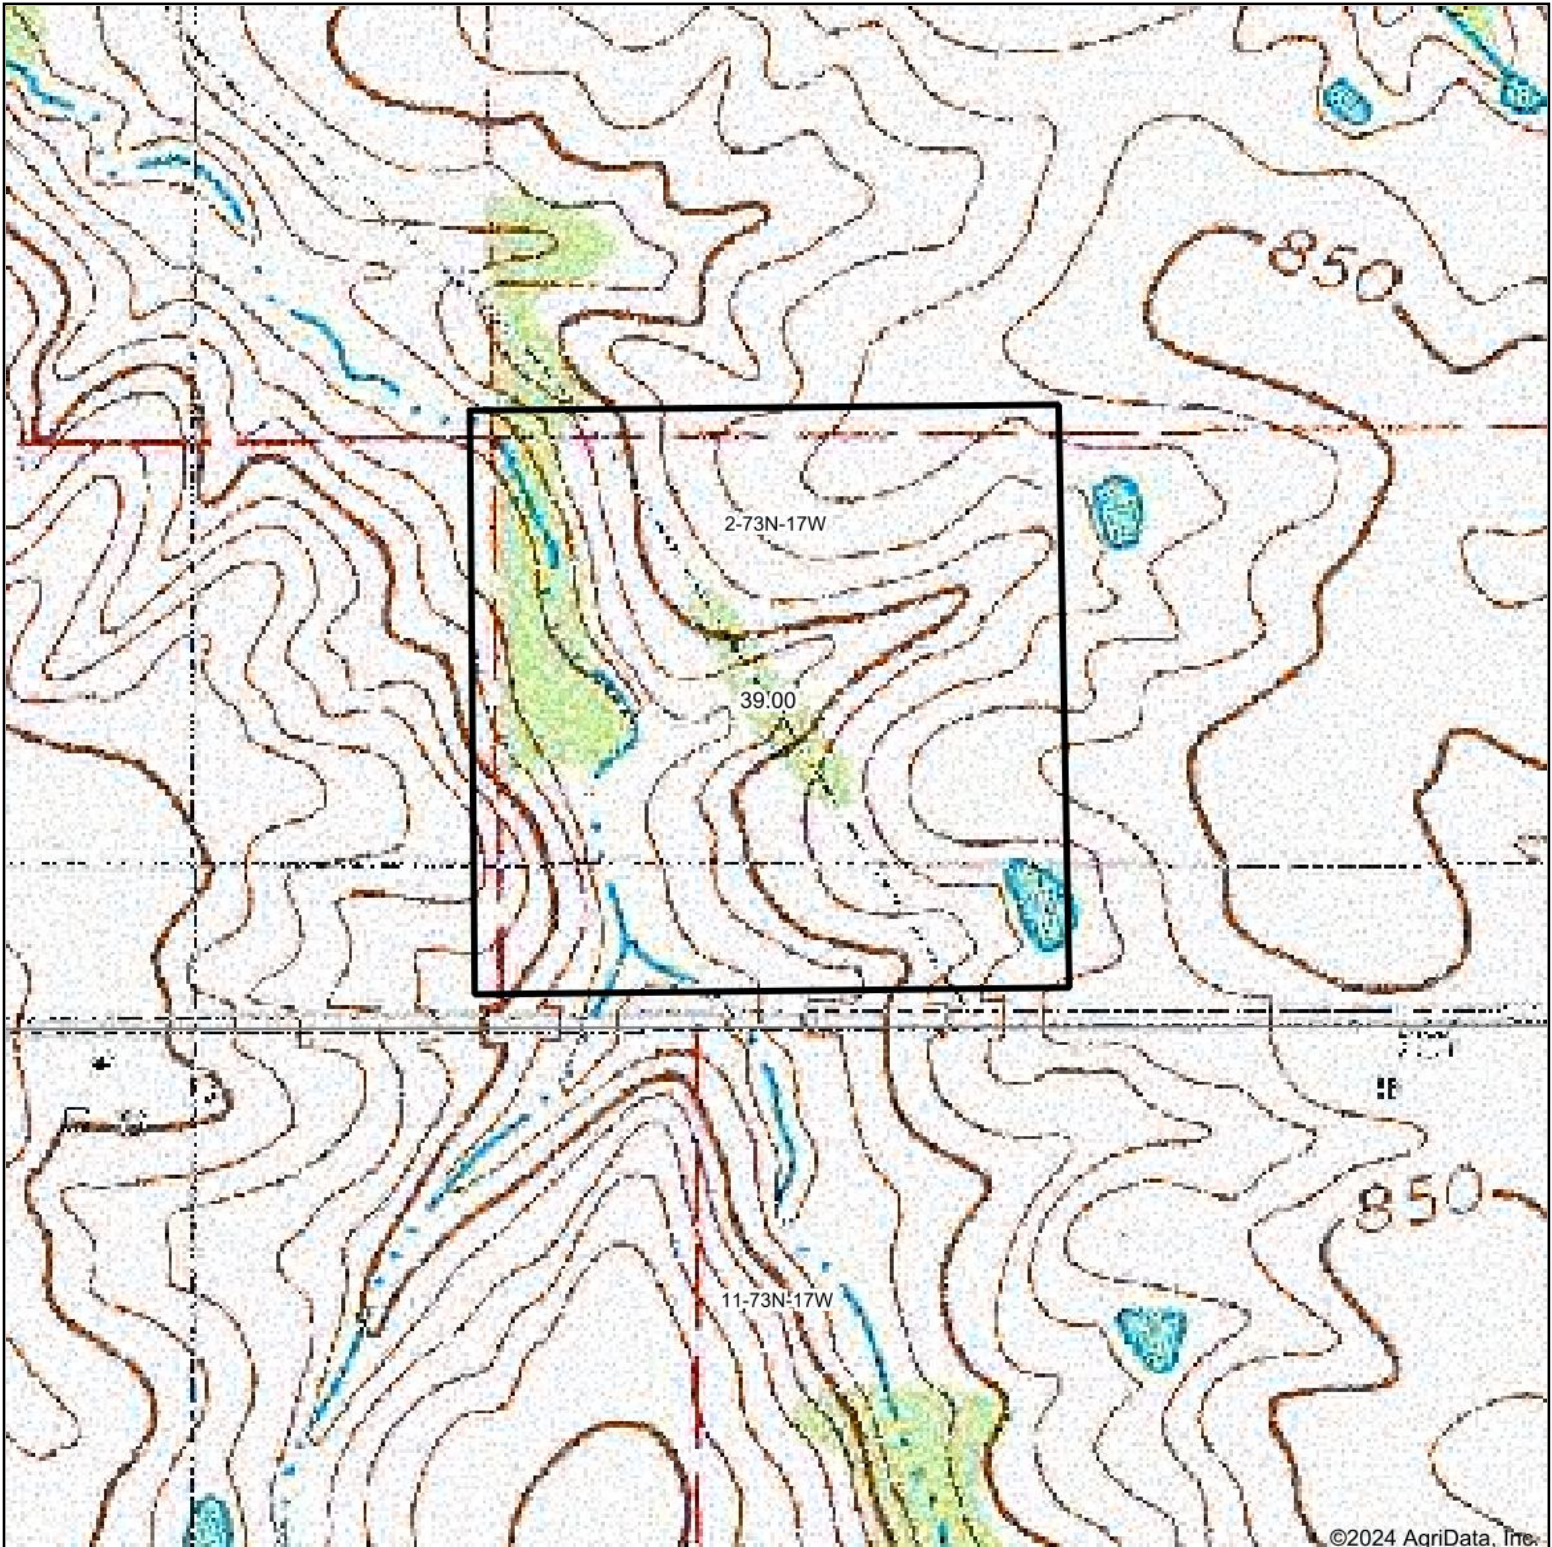

Topography Map

Boundary Lines Are Approximate

©2024 AgriData, Inc.

Hawkeye Farm Mgmt & Real Estate

Map Center: 41° 8' 54.64, -92° 46' 51.66

2-73N-17W
Monroe County
Iowa

6/18/2024

Maps Provided By:

© AgriData, Inc. 2023

www.AgrIDataInc.com