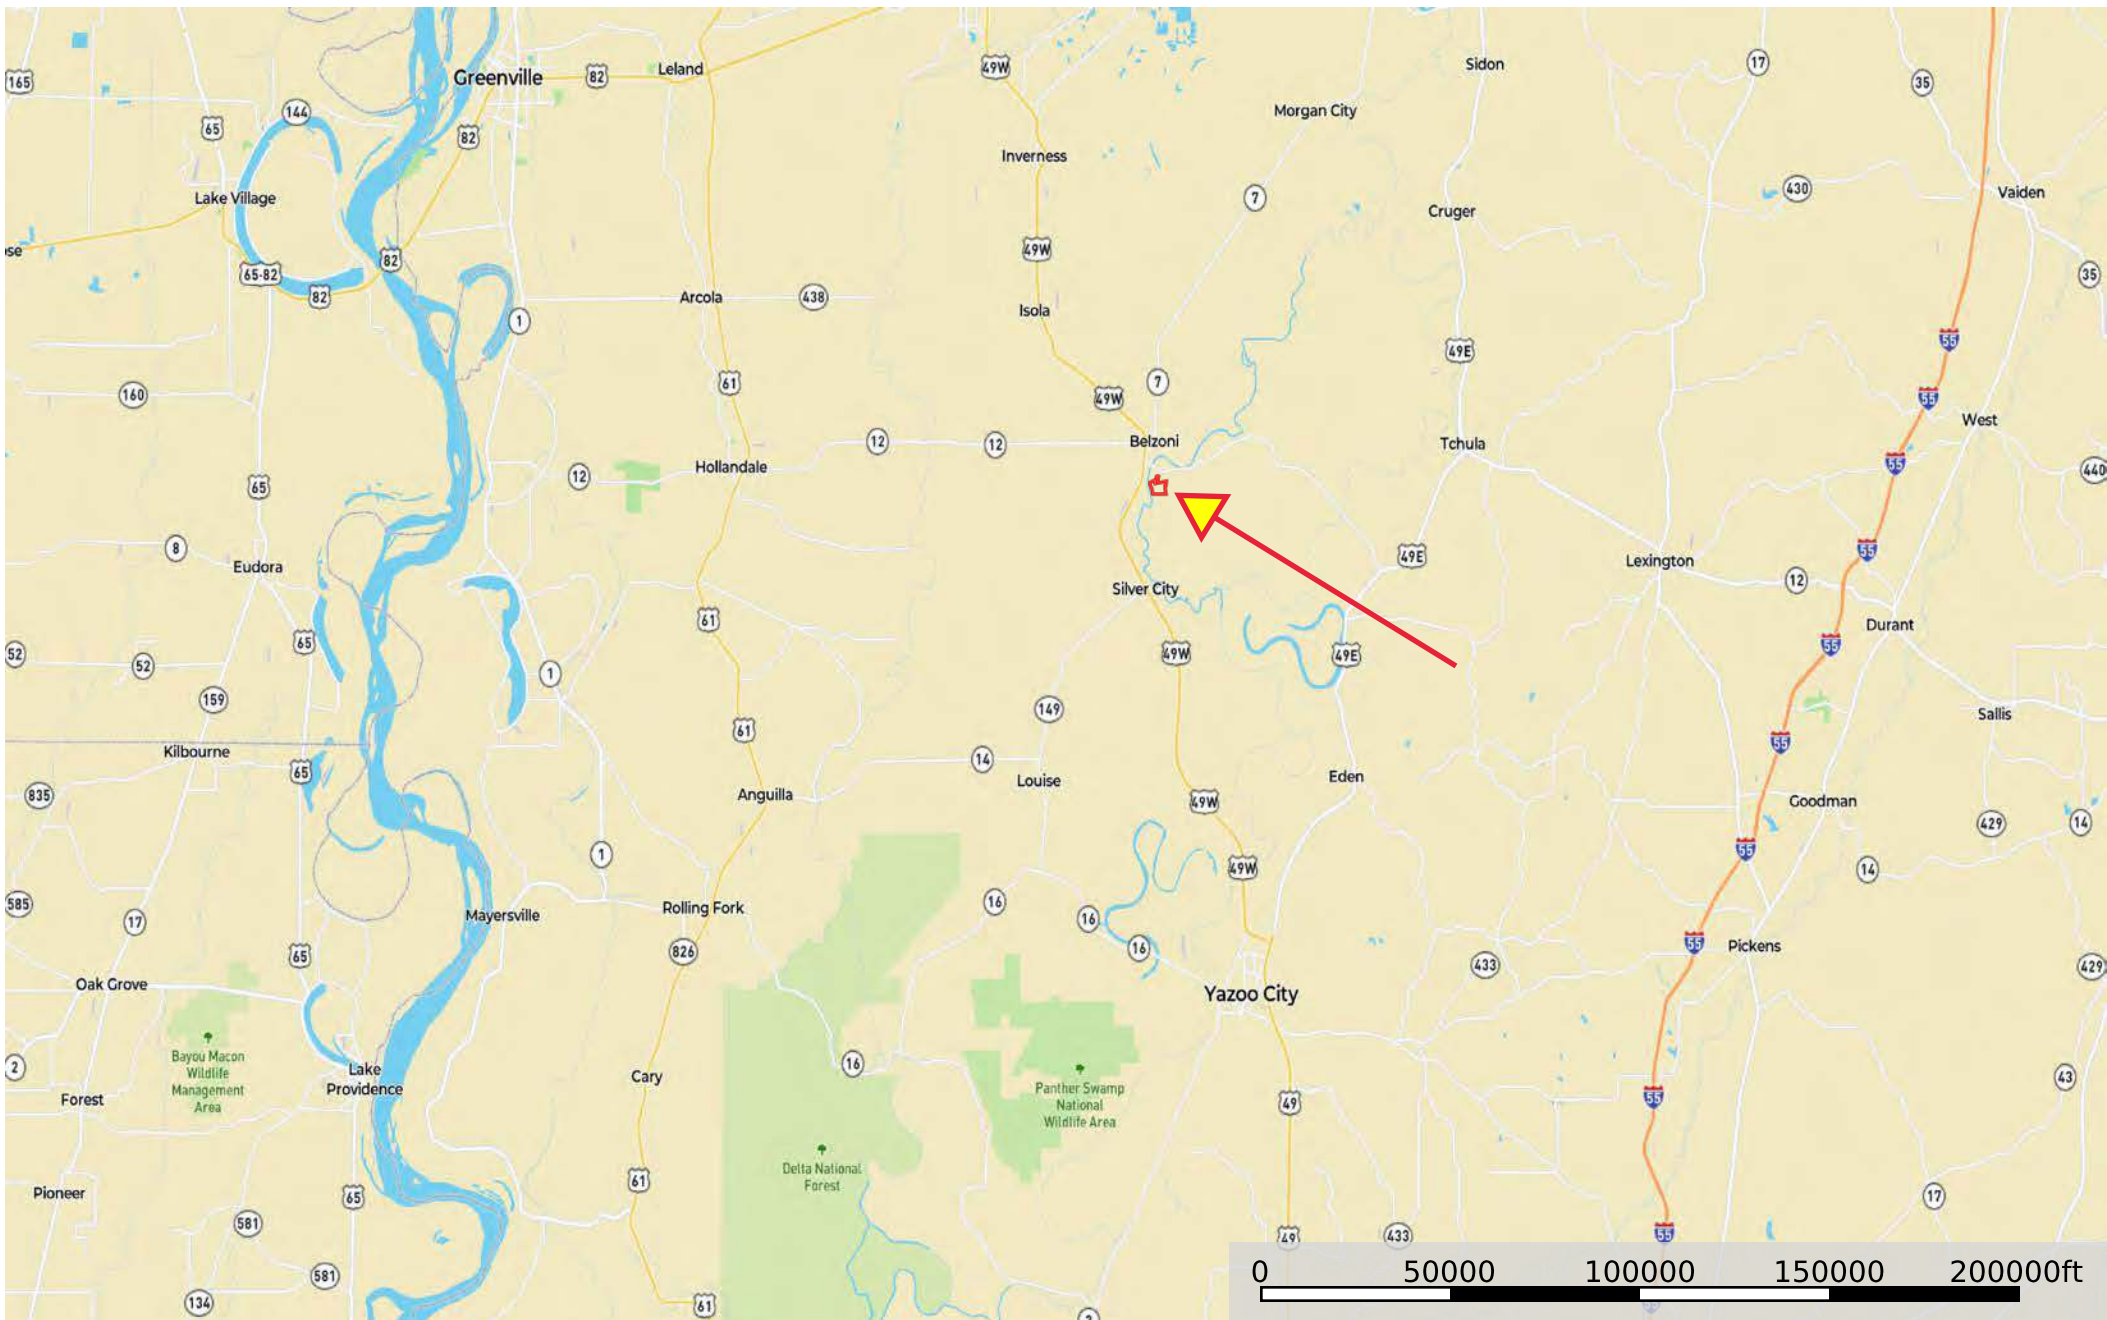

sp 235ac Humpherys

Humphreys County, Mississippi, 235 AC +/-

 Boundary

Google

Imagery © 2021 Airbus, Maxar Technologies

 Boundary

Google

- Boundary
- Stream, Intermittent
- River/Creek
- Water Body