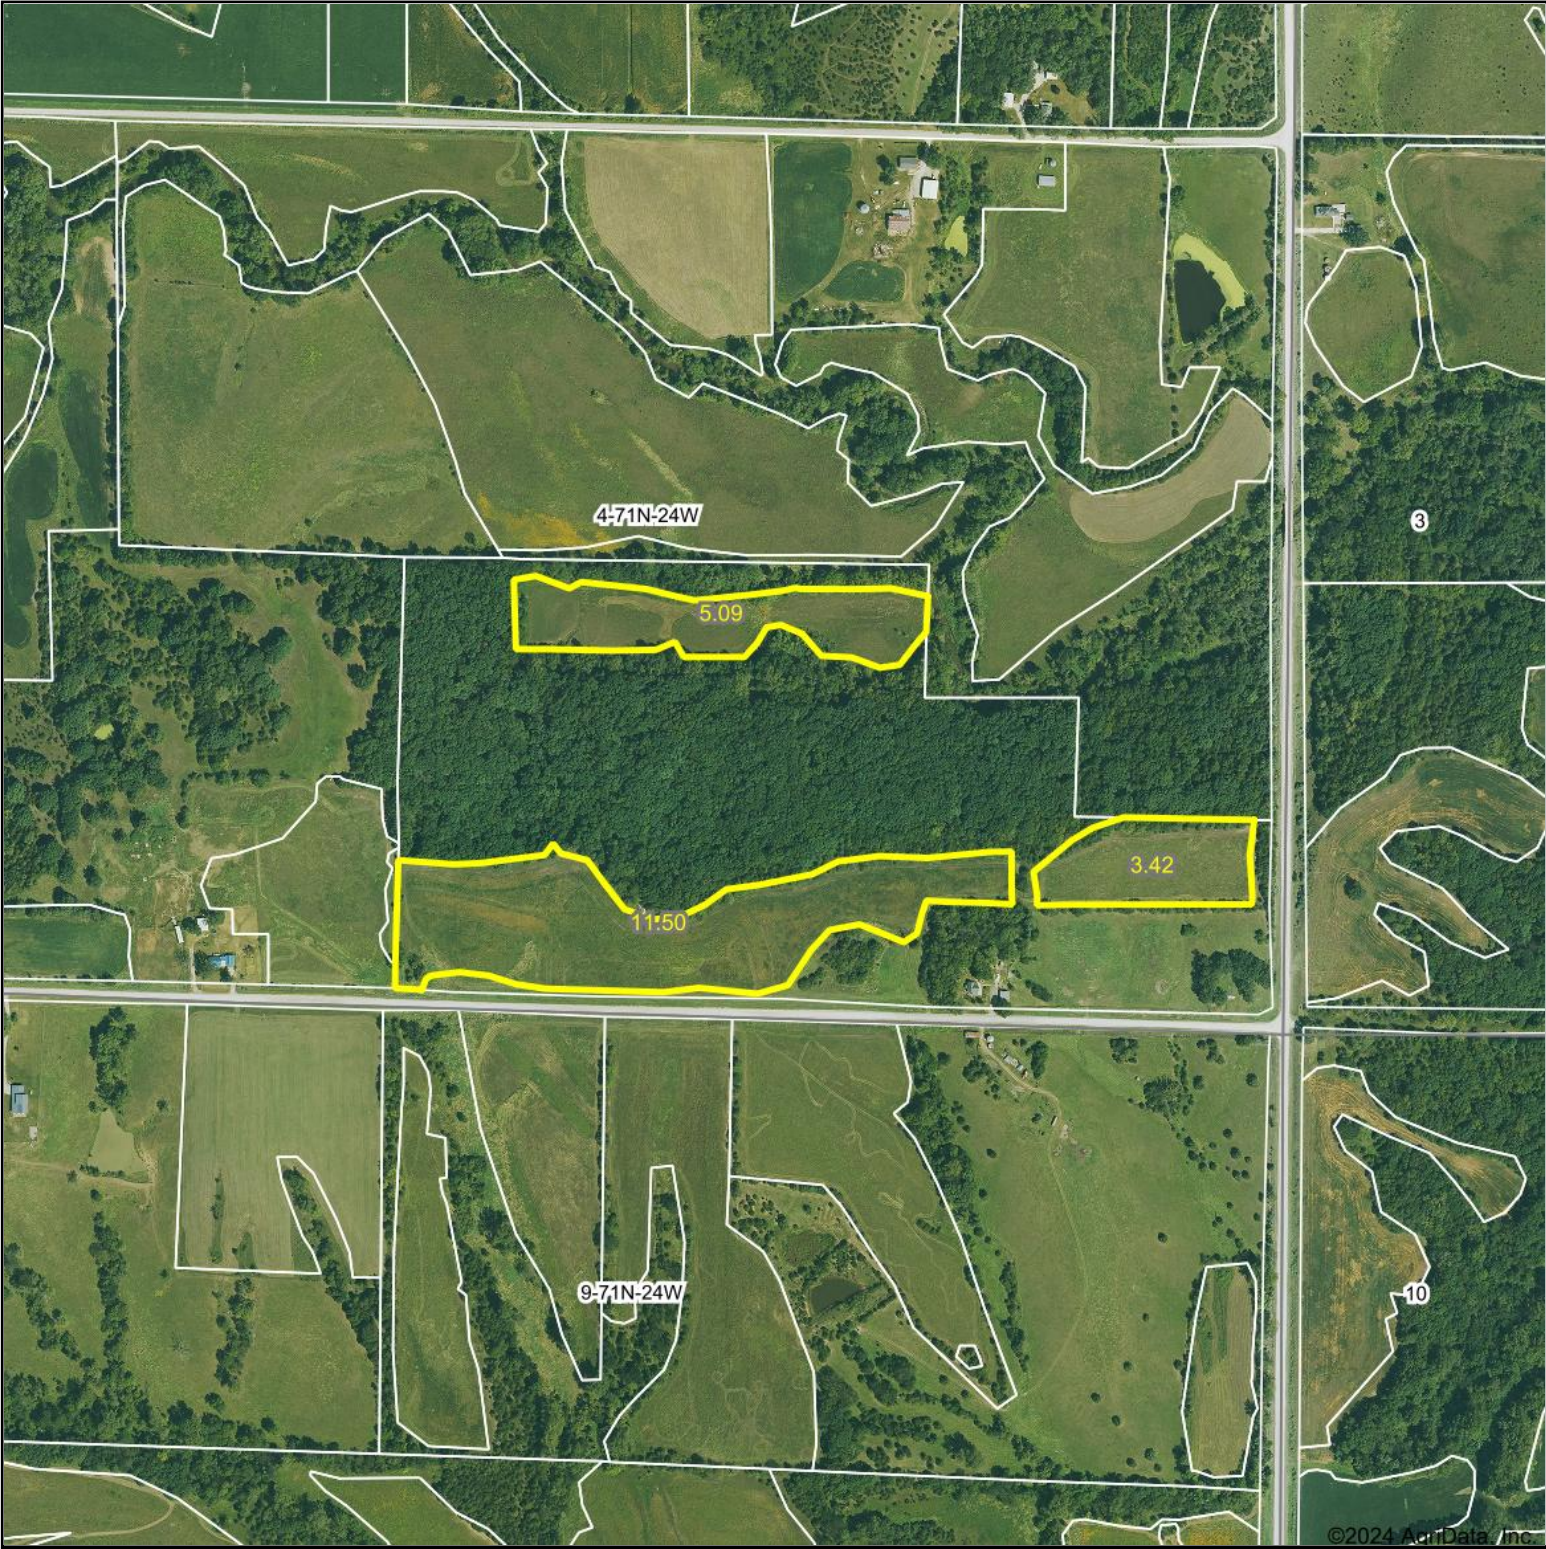

Aerial Map
Boundary Lines Are Approximate

©2024 AgriData, Inc.

Hawkeye Farm Mgmt & Real Estate

Boundary Center: 40° 58' 24.15, -93° 37' 10.17

4-71N-24W
Clarke County
Iowa

Maps Provided By:

© AgriData, Inc. 2023 www.AgridataInc.com

9/13/2024

Field borders provided by Farm Service Agency as of 5/21/2008.