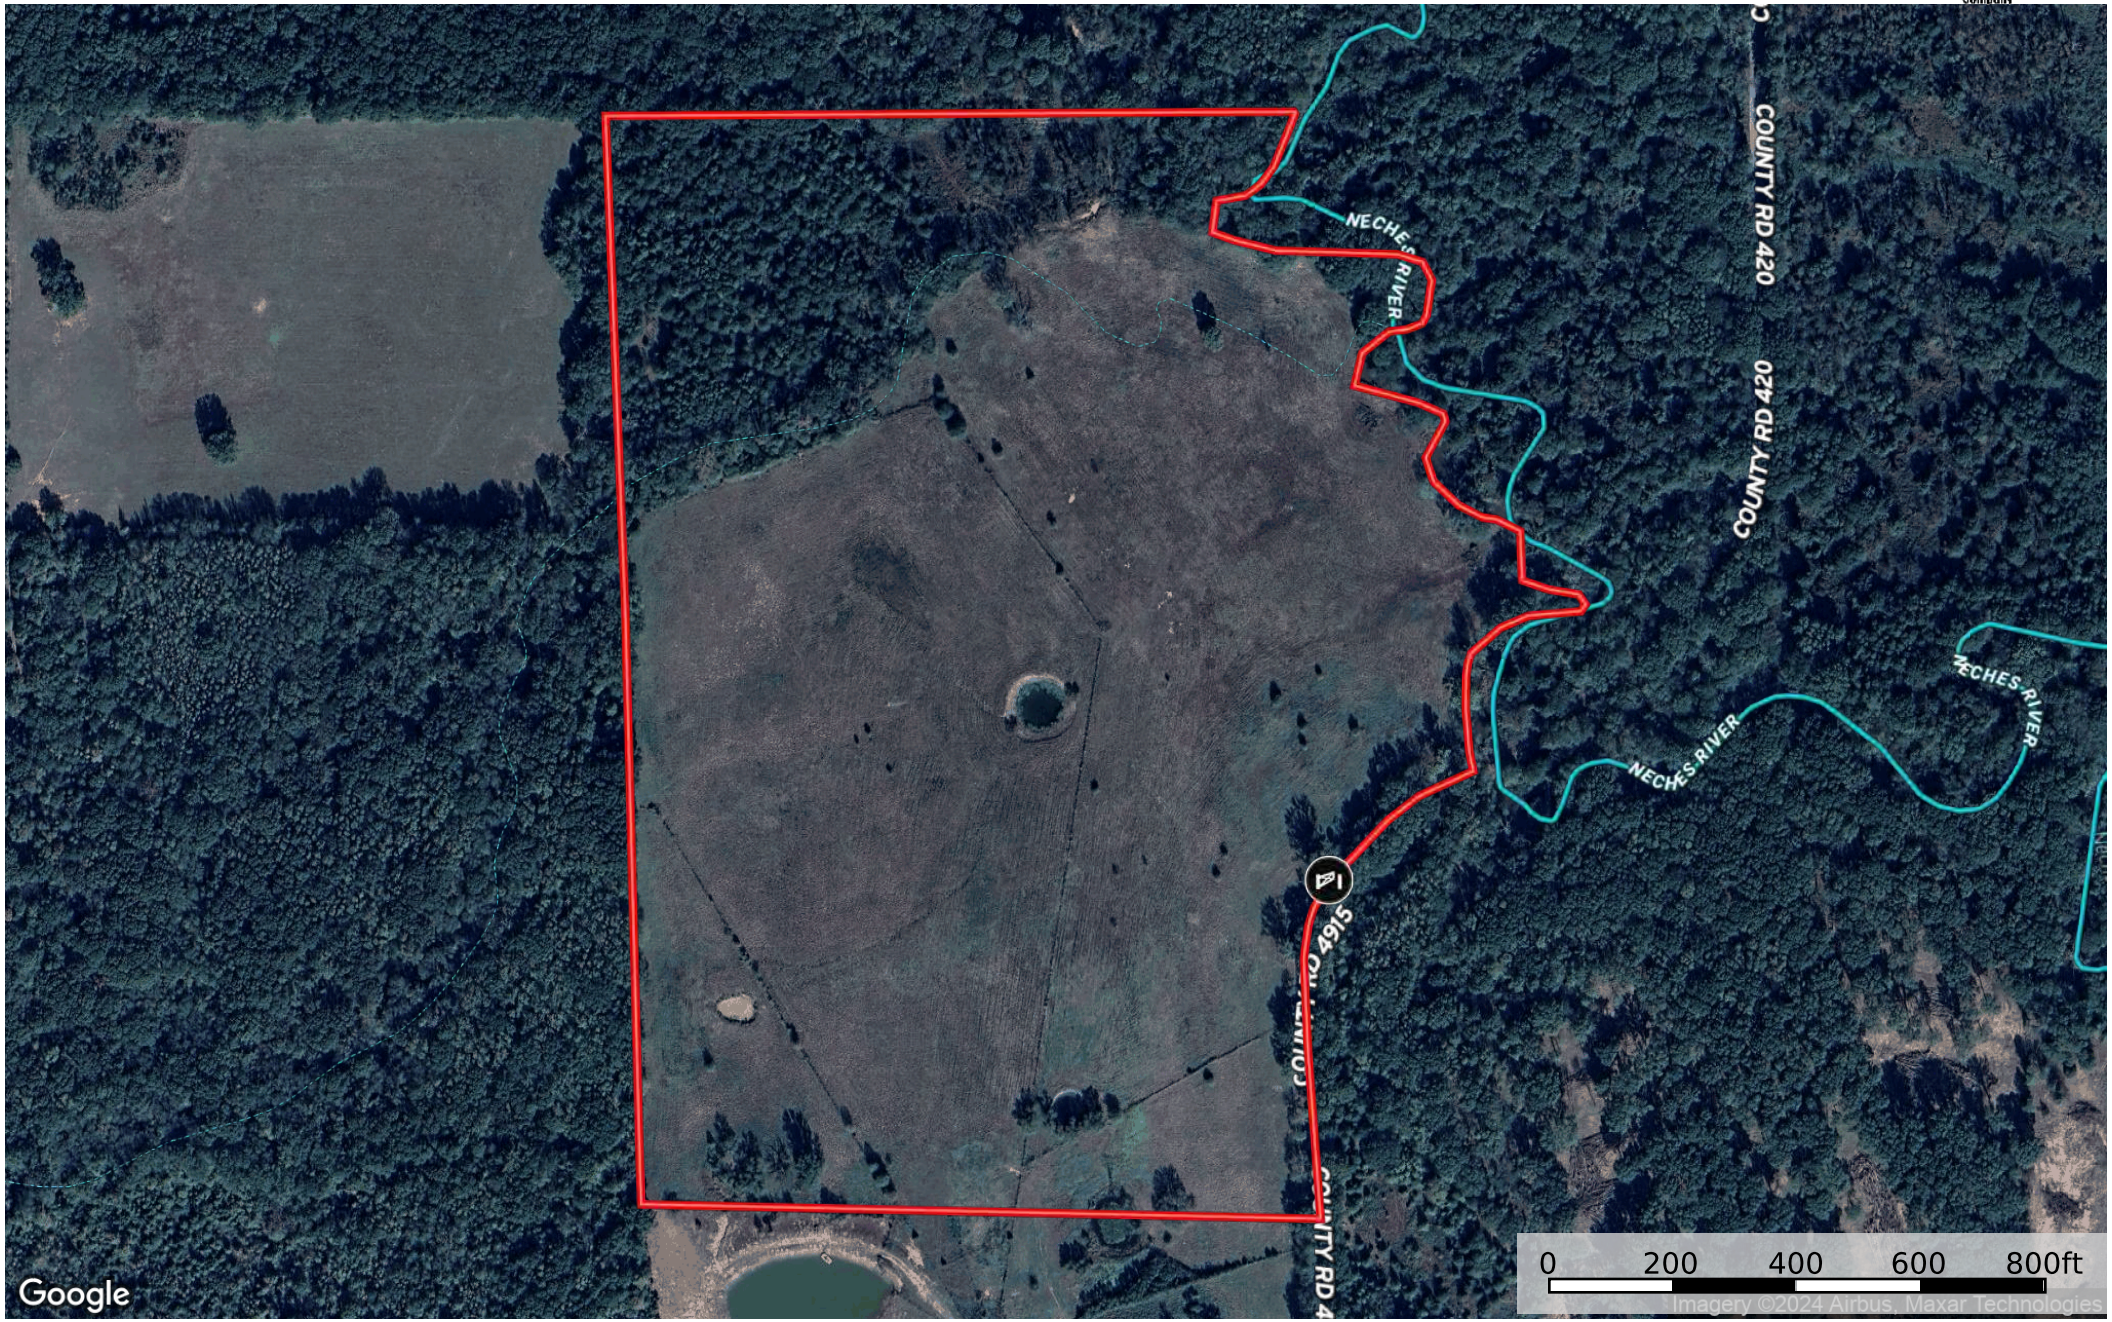

Neches Riverfront Land for Sale near Ben Wheeler TX

Van Zandt County, Texas, 49.285 AC +/-

Google

- Gate
- Boundary
- Stream, Intermittent
- River/Creek
- Water Body