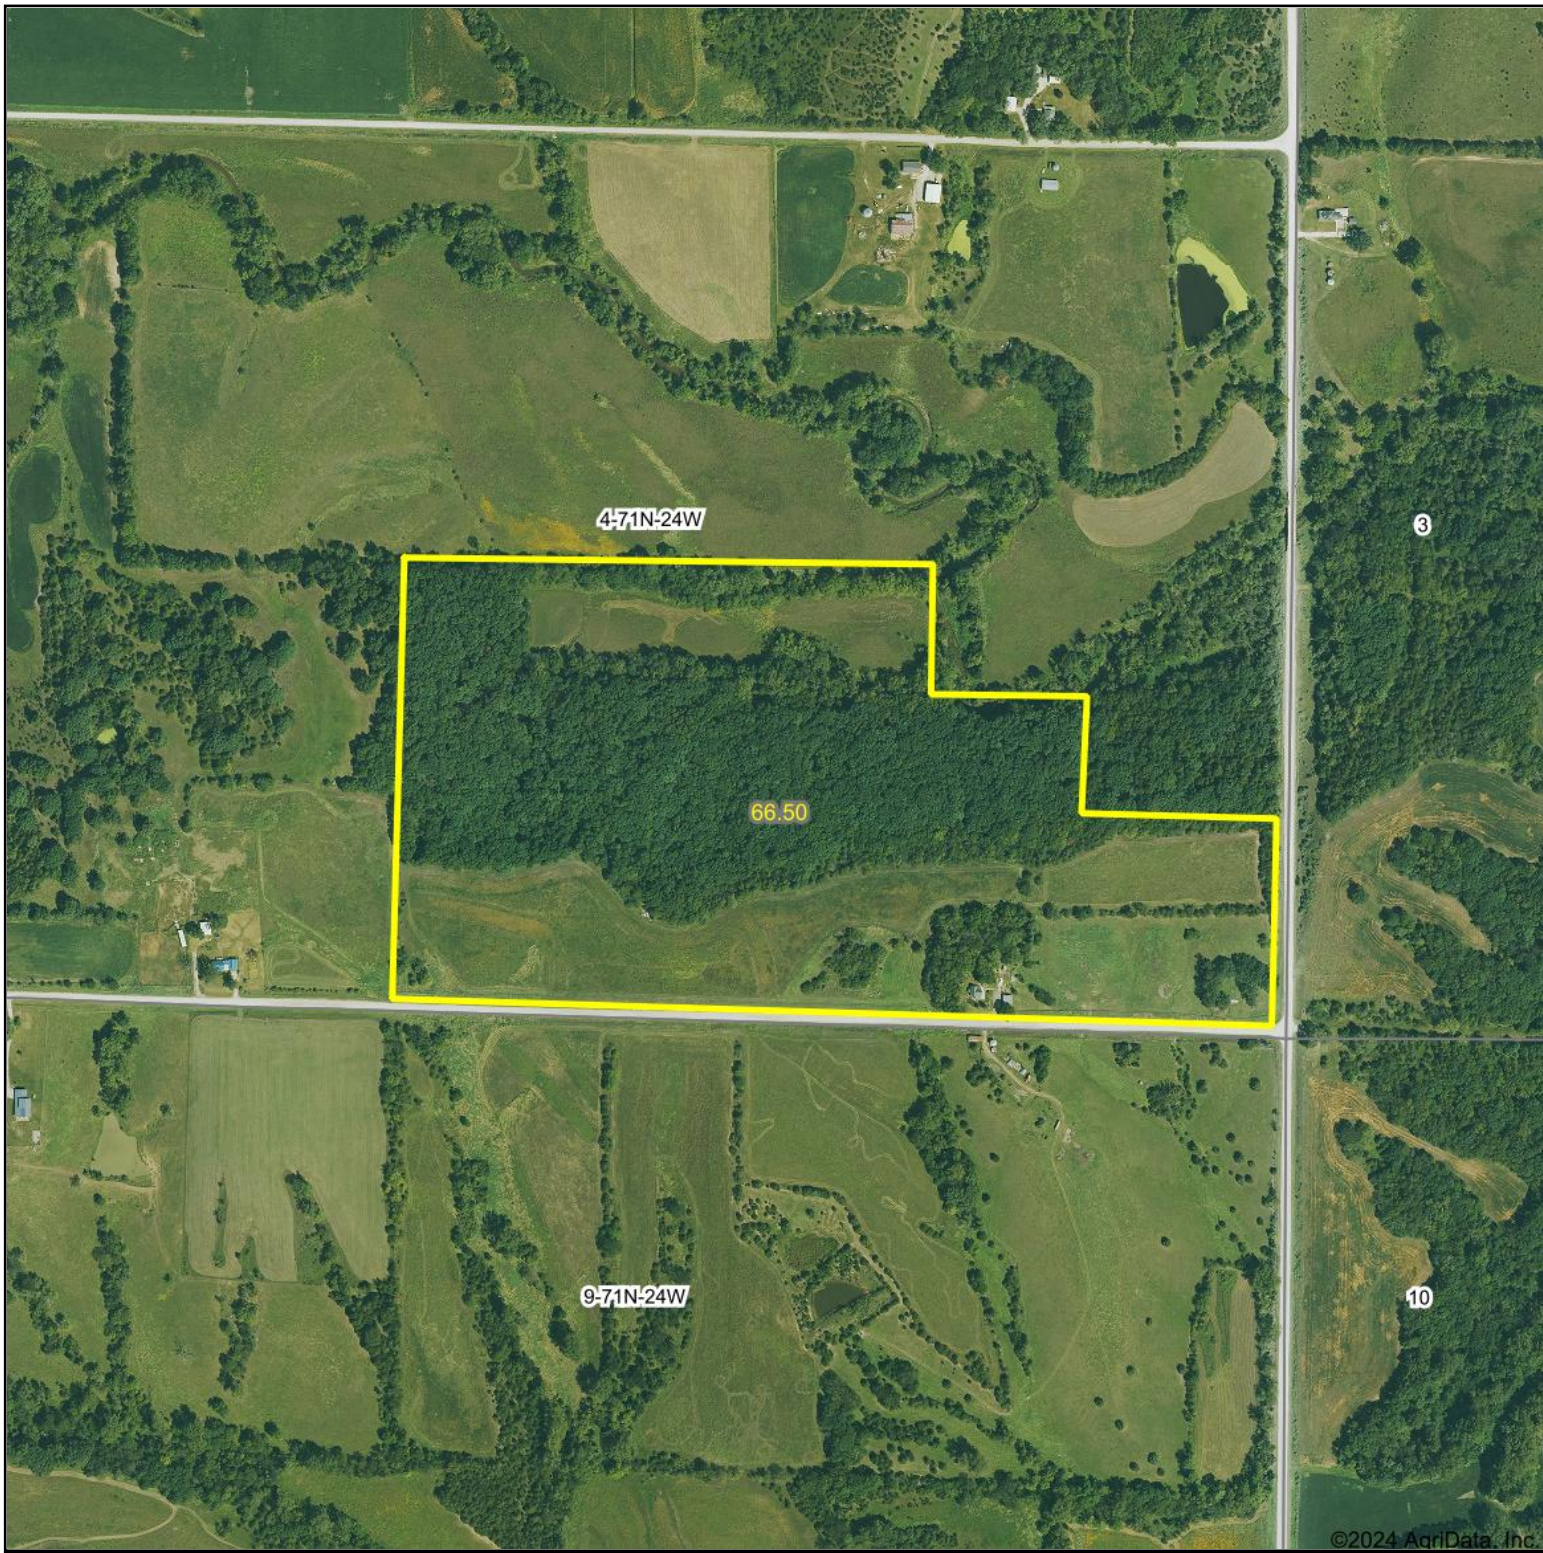

Aerial Map

Boundary Lines Are Approximate

Hawkeye Farm Mgmt & Real Estate

United Country
Real Estate
22 N Main, Albia IA Phone: 641-957-7796
Email: hawkeye@uclia.com
For more info: www.uclia.com
www.iowawhitetailfarms.com

Boundary Center: 40° 58' 24.11, -93° 37' 9.91

4-71N-24W
Clarke County
Iowa

Maps Provided By:
surety
CUSTOMIZED ONLINE MAPPING
© AgriData, Inc. 2023 www.AgriDataInc.com

9/13/2024