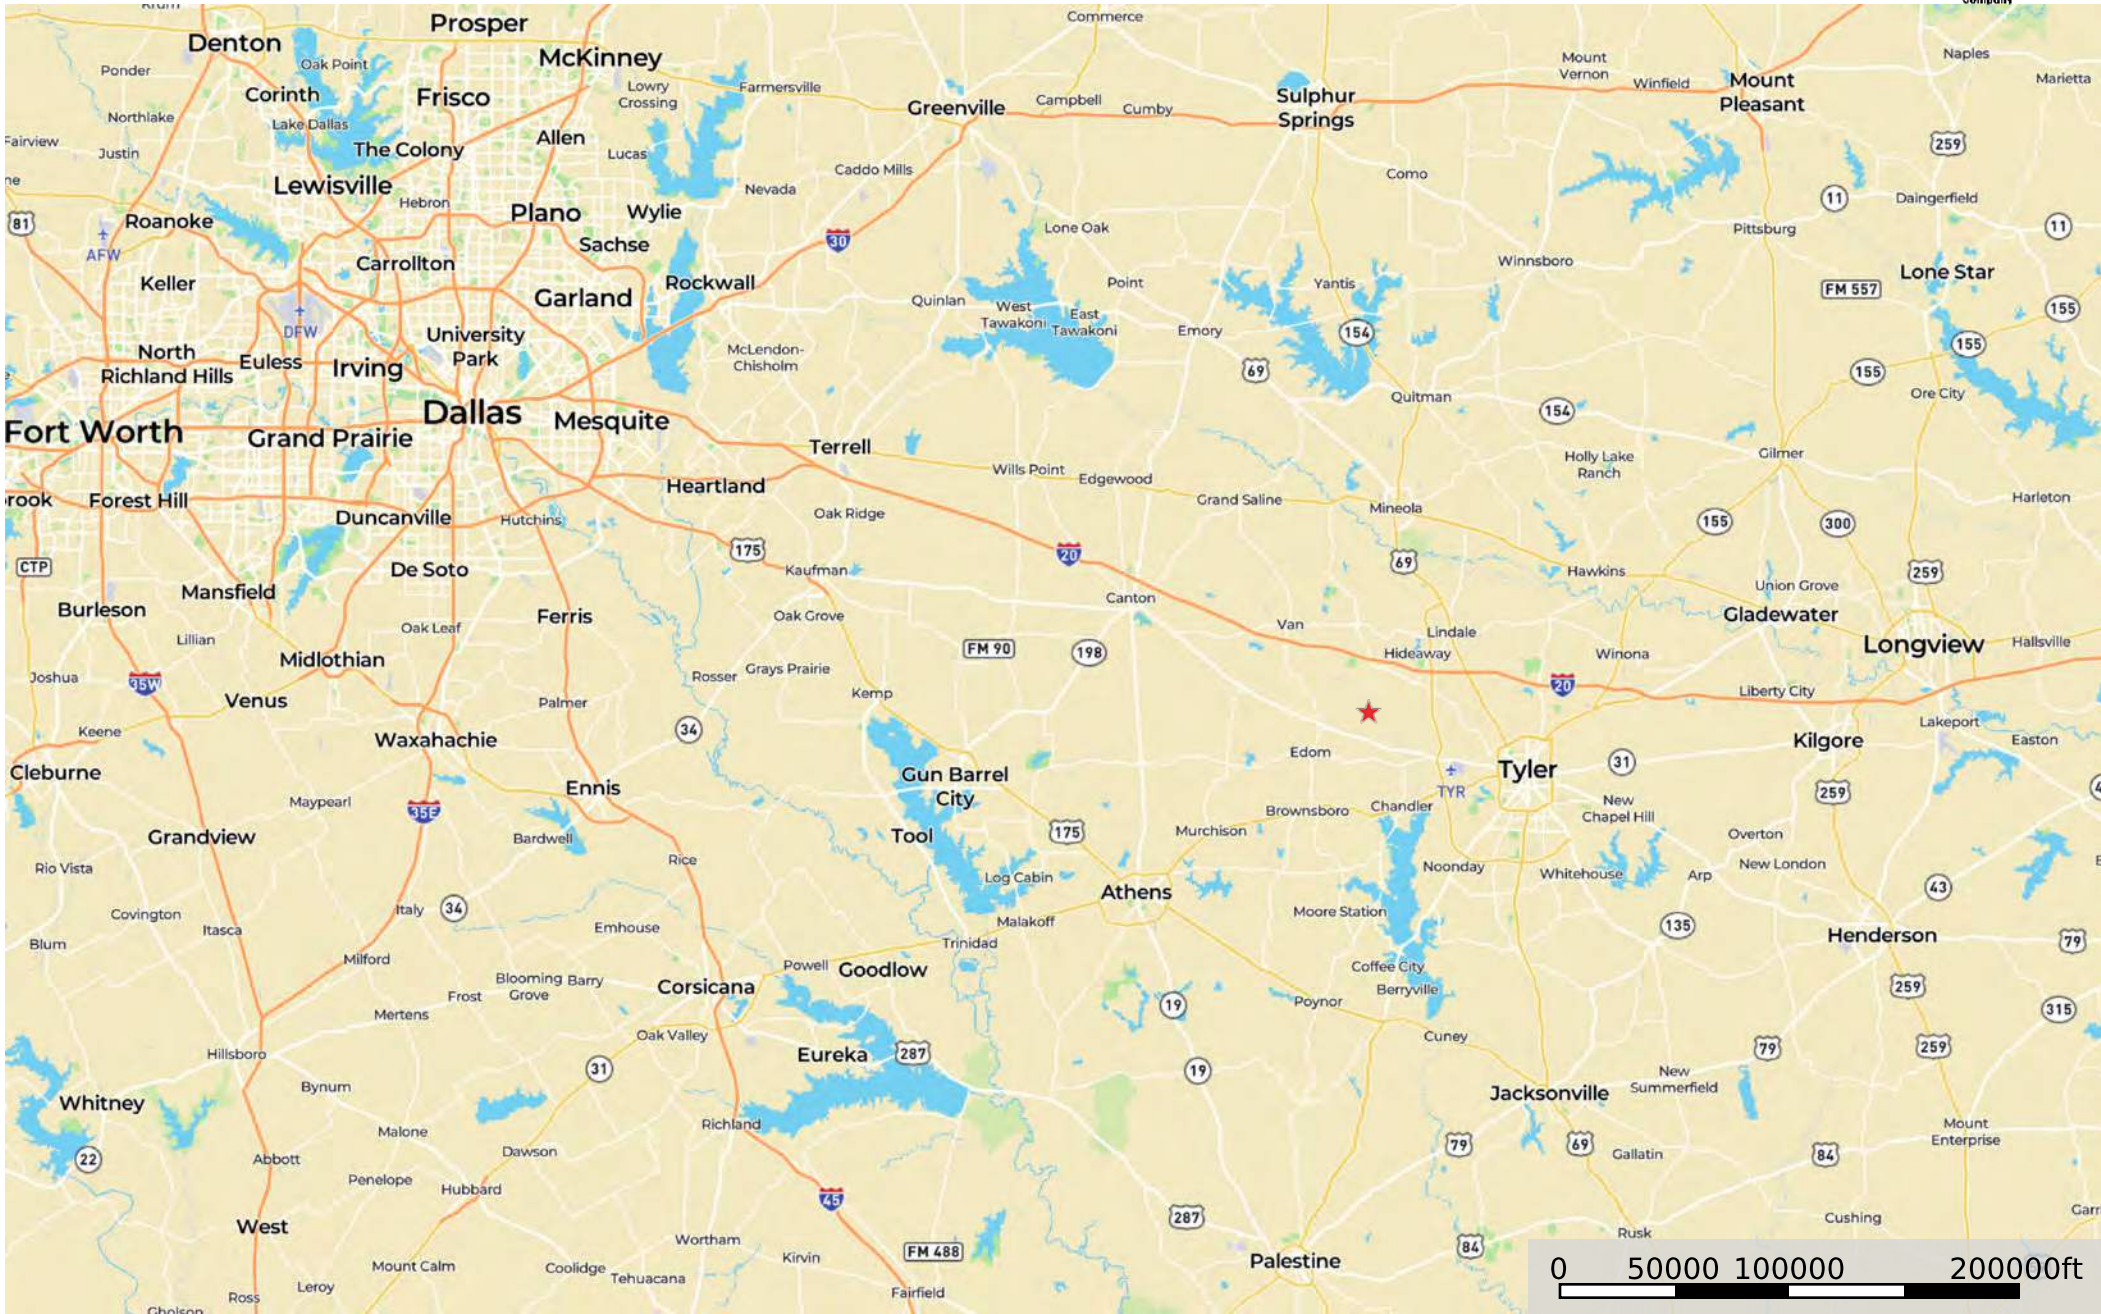

# Neches Riverfront Land for Sale near Ben Wheeler TX

Van Zandt County, Texas, 49.285 AC +/-

★ Star 1    □ Boundary