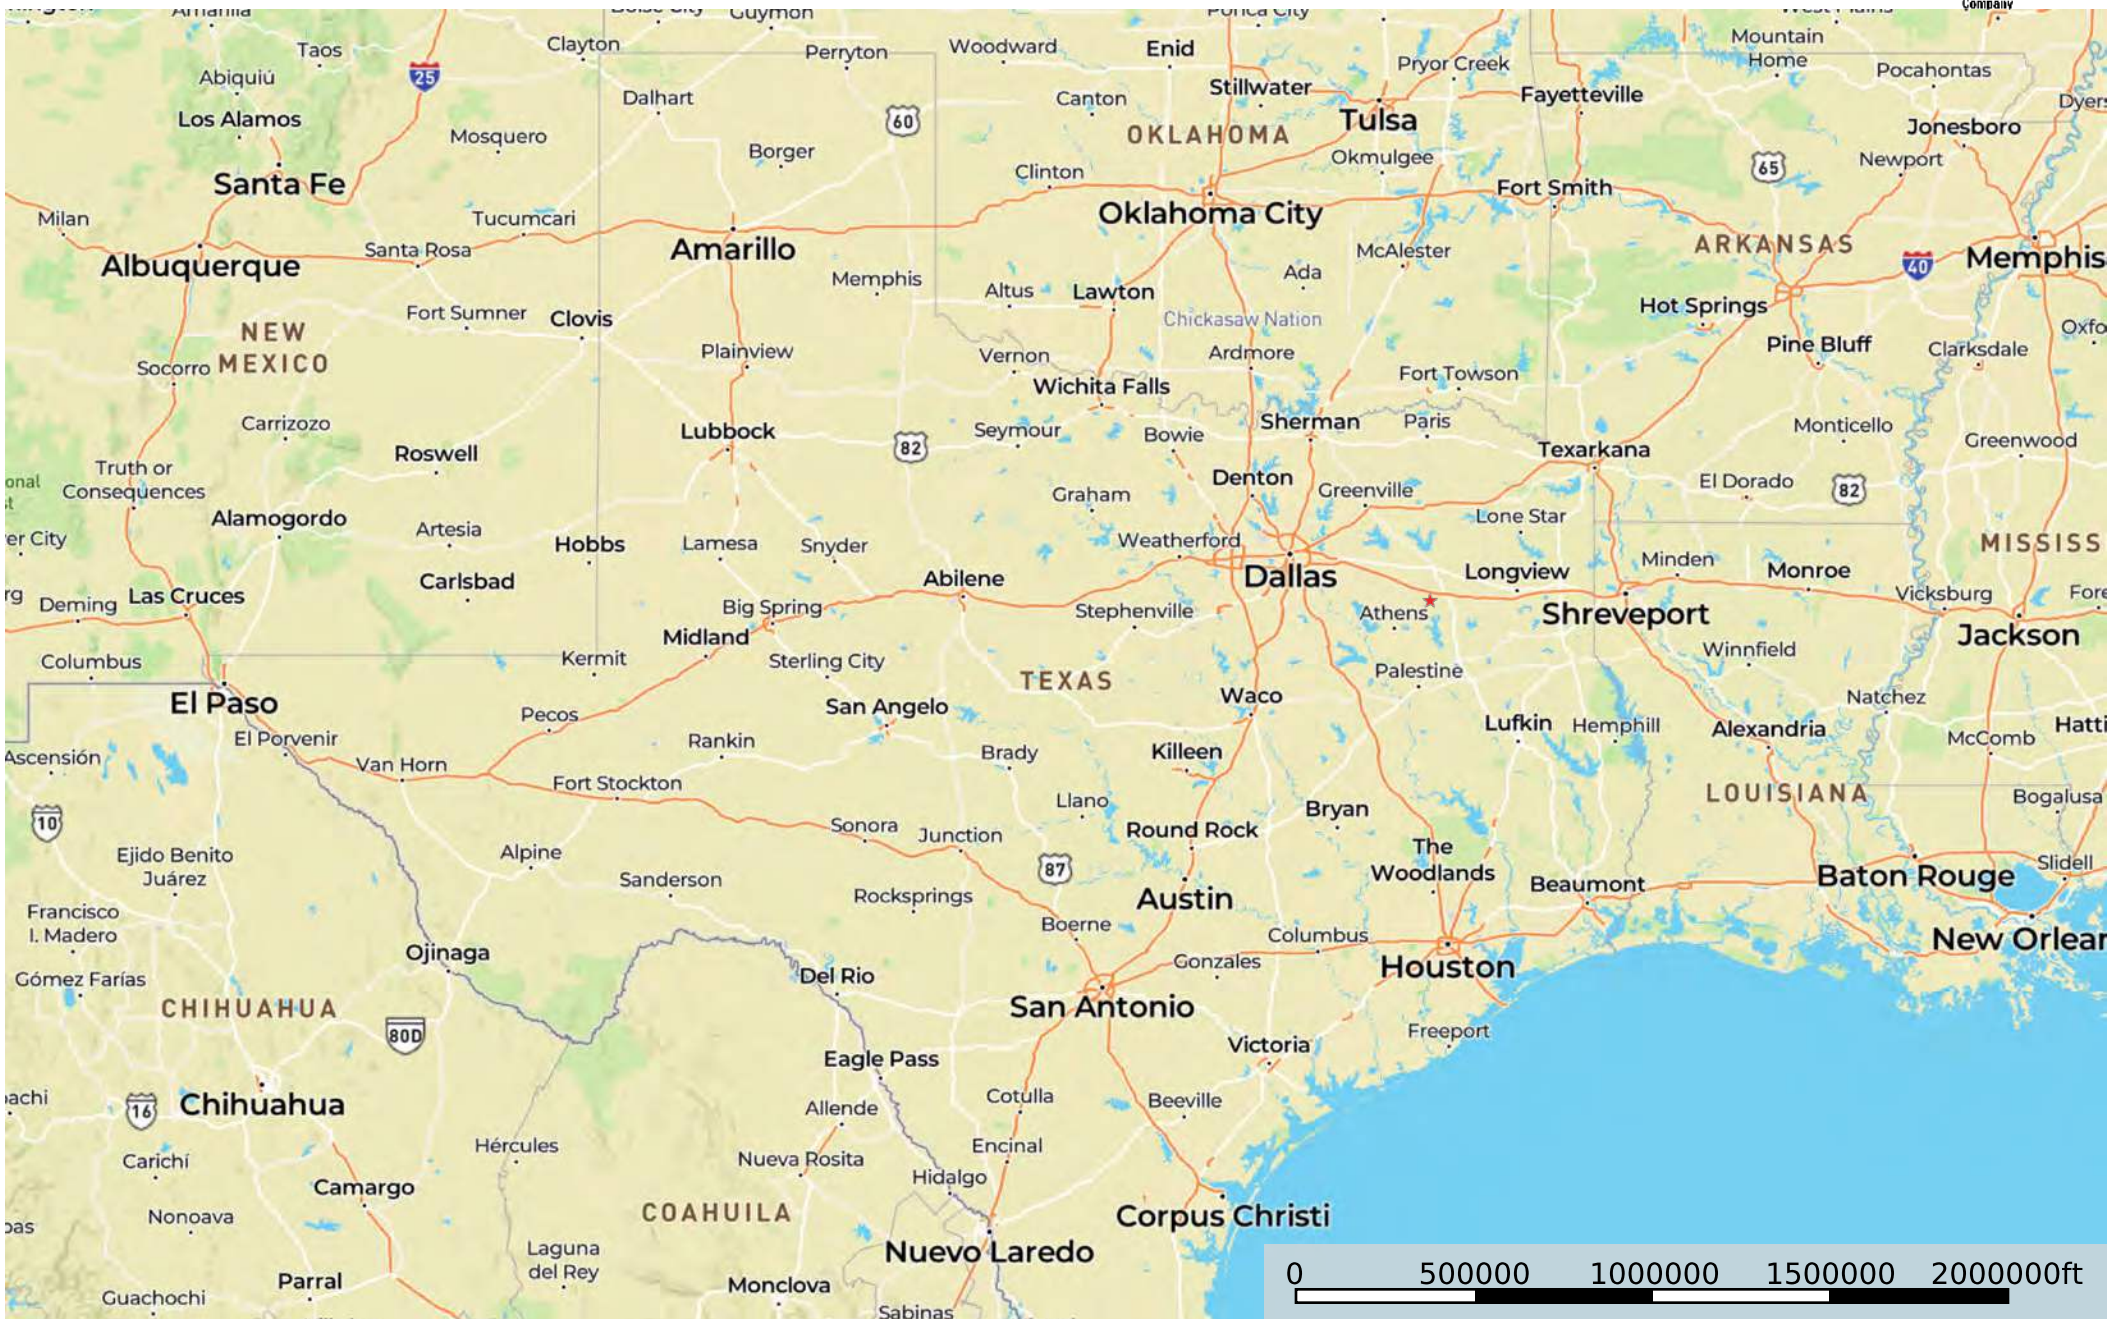

Neches Riverfront Land for Sale near Ben Wheeler TX

Van Zandt County, Texas, 49.285 AC +/-

★ Star 1 □ Boundary