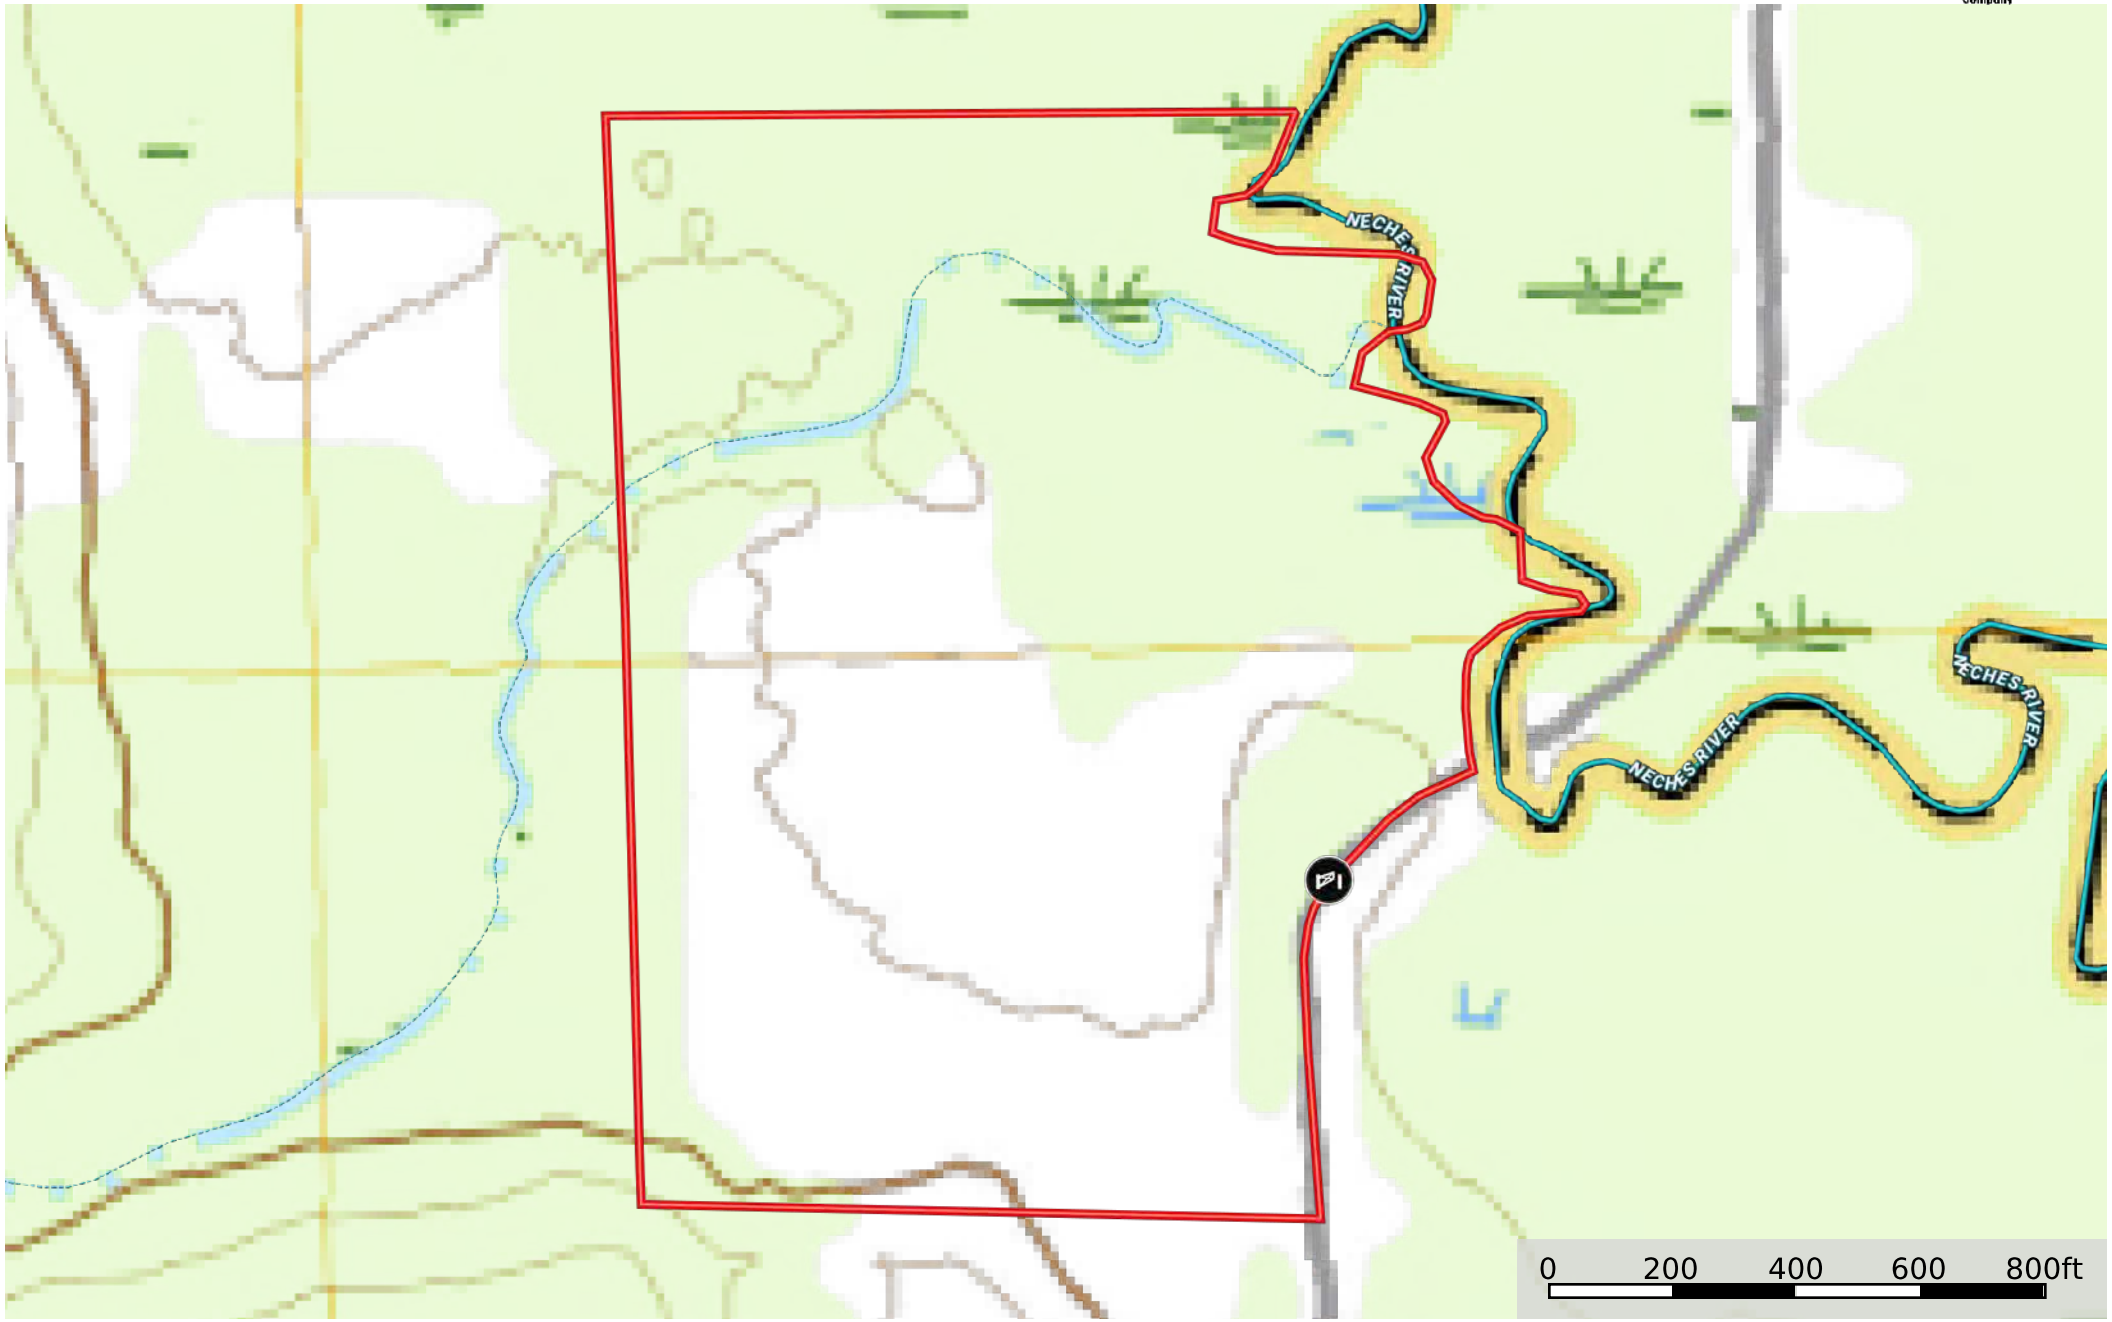

Neches Riverfront Land for Sale near Ben Wheeler TX

Van Zandt County, Texas, 49.285 AC +/-

- Gate
- Boundary
- Stream, Intermittent
- River/Creek
- Water Body