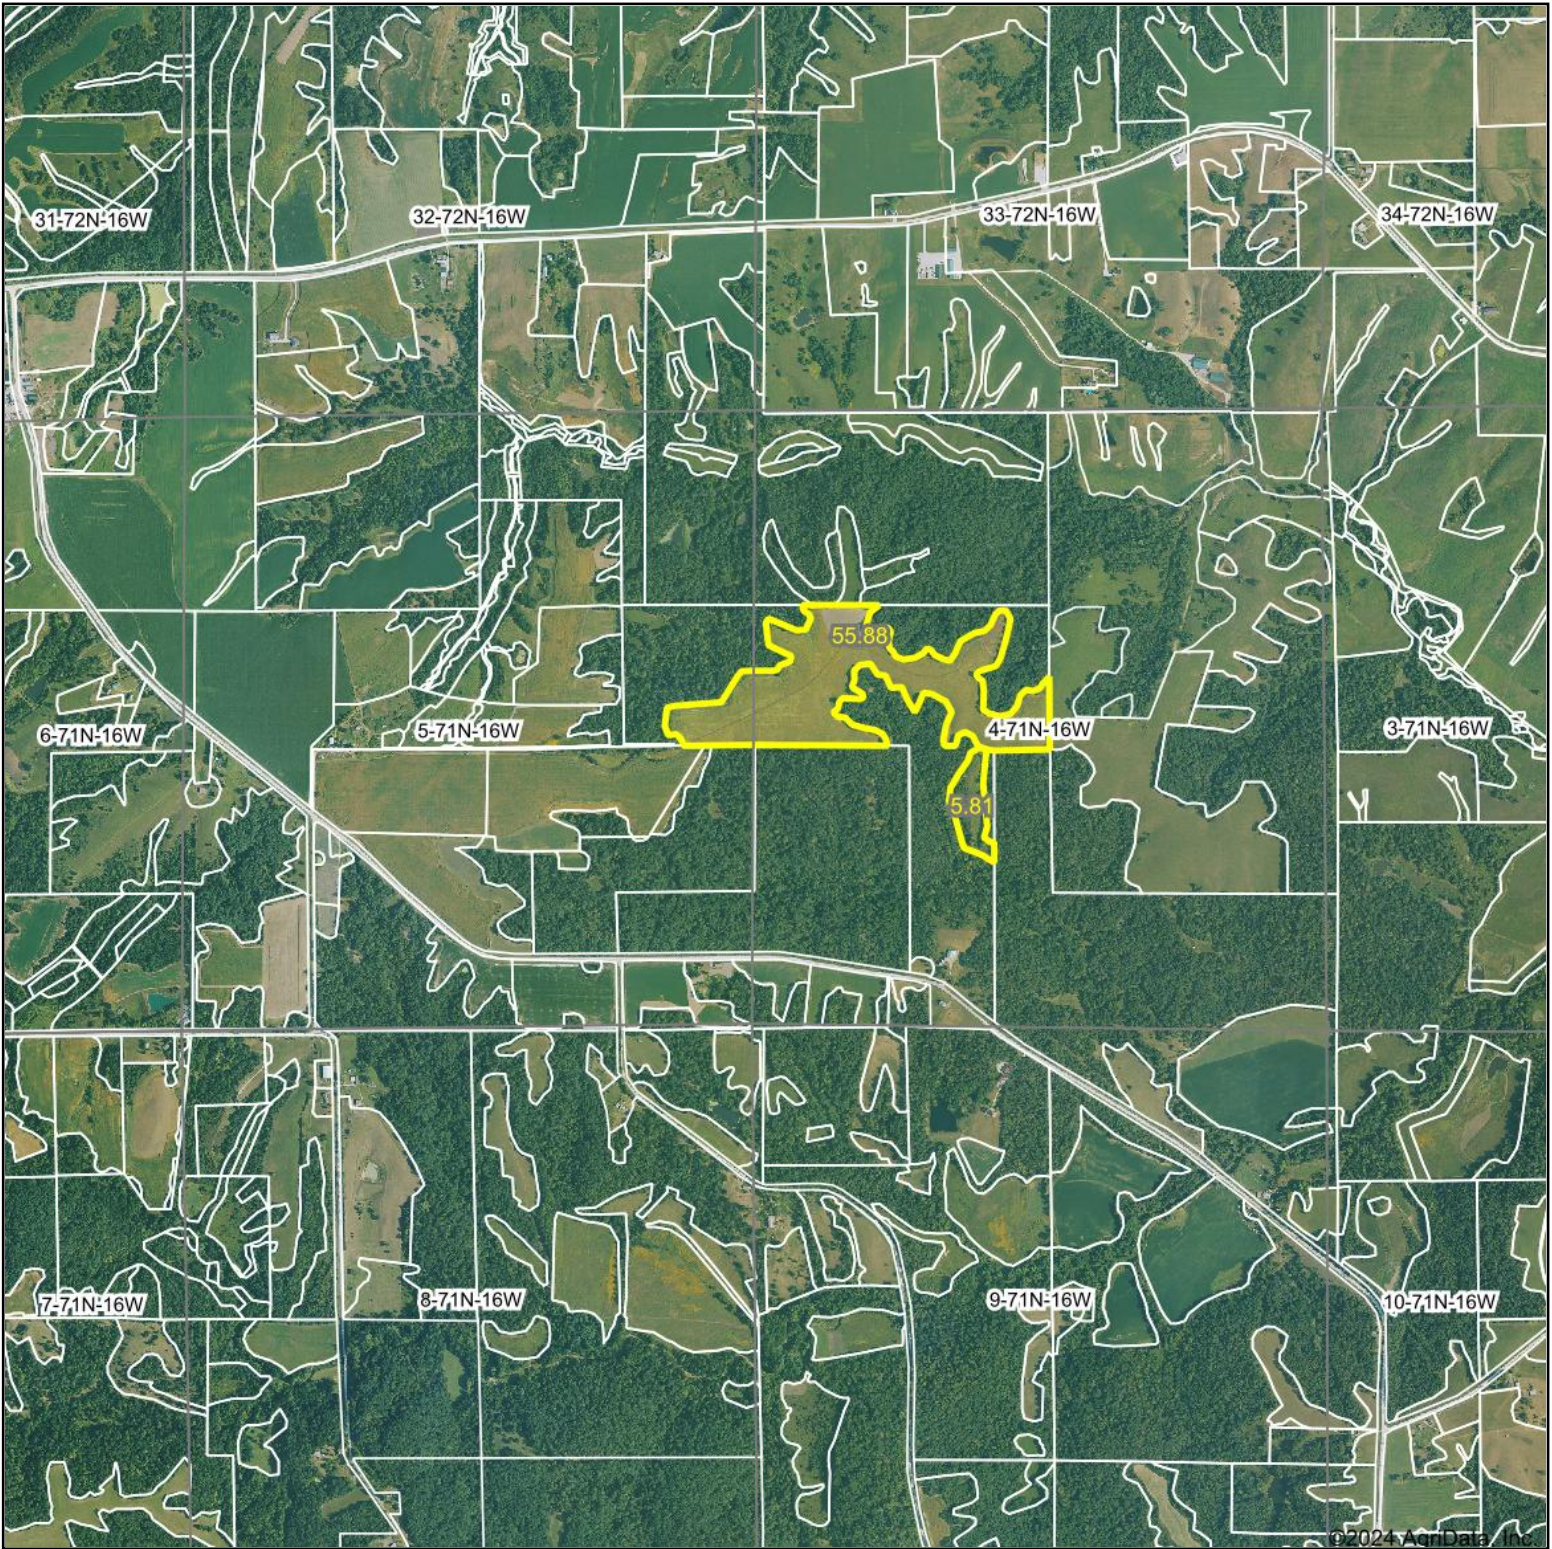

Aerial Map

Boundary Lines Are Approximate

©2024 AgriData, Inc.

Hawkeye Farm Mgmt & Real Estate

United Country Real Estate
22 N Main, Albia IA Phone: 641-957-7796
Email: hawkeye@uclia.com
For more info: www.uclia.com
www.iowawhitetailfarms.com

Boundary Center: 40° 58' 43.64, -92° 42' 46.23

4-71N-16W
Monroe County
Iowa

Maps Provided By:
surety
CUSTOMIZED ONLINE MAPPING
© AgriData, Inc. 2023 www.AgridataInc.com

9/30/2024

Field borders provided by Farm Service Agency as of 5/21/2008.