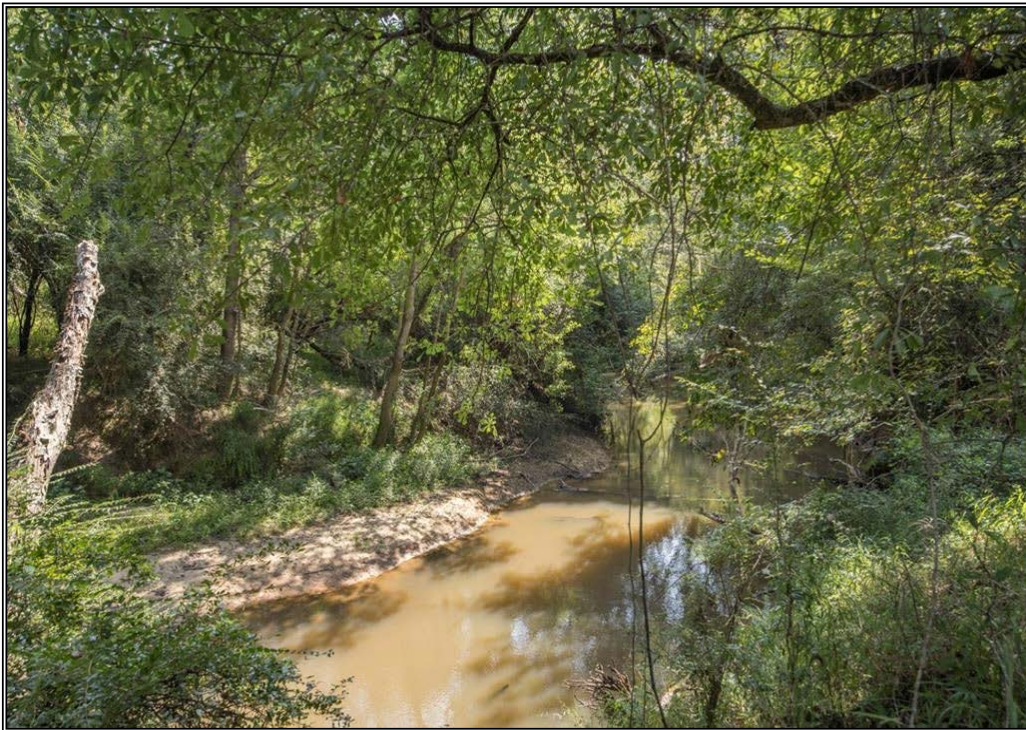

Brent Barron
 brentbarron19@gmail.com
 Office: (601) 250-0017
 Cell: (601) 248-3849
 SouthernStatesRealty.com

Southern States Realty

Hunting land for sale in East Feliciana Parish, LA! This 136.99 acres is located 2 miles west of Clinton, LA and just north of Hwy 10 on Odeal Williams Ln. One of the main property features is there is over 3,000 feet of Comite River frontage which provides great habitat for all wildlife throughout the river bottom. Just off the river lies 3 different sloughs that have made great duck holes in the past. The river bottom is also home to some very nice deer and plenty of wild hogs. The timber consists of 2 different age classes of pine plantations with the younger stand that has recently been pre-commercially thinned to enhance the growth of the desirable trees, and the older stand is 14 years old and it is ready for a first thinning making this an immediate return on your investment. The balance of the timber covered acreage is all mature hardwood timber that covers the majority of the river bottom offering diverse habitat, travel corridors, and cover. This property offers everything you can ask for in a hunting tract with a great interior road system that leads to all 3 food plots, 3 different sloughs/duck holes, and there are mowed atv trails that parallel the river for a scenic tour. This is one you will definitely want to see. Call and schedule your appointment today!