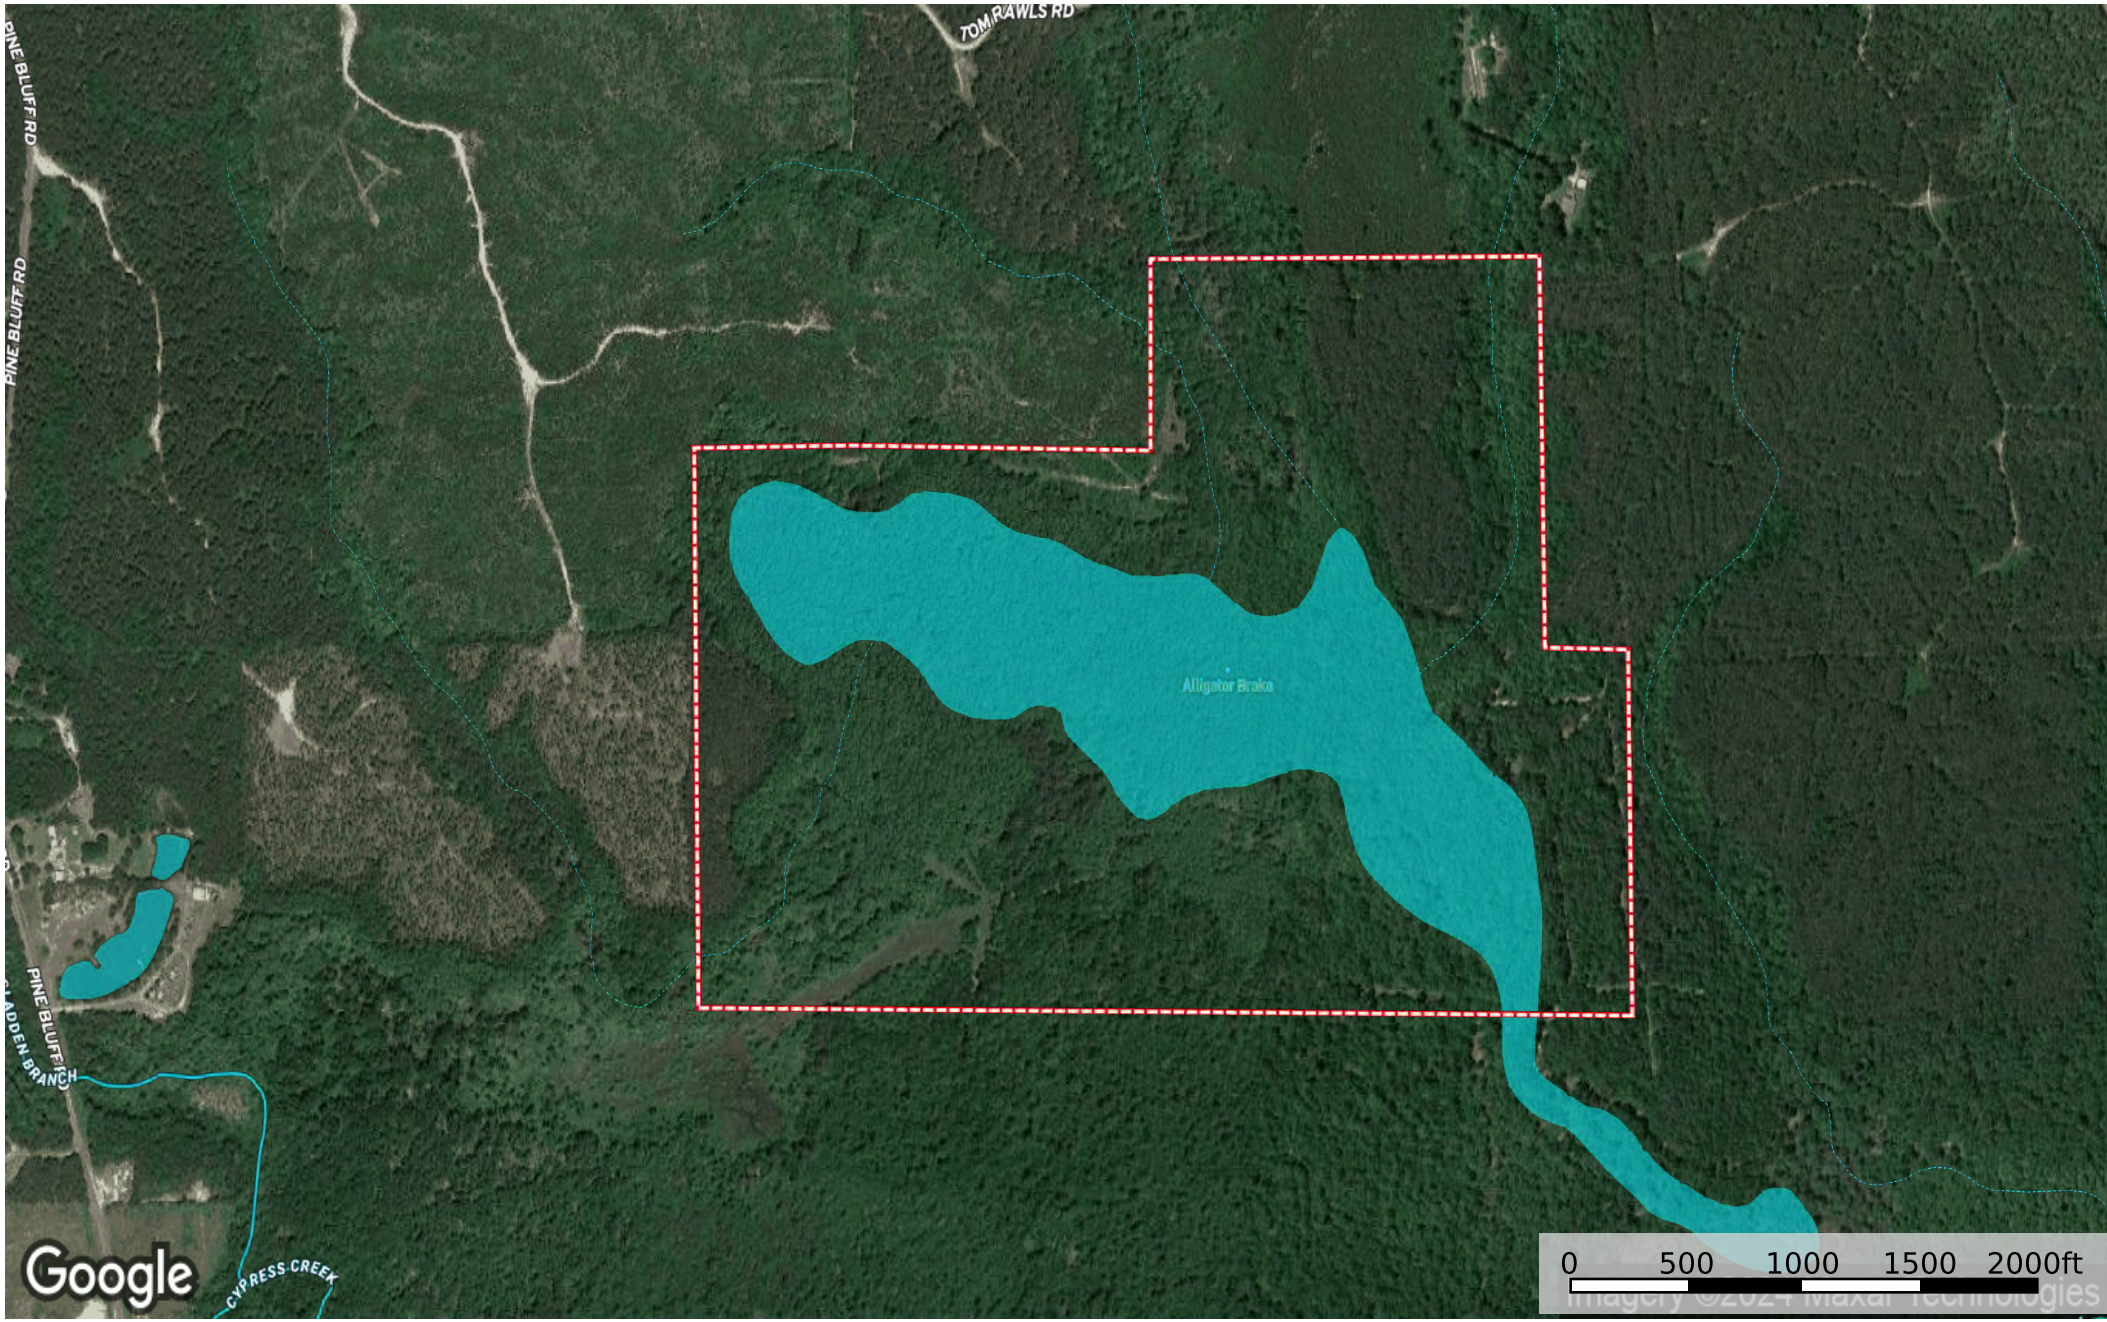

ca 205 ouachita tom rawls road

Louisiana, AC +/-

Boundary

 Boundary

-  Boundary
-  Stream, Intermittent
-  River/Creek
-  Water Body

 Boundary