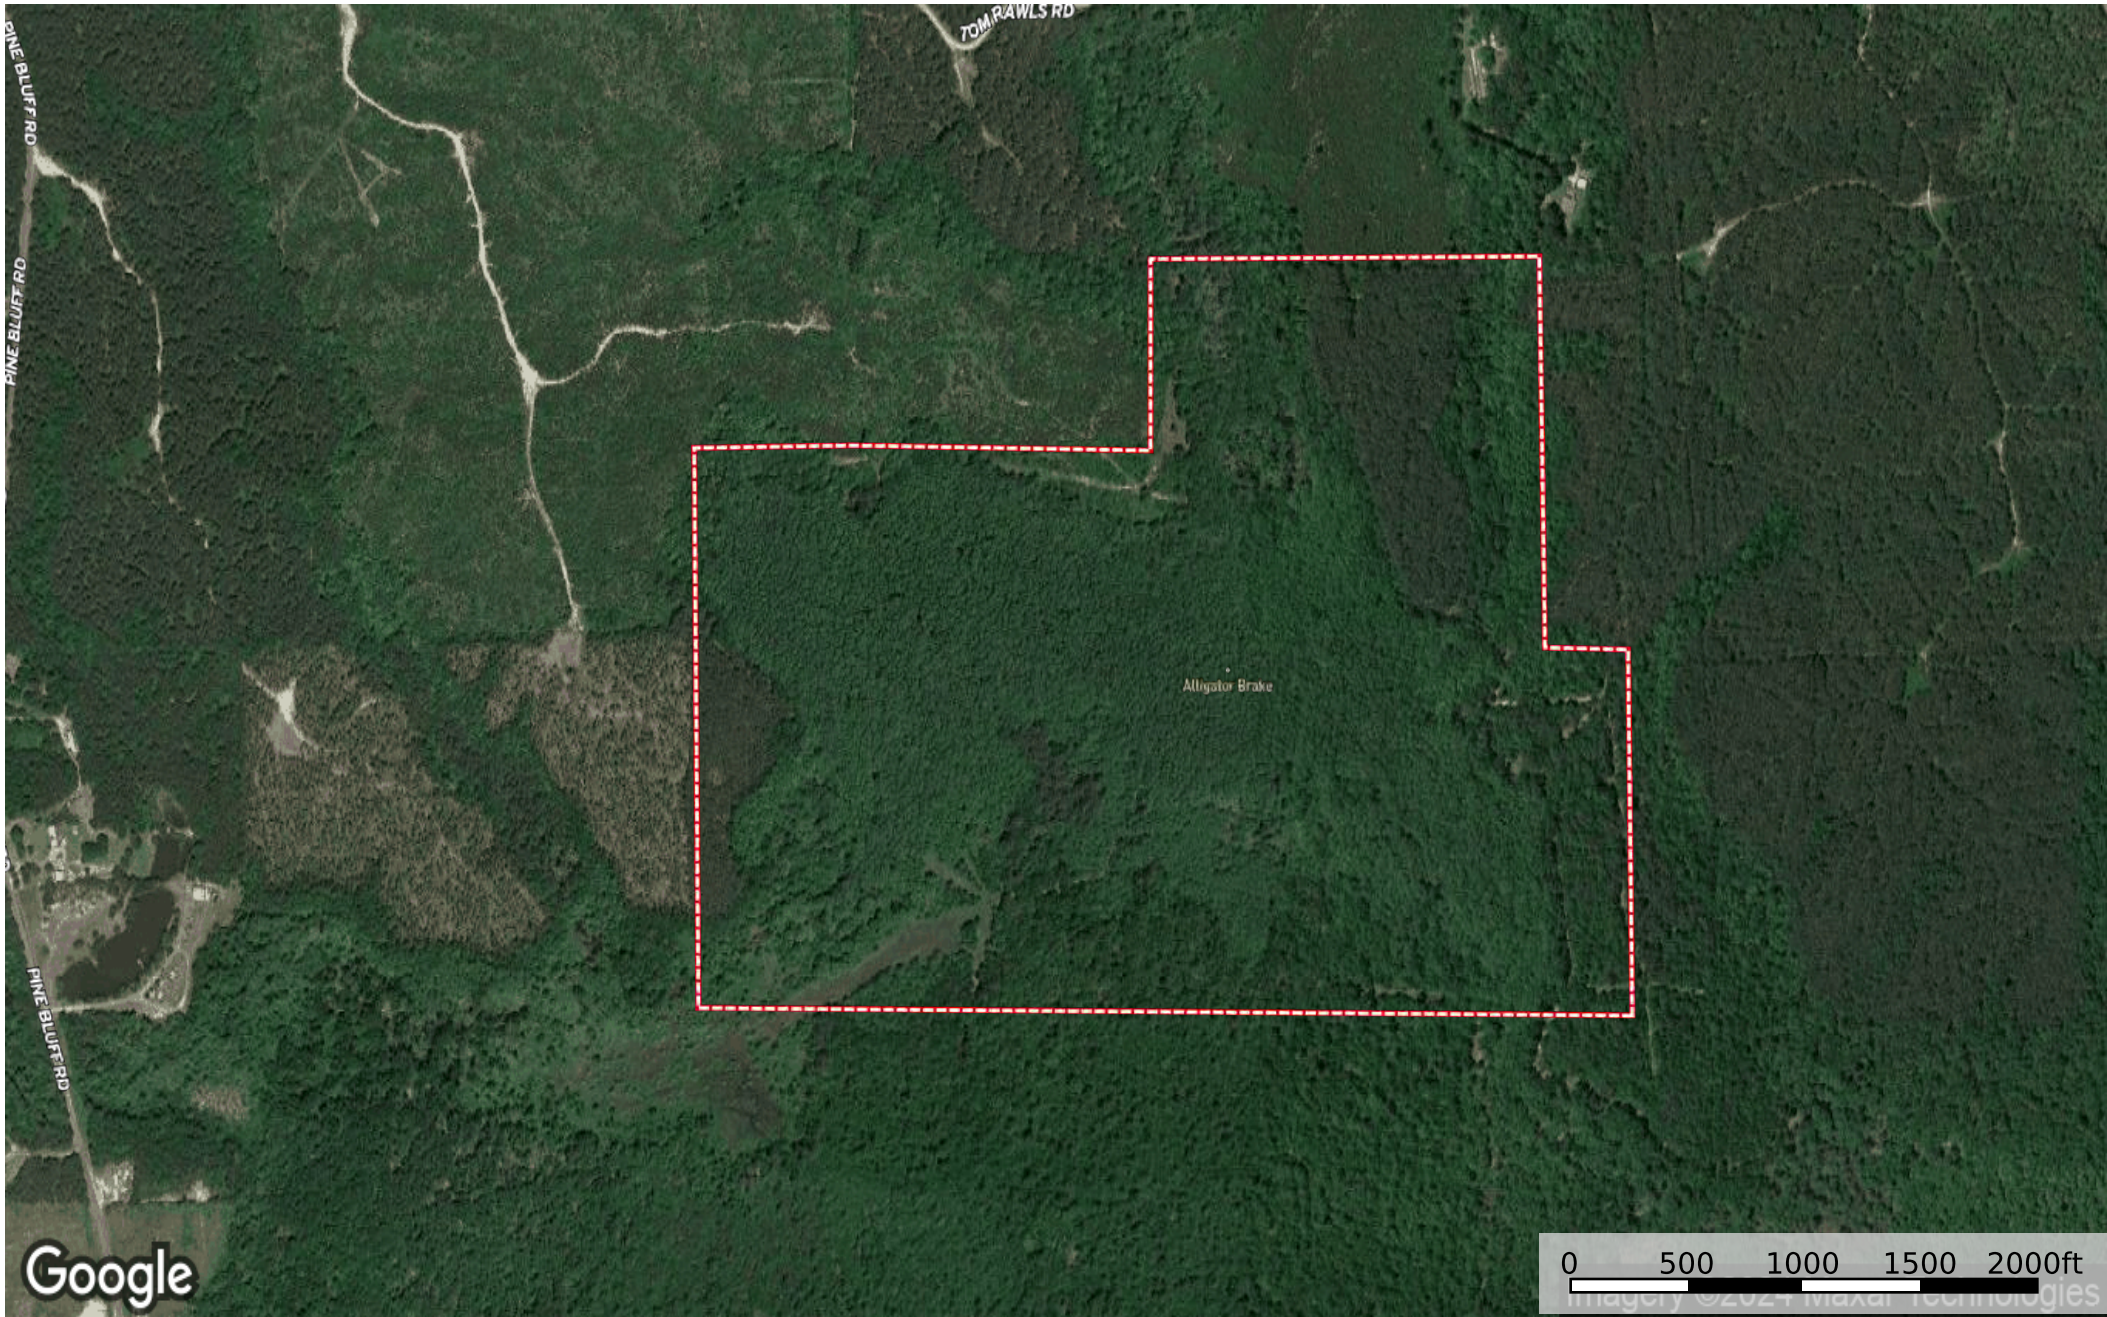

ca 205 ouachita tom rawls road

Louisiana, AC +/-

Boundary

 Boundary

-  Boundary
-  Stream, Intermittent
-  River/Creek
-  Water Body

 Boundary