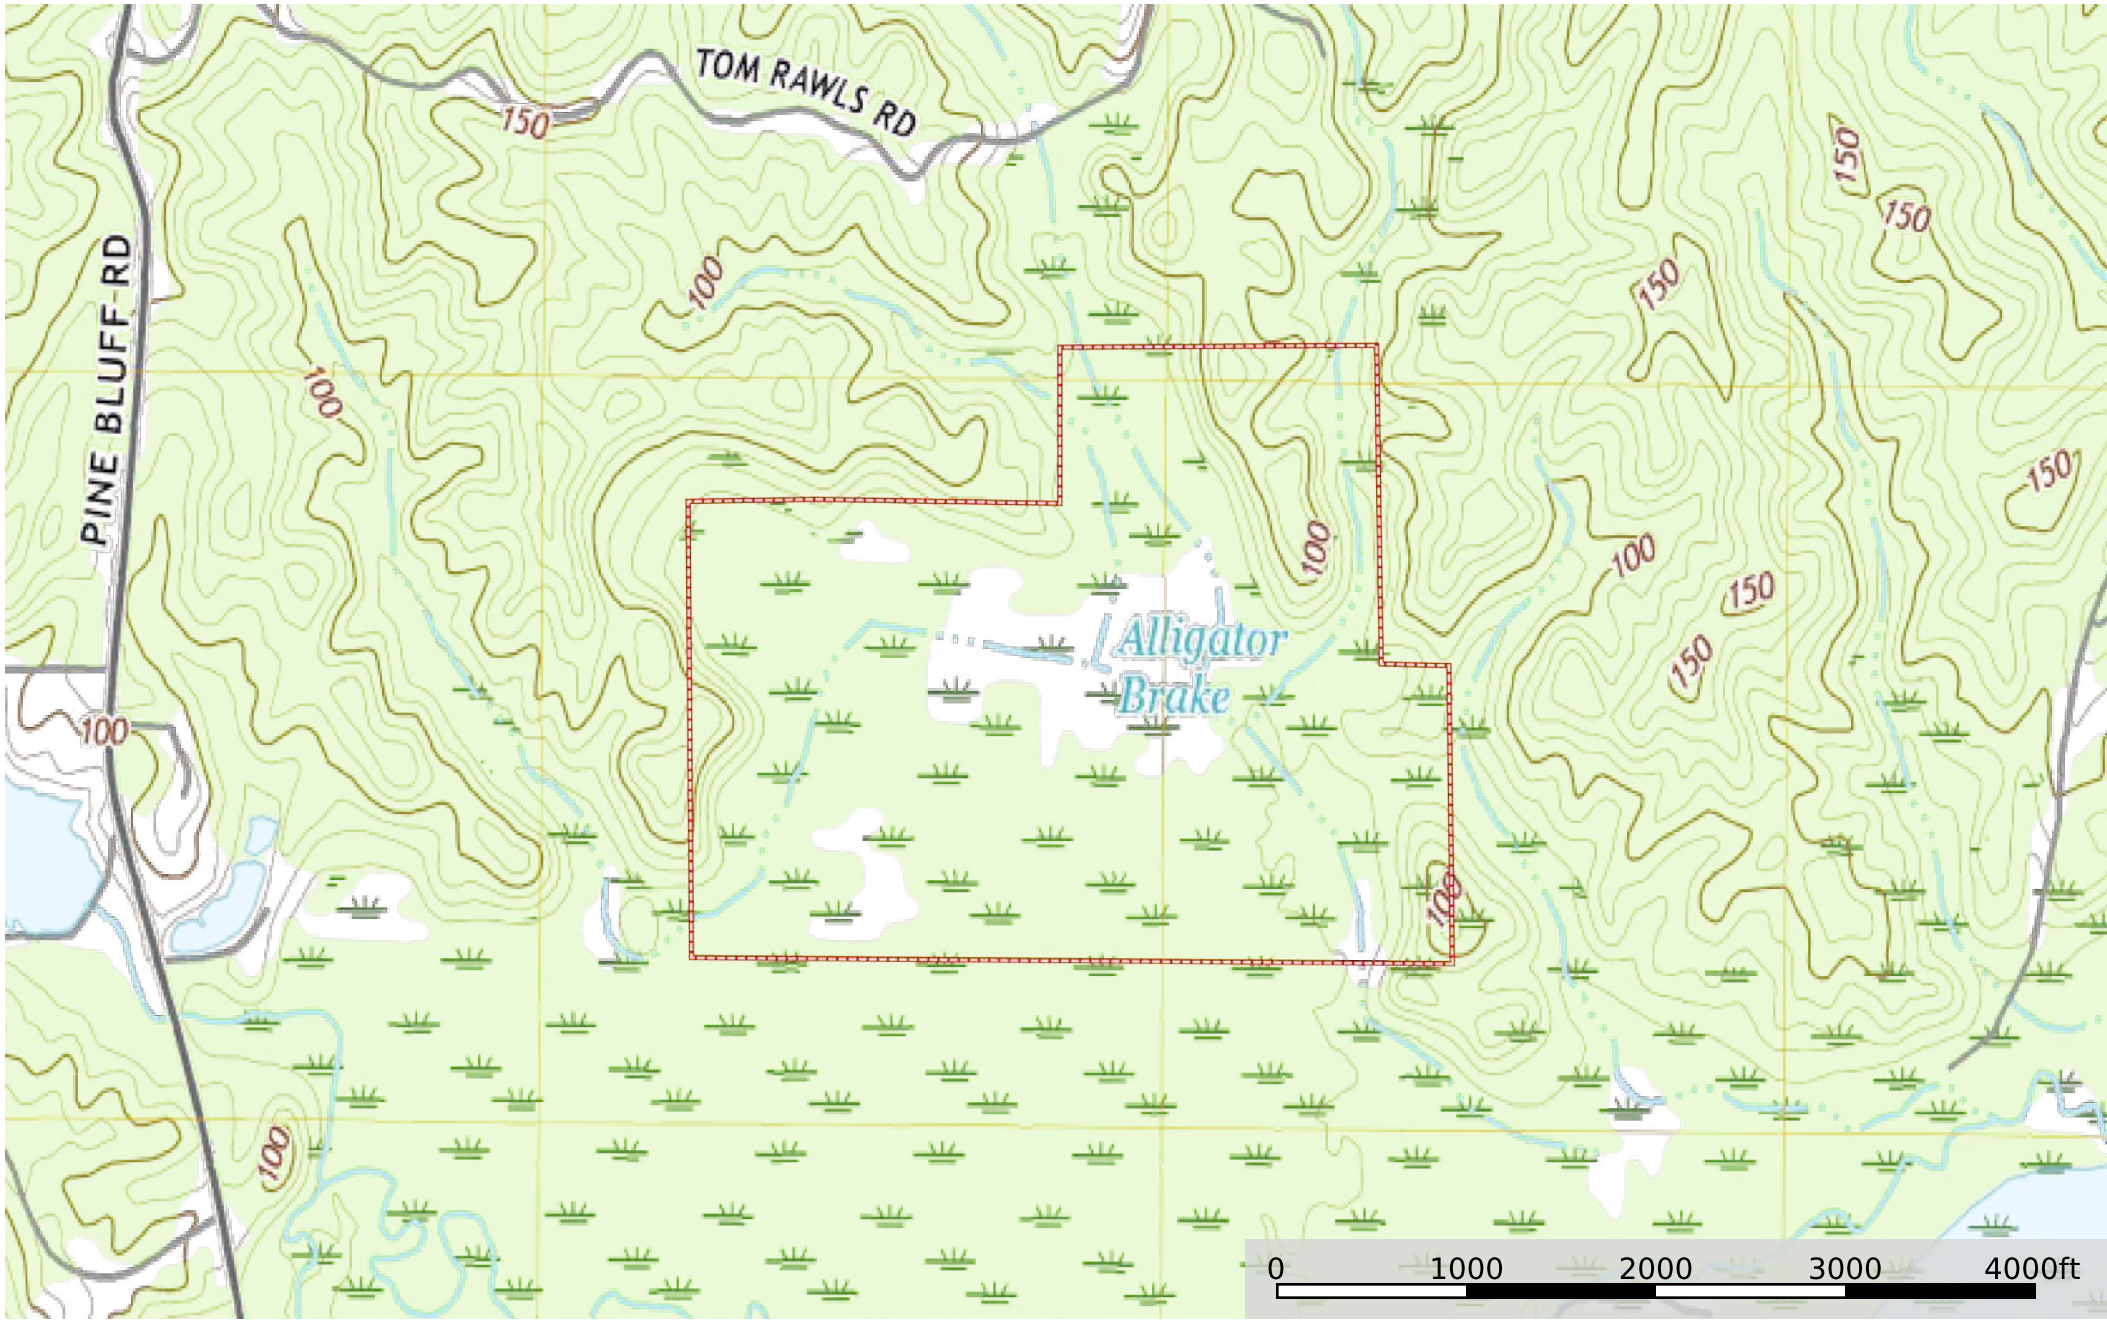

ca 205 ouachita tom rawls road

Louisiana, AC +/-

Boundary

 Boundary

-  Boundary
-  Stream, Intermittent
-  River/Creek
-  Water Body

 Boundary