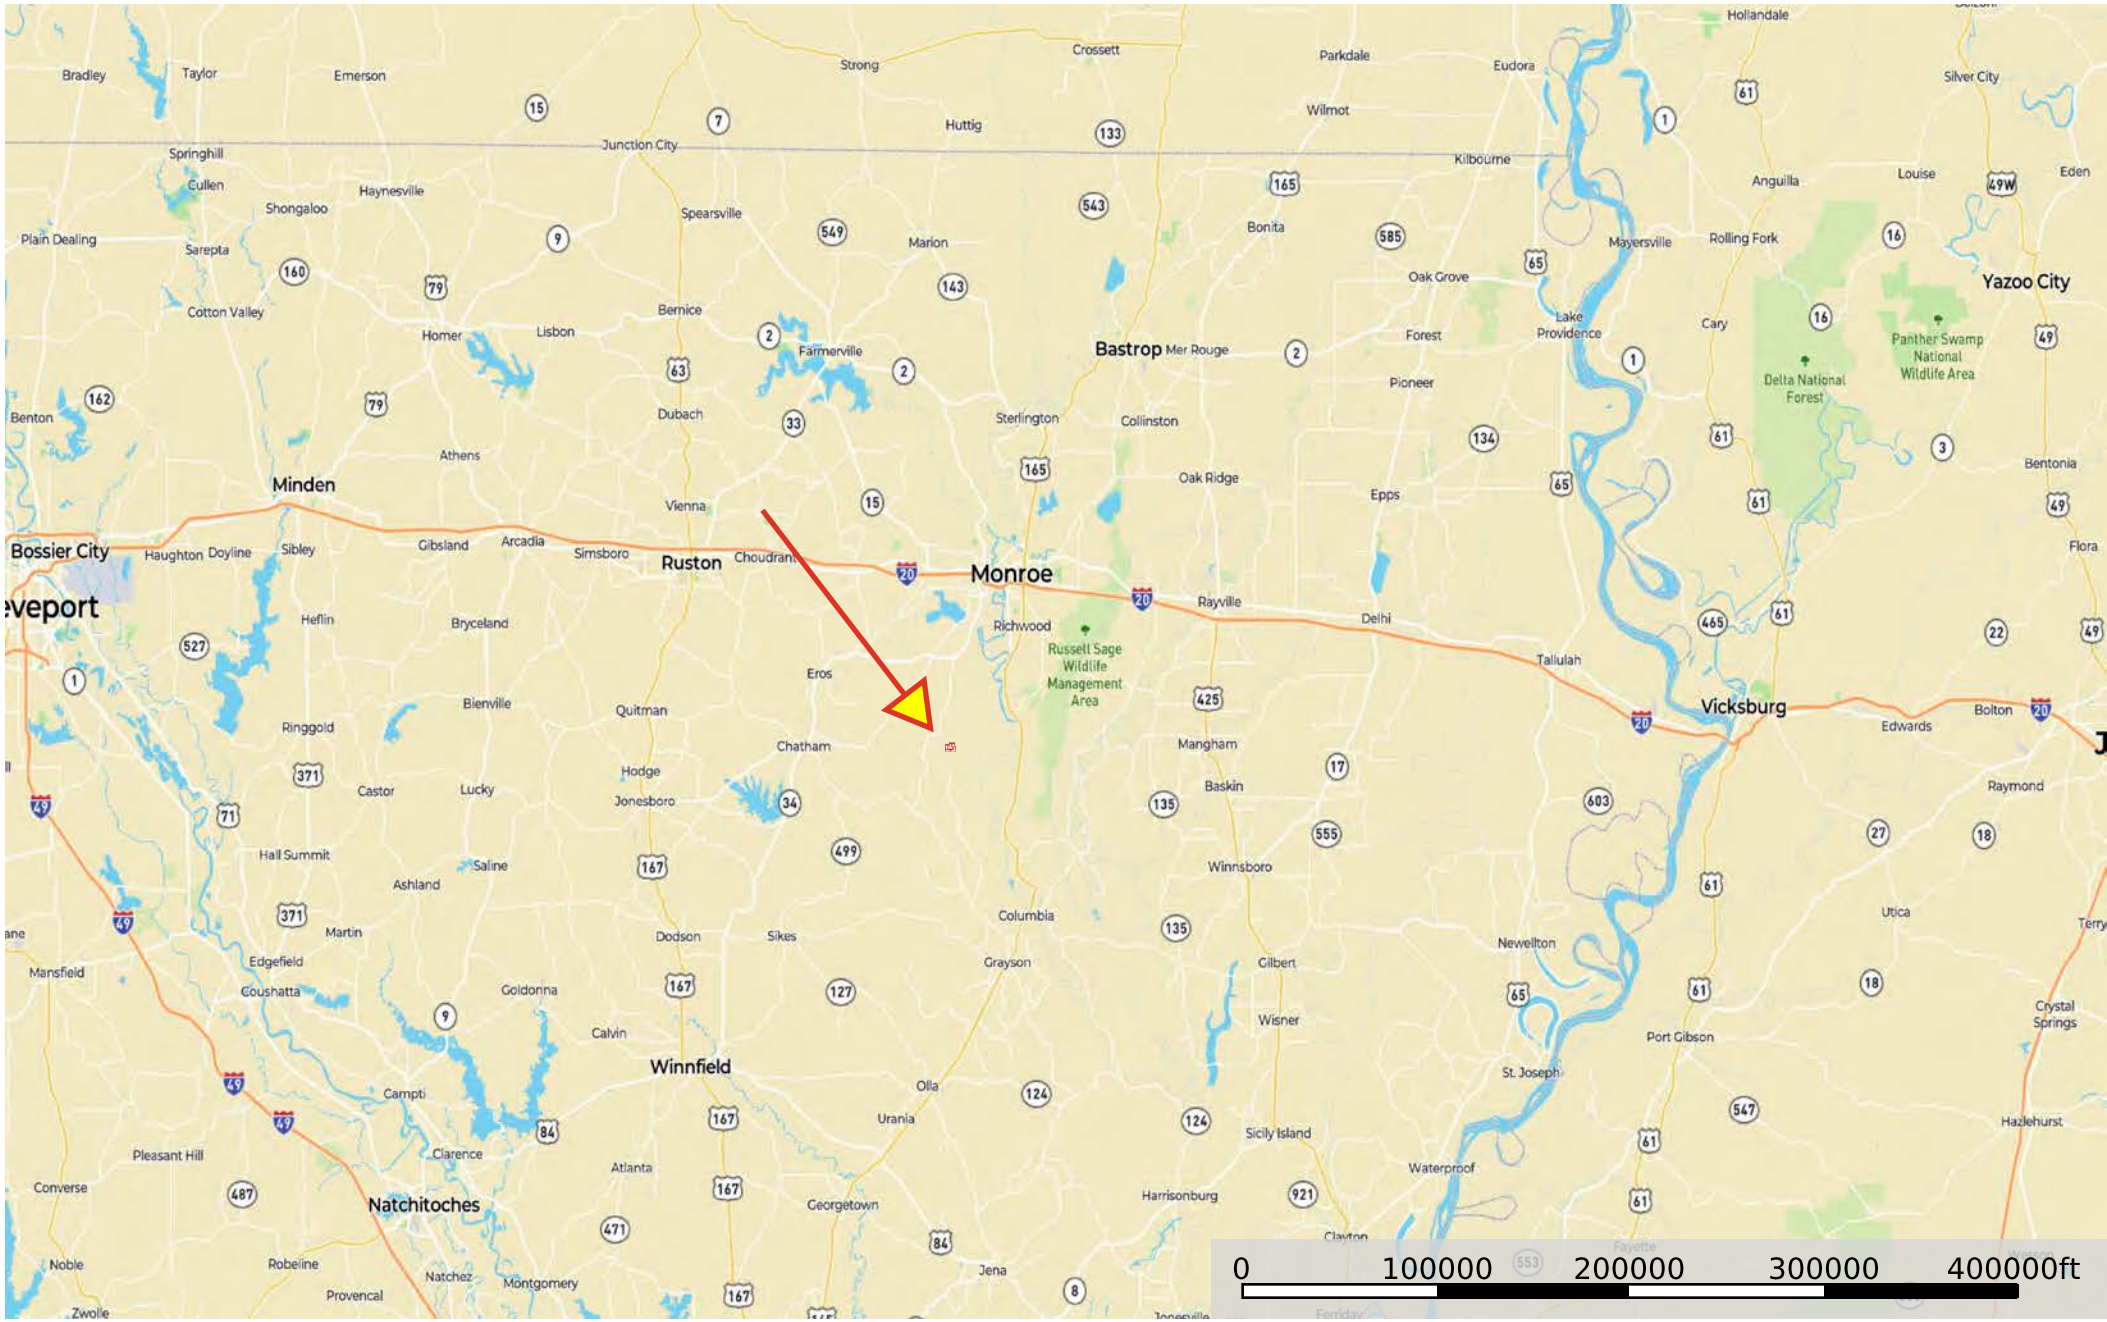

ca 205 ouachita tom rawls road

Louisiana, AC +/-

Boundary

 Boundary

-  Boundary
-  Stream, Intermittent
-  River/Creek
-  Water Body

 Boundary