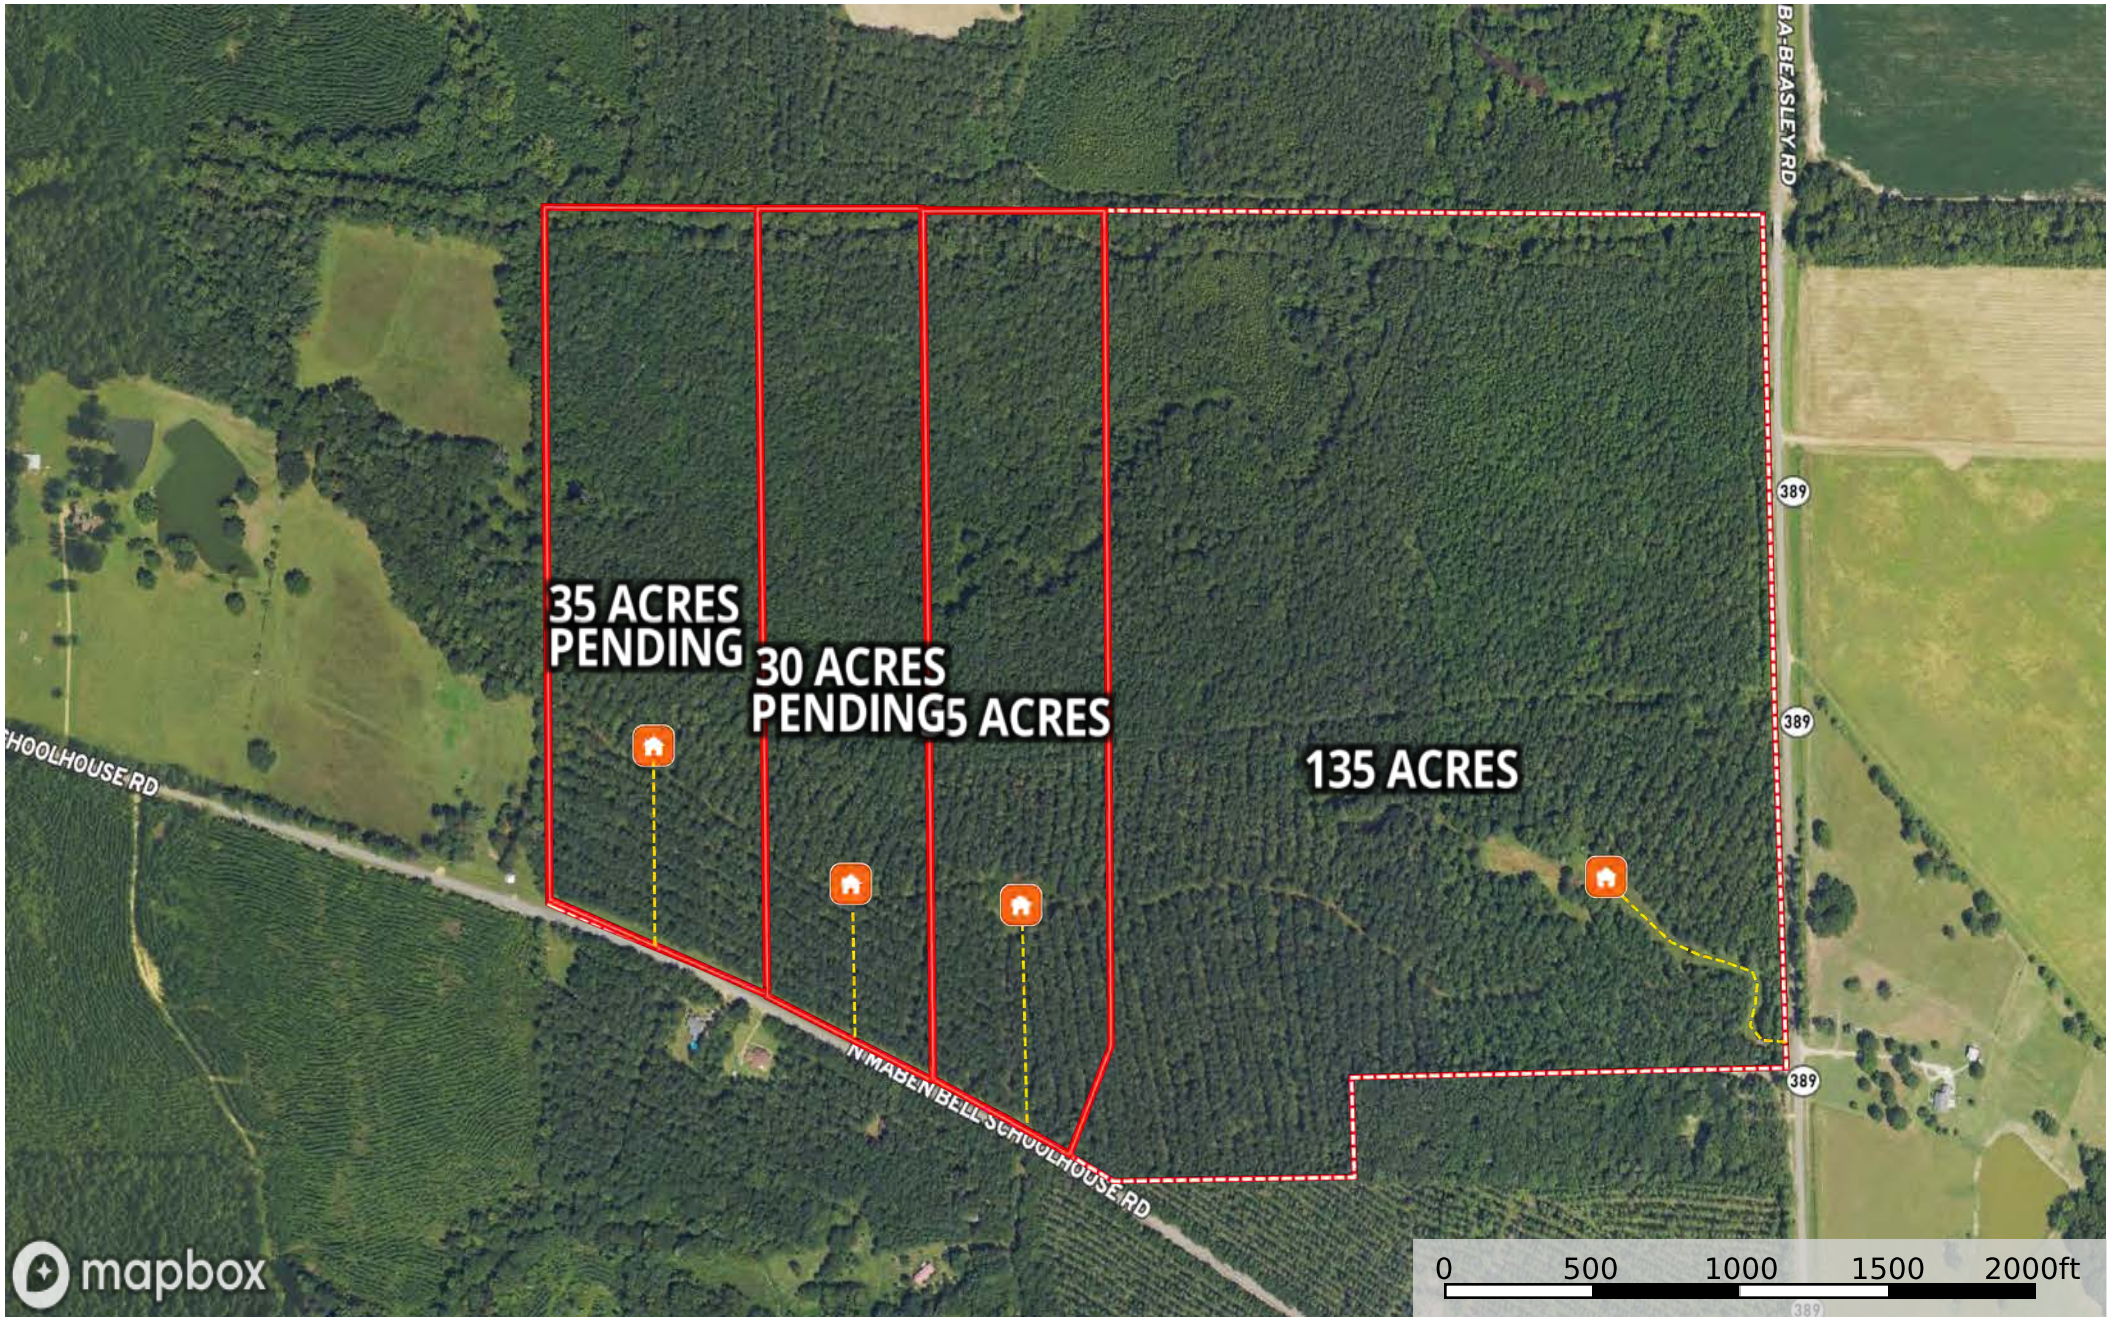

235 Acres - Hwy 389 - Oktibbeha

Oktibbeha County, Mississippi, 235 AC +/-

 Boundary

235 Acres - N. Maben Bell Schoolhouse Rd - Oktibbeha

Oktibbeha County, Mississippi, 235 AC +/-

- House
- Road / Trail
- Boundary
- Boundary

235 Acres - N. Maben Bell Schoolhouse Rd - Oktibbeha

Oktibbeha County, Mississippi, 235 AC +/-

- House
- Road / Trail
- Boundary
- Boundary
- Stream, Intermittent
- River/Creek
- Water Body

235 Acres - N. Maben Bell Schoolhouse Rd - Oktibbeha

Oktibbeha County, Mississippi, 235 AC +/-

House Road / Trail Boundary Boundary

- House
- Road / Trail
- Boundary
- Boundary
- Stream, Intermittent
- River/Creek
- Water Body