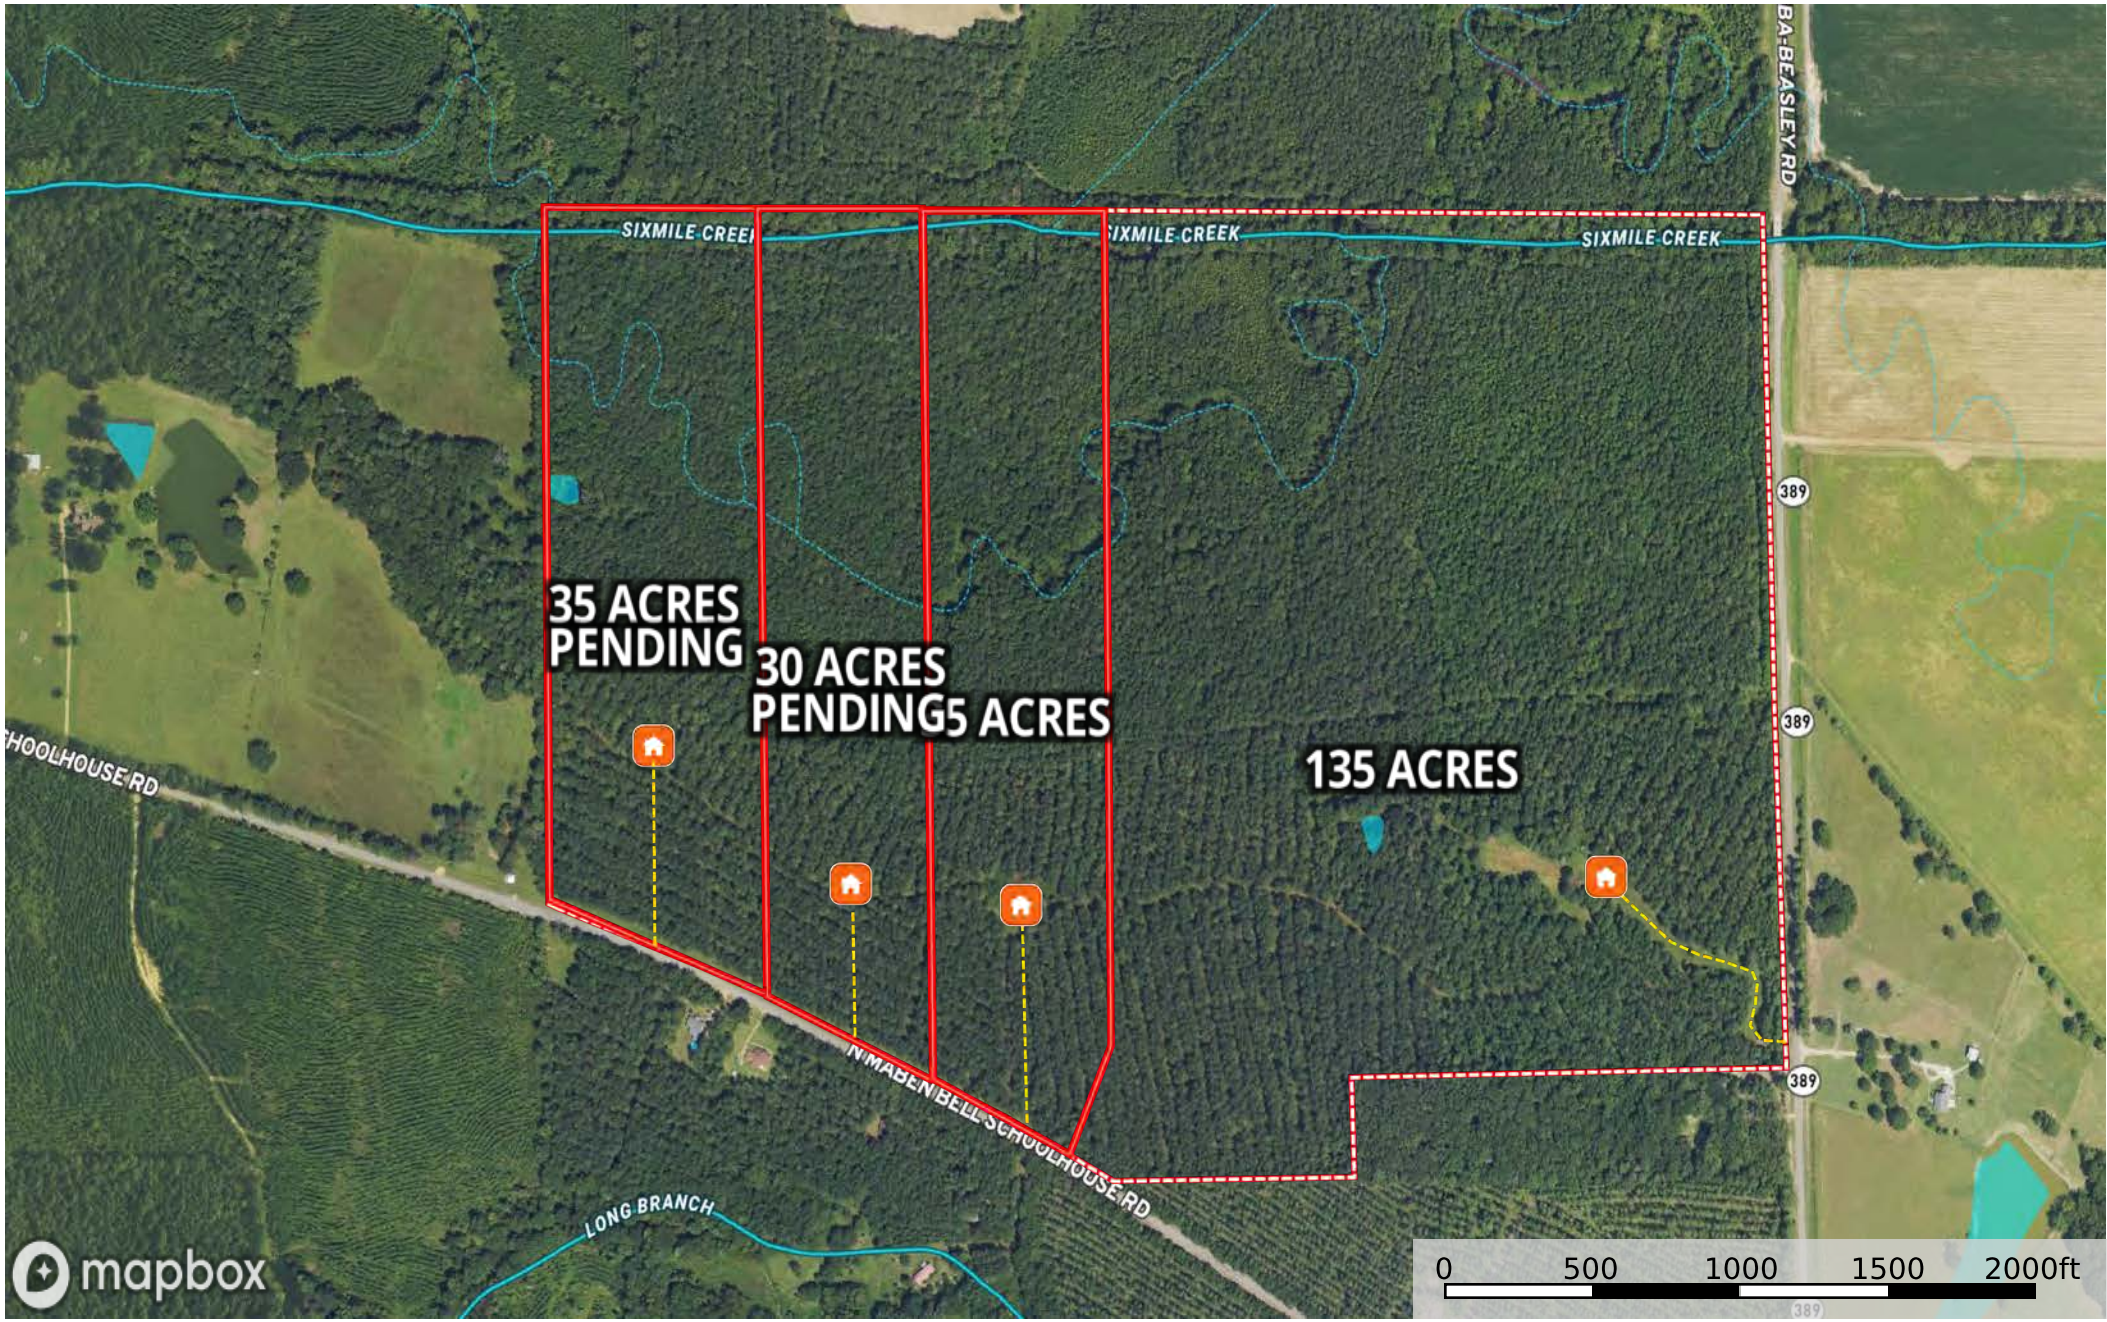

235 Acres - Hwy 389 - Oktibbeha

Oktibbeha County, Mississippi, 235 AC +/-

 Boundary

235 Acres - N. Maben Bell Schoolhouse Rd - Oktibbeha

Oktibbeha County, Mississippi, 235 AC +/-

- House
- Road / Trail
- Boundary
- Boundary

235 Acres - N. Maben Bell Schoolhouse Rd - Oktibbeha

Oktibbeha County, Mississippi, 235 AC +/-

- House
- Road / Trail
- Boundary
- Boundary
- Stream, Intermittent
- River/Creek
- Water Body

235 Acres - N. Maben Bell Schoolhouse Rd - Oktibbeha

Oktibbeha County, Mississippi, 235 AC +/-

House Road / Trail Boundary Boundary

- House
- Road / Trail
- Boundary
- Boundary
- Stream, Intermittent
- River/Creek
- Water Body