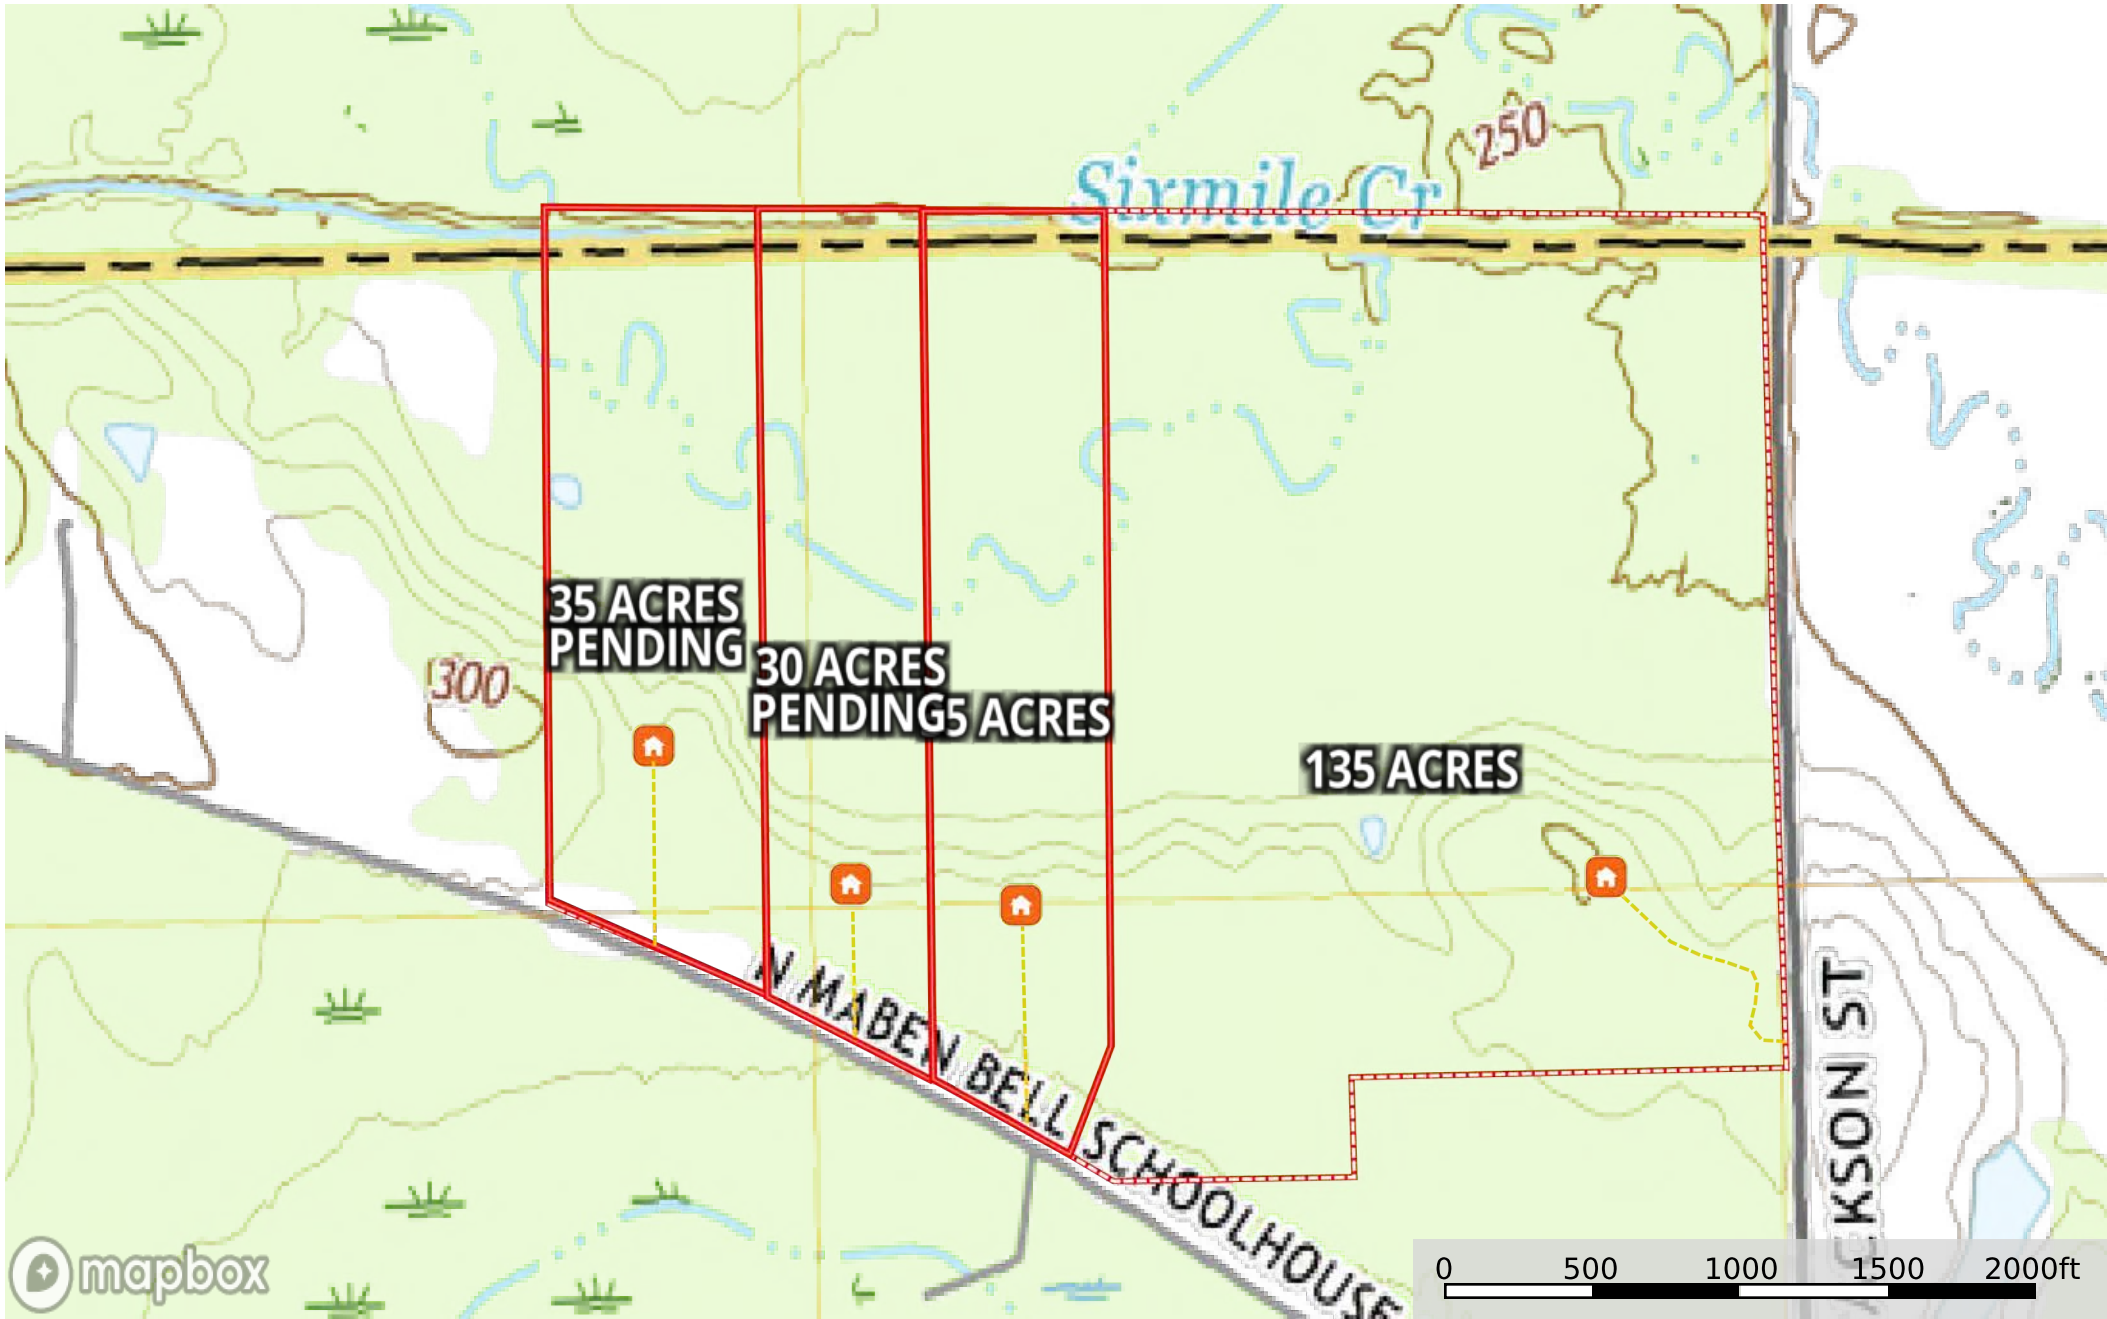

235 Acres - Hwy 389 - Oktibbeha

Oktibbeha County, Mississippi, 235 AC +/-

 Boundary

235 Acres - N. Maben Bell Schoolhouse Rd - Oktibbeha

Oktibbeha County, Mississippi, 235 AC +/-

- House
- Road / Trail
- Boundary
- Boundary

235 Acres - N. Maben Bell Schoolhouse Rd - Oktibbeha

Oktibbeha County, Mississippi, 235 AC +/-

- House
- Road / Trail
- Boundary
- Boundary
- Stream, Intermittent
- River/Creek
- Water Body

235 Acres - N. Maben Bell Schoolhouse Rd - Oktibbeha

Oktibbeha County, Mississippi, 235 AC +/-

House Road / Trail Boundary Boundary

- House
- Road / Trail
- Boundary
- Boundary
- Stream, Intermittent
- River/Creek
- Water Body