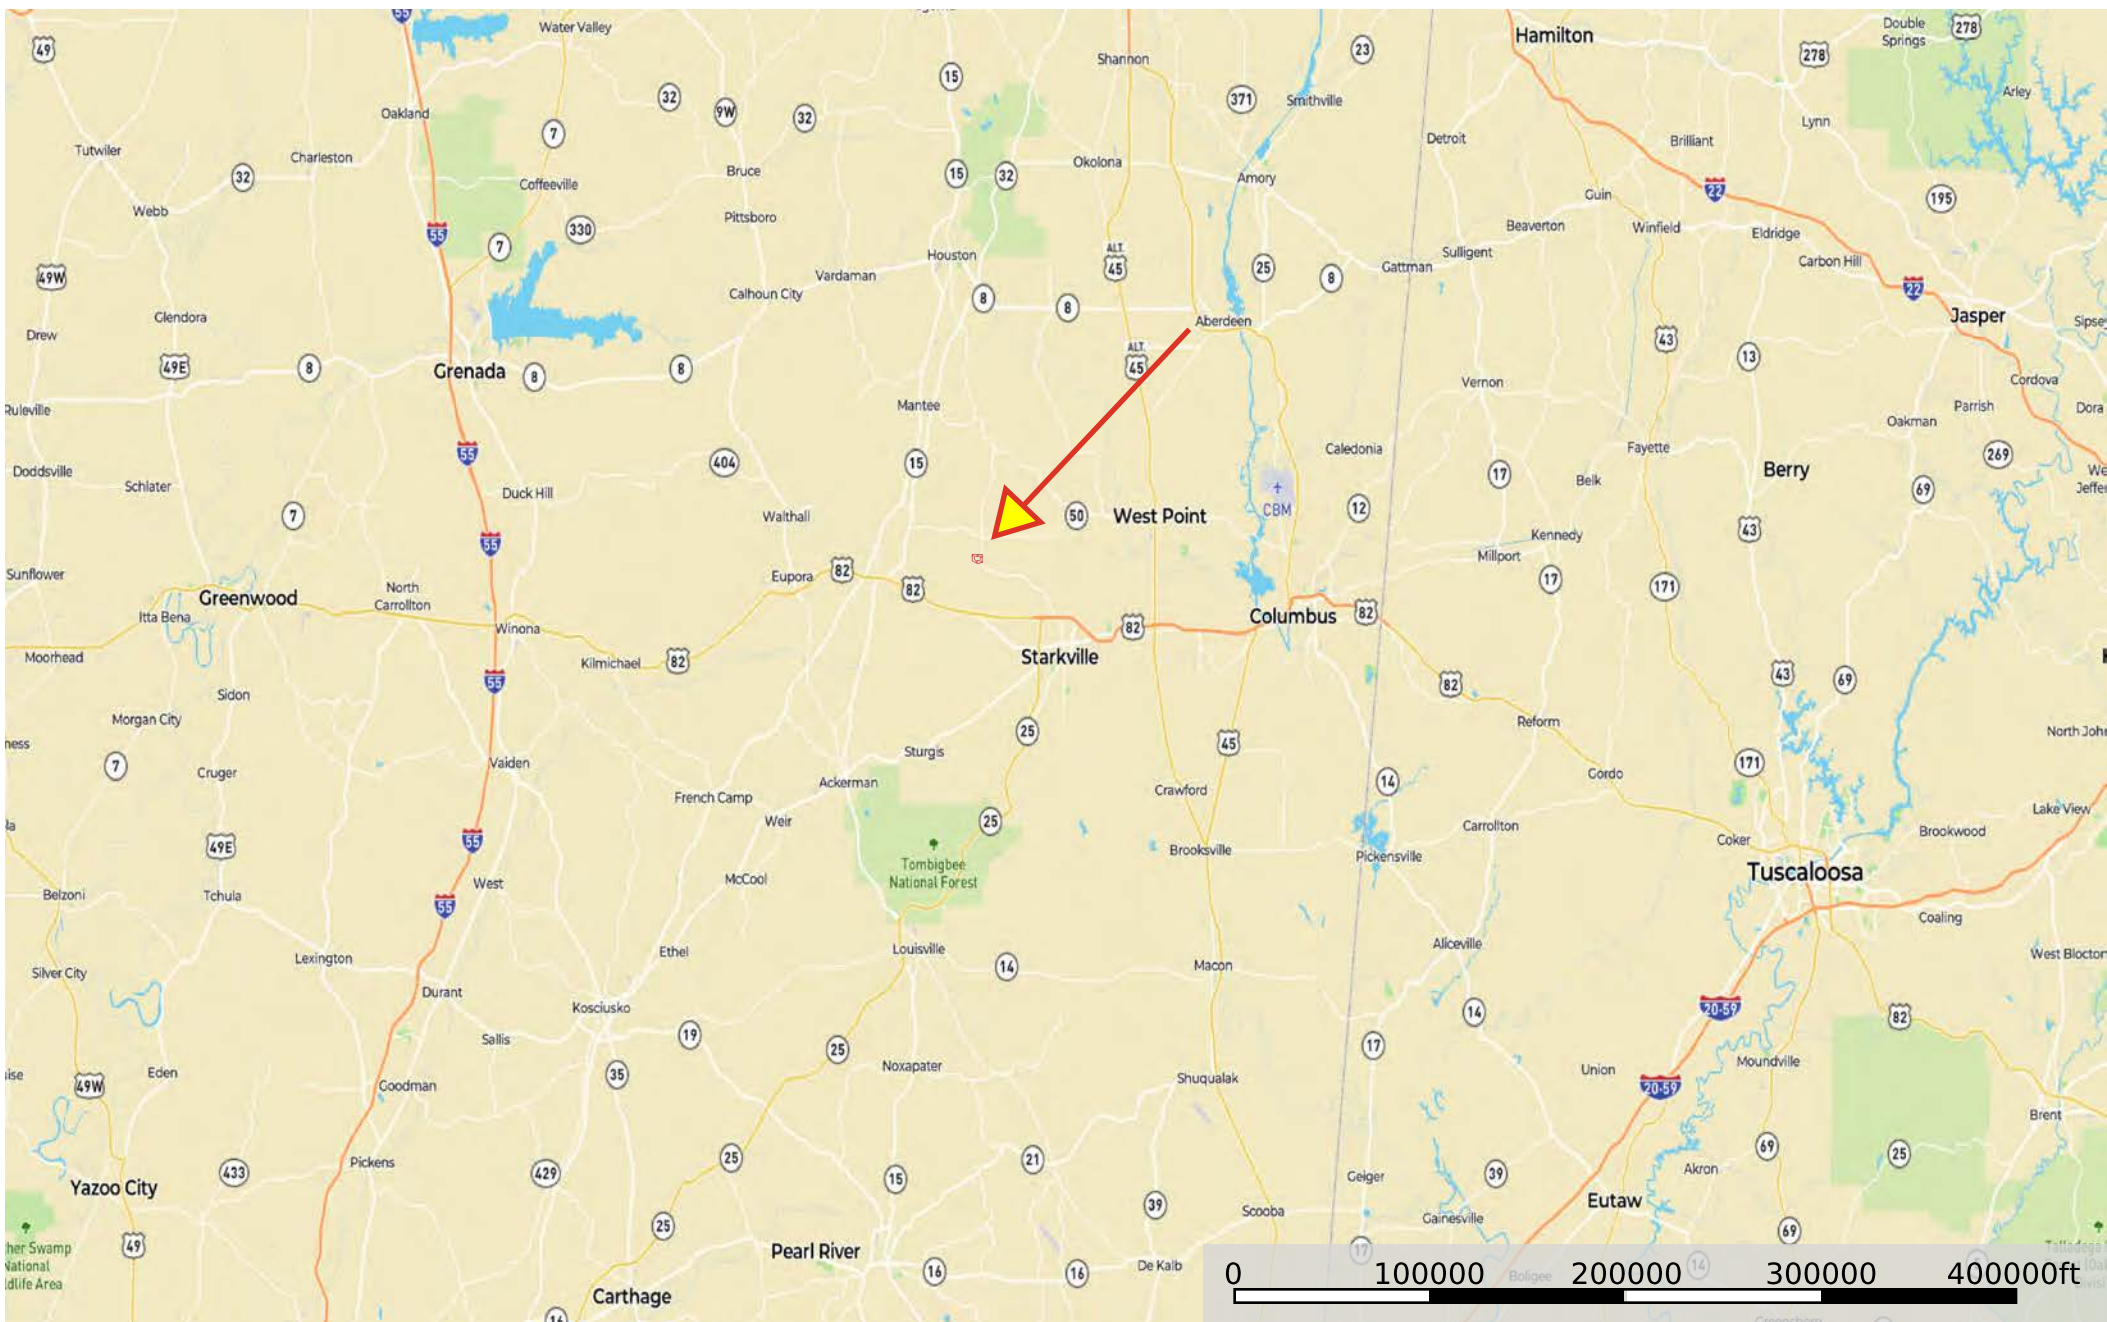

235 Acres - Hwy 389 - Oktibbeha

Oktibbeha County, Mississippi, 235 AC +/-

 Boundary

235 Acres - N. Maben Bell Schoolhouse Rd - Oktibbeha

Oktibbeha County, Mississippi, 235 AC +/-

- House
- Road / Trail
- Boundary
- Boundary

235 Acres - N. Maben Bell Schoolhouse Rd - Oktibbeha

Oktibbeha County, Mississippi, 235 AC +/-

- House
- Road / Trail
- Boundary
- Boundary
- Stream, Intermittent
- River/Creek
- Water Body

235 Acres - N. Maben Bell Schoolhouse Rd - Oktibbeha

Oktibbeha County, Mississippi, 235 AC +/-

House Road / Trail Boundary Boundary

- House
- Road / Trail
- Boundary
- Boundary
- Stream, Intermittent
- River/Creek
- Water Body