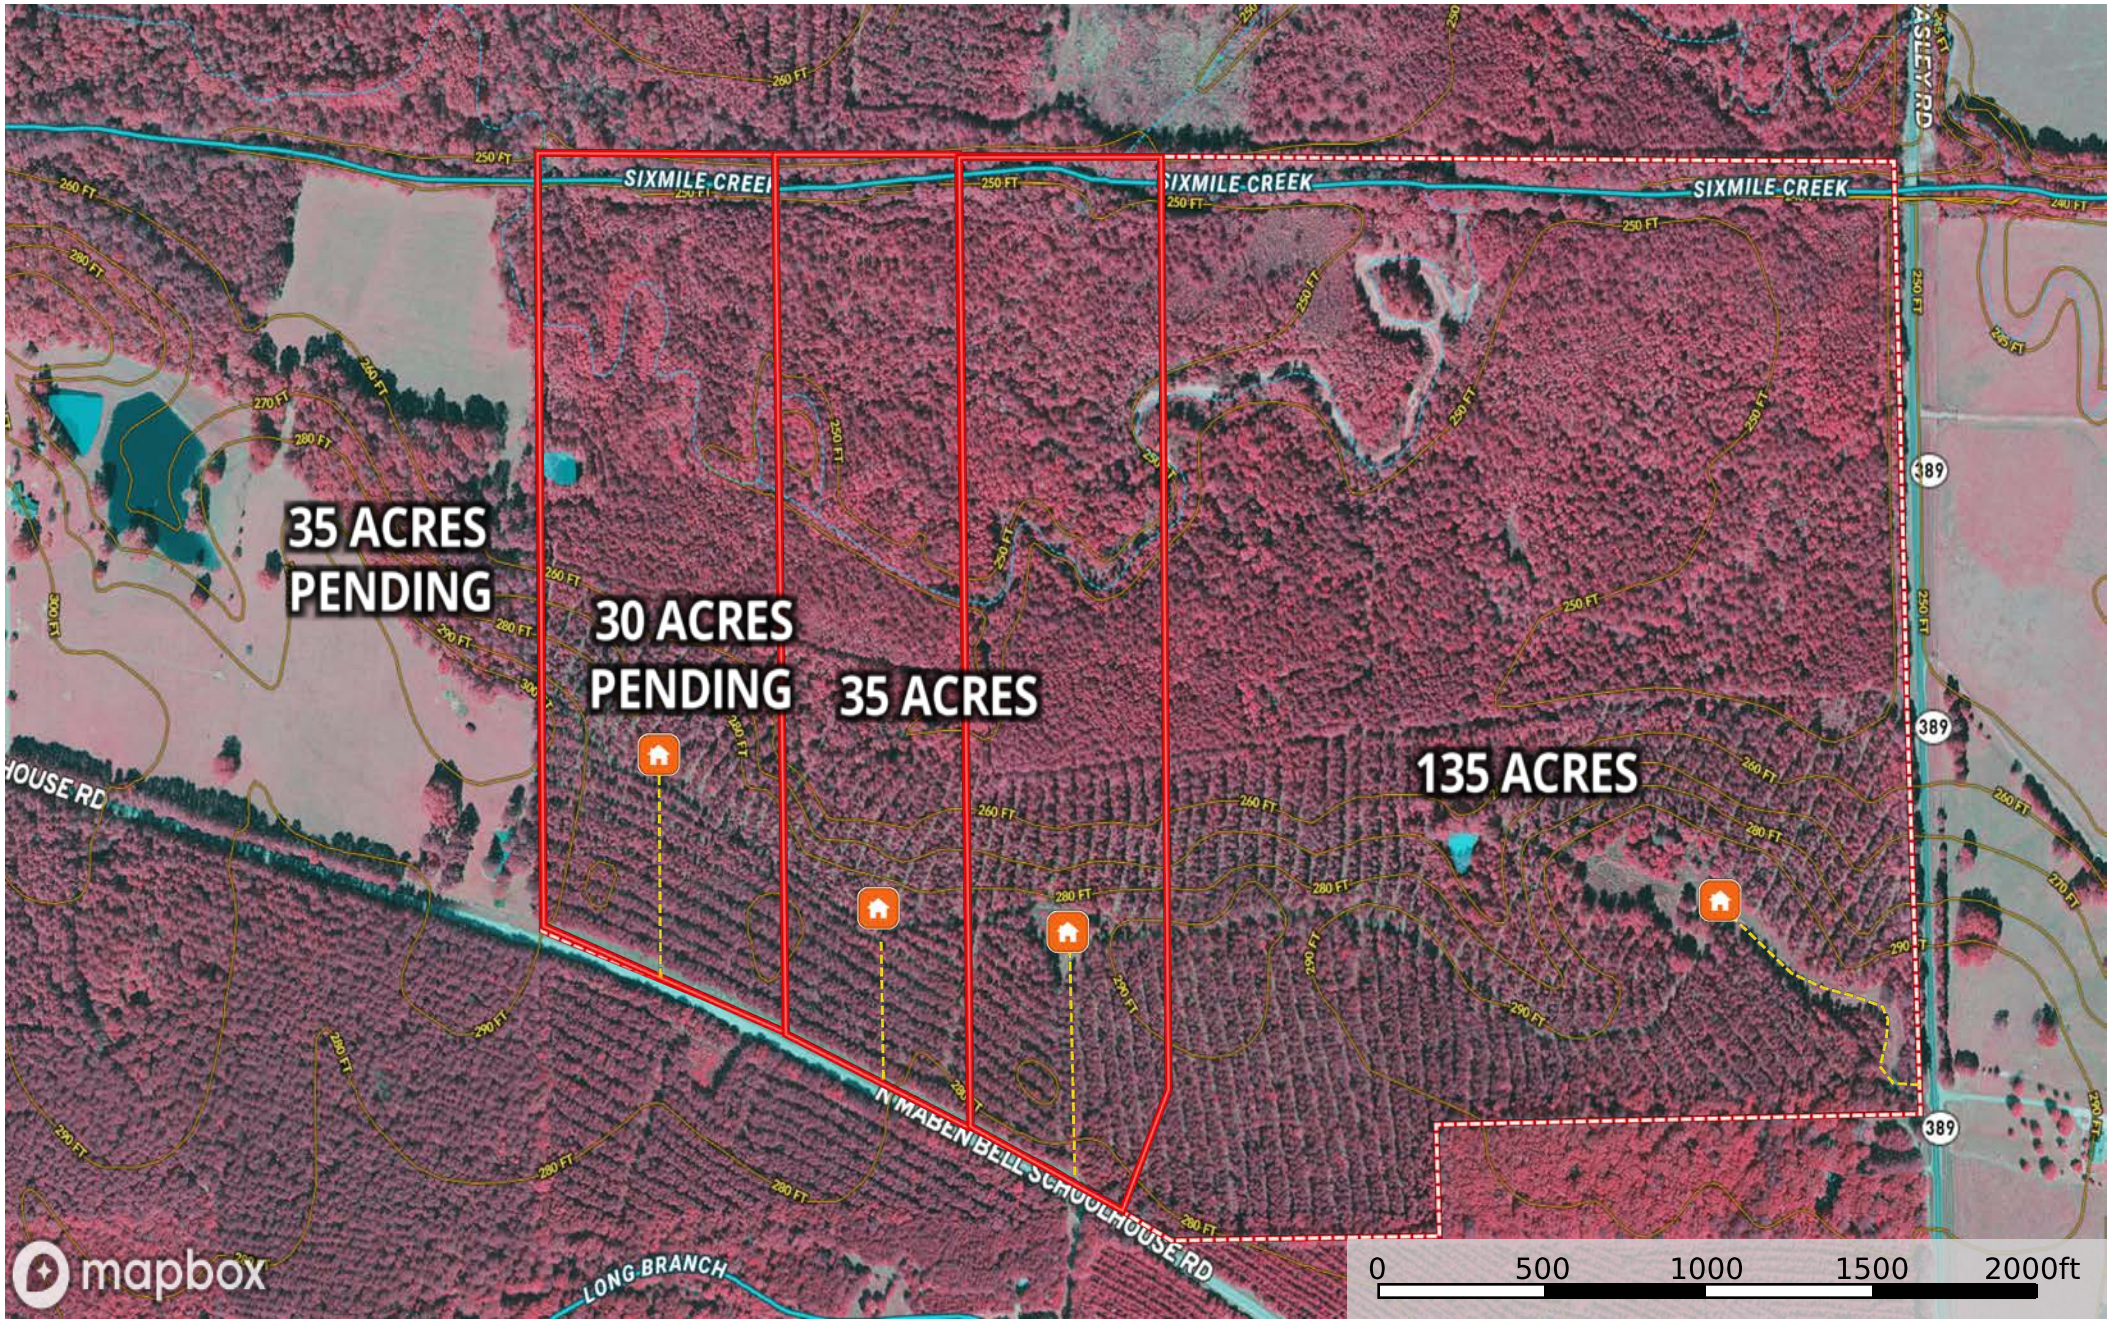

235 Acres - N. Maben Bell Schoolhouse Rd - Oktibbeha

Oktibbeha County, Mississippi, 235 AC +/-

- House
- Road / Trail
- Boundary
- Boundary
- Stream, Intermittent
- River/Creek
- Water Body

235 Acres - N. Maben Bell Schoolhouse Rd - Oktibbeha

Oktibbeha County, Mississippi, 235 AC +/-

House Road / Trail Boundary Boundary

- House
- Road / Trail
- Boundary
- Boundary
- Stream, Intermittent
- River/Creek
- Water Body