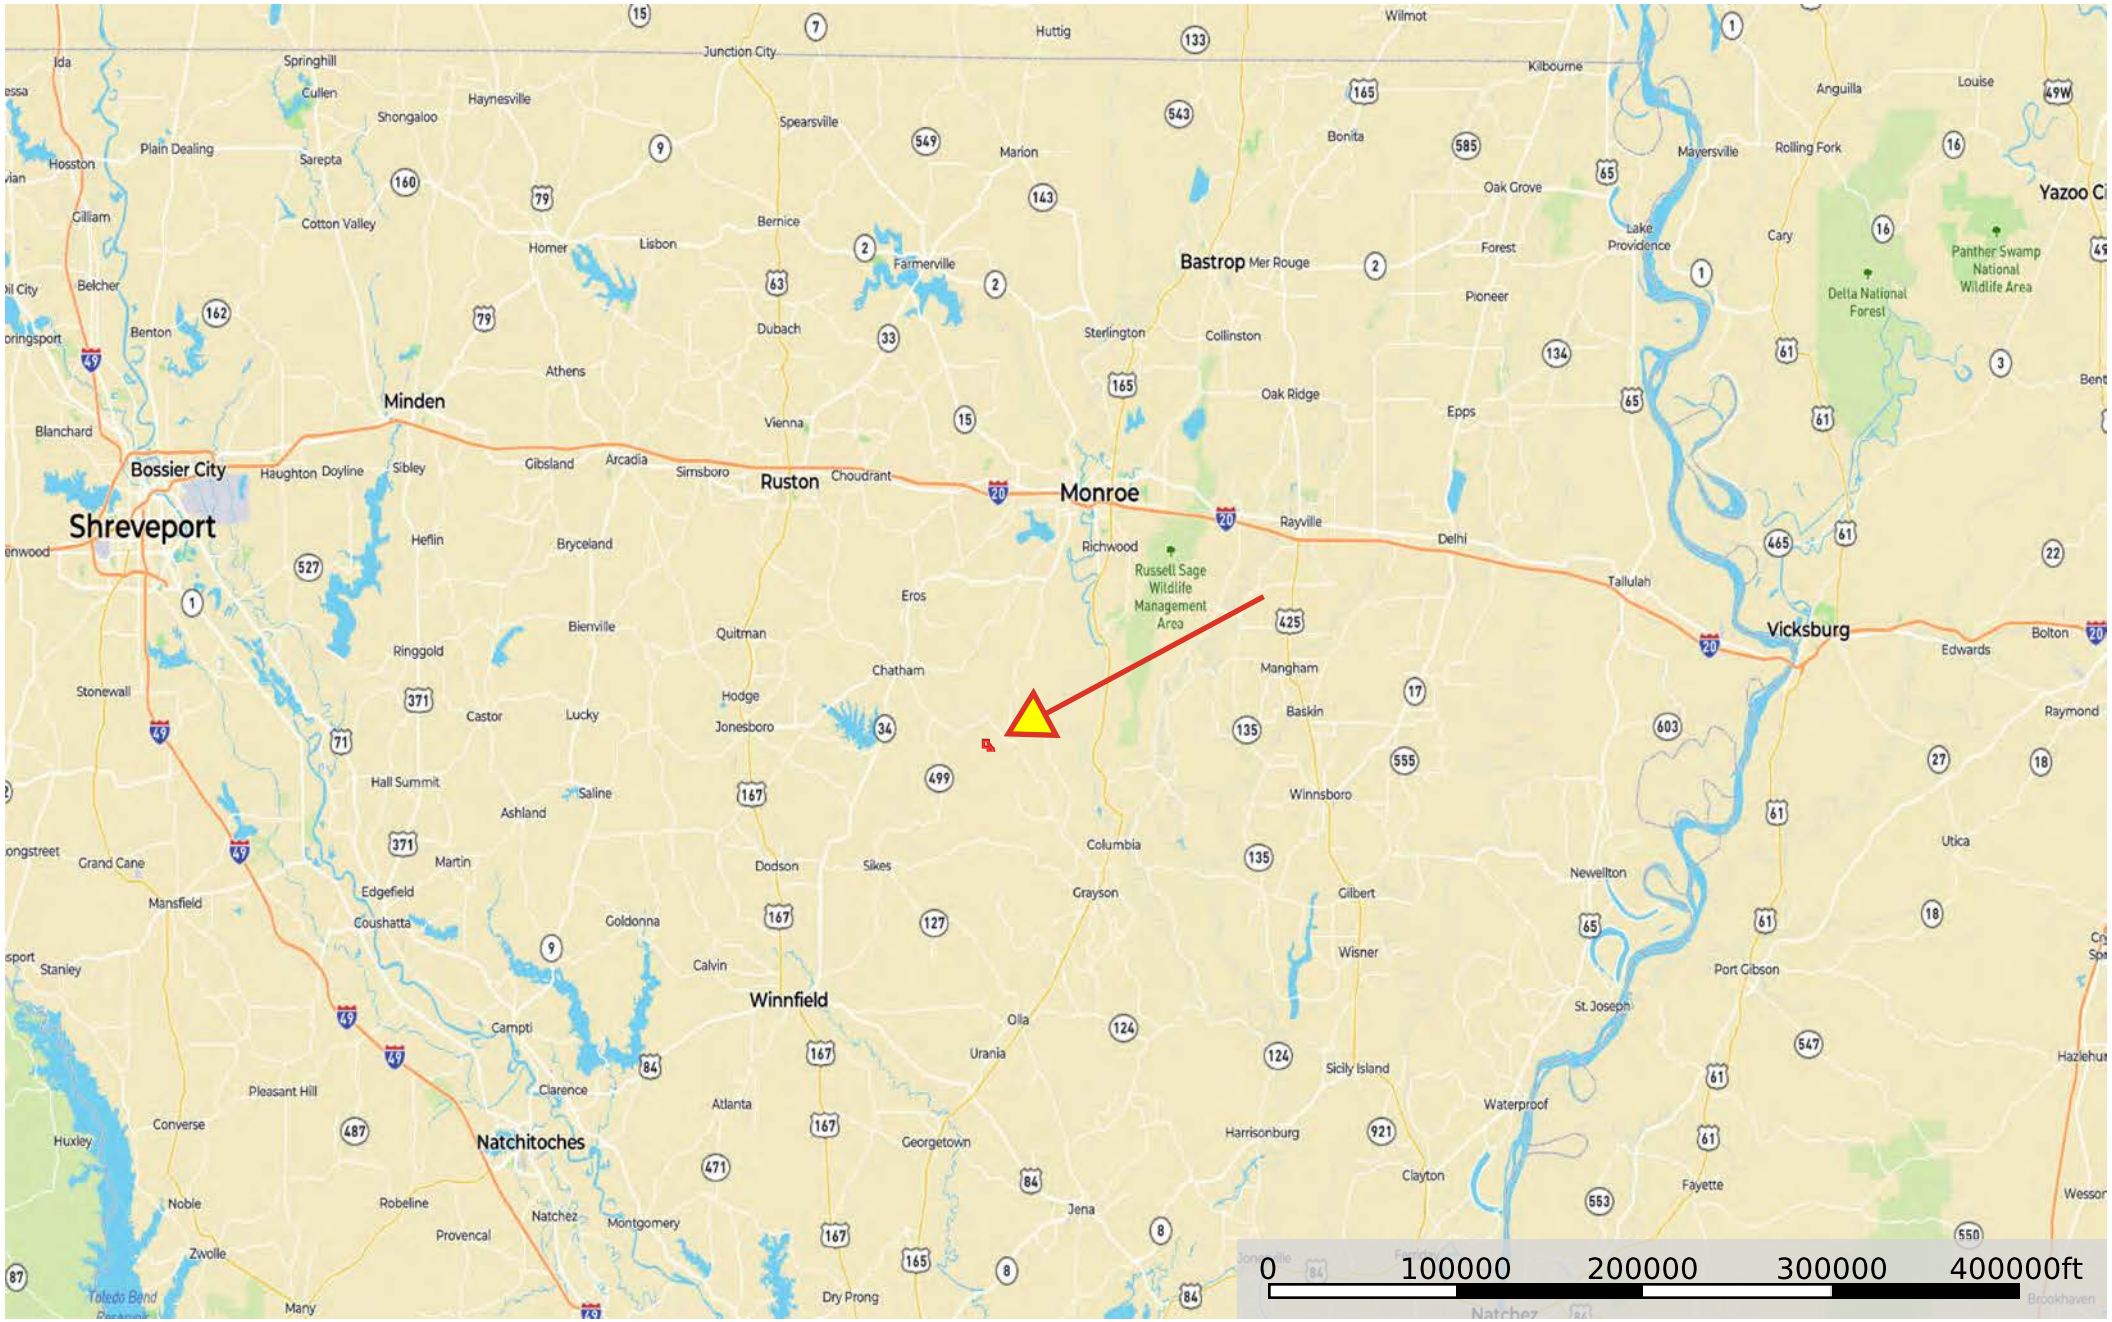

# Swamp Bottom 268

Louisiana, AC +/-

Boundary

 Boundary

# Swamp Bottom 268

Louisiana, AC +/-